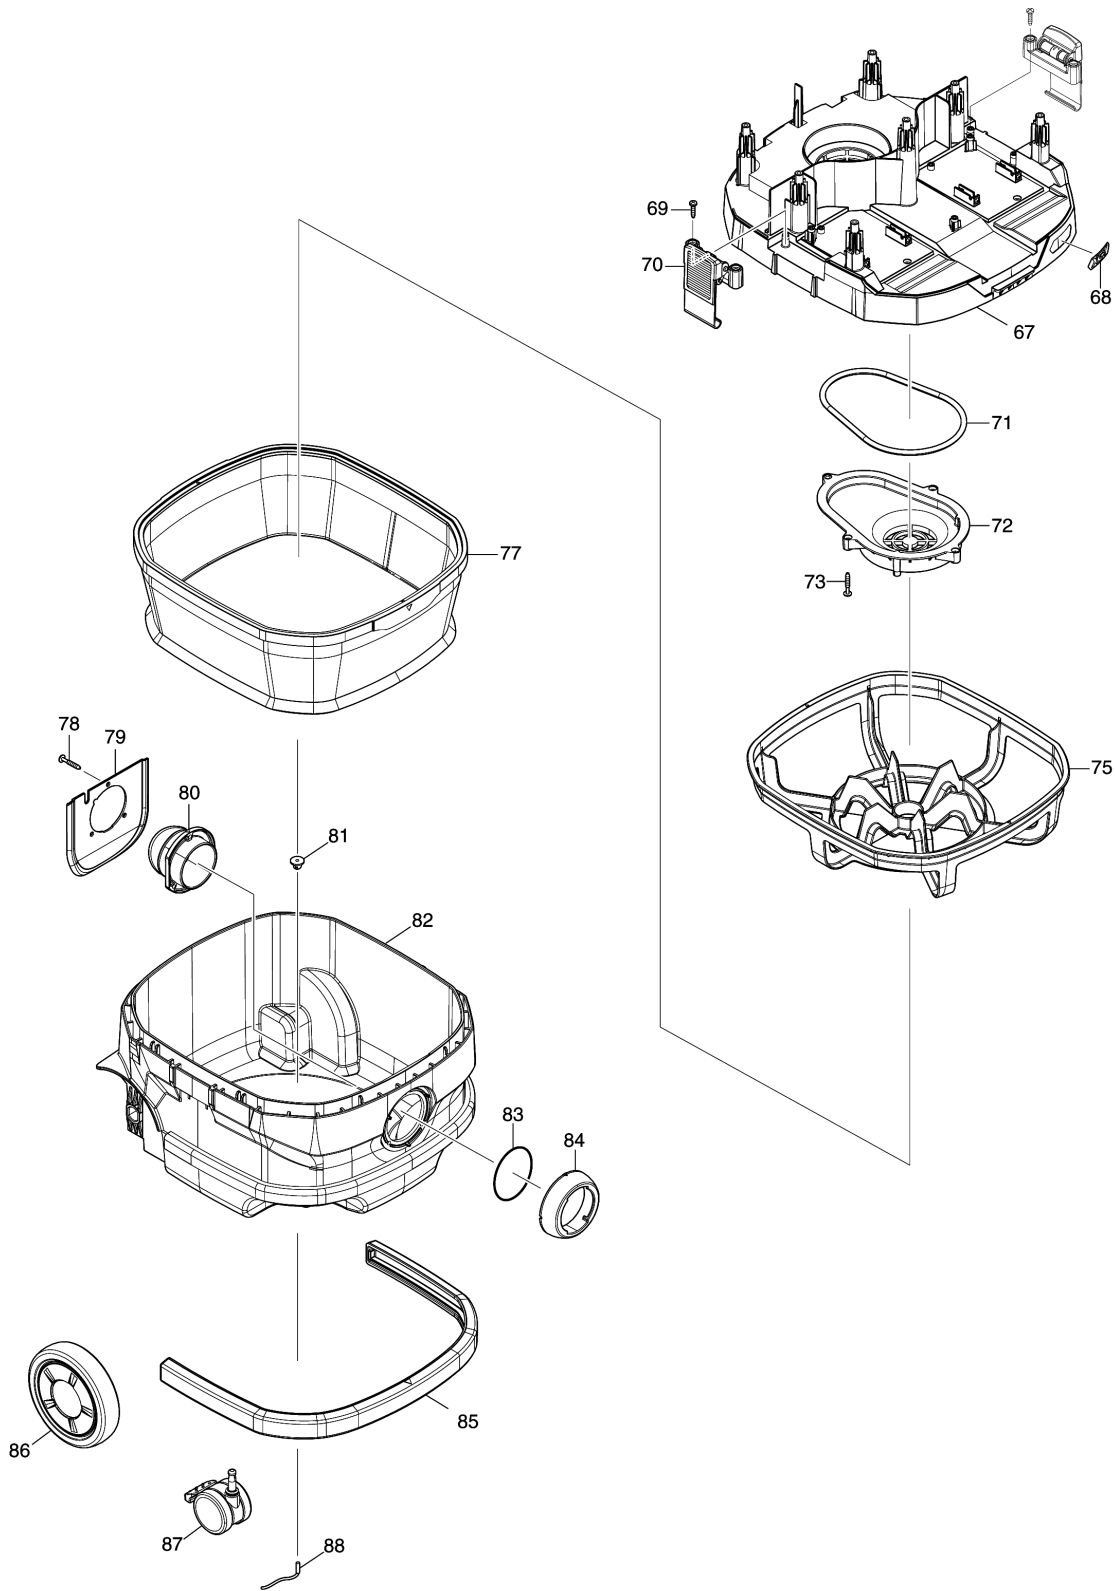

Model No.VC005GL CORDLESS VACUUM CLEANER

Model No.VC005GL CORDLESS VACUUM CLEANER

Model No.VC005GL CORDLESS VACUUM CLEANER

Item	Parts No.	Description	I/C	Qty	New/Old	Opt. 1	Opt. 2	Note
001	413B26-9	SWITCH BUTTON		1				
002	234273-5	COMPRESSION SPRING 20		2				
003	266340-8	TAPPING SCREW 4X65		7				
004	8112N6-1	VC005GL NAME PLATE		1				
005	141F78-1	COWLING COMPLETE		1				
D10		INC. 6-8						
006	813A18-6	CAUTION LABEL		1				
007	422796-7	TOP DAMPER A		1				
008	422797-5	TOP DAMPER B		1				
009	413B27-7	GRIP		1				
010	413B33-2	UPPER HOUSING		1				
011	638A20-6	LEAD UNIT		1				
012	651910-0	SWITCH D2VW-01-3HS		1				
013	266326-2	TAPPING SCREW 4X18		2				
014	451343-7	SWITCH HOLDER		1				
015	650013-7	SWITCH 1703.4002		1				
016	961062-2	STOP RING E-12		1				
017	141H90-3	SWITCH BASE COMPLETE		1				
C10	8045P7-8	INDICATION LABEL		1				
018	213176-6	O RING 14		1				
019	455733-6	SWITCH LEVER		1				
020	620F40-4	INDICATION CIRCUIT		1				
021	620D39-7	SUB CONTROLLER		1				
022	961013-5	STOP RING E-7		1				
023	213054-0	O RING 9		1				
024	451344-5	SWITCH DIAL		1				
025	413B28-5	BATTERY COVER		1				
026	231456-8	COMPRESSION SPRING 7		1				
027	413B30-8	BATTERY COVER HOOK		1				
028	620F37-3	CONTROLLER		1				
029	422795-9	RUBBER CAP		1				
030	141F84-6	SEPARATOR COMPLETE		1				
D10		INC. 31-34						
031	422802-8	BAND DUMPER E		1				
032	422801-0	BAND DUMPER D		1				
033	422799-1	BAND DUMPER B		1				
034	422804-4	SEAL A		1				
035	266326-2	TAPPING SCREW 4X18		3				
036	413B31-6	LOWER HOUSING		1				
037	266326-2	TAPPING SCREW 4X18		4				
038	266326-2	TAPPING SCREW 4X18		4				
039	183U06-0	TERMINAL CASE SET		2				