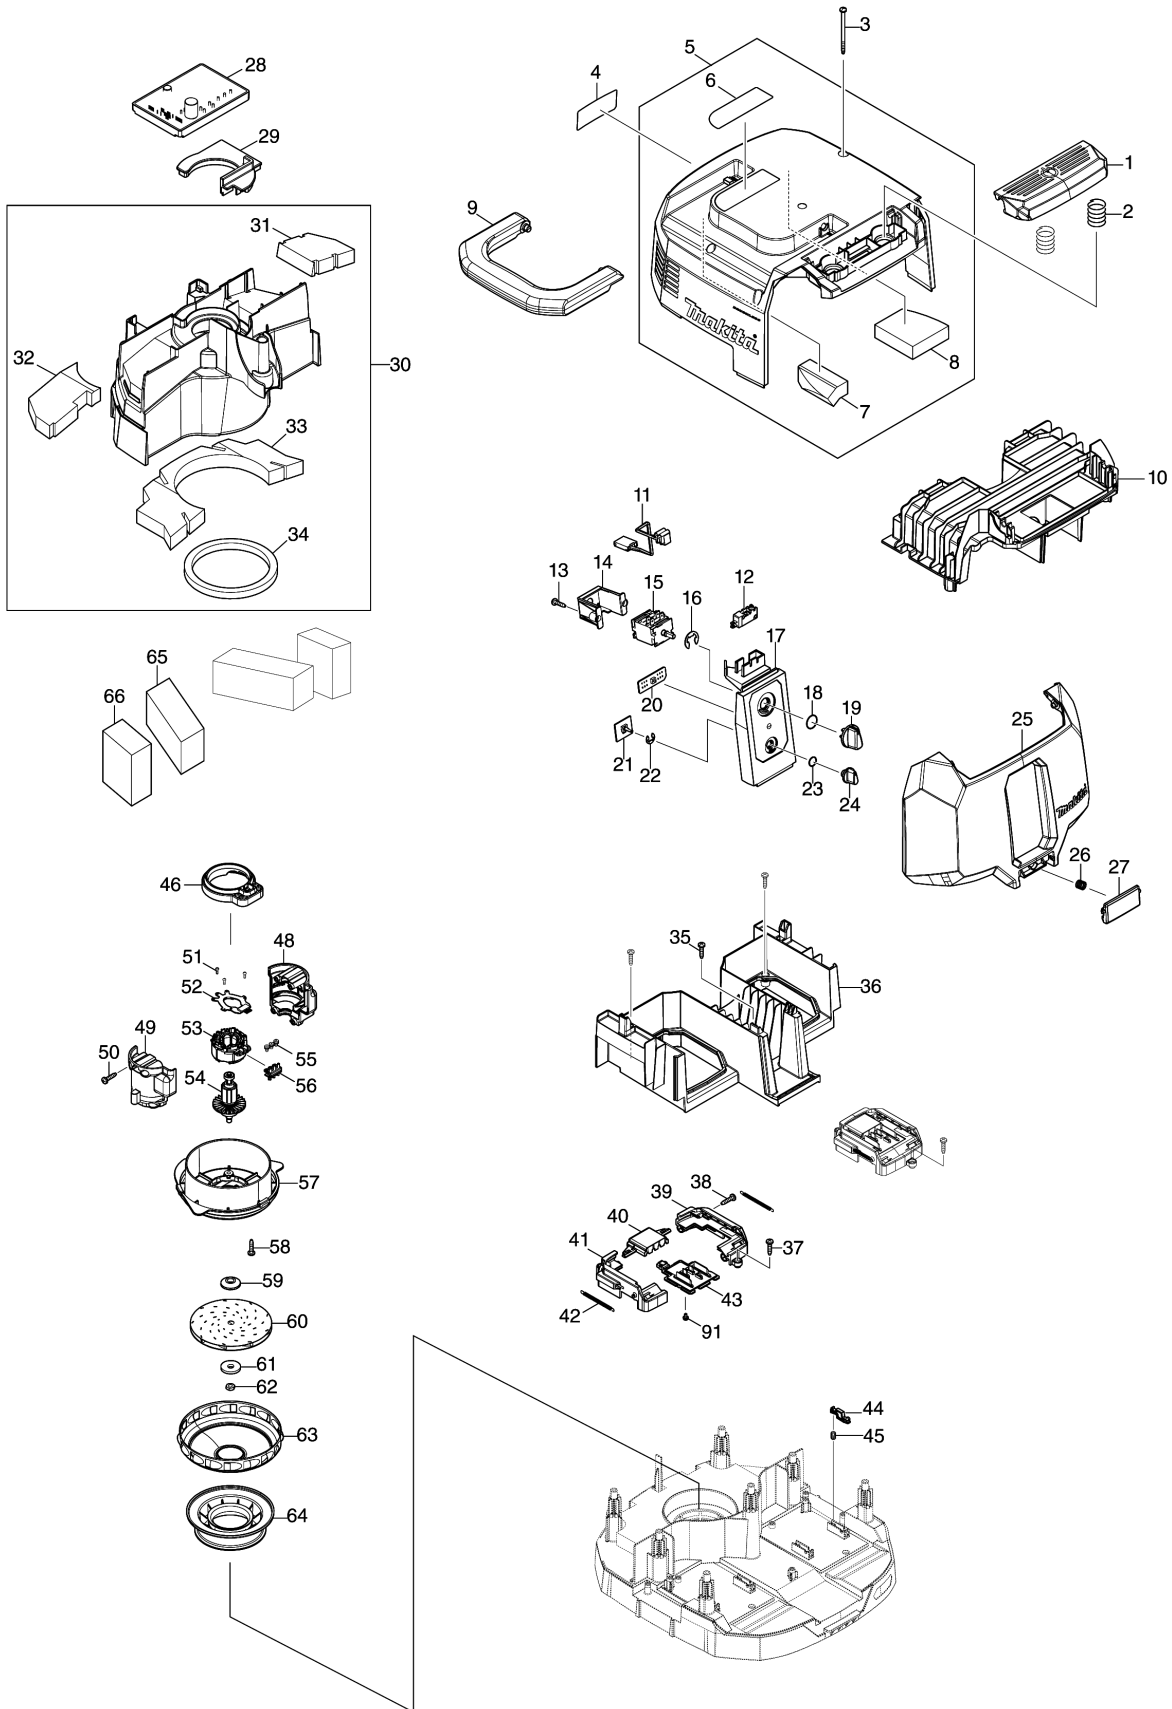

Model No.VC005GL CORDLESS VACUUM CLEANER

Model No.VC005GL CORDLESS VACUUM CLEANER

Model No.VC005GL CORDLESS VACUUM CLEANER

Item	Parts No.	Description	I/C	Qty	New/Old	Opt. 1	Opt. 2	Note
001	413B26-9	SWITCH BUTTON		1				
002	234273-5	COMPRESSION SPRING 20		2				
003	266340-8	TAPPING SCREW 4X65		7				
004	8112N6-1	VC005GL NAME PLATE		1				
005	141F78-1	COWLING COMPLETE		1				
D10		INC. 6-8						
006	813A18-6	CAUTION LABEL		1				
007	422796-7	TOP DAMPER A		1				
008	422797-5	TOP DAMPER B		1				
009	413B27-7	GRIP		1				
010	413B33-2	UPPER HOUSING		1				
011	638A20-6	LEAD UNIT		1				
012	651910-0	SWITCH D2VW-01-3HS		1				
013	266326-2	TAPPING SCREW 4X18		2				
014	451343-7	SWITCH HOLDER		1				
015	650013-7	SWITCH 1703.4002		1				
016	961062-2	STOP RING E-12		1				
017	141H90-3	SWITCH BASE COMPLETE		1				
C10	8045P7-8	INDICATION LABEL		1				
018	213176-6	O RING 14		1				
019	455733-6	SWITCH LEVER		1				
020	620F40-4	INDICATION CIRCUIT		1				
021	620D39-7	SUB CONTROLLER		1				
022	961013-5	STOP RING E-7		1				
023	213054-0	O RING 9		1				
024	451344-5	SWITCH DIAL		1				
025	413B28-5	BATTERY COVER		1				
026	231456-8	COMPRESSION SPRING 7		1				
027	413B30-8	BATTERY COVER HOOK		1				
028	620F37-3	CONTROLLER		1				
029	422795-9	RUBBER CAP		1				
030	141F84-6	SEPARATOR COMPLETE		1				
D10		INC. 31-34						
031	422802-8	BAND DUMPER E		1				
032	422801-0	BAND DUMPER D		1				
033	422799-1	BAND DUMPER B		1				
034	422804-4	SEAL A		1				
035	266326-2	TAPPING SCREW 4X18		3				
036	413B31-6	LOWER HOUSING		1				
037	266326-2	TAPPING SCREW 4X18		4				
038	266326-2	TAPPING SCREW 4X18		4				
039	183U06-0	TERMINAL CASE SET		2				