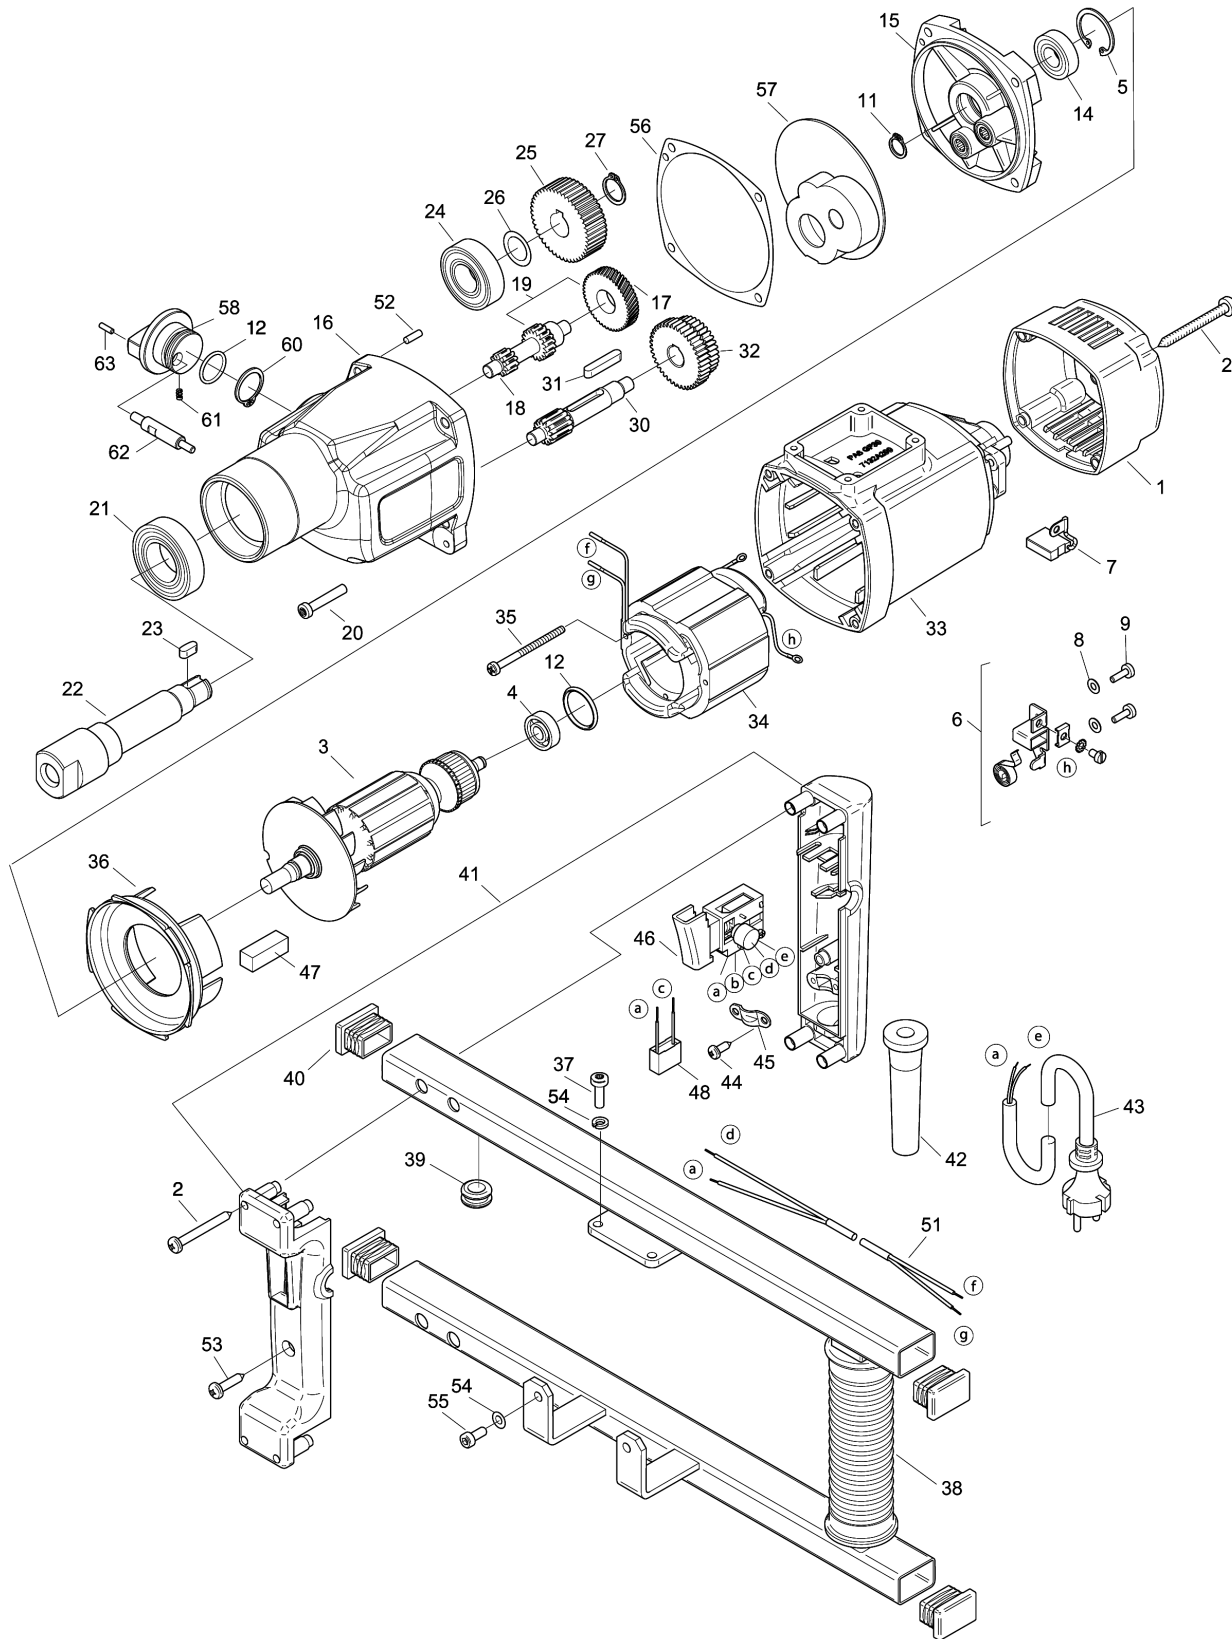

Model No.UT1401 POWER MIXER

Model No.UT1401 POWER MIXER

Item	Parts No.	Description	I/C	Qty	New/Old	Opt. 1	Opt. 2	Note
001	EE80900093	CAP		1				
002	EE80201267	SELF TAPPING SCREW		8				
003	EE7132A100	ROTOR COMPLETE		1				
004	EE80410011	GROOVED BALL BEARING		1				
005	EE80201333	LOCKING RING		1				
006	EE80201196	BRUSH HOLDER		2				
007	EE80700013	PAIR OF BRUSHES		2	*			
007-1	EE7132A22S	PAIR OF BRUSHES	<	1				
008	EE80201385	LOCK WASHER		4				
009	EE80201180	SELF TAPPING SCREW		4				
011	EE80201320	LOCKING RING		1				
012	EE83000036	O RING		2				
014	EE80410031	GROOVED BALL BEARING		1				
015	EE77M3161U	END SHIELD OF GEARING		1				
016	EE77M3140U	GEARBOX HOUSING / CASING		1				
017	EE7132A470	INTERMEDIATE WHEEL		1				
018	EE7132H500	SHAFT		1				
019	EE7731C49U	PINION SHAFT COMPLETE0		1				
020	EE80201442	PT-SCREW		4				
021	EE80410061	GROOVED BALL BEARING		1				
022	EE77M31420	WORK SPINDLE		1				
023	EE80200601	FITTING KEY		1				
024	EE80410130	GROOVED BALL BEARING		1				
025	EE71323430	SPINDLE WHEEL		1				
026	EE80200504	FITTING WASHER		1				
027	EE80201322	LOCKING RING		1				
030	EE71223460	SHAFT		1				
031	EE80200602	FITTING KEY		1				
032	EE7132H440	GEAR BLOCK/ CLUSTER GEAR		1				
033	EE80900403	MOTOR HOUSING		1				
034	EE7132A150	STATOR COMPLETE		1				
035	EE80201266	SELF TAPPING SCREW		2				
036	EE80900286	AIR GUIDING RING		1				
037	EE80201277	PLASTIC SCREW		4				
038	EE77M31590	BOW HANDLE		1				
039	EE83000051	CABLE GROMMET		2				
040	EE80900000	COVER CAP		4				
041	EE80900098	PAIR OF HANDLE HALVES		1				
042	EE83000004	CABLE GROMMET		1				
043	EE80600060	CONNECTING CABLE		1				
044	EE80201270	SELF TAPPING SCREW		2				
045	EE85000020	WIRE LOCKING FLANGE		1				

Please order the parts with part number.

Print Date 31/3/2020