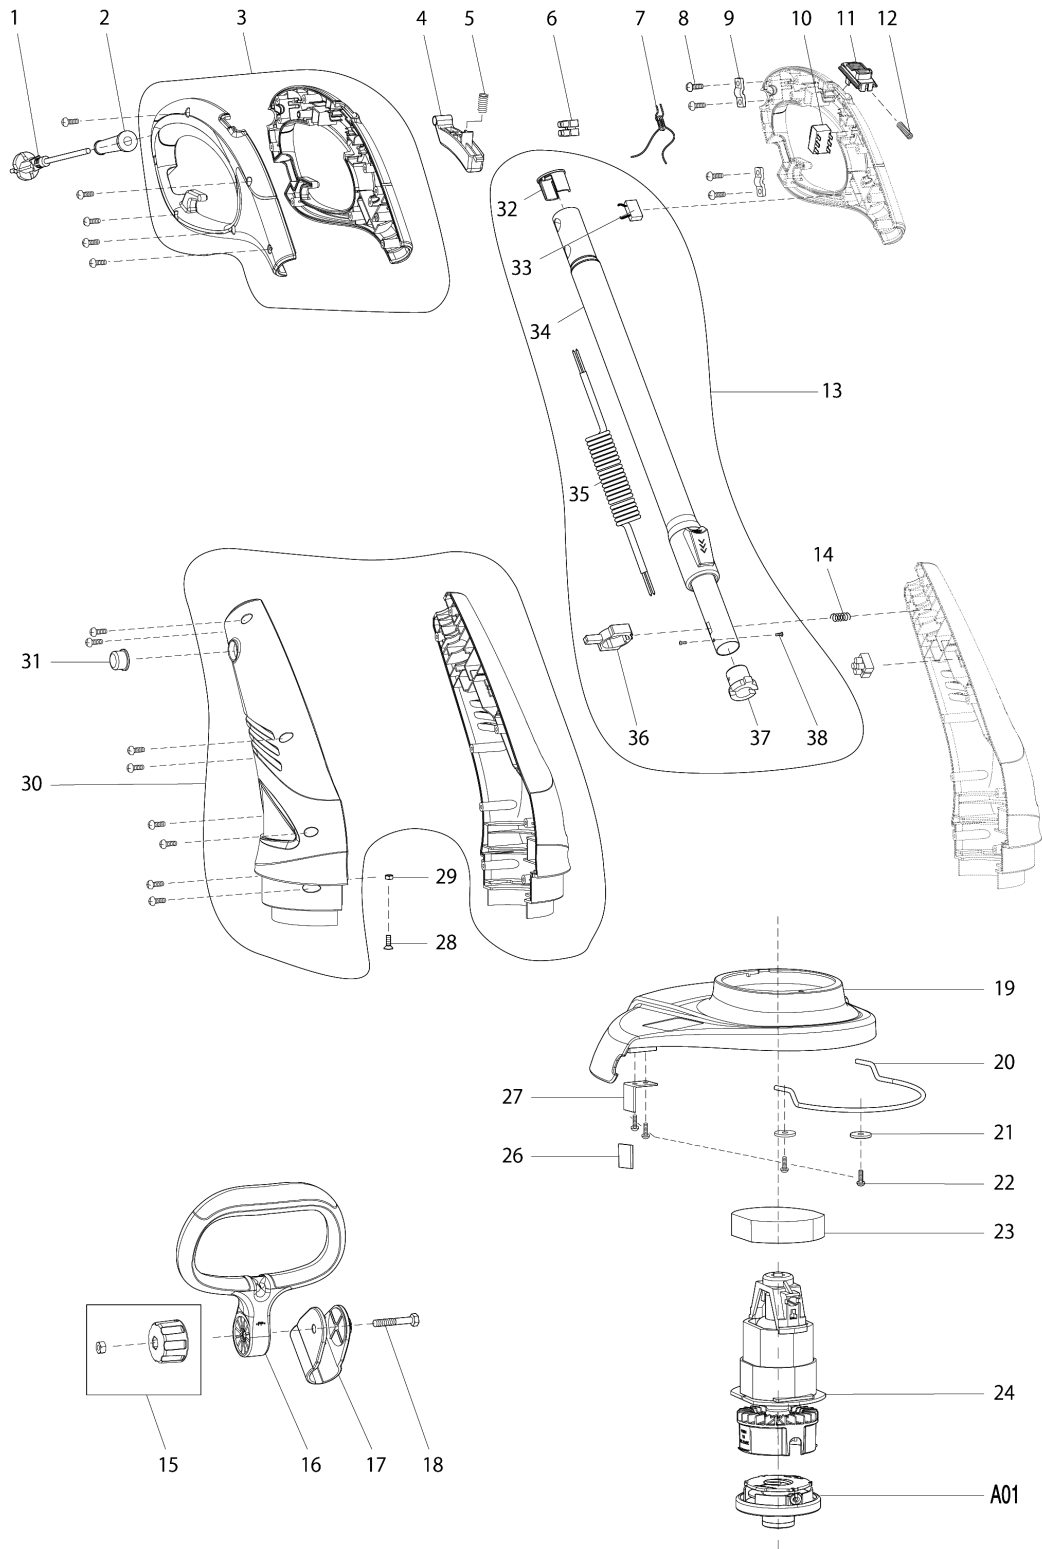

Model No.UR3000 300MM STRING TRIMMER

Model No.UR3000 300MM STRING TRIMMER

Item	Parts No.	Description	I/C	Qty	New/Old	Opt. 1	Opt. 2	Note
001	DA00000040	POWER SUPPLY CORD		1				
002	DA00000041	CORD GUARD		1				
003	DA00000042	HANDLE SET		1				
004	DA00000008	SWITCH TRIGGER		1				
005	DA00000009	SPRING		1				
006	DA00000010	TERMINAL BLOCK		2				
007	DA00000043	INTERNAL WIRE		1				
008	DA00000012	SCREW ST4X16		18				
009	DA00000013	CORD CLAMP		2				
010	DA00000044	SWITCH		1				
011	DA00000015	LOCK OFF LEVER		1				
012	DA00000016	SPRING		1				
013	DA00000017	PIPE SHAFT ASS'Y		1				
D10		32-38						
014	DA00000018	SPRING		1				
015	DA00000019	KNOB ASS'Y		1				
016	DA00000045	LOOP HANDLE		1				
017	DA00000046	LOOP HANDLE BASE		1				
018	DA00000022	HEX BOLT M6X45		1				
019	DA00000047	SAFETY COVER		1	*			
019-1	DA00000782	SAFETY COVER 300	S	1				
020	DA00000024	GUARD		1	*			
020-1	DA00000783	GUARD	S	1				
021	DA00000025	WASHER 5		2	*			
021-1	DA00000784	WASHER	S	2				
022	DA00000026	SCREW ST4X12		4	*			
022-1	DA00000026	SCREW ST4X12	O	6				
023	DA00000027	MOTOR FORM RING		1				
024	DA00000048	MOTOR		1				
026	DA00000030	BLADE COVER		1				
027	DA00000031	BLADE		1				
028	DA00000032	SCREW M4X12		1				
029	DA00000033	HEX NUT M4		1				
030	DA00000049	MOTOR HOUSING SET		1				
031	DA00000035	LOCK BUTTON		1				
032	DA00000053	PIPE END		1				
033	DA00000054	CAPACITANCE		1				
034	DA00000055	TELESCOPIC TUBE		1				
035	DA00000056	SPRING CABLE		1				
036	DA00000057	ROTATING BRACKET		1				
037	DA00000058	PIPE END		1				
038	DA00000059	SCREW ST3X6		2				

Model No.UR3000 300MM STRING TRIMMER

Item	Parts No.	Description	I/C	Qty	New/Old	Opt. 1	Opt. 2	Note
A01	DA00000001	SPOOL ASS'Y		1				
A02	DA00000036	SAFETY GOGGLE		1				
A03	DA00000037	SHOULDER BELT		1				
A05	DA00000003	NYLON CORD		1				

Please order the parts with part number.

Print Date 31/3/2020