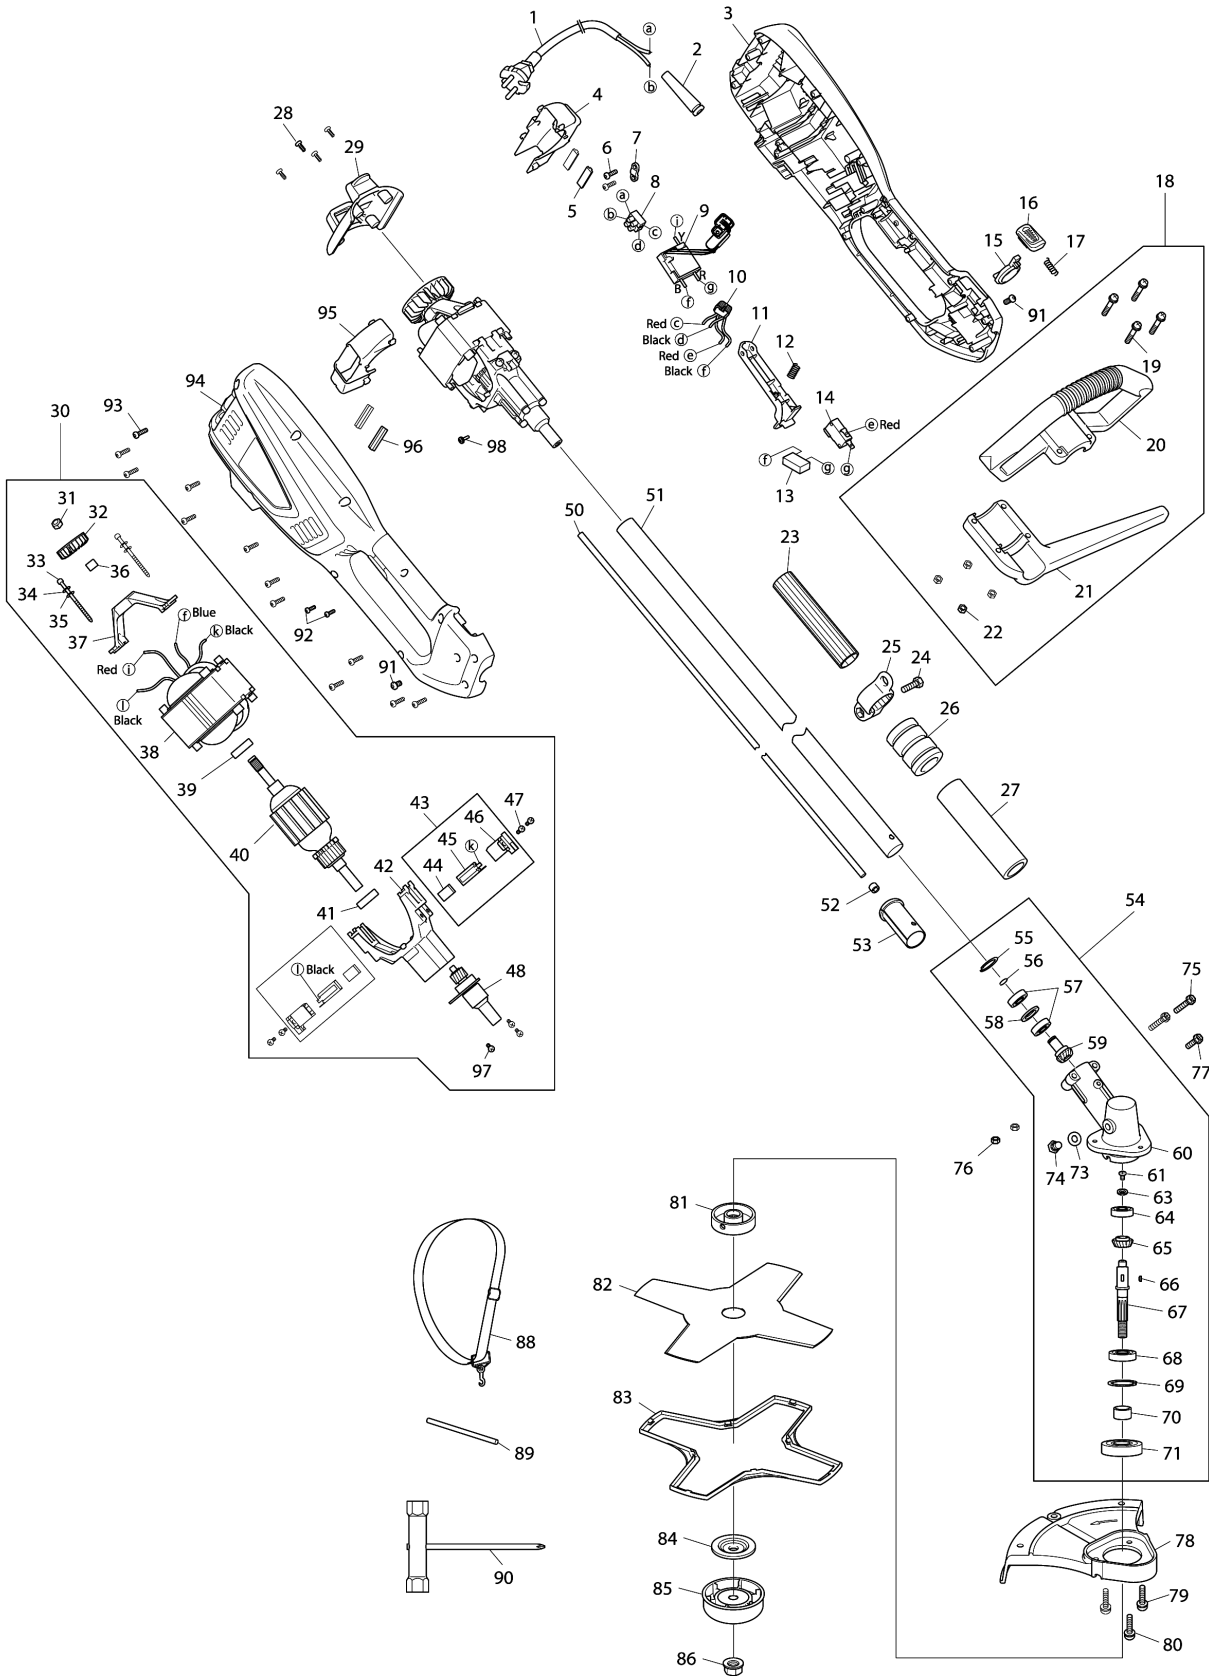

Model No.UR2300 ELECTRIC GRASS TRIMMER

Model No.UR2300 ELECTRIC GRASS TRIMMER

Item	Parts No.	Description	I/C	Qty	New/Old	Opt. 1	Opt. 2	Note
001	YA00000497	POWER CORD & PLUG		1				
002	YA00000516	CORD PROTECTOR		1				
003	YA00000661	HOUSING ASSEMBLY		1				
D10		INC. 94						
004	YA00000562	LEFT VOLUTE CASE		1				
005	YA00000514	RUBBER PAD		2				
006	YA00000618	TAPPING SCREW ST4X14		2				
007	YA00000547	CABLE PRESS BOARD		1				
008	YA00000501	TERMINAL SET		2				
009	YA00000619	PCB CONTROL BOARD		1				
010	YA00000499	INDUCTANCE		1				
011	YA00000554	SWITCH TRIGGER		1				
012	YA00000513	SPRING		1				
013	YA00000498	CAPACITOR		1				
014	YA00000555	SWITCH		1				
015	YA00000539	SPACING COLLAR		1				
016	YA00000525	PUSH BUTTON		1				
017	YA00000511	COMPRESSION SPRING		1				
018	YA00000620	AUXILIARY HANDLE ASSEMBLY		1				
D10		INC. 19-22						
019	YA00000621	NYLOC SCREW		4				
020	YA00000564	AUX.HANDLE COVER		1				
021	YA00000563	AUX.HANDLE SUPPORT		1				
022	YA00000622	SELF-LOCKING NUT M5		4				
023	YA00000623	THE INSULATING SHEATH		1				
024	YA00000624	PAN HEAD MACHINE SCREWS M6X20		1				
025	YA00000541	SHOULD BELT RING		1				
026	YA00000521	RUBBER COVER		1				
027	YA00000644	HANDLE SHEATH		1				
028	YA00000625	SELF TAPPING SCREW		4				
029	YA00000560	REAR COVER		1				
030	YA00000626	MOTOR ASSEMBLY 230V/1000W		1				
D10		INC. 31-42,44-48, 97						
031	YA00000627	SELF-LOCKING NUTS M6		1				
032	YA00000507	IMPELLER		1				
033	YA00000538	STATOR SCREW		2				
034	YA00000523	SPRING WASHER		2				
035	YA00000524	FLAT WASHER		2				
036	YA00000531	AXLE SLEEVE		1				
037	YA00000526	REAR BRACKET		1				
038	YA00000505	STATOR ASS'Y		1				

Please order the parts with part number.

Print Date 31/3/2020