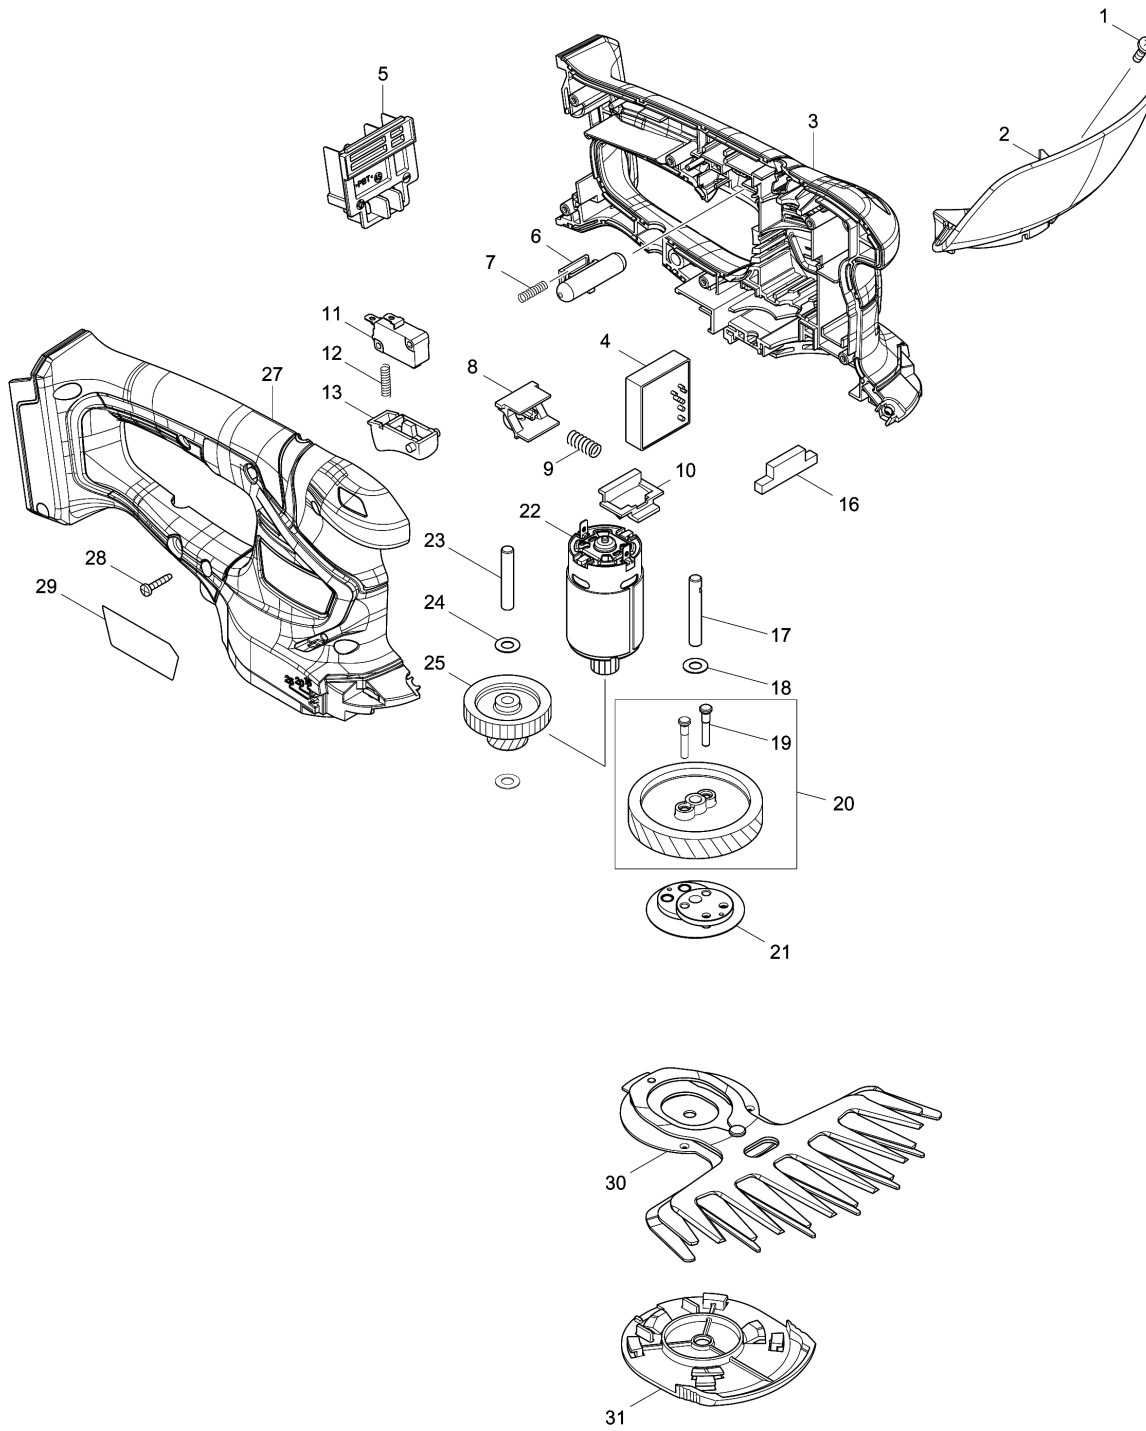

Model No.UM603D 160MM CORDLESS GRASS SHEAR

Model No.UM603D 160MM CORDLESS GRASS SHEAR

Item	Parts No.	Description	I/C	Qty	New/Old	Opt. 1	Opt. 2	Note
001	915116-7	BINDING HEAD SCREW M4X12		1				
002	144342-3	PROTECTOR COMPLETE		1	*			
002-1	140V97-0	PROTECTOR COMPLETE	<	1				
003	183G07-4	HOUSING SET		1				
C10	931102-0	HEX. NUT M4		1				
C20	346275-0	PLATE		2				
D10		INC. 27						
004	620646-2	CONTROLLER		1				
005	643862-9	TERMINAL		1				
006	452438-9	LOCK OFF BUTTON		1				
007	231473-8	COMPRESSION SPRING 4		1				
008	454878-7	SLIDE PLATE		1				
009	234339-1	COMPRESSION SPRING 6		1				
010	454879-5	LOCK LEVER		1				
011	650744-8	SWITCH D3V-16-3C26		1				
012	231473-8	COMPRESSION SPRING 4		1				
013	417564-1	SWITCH LEVER		1				
016	451814-4	DUST GUARD		1				
017	268254-7	PIN 6		1				
018	253715-0	FLAT WASHER 6		1				
019	268256-3	PIN 4		2				
020	135883-0	HELICAL GEAR 47 ASS'Y		1				
D10		INC. 19						
021	161598-3	CRANK COMPLETE		1				
022	629945-9	DC MOTOR		1				
023	268076-5	PIN 6		1				
024	253715-0	FLAT WASHER 6		2				
025	226831-1	GEAR 12-31		1				
027	183G07-4	HOUSING SET		1				
C10	931102-0	HEX. NUT M4		1				
C20	346275-0	PLATE		2				
D10		INC. 3						
028	266429-2	TAPPING SCREW 3X16		6				
029	852Y95-7	UM603D NAME PLATE		1				
030	195267-4	SHEAR BLADE ASSEMBLY SET		1	*			
C10	188369-3	OIL VESSEL SET		1	*			
030-1	195267-4	SHEAR BLADE ASSEMBLY SET	O	1				
C10	188369-3	OIL VESSEL SET		1				
031	140451-6	UNDER COVER COMPLETE		1				
A01	452055-5	BLADE COVER		1				
A02	457426-1	GRASS RECEIVER 160		1				

Model No.UM603D 160MM CORDLESS GRASS SHEAR

Item	Parts No.	Description	I/C	Qty	New/Old	Opt. 1	Opt. 2	Note
E01	812G42-2	SOUND 83DB LABEL		1				

Please order the parts with part number.

Print Date 2/9/2020