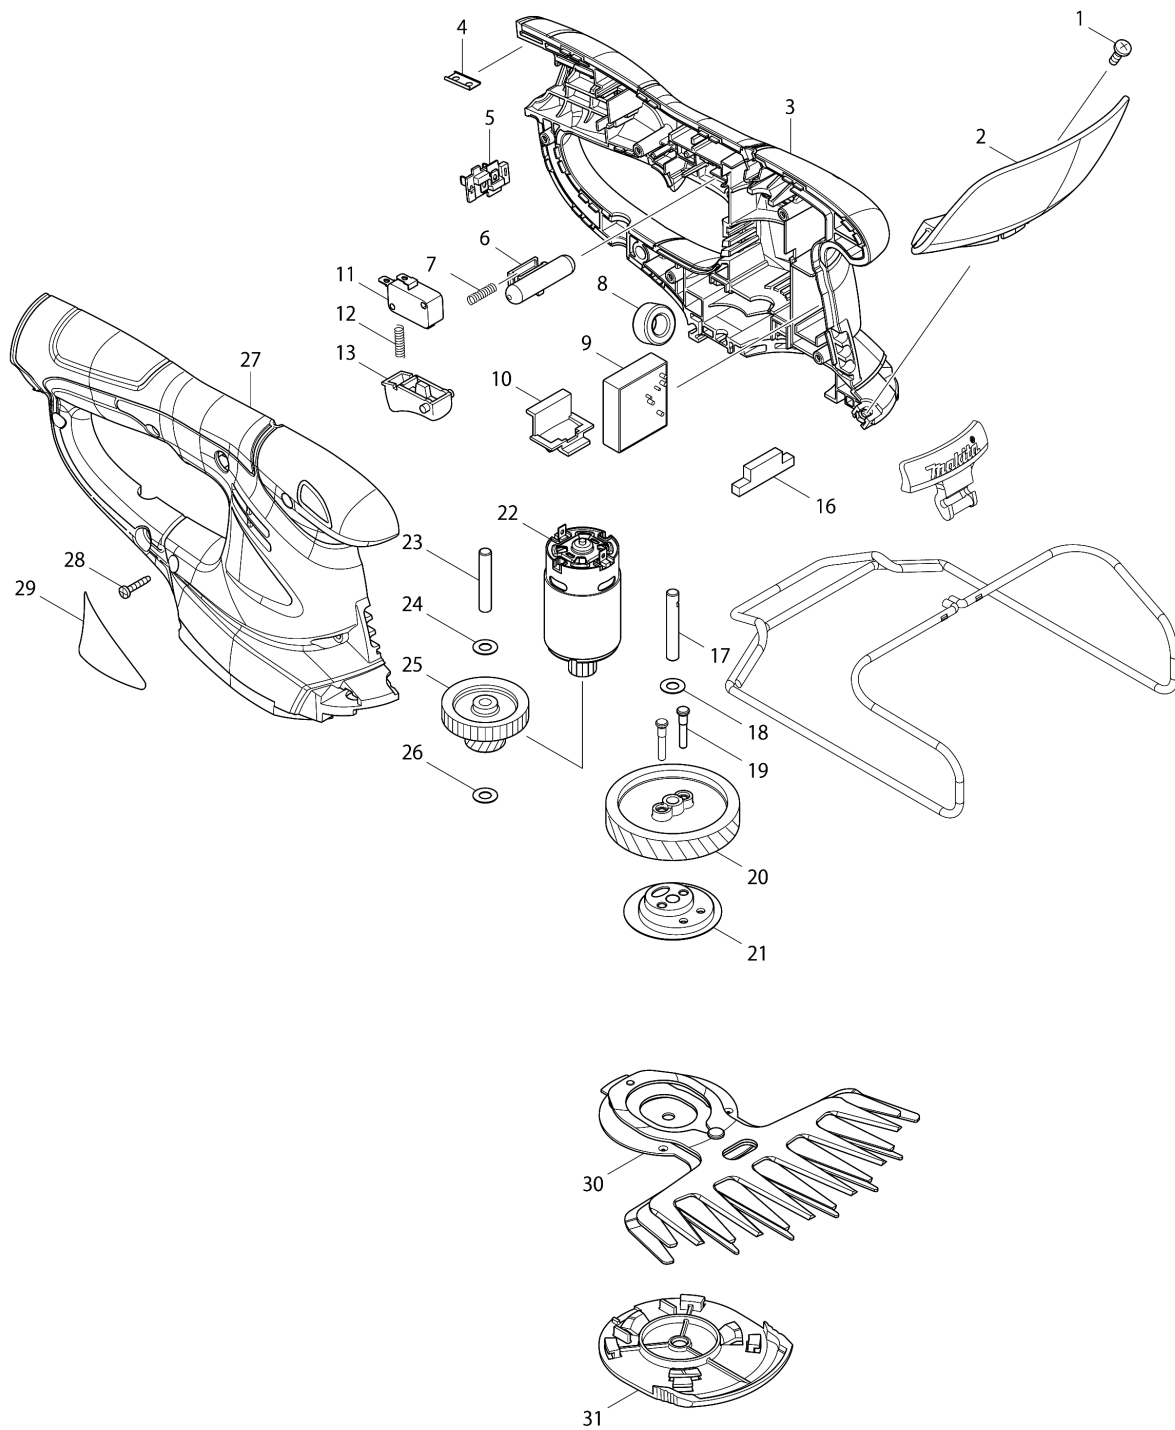

## Model No.UM164D 160MM CORDLESS GRASS SHEAR

## Model No.UM164D 160MM CORDLESS GRASS SHEAR

Item	Parts No.	Description	I/C	Qty	New/Old	Opt. 1	Opt. 2	Note
001	915116-7	BINDING HEAD SCREW M4X12		1				
002	140599-4	PROTECTOR COMPLETE		1				
C10	819948-3	CAUTION LABEL		1				
003	188830-0	HOUSING SET		1				
C10	931102-0	HEX. NUT M4		1				
C20	346275-0	PLATE		2				
D10		INC.27						
004	345998-7	SET PLATE		1				
005	643817-4	TERMINAL		1				
006	451809-7	LOCK OFF BUTTON		1	*			
006-1	452438-9	LOCK OFF BUTTON	O	1				
007	231473-8	COMPRESSION SPRING 4		1				
008	688131-1	LINE FILTER		1				
009	135383-0	CONTROLLER ASSY		1				
C10	654069-2	RECEPTACLE		4				
D10		INC.8						
010	451812-8	LOCK LEVER		1				
011	651944-3	SWITCH DMC-1115-13		1				
012	231473-8	COMPRESSION SPRING 4		1				
013	417564-1	SWITCH LEVER		1				
016	451814-4	DUST GUARD		1				
017	268254-7	PIN 6		1				
018	261122-3	WASHER 6		1				
019	268256-3	PIN 4		2				
020	227728-7	HELICAL GEAR 47		1				
021	165609-6	CRANK COMPLETE		1				
022	629877-0	DC MOTOR		1				
023	268076-5	PIN 6		1				
024	261122-3	WASHER 6		1				
025	226831-1	GEAR 12-31		1				
026	261122-3	WASHER 6		1				
027	188830-0	HOUSING SET		1				
C10	931102-0	HEX. NUT M4		1				
C20	346275-0	PLATE		2				
D10		INC.3						
028	266429-2	TAPPING SCREW 3X16		5				
029	867905-5	UM164D NAME PLATE		1				
030	195267-4	SHEAR BLADE ASSEMBLY SET		1				
031	140451-6	UNDER COVER COMPLETE		1	*			
031-1	140451-6	UNDER COVER COMPLETE	<	1				
A01	325896-1	BASE FRAME		1				
A02	451813-6	CHANGE LEVER		1				

Please order the parts with part number.

Print Date 4/7/2019

## Model No.UM164D 160MM CORDLESS GRASS SHEAR

Item	Parts No.	Description	I/C	Qty	New/Old	Opt. 1	Opt. 2	Note
A03	452055-5	BLADE COVER		1				

Please order the parts with part number.

Print Date 4/7/2019