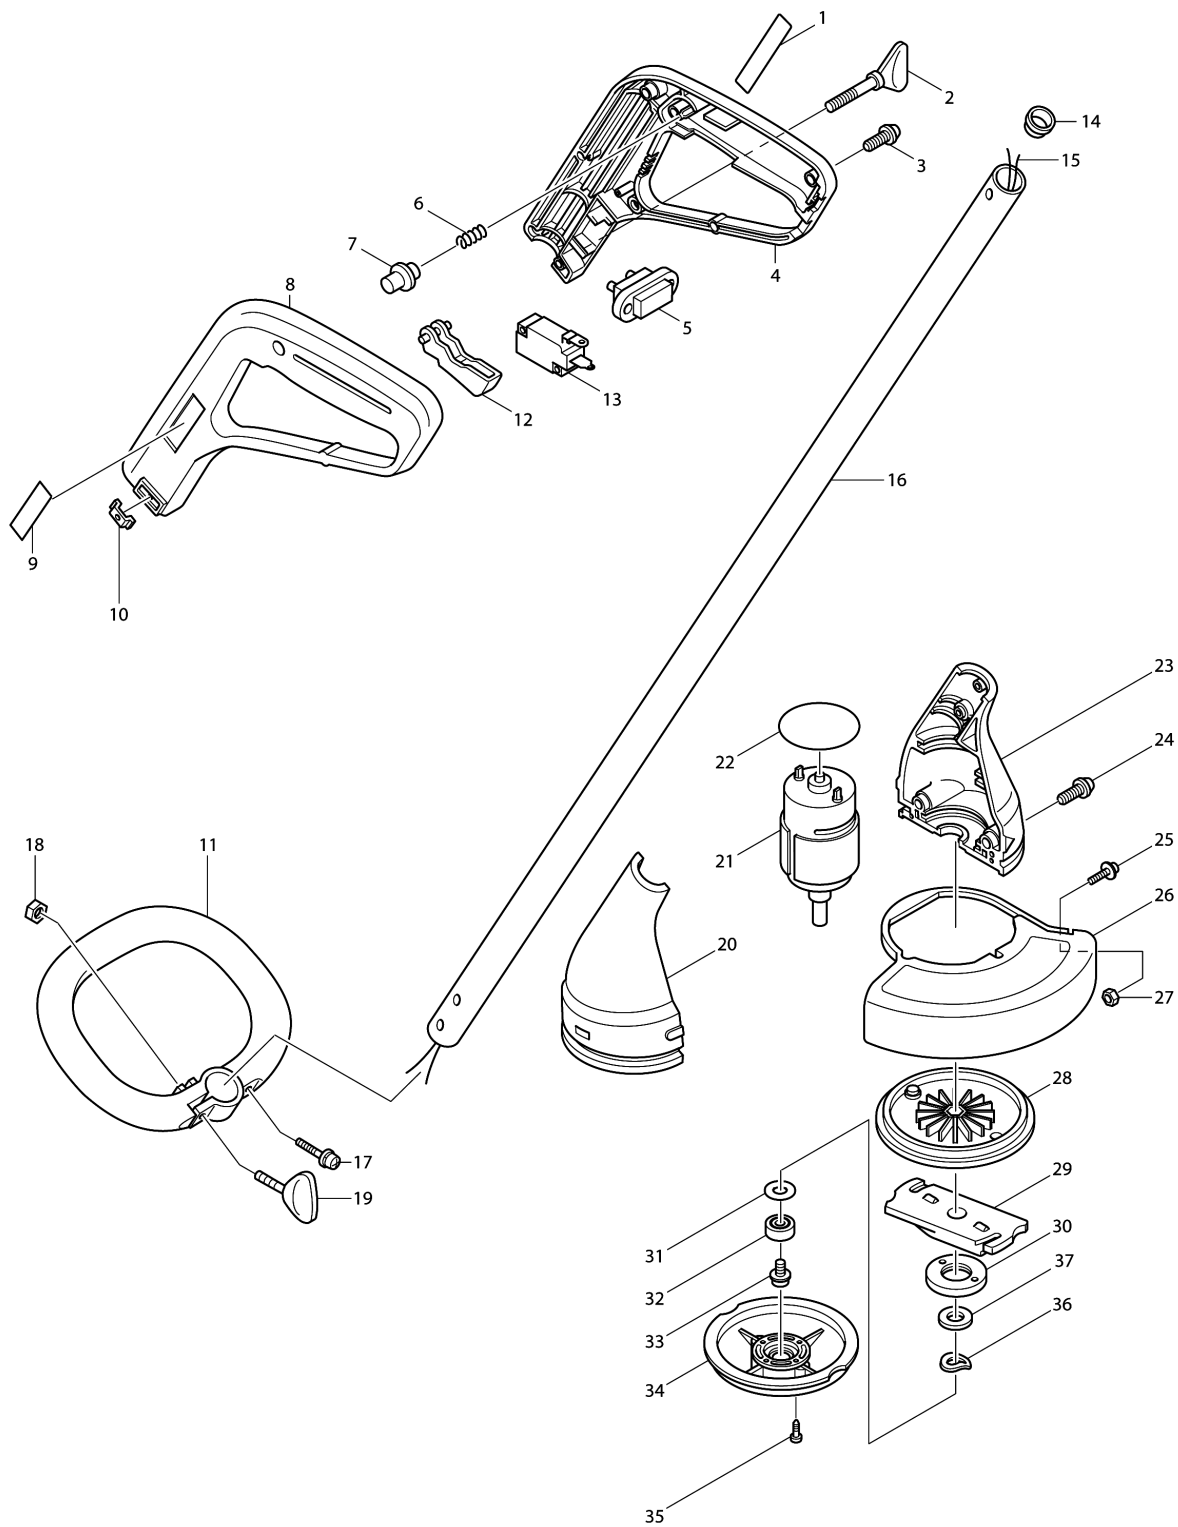

Model No.UM140D CORDLESS GRASS TRIMMER

Model No.UM140D CORDLESS GRASS TRIMMER

Item	Parts No.	Description	I/C	Qty	New/Old	Opt. 1	Opt. 2	Note
001	857618-6	NAME PLATE UM140D		1				
002	251880-9	SCREW M5X33		1				
003	265871-4	TAPPING SCREW BT 4X16		6				
004	182684-7	HANDLE SET		1				
D10		INC. 8						
005	655409-7	INLET		1				
006	231457-6	COMPRESSION SPRING 3		1				
007	415674-8	LOCK OFF BUTTON		1				
008	182684-7	HANDLE SET		1				
D10		INC. 4						
009	819063-3	MAKITA LABEL		1				
010	252042-2	SQUARE NUT M5		1				
011	415358-8	SIDE HANDLE		1				
012	415580-7	SWITCH LEVER		1				
013	651866-7	SWITCH V-5130E-092		1	*			
013-1	651944-3	SWITCH DMC-1115-13	O	1				
014	262058-9	P.P RING 17		1				
015	667972-8	POWER SUPPLY CORD #18-2-1.38		1				
016	154414-6	PIPE COMPLETE		1				
C10	951166-8	SPRING PIN 5-24		1				
017	911243-8	PAN HEAD SCREW M5X25		1				
018	931202-6	HEX. NUT M5		2				
019	251878-6	SCREW M5X20		1				
020	182685-5	MOTOR HOUSING SET		1				
D10		INC. 23						
021	629673-6	DC MOTOR 12V		1				
C10	322697-8	SHAFT		1				
022	213556-6	O RING 42		1				
023	182685-5	MOTOR HOUSING SET		1				
D10		INC. 20						
024	265871-4	TAPPING SCREW BT 4X16		4				
025	911124-6	PAN HEAD SCREW M4X14		1				
026	150518-2	SAFETY COVER		1				
C10	810786-6	INDICATION LABEL		1				
027	931102-0	HEX. NUT M4		1				
028	154415-4	BLADE HOLDER COMPLETE		1				
029	415542-5	RETAINER		1				
030	415545-9	BEARING BOX		1				
031	253865-1	FLAT WASHER 8		1				
032	210005-4	BALL BEARING 608DDW		1				
033	251459-6	- FLAT HEAD SCREW M5X10		1				
034	415544-1	CAP		1				

Please order the parts with part number.

Print Date 4/7/2019

Model No.UM140D CORDLESS GRASS TRIMMER

Item	Parts No.	Description	I/C	Qty	New/Old	Opt. 1	Opt. 2	Note
035	265966-3	TAPPING SCREW BT 3X10		2				
036	253948-7	WAVE WASHER 8		1				
037	267135-2	FLAT WASHER 8		1				
A01	192441-5	PLASTIC BLADE		1				

Please order the parts with part number.

Print Date 4/7/2019