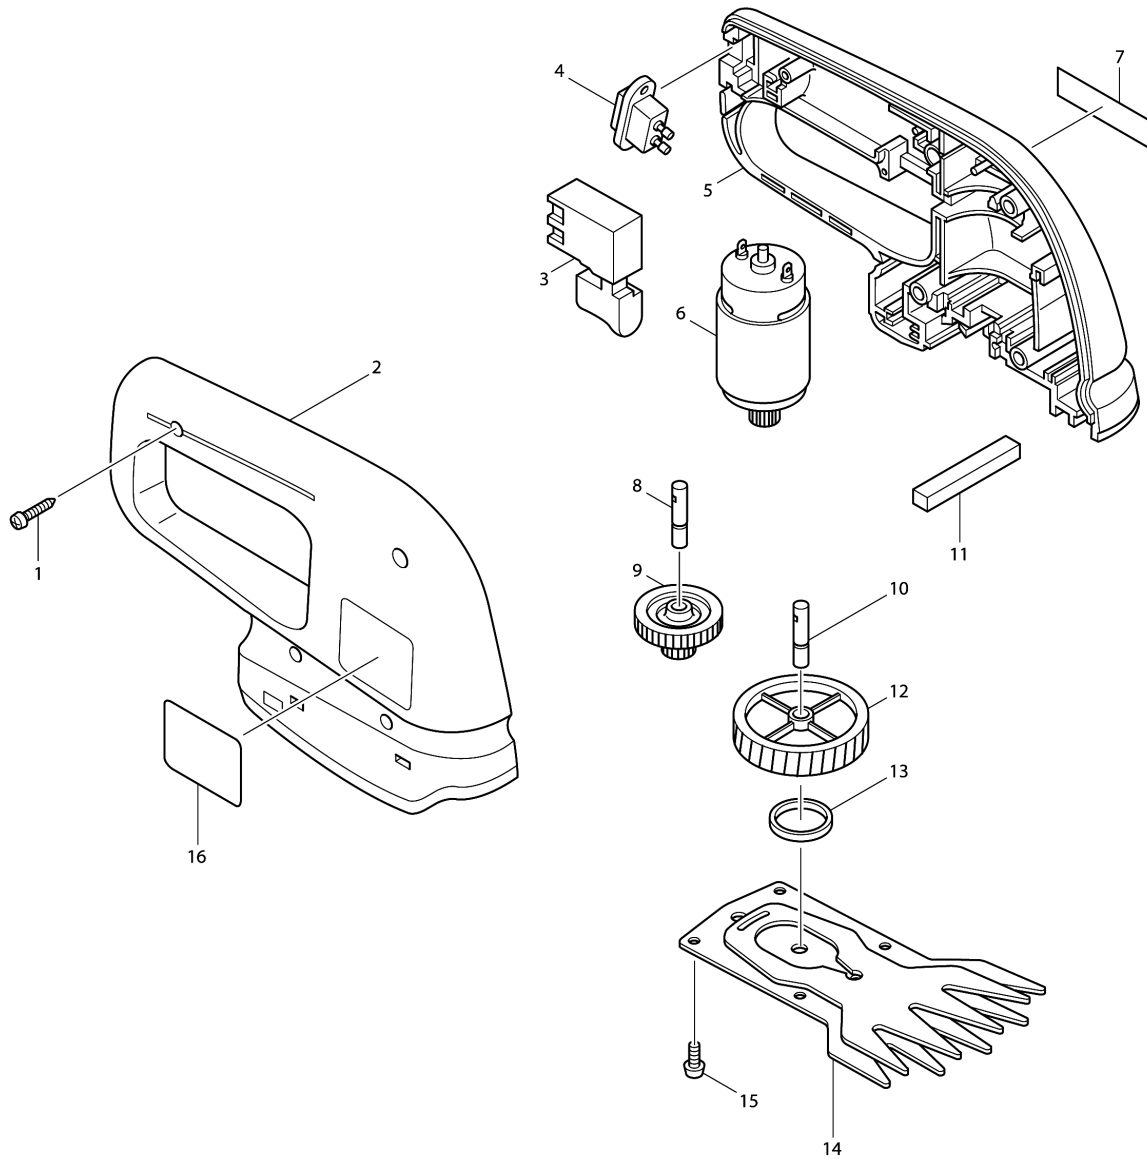

## Model No.UM103D CORDLESS GRASS SHEAR

Item	Parts No.	Description	I/C	Qty	New/Old	Opt. 1	Opt. 2	Note
001	265874-8	TAPPING SCREW BT 4X20		4				
002	182682-1	HOUSING SET		1				
D10		INC. 5						
003	651276-8	SWITCH SGEN120C		1				
004	655409-7	INLET		1				
005	182682-1	HOUSING SET		1				
D10		INC. 2						
006	629679-4	DC MOTOR 12V		1				
C10	221922-3	SPUR GEAR 9		1				
007	819063-3	MAKITA LABEL		1				
008	321835-9	SHAFT		1				
009	226804-4	GEAR 14-34		1				
010	321835-9	SHAFT		1				
011	423121-5	SPONGE SEAL		1				
012	221742-5	HELICAL GEAR 52		1				
013	257116-4	RING 21		1				
014	125030-1	SHEAR BLADE ASS'Y		1				
C10	216001-0	STEEL BALL 3.5		1				
C20	256686-0	PIN 7		1				
C30	961018-5	STOP RING E-5		1				
015	911128-8	P.H.SCREW M4X16 WITH WR		4				
016	857619-4	NAME PLATE UM103D		1				
A01	410540-4	BLADE COVER		1				
A02	192493-6	ADAPTER CORD NO.1		1	*			
A02-1	667979-4	CONNECTION CORD	O	1				