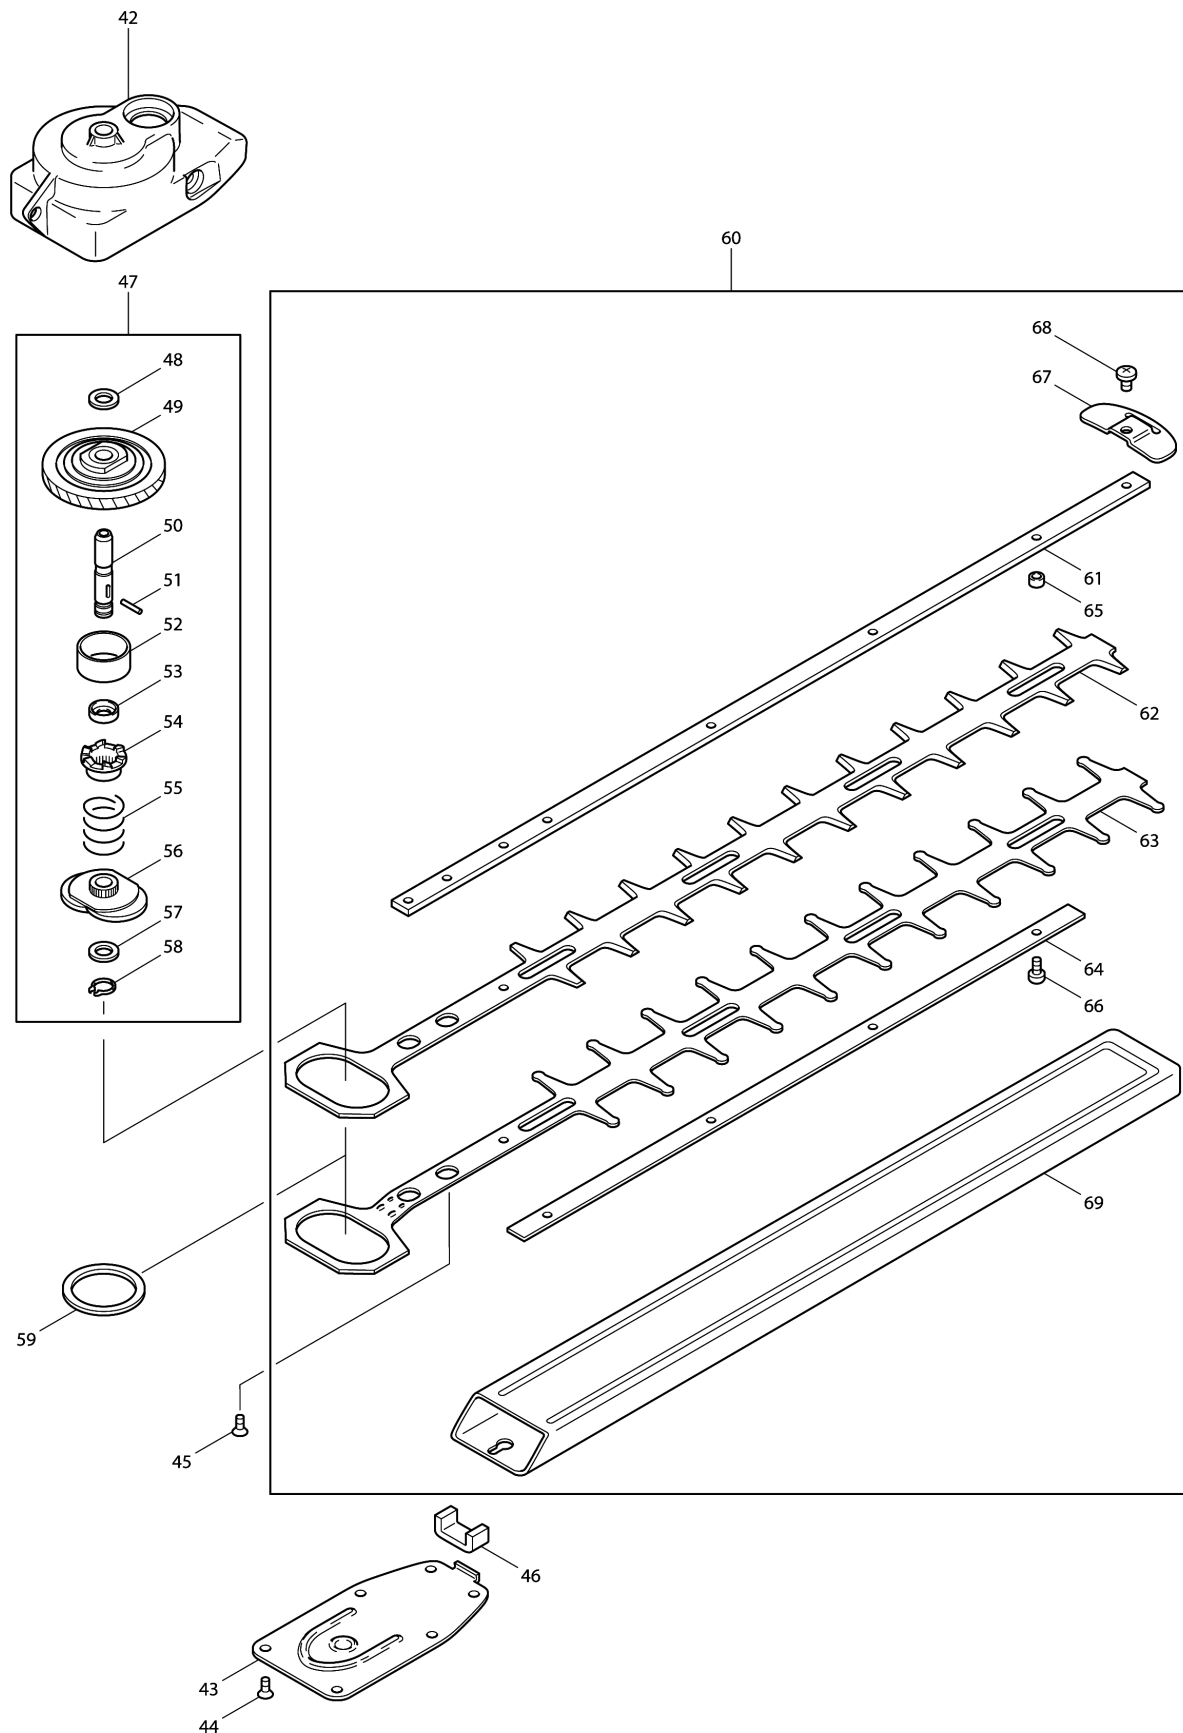

Model No.UH7020 HEDGE TRIMMER