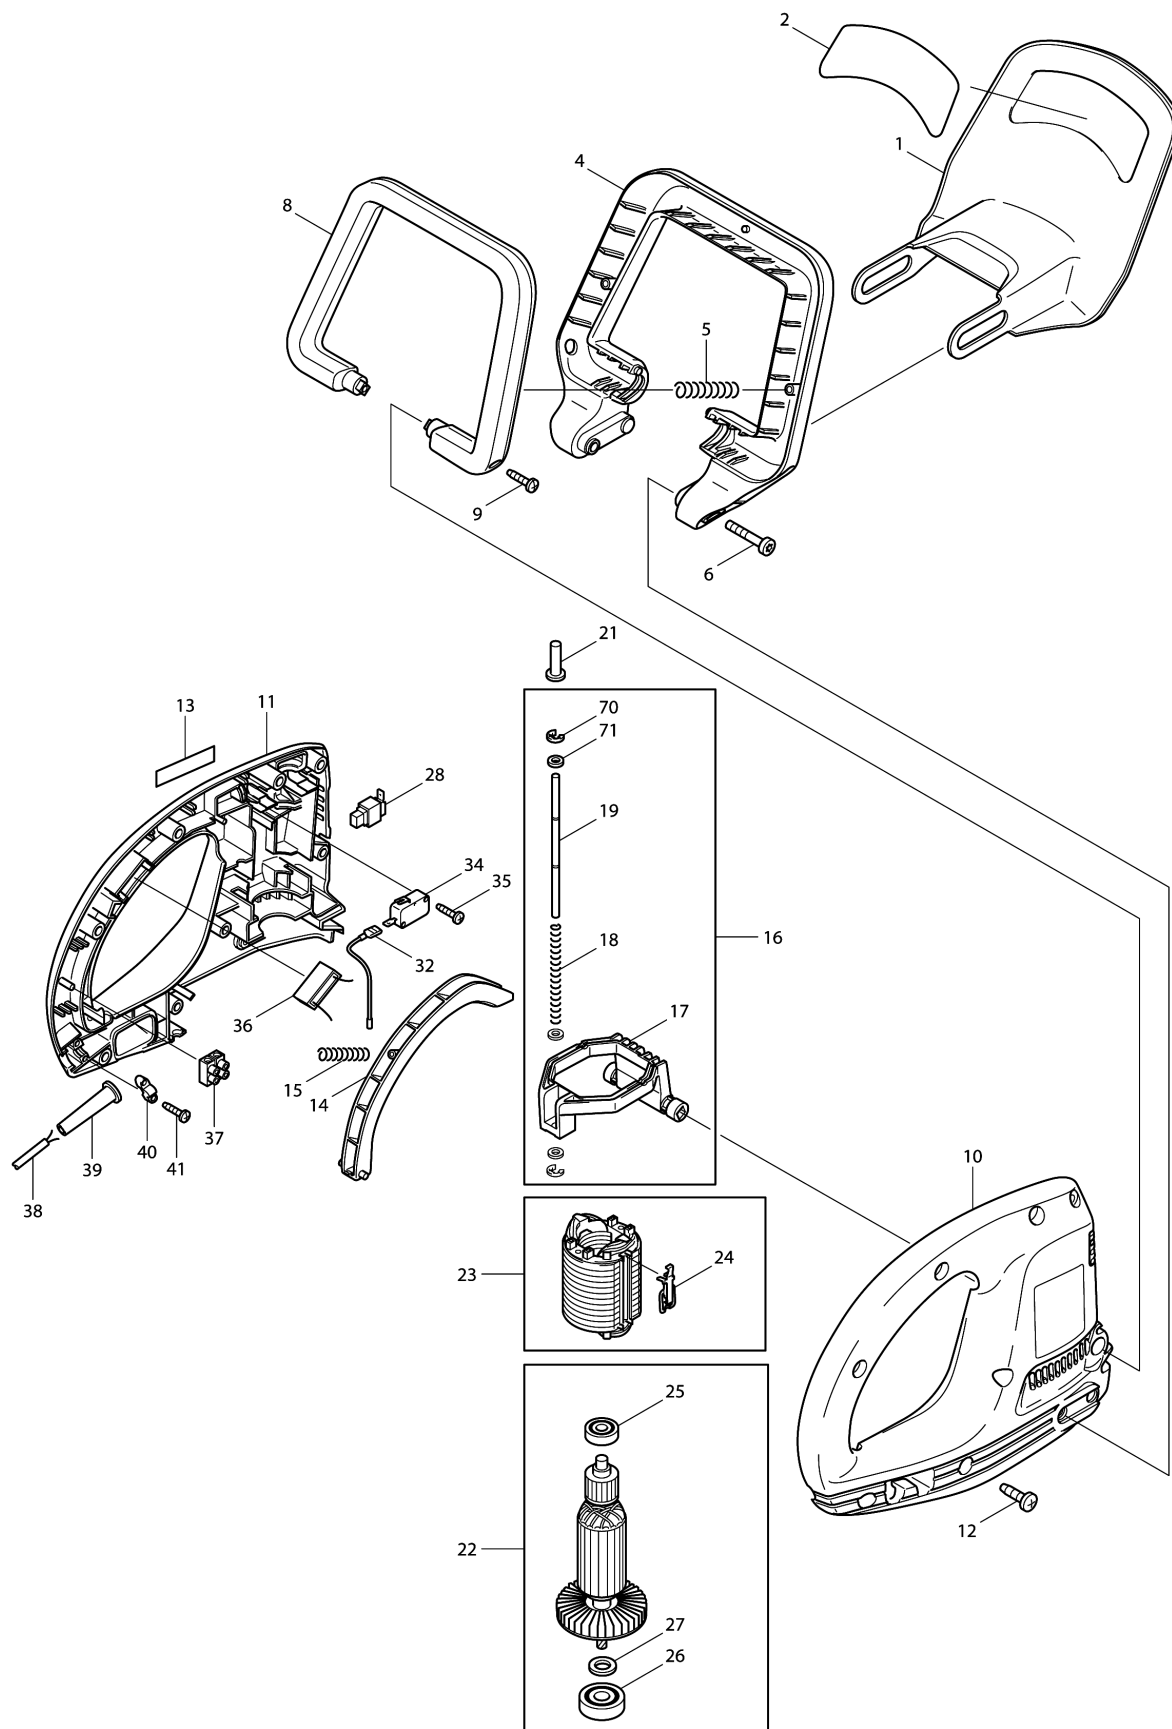

Model No.UH7020 HEDGE TRIMMER