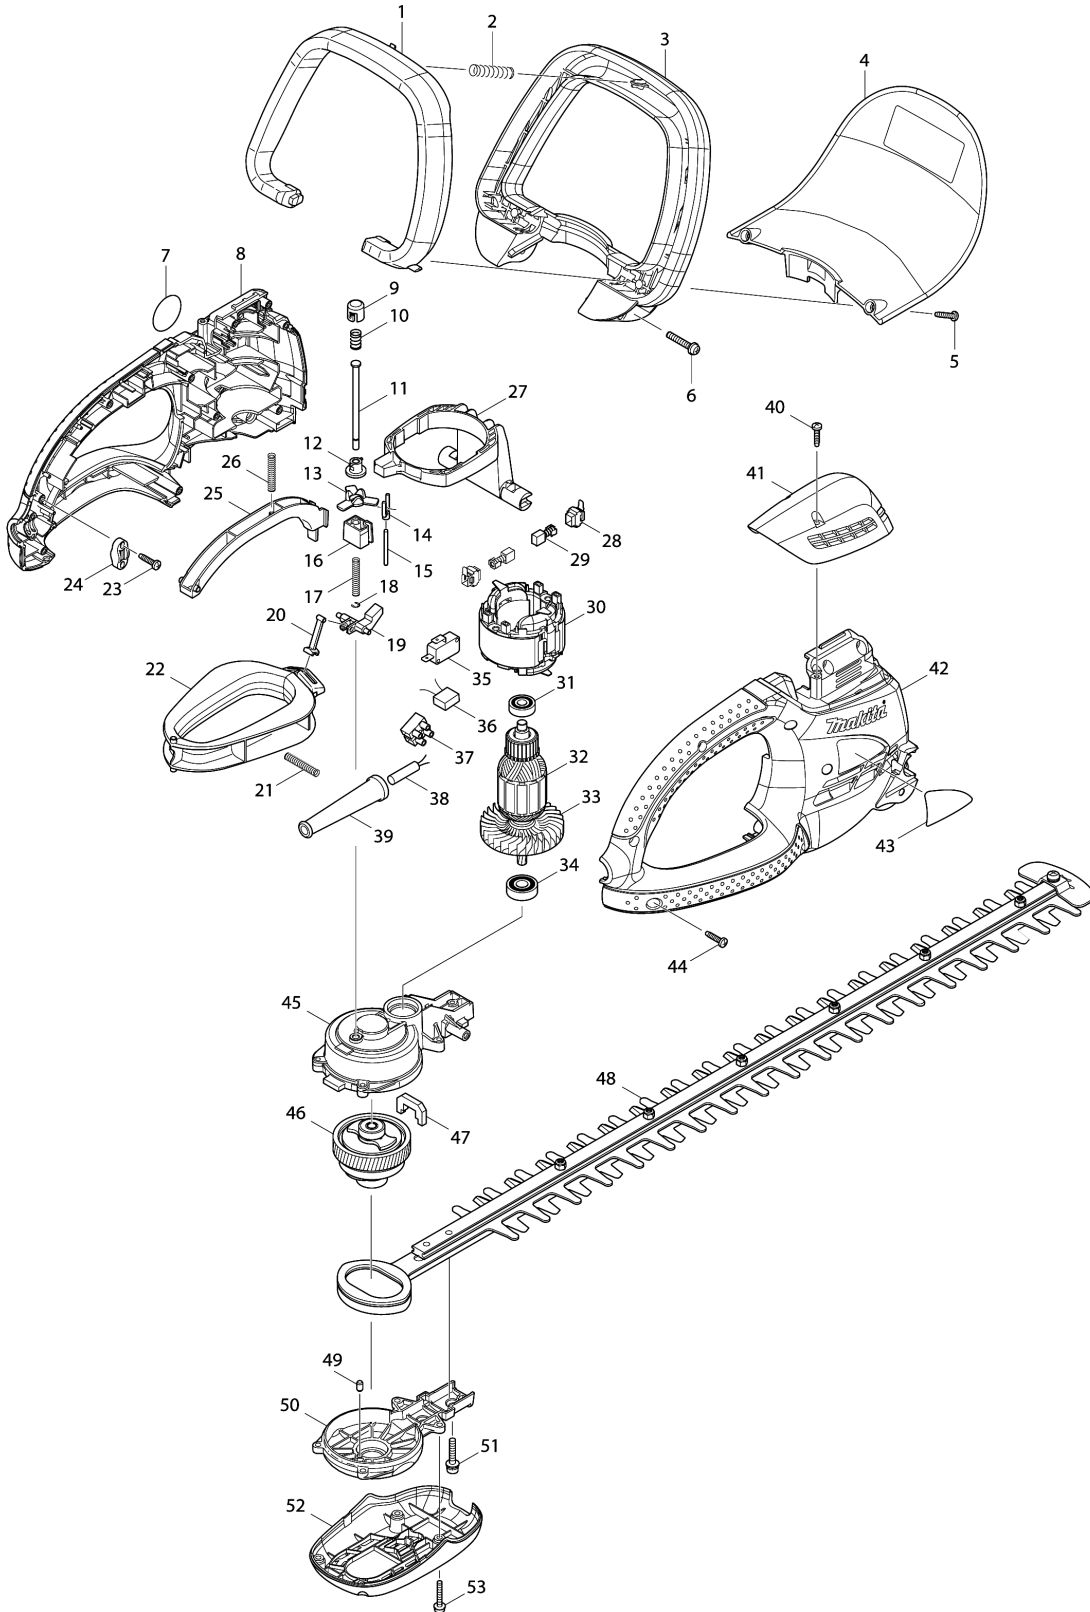

Model No.UH6580 HEDGE TRIMMER 650MM

Model No.UH6580 HEDGE TRIMMER 650MM

Item	Parts No.	Description	I/C	Qty	New/Old	Opt. 1	Opt. 2	Note
001	450444-8	SWITCH LEVER B		1				
002	233157-4	COMPRESSION SPRING 9		1				
003	450442-2	FRONT GRIP		1				
004	158629-7	PROTECTOR COMPLETE		1				
005	265995-6	TAPPING SCREW 4X18		2				
006	911253-5	PAN HEAD SCREW M5X30		2				
008	188569-5	HOUSING SET		1				
D10		INC. 42						
009	417740-7	INSULATION CAP		1				
010	233288-9	COMPRESSION SPRING 8		1				
011	268077-3	PIN 5		1				
012	417727-9	CAP HOLDER		1				
013	417736-8	LIFTER		1				
014	417735-0	PUSHER CAP		1				
015	268078-1	PIN 3		1				
016	417781-3	PIN HOLDER		1				
017	233156-6	COMPRESSION SPRING 5		1				
018	257934-0	STOP RING E-4		1				
019	417737-6	LINK		1				
020	417739-2	ROD		1				
021	233156-6	COMPRESSION SPRING 5		1				
022	417731-8	SWITCH LEVER C		1				
023	265995-6	TAPPING SCREW 4X18		2				
024	687063-9	CORD CLAMP		1				
025	450443-0	SWITCH LEVER A		1				
026	233156-6	COMPRESSION SPRING 5		1				
027	417738-4	LEVER		1				
028	643936-6	BRUSH HOLDER		2				
029	191962-4	CARBON BRUSH CB-419		1				
030	594578-8	FIELD ASS'Y 220-240V		1	*			
C10	654069-2	RECEPTACLE		2	*			
030-1	599126-8	FIELD ASSY 220-240V	<	1				
C10	654069-2	RECEPTACLE		2				
031	211032-4	BALL BEARING 608ZZ		1				
032	516499-4	ARMATURE ASS'Y 220-240V		1				
D10		INC. 31,33,34						
033	241858-0	FAN 70		1				
034	211062-5	BALL BEARING 6000ZZ		1				
035	650522-6	SWITCH		1	*			
035-1	650593-3	SWITCH	O	1				
036	645185-1	NOISE SUPPRESSOR		1	*			
036-1	645105-5	NOISE SUPPRESSOR	O	1