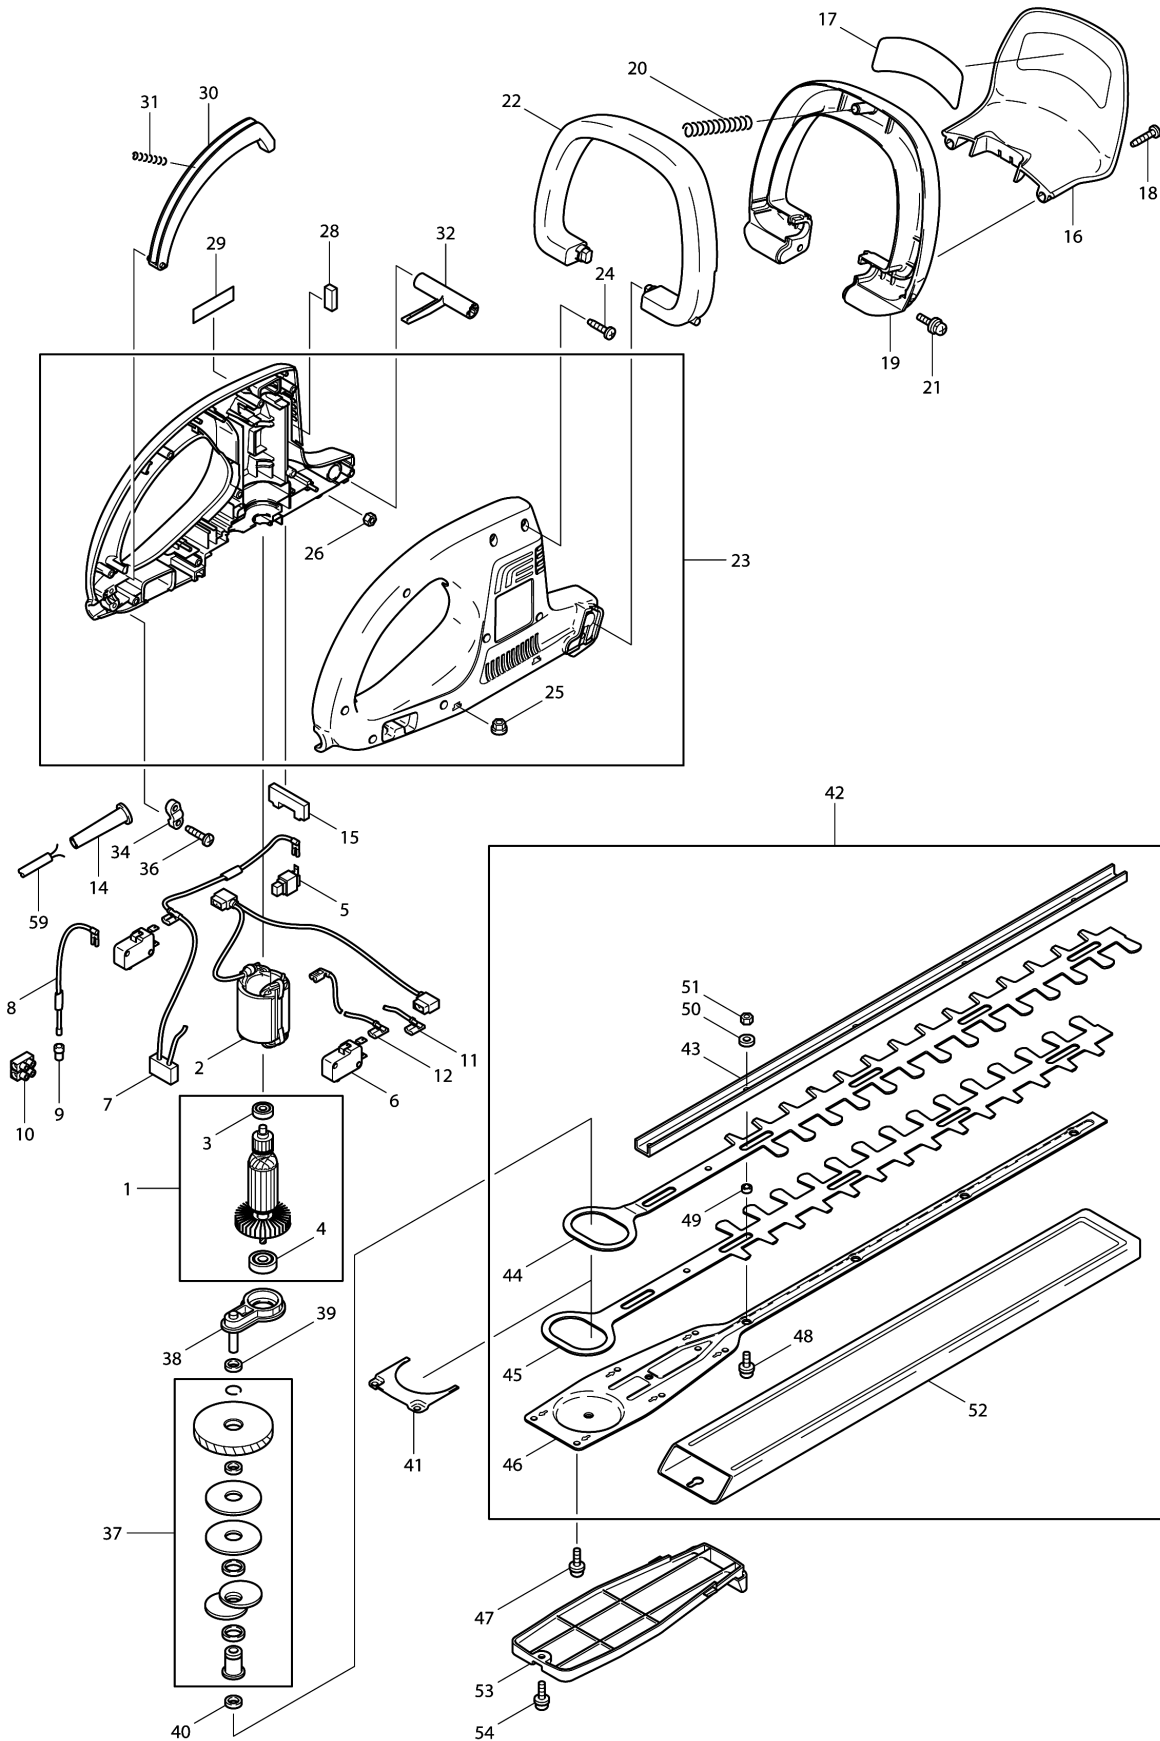

Model No.UH6350 HEDGE TRIMMER 630MM