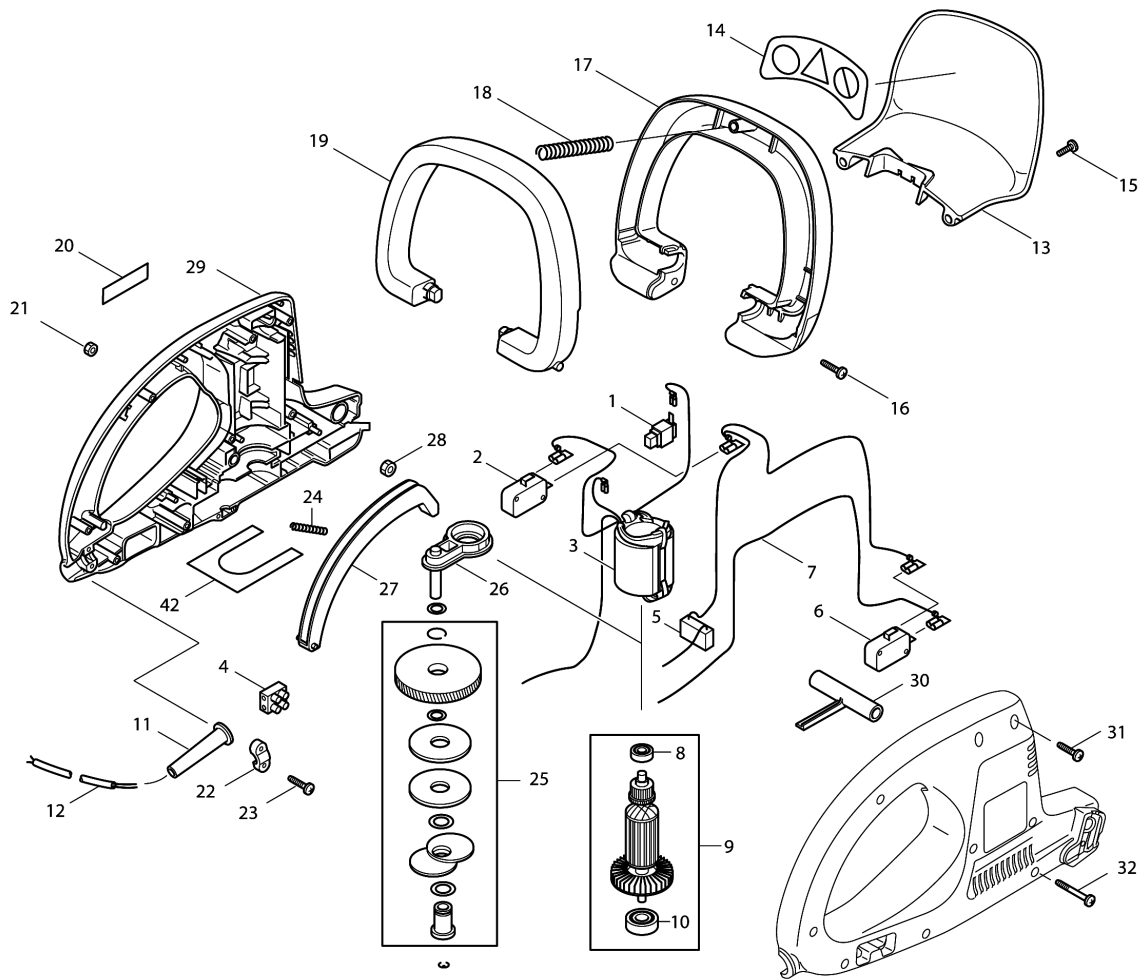

Model No.UH6330 HEDGE TRIMMER 630MM

Model No.UH6330 HEDGE TRIMMER 630MM

Item	Parts No.	Description	I/C	Qty	New/Old	Opt. 1	Opt. 2	Note
001	957800410	CARBON BRUSH CPL.		1				
002	970001220	SWITCH		1				
003	970801230	FIELD ASS'Y 230-240V		1				
004	970201220	SCREW WIRE CONNECTOR		1				
005	970311300	CAPACITOR+REACTANCE		1				
006	970001210	SWITCH		1	*			
006-1	970001210	SWITCH	O	1				
007	970311250	CONNECTING CABLE		1				
008	960101074	BALL BEARING		1				
009	970801830	ARMATURE ASS'Y 230-240V		1				
D10		INC. 8,10						
010	960101104	BALL BEARING 6000ZZ		1				
011	204152010	CORD GUARD		1				
012	970102200	CABLE WITH PLUG		1				
013	221213111	HAND GUARD		1				
014	980114292	CAUTION LABEL		1				
015	913540205	SCREW M4X20		2				
016	917005250	SCREW M5X25		2				
017	221310110	TUBULAR HANDLE		1				
018	221145110	PURESSURE SPRING		1				
019	221144110	FRONT GRIP SWITCH		1				
020	980114296	LABEL		1				
021	920204000	HEXAGONAL NUT		2				
022	203152050	TRACTION RELIEF		1				
023	915635164	SELF-CUTTING SCREW M3.5X16		2				
024	221145120	PRESSURE SPRING		1				
025	221220011	GEAR ASSEMBLY		1				
026	221211010	GEAR PLATE WITH AXLE		1				
027	221144120	REAR GRIP SWITCH		1				
028	920205000	HEX. NUT M5		2				
029	221110611	CASE, CPL.		1				
030	221144130	SWITCH FORK		1				
031	913540205	SCREW M4X20		8				
032	001230010	SCREW M4X35X25		2				
033	221233170	HEXAGONAL NUT M5		5				
034	221233141	MOUNTING BAR 63CM		1				
035	221233410	SHEAR PLATE B		1				
036	221233330	SHEAR PLATE B		1				
037	221233430	BAR		1				
038	221233150	DISTANCE PIECE		5				
039	221233160	SCREW M5X14		5				
040	220233620	SHEATH 55-63CM		1				

Please order the parts with part number.

Print Date 4/7/2019

Model No.UH6330 HEDGE TRIMMER 630MM

Item	Parts No.	Description	I/C	Qty	New/Old	Opt. 1	Opt. 2	Note
041	221230641	SHEAR BLADE CPT. 63CM		1				
D10		INC. 33-40						
042	221229240	PLATE		1				

Please order the parts with part number.

Print Date 4/7/2019