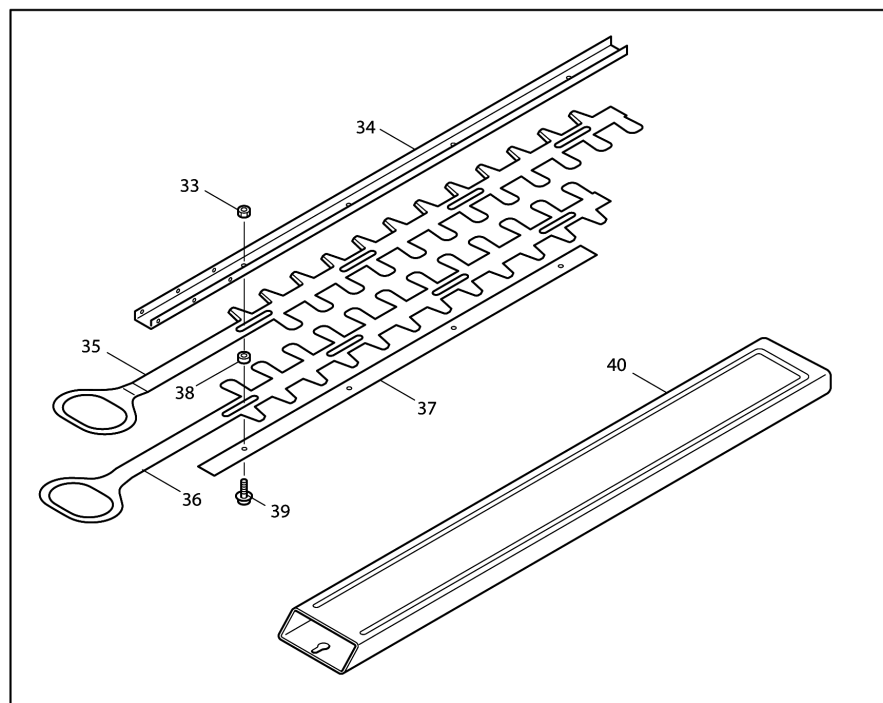

Model No.UH6330 HEDGE TRIMMER 630MM

Model No.UH6330 HEDGE TRIMMER 630MM

Item	Parts No.	Description	I/C	Qty	New/Old	Opt. 1	Opt. 2	Note
001	957800410	CARBON BRUSH CPL.		1				
002	970001220	SWITCH		1				
003	970801230	FIELD ASS'Y 230-240V		1				
004	970201220	SCREW WIRE CONNECTOR		1				
005	970311300	CAPACITOR+REACTANCE		1				
006	970001210	SWITCH		1	*			
006-1	970001210	SWITCH	O	1				
007	970311250	CONNECTING CABLE		1				
008	960101074	BALL BEARING		1				
009	970801830	ARMATURE ASS'Y 230-240V		1				
D10		INC. 8,10						
010	960101104	BALL BEARING 6000ZZ		1				
011	204152010	CORD GUARD		1				
012	970102200	CABLE WITH PLUG		1				
013	221213111	HAND GUARD		1				
014	980114292	CAUTION LABEL		1				
015	913540205	SCREW M4X20		2				
016	917005250	SCREW M5X25		2				
017	221310110	TUBULAR HANDLE		1				
018	221145110	PURESSURE SPRING		1				
019	221144110	FRONT GRIP SWITCH		1				
020	980114296	LABEL		1				
021	920204000	HEXAGONAL NUT		2				
022	203152050	TRACTION RELIEF		1				
023	915635164	SELF-CUTTING SCREW M3.5X16		2				
024	221145120	PRESSURE SPRING		1				
025	221220011	GEAR ASSEMBLY		1				
026	221211010	GEAR PLATE WITH AXLE		1				
027	221144120	REAR GRIP SWITCH		1				
028	920205000	HEX. NUT M5		2				
029	221110611	CASE, CPL.		1				
030	221144130	SWITCH FORK		1				
031	913540205	SCREW M4X20		8				
032	001230010	SCREW M4X35X25		2				
033	221233170	HEXAGONAL NUT M5		5				
034	221233141	MOUNTING BAR 63CM		1				
035	221233410	SHEAR PLATE B		1				
036	221233330	SHEAR PLATE B		1				
037	221233430	BAR		1				
038	221233150	DISTANCE PIECE		5				
039	221233160	SCREW M5X14		5				
040	220233620	SHEATH 55-63CM		1				

Please order the parts with part number.

Print Date 4/7/2019

Model No.UH6330 HEDGE TRIMMER 630MM

Item	Parts No.	Description	I/C	Qty	New/Old	Opt. 1	Opt. 2	Note
041	221230641	SHEAR BLADE CPT. 63CM		1				
D10		INC. 33-40						
042	221229240	PLATE		1				

Please order the parts with part number.

Print Date 4/7/2019