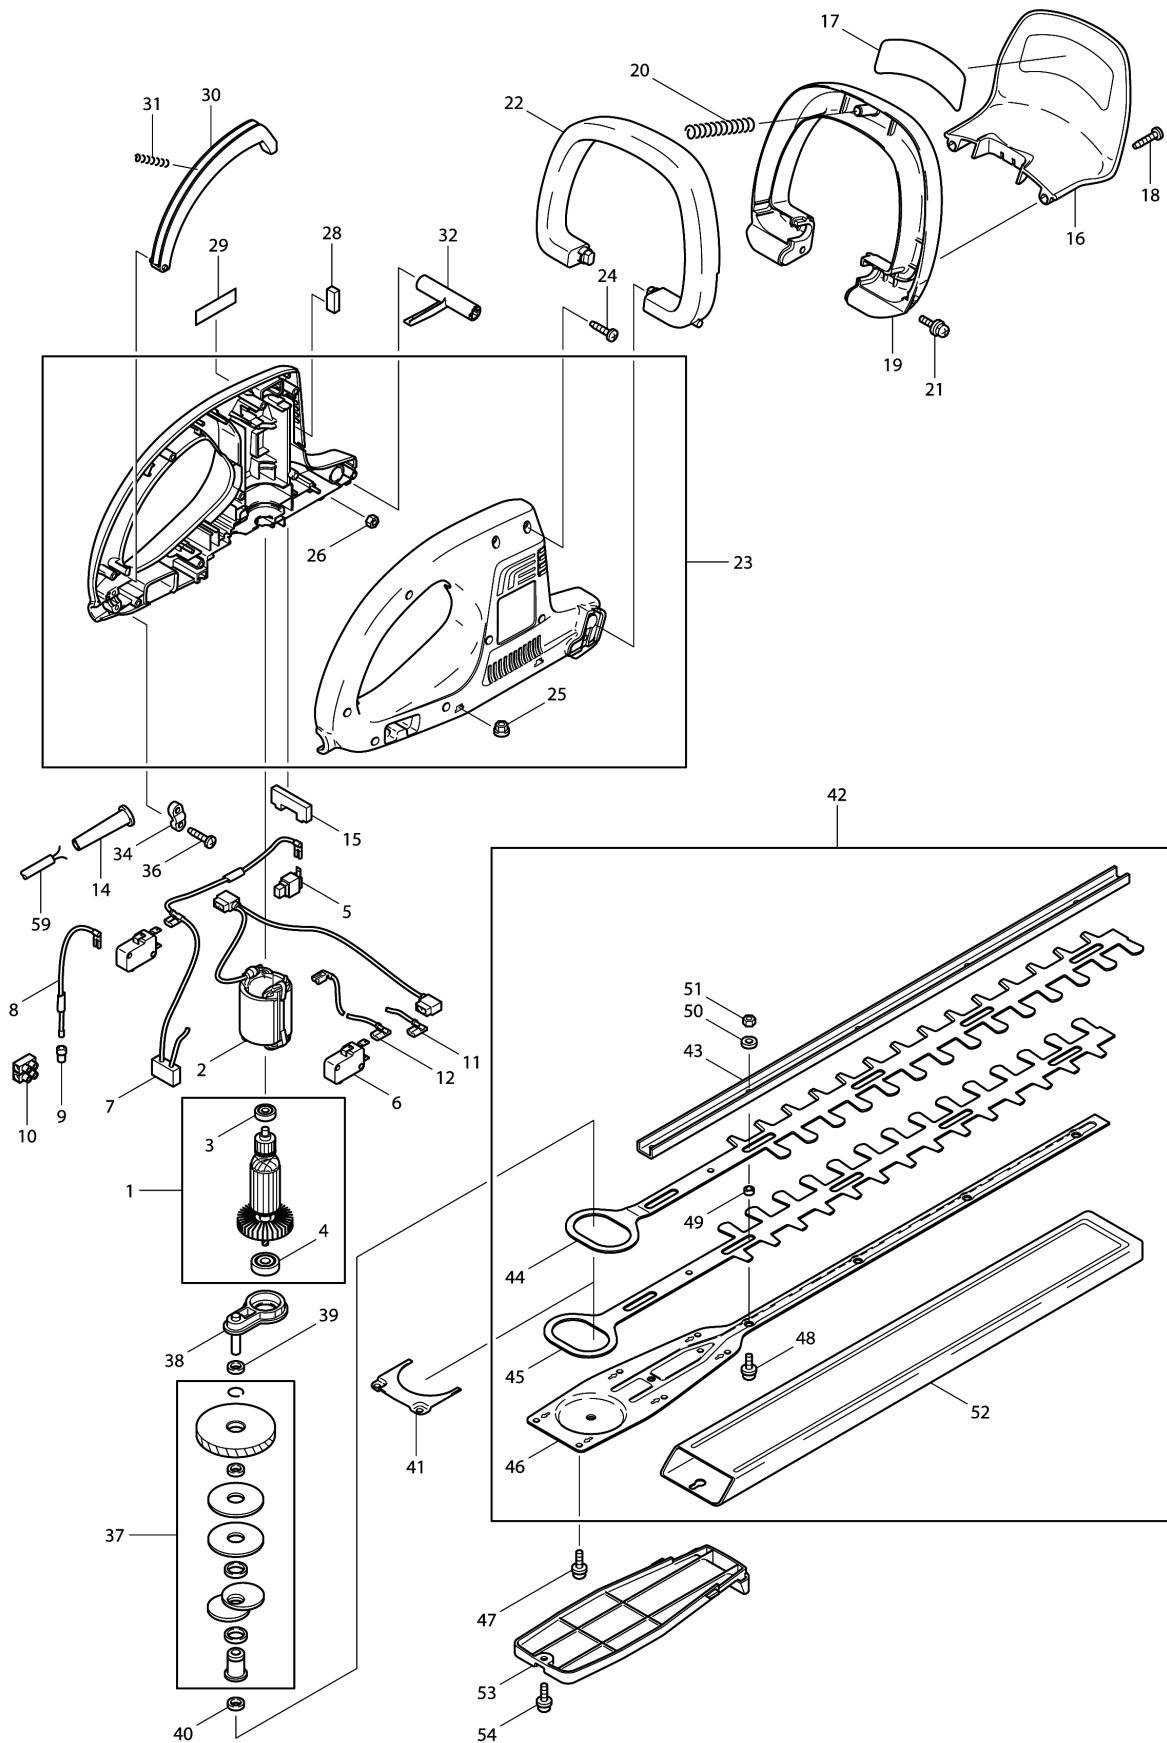

Model No.UH5550 HEDGE TRIMMER 550MM