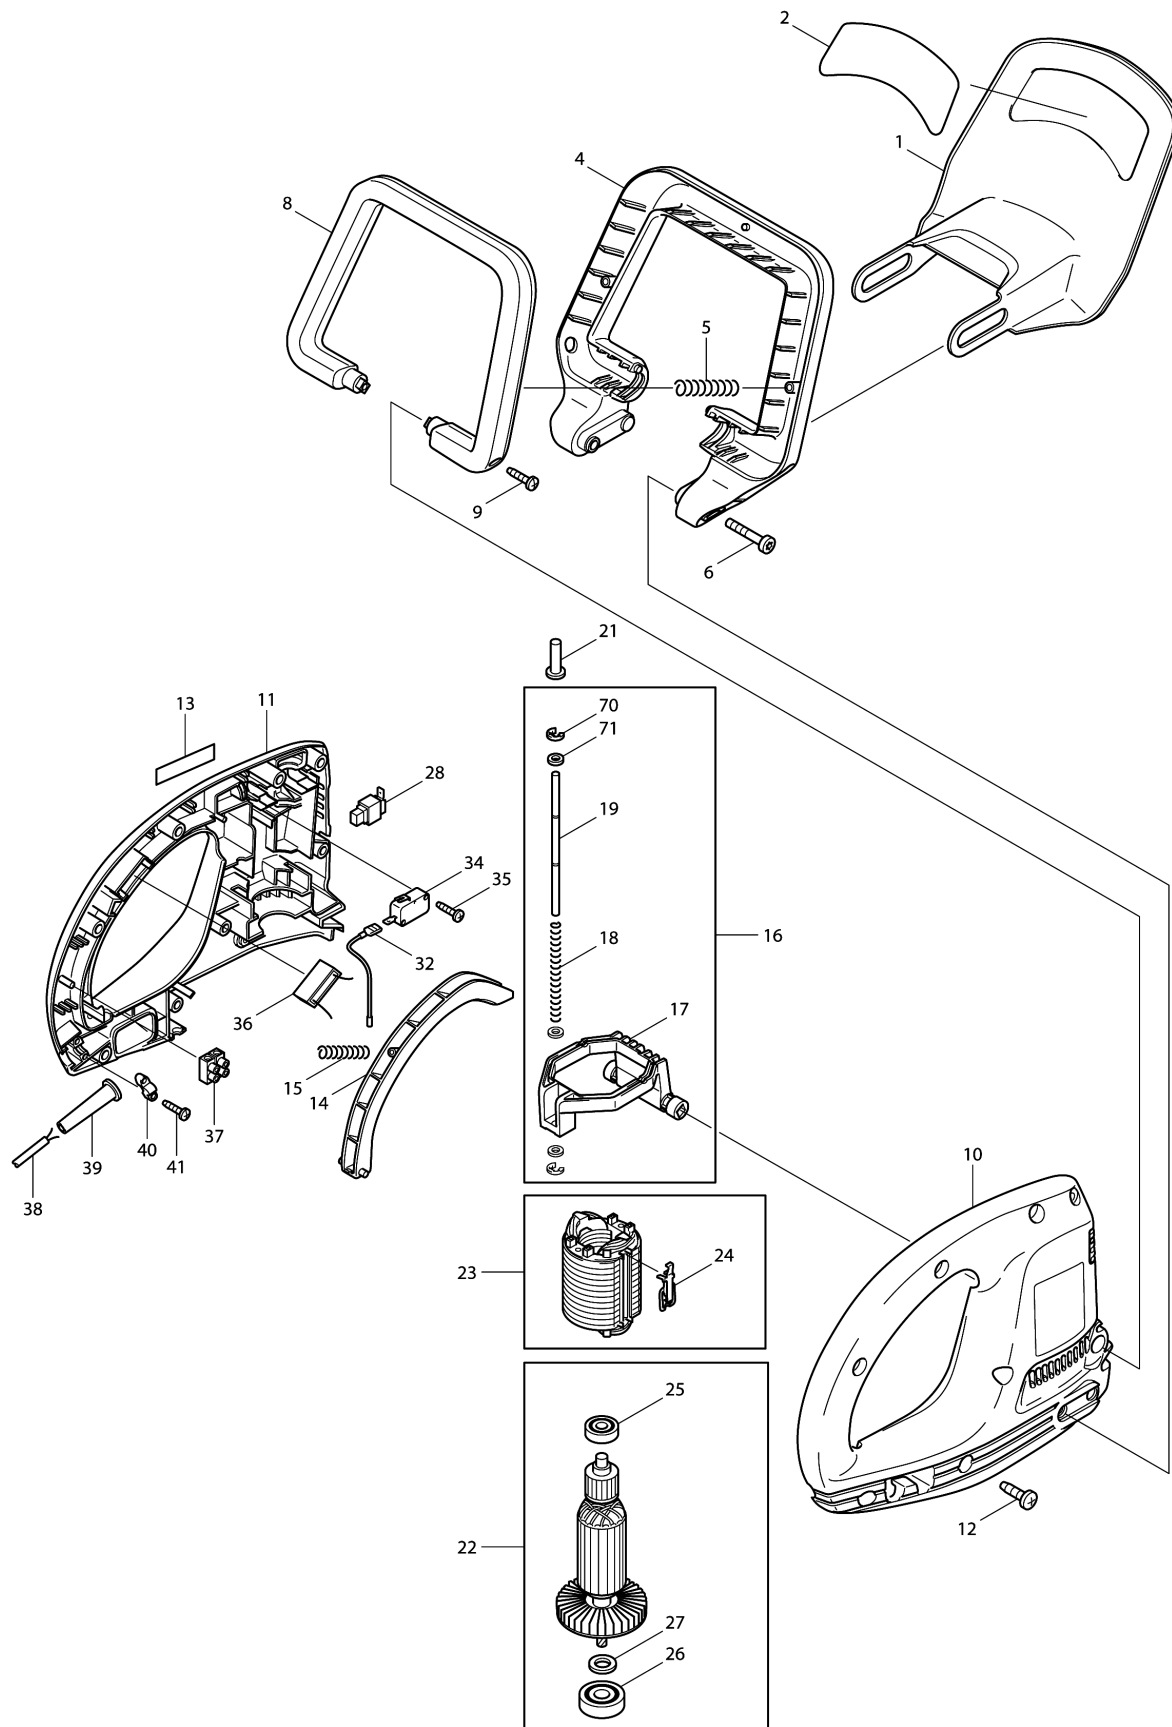

Model No.UH5520 HEDGE TRIMMER