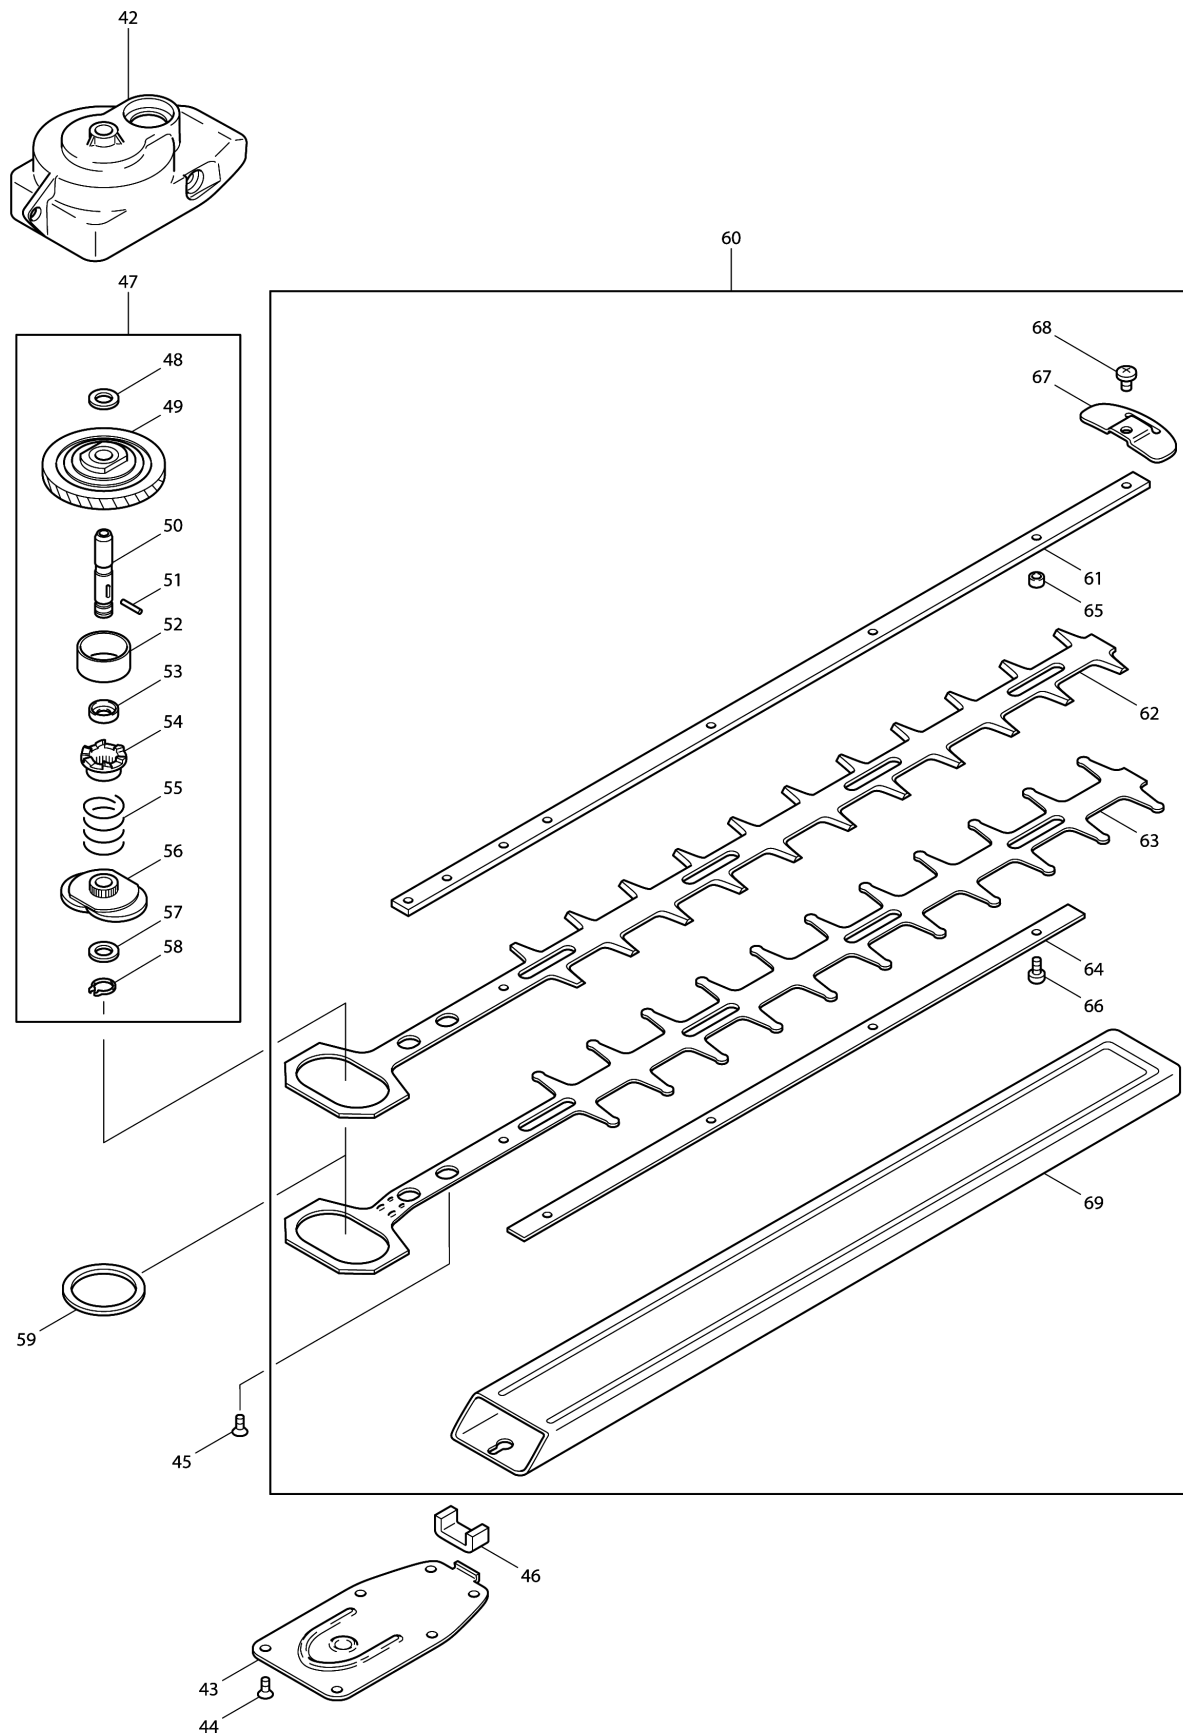

Model No.UH5520 HEDGE TRIMMER