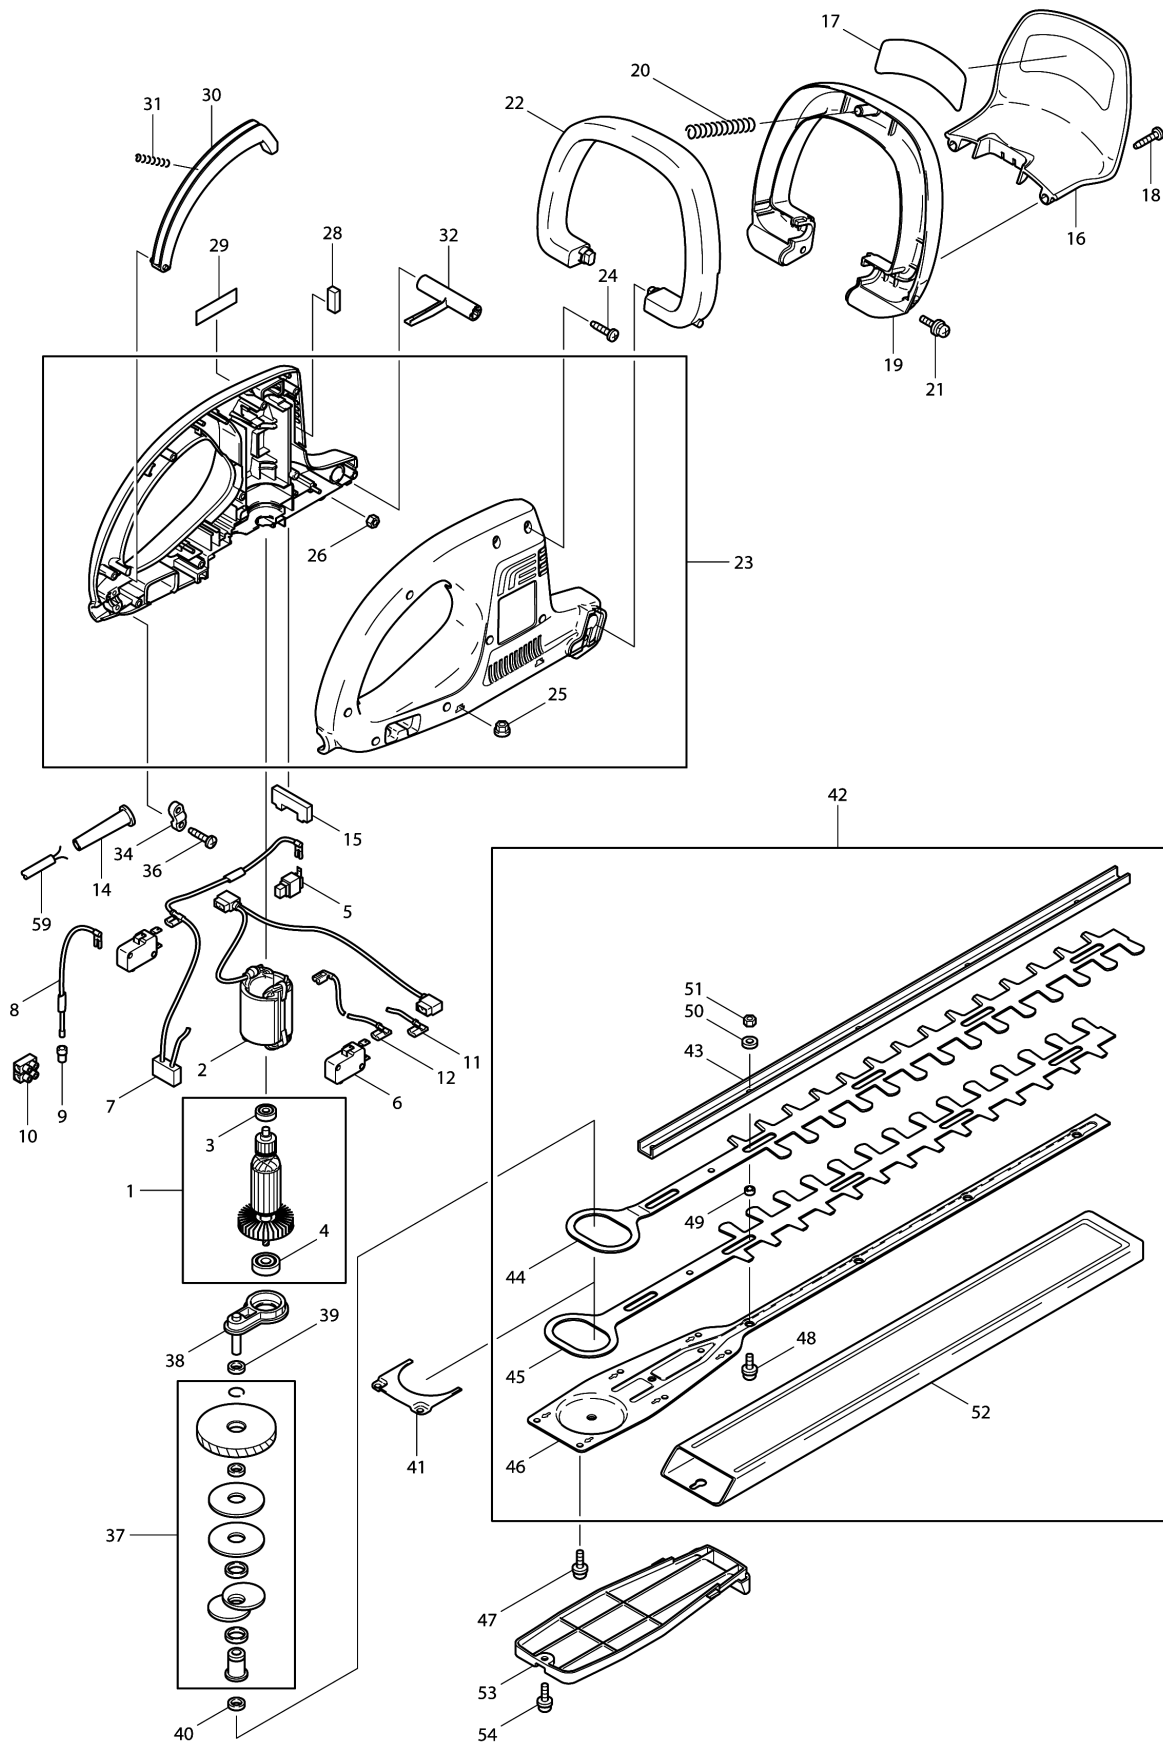

Model No.UH4050 HEDGE TRIMMER 400MM