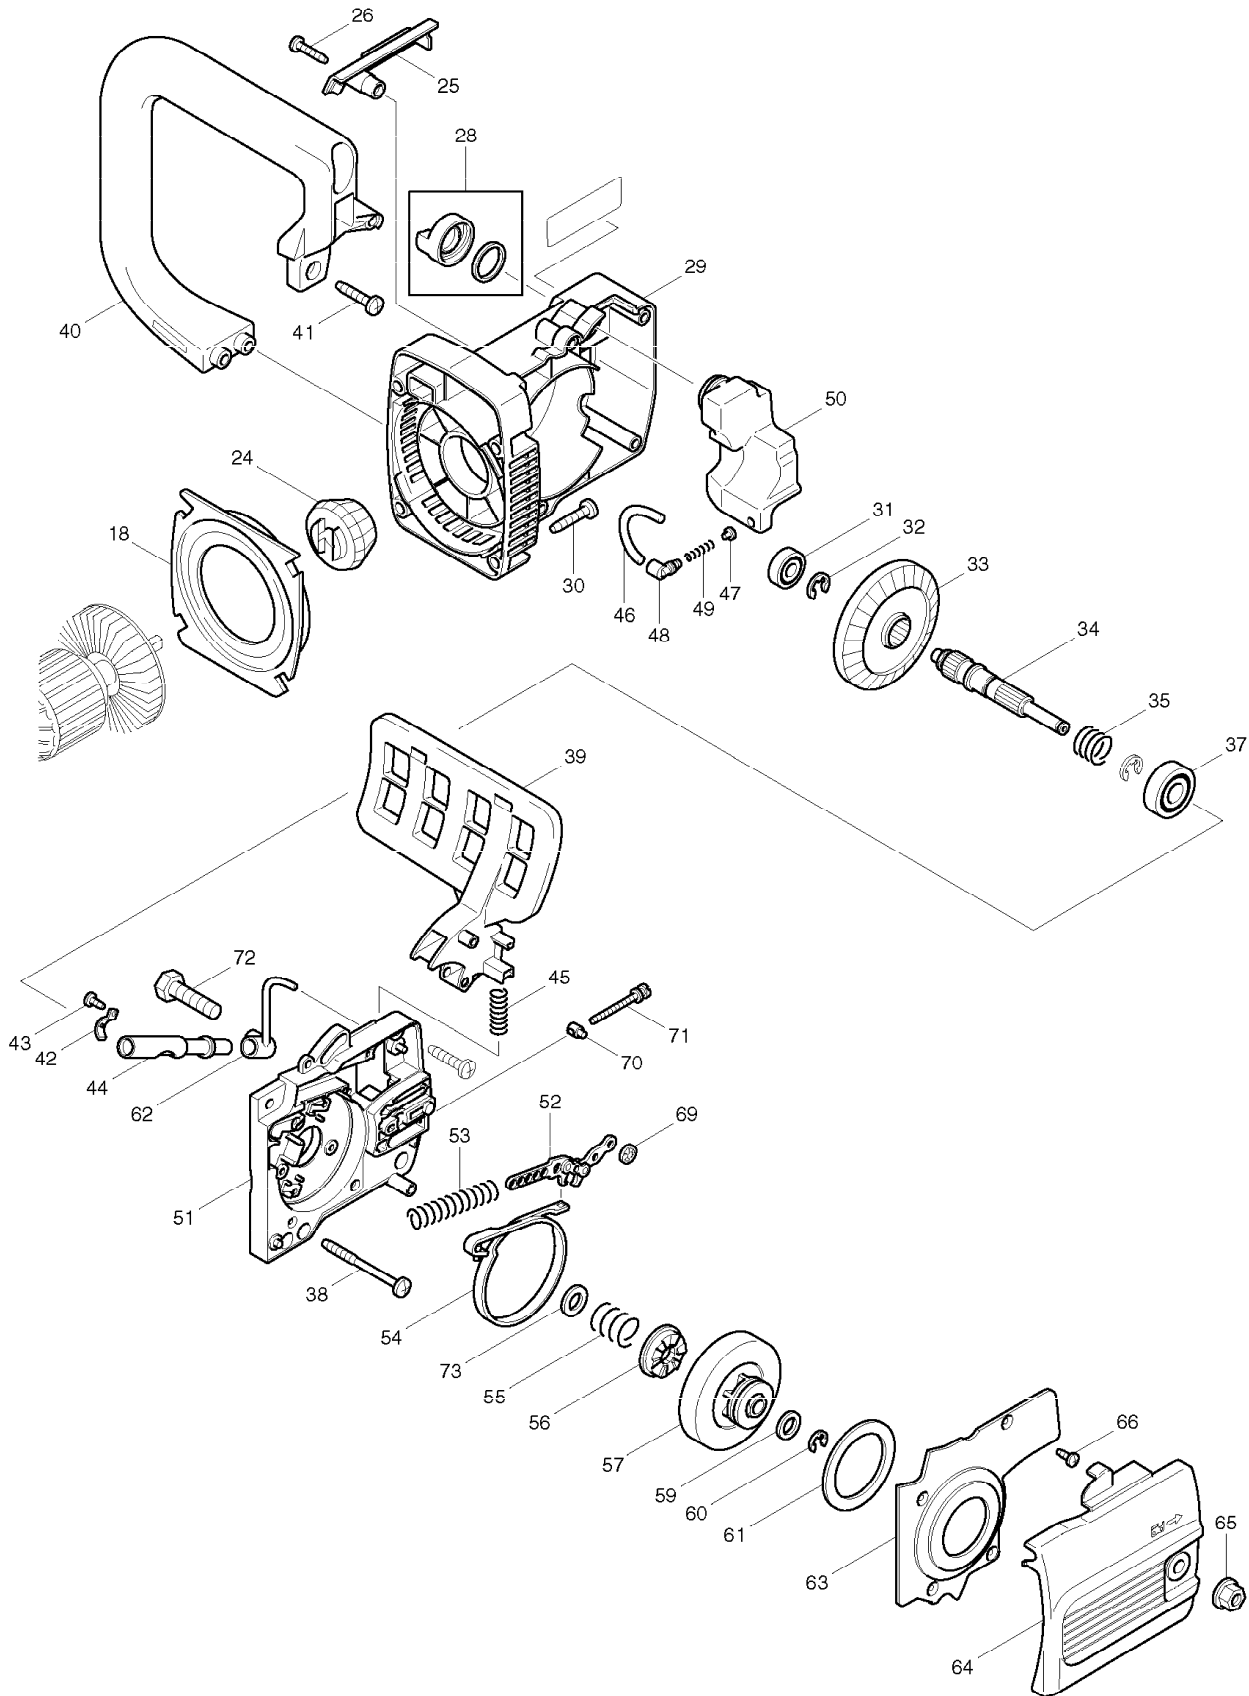

SERVICE DRAWING

MODEL NO. UC3503A