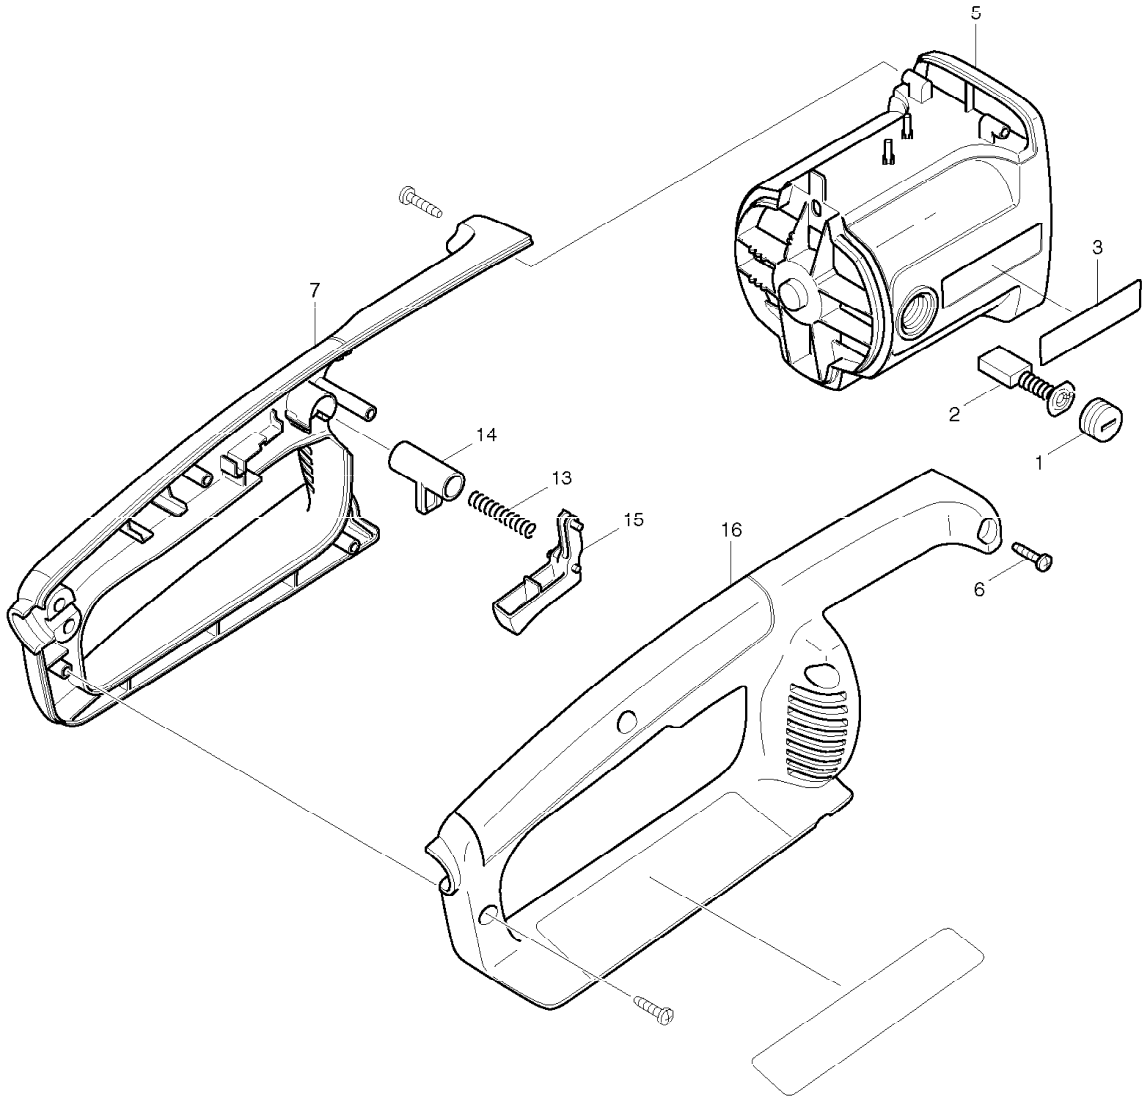

SERVICE DRAWING

MODEL NO. UC3503A