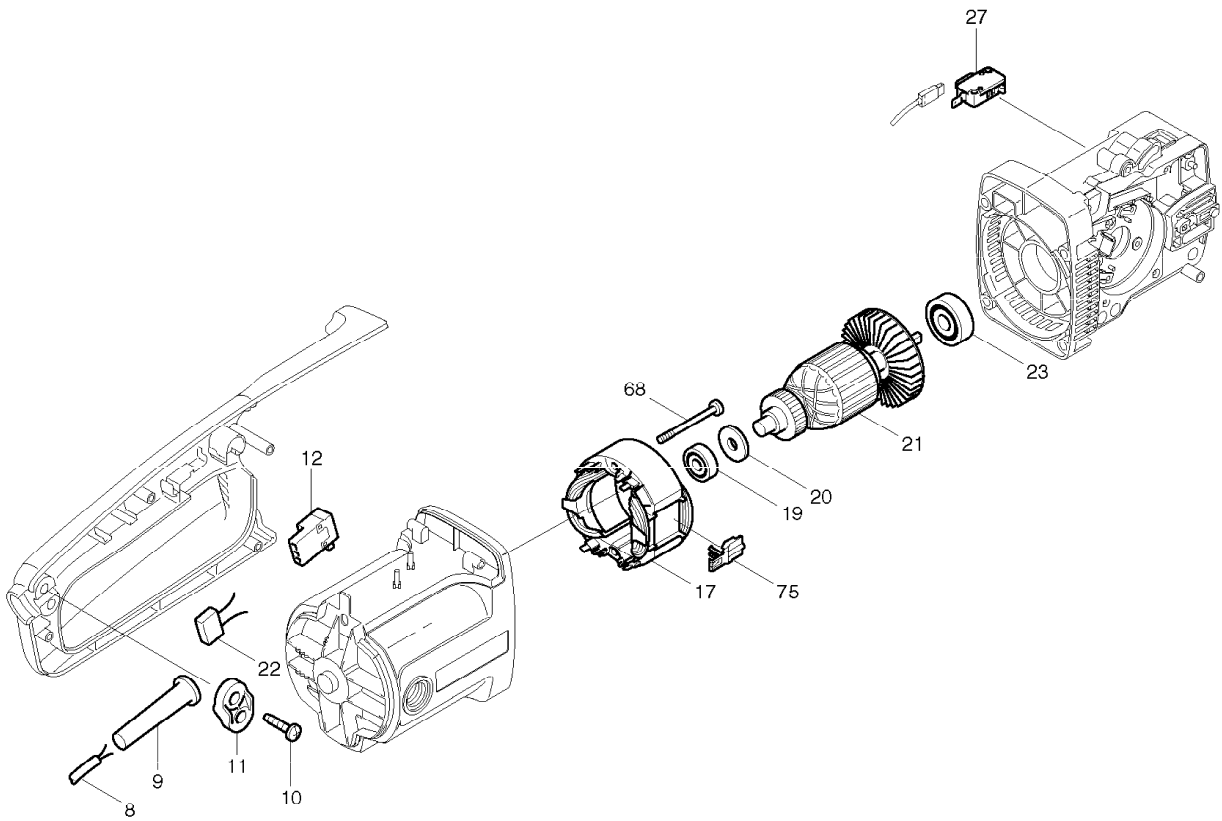

SERVICE DRAWING

MODEL NO. UC3503A