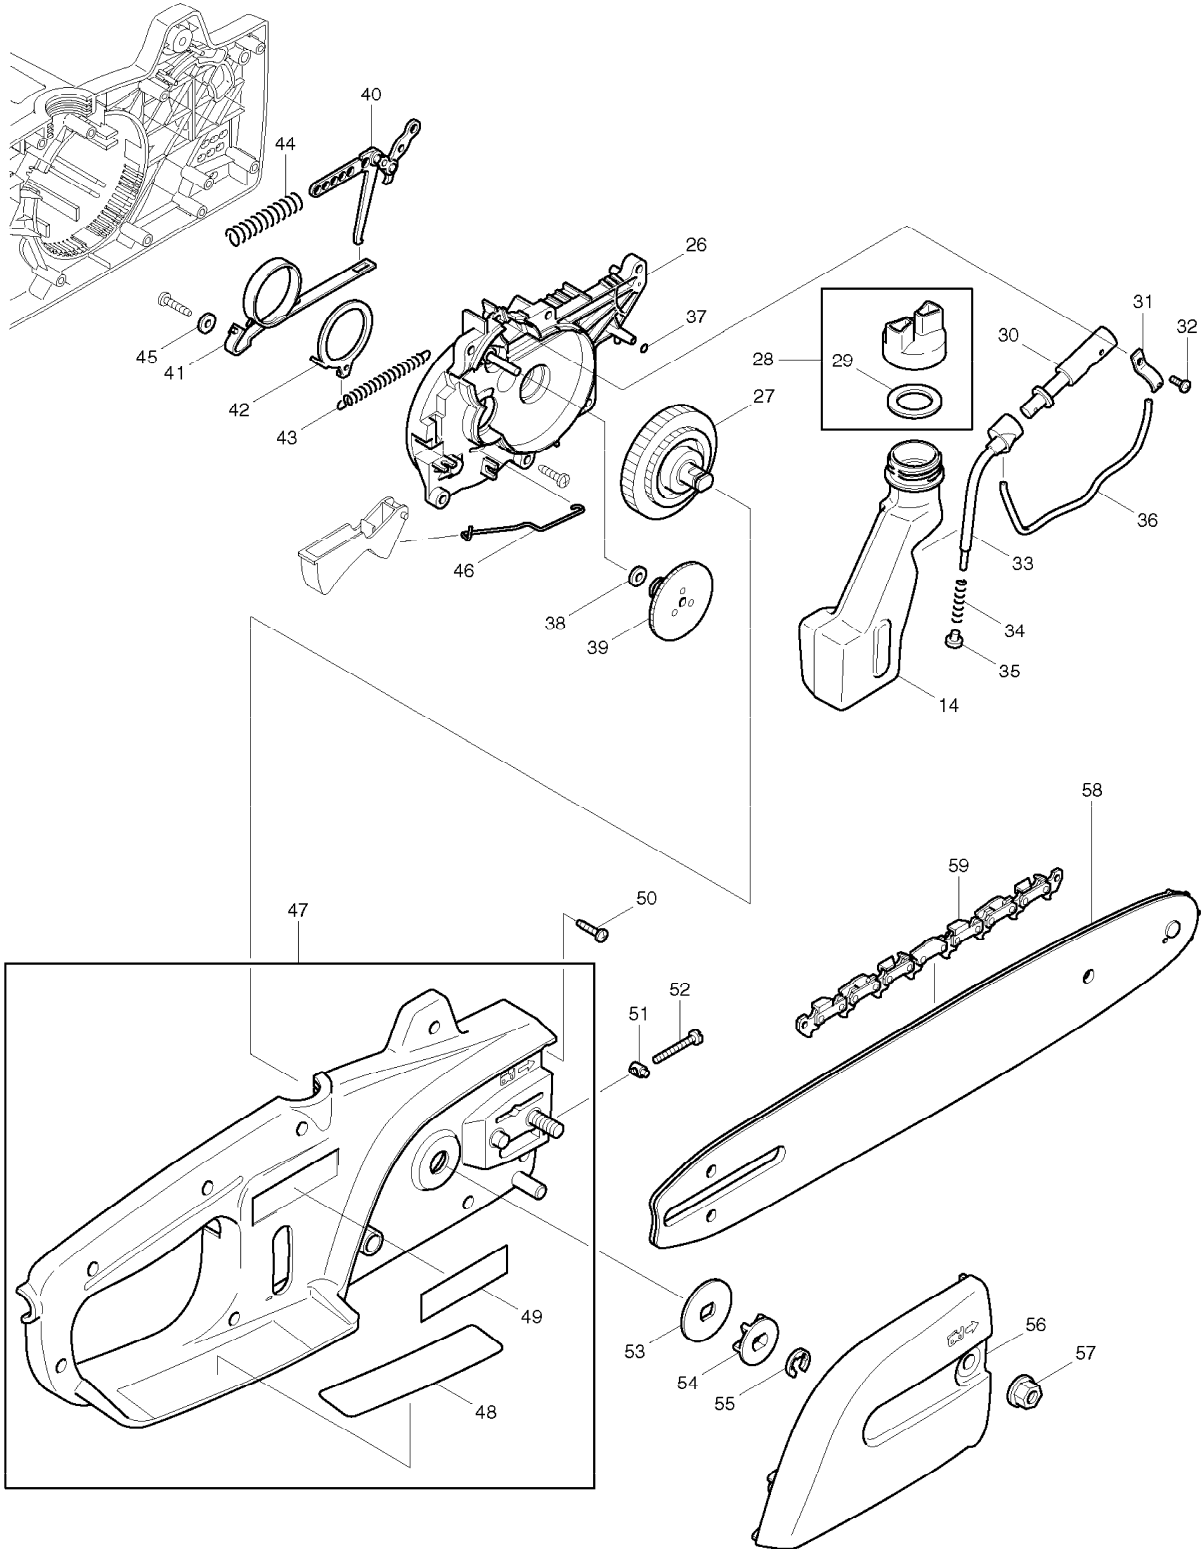

SERVICE DRAWING

MODEL NO. UC3010A

SERVICE DRAWING

MODEL NO. UC3010A

SPARE PARTS LIST

MODEL NO. UC3010A

ITEM	PART NO.	DESCRIPTION	QTY	NOTE
001	210111610	CASE LEFT CPL.	1	
002	210310010	FRONT HANDLE	1	
003	913540185	SCREW 4X18	2	
004	913540185	SCREW 4X18	2	
005	913540185	SCREW 4X18	1	
006	210213040	HAND GUARD	1	
007	913550165	SCREW 5X16	1	
008	924605510	WASHER 5.5/18X1.6	1	
009	210213030	SPRING FOR HAND GUARD	1	
010	210144010	SWITCH BUTTON	1	
011	225144010	LOCKING BUTTON	1	
012	225145010	SPRING	1	
013	975001200	PUSH BUTTON	1	
014	210114020	OIL TANK	1	
015	210118010	AIR GUIDE PLATE	1	
016	*****	*****	***	*****
017	970803230	STATOR ASS'Y 220-240V	1	
018	970803280	CONNECTING BOARD CPL.	1	
019	957823410	CARBON BRUSH	2	
020	913550655	SCREW 5X65	2	
021	970109820	CAPACITOR	1	
022	970001200	SWITCH	1	
023	970102310	CABLE WITH PLUG	1	
024	225152010	BREAK PROTECTION	1	
025	225152050	TRACTIN RELIEF, YELLOW	1	
026	210211100	GEAR PLATE CPL.	1	
027	210221100	GEAR CPL.	1	
028	205114202	TANK PLUG CPL.	1	
029	963100081	GASKET	1	
030	021245003	OIL PUMP CPL.	1	
031	203245001	HOLDER FOR OIL PUMP	1	
032	915735100	SCREW M3.5X10	1	
033	965451210	CONNECTION FOR OIL PUMP	1	
034	021245060	PRESSURE SPRING	1	
035	021245100	PLUG	1	
036	965452380	VENTILATION LINE	1	
037	963203010	O-RING 3.5X1	1	
038	925305000	WASHER 5/12X0.5	1	
039	210221030	DRIVE WHEEL, OILPUMP	1	
040	210213300	BRAKE SPRING HOLDER CPL.	1	
041	210213500	BRAKE SPRING	1	
042	210213020	BRAKE RING	1	
043	210213050	SPRING	1	
044	028213521	SPRING	1	
045	924204320	WASHER 4.3/12X1.2	1	
046	210271080	SWITCH ROD	1	
047	210110620	CASE RIGHT CPL.	1	
048	980114181	LABEL	1	
049	980114348	LABEL	1	
050	913540185	SCREW 4X18	14	
051	001213042	NUT WITH PIVOT	1	
052	901505354	SCREW M5X35	1	
053	210224050	STOP DISC 40X1	1	
054	210224010	RIM SPROCKET 3/8"	1	