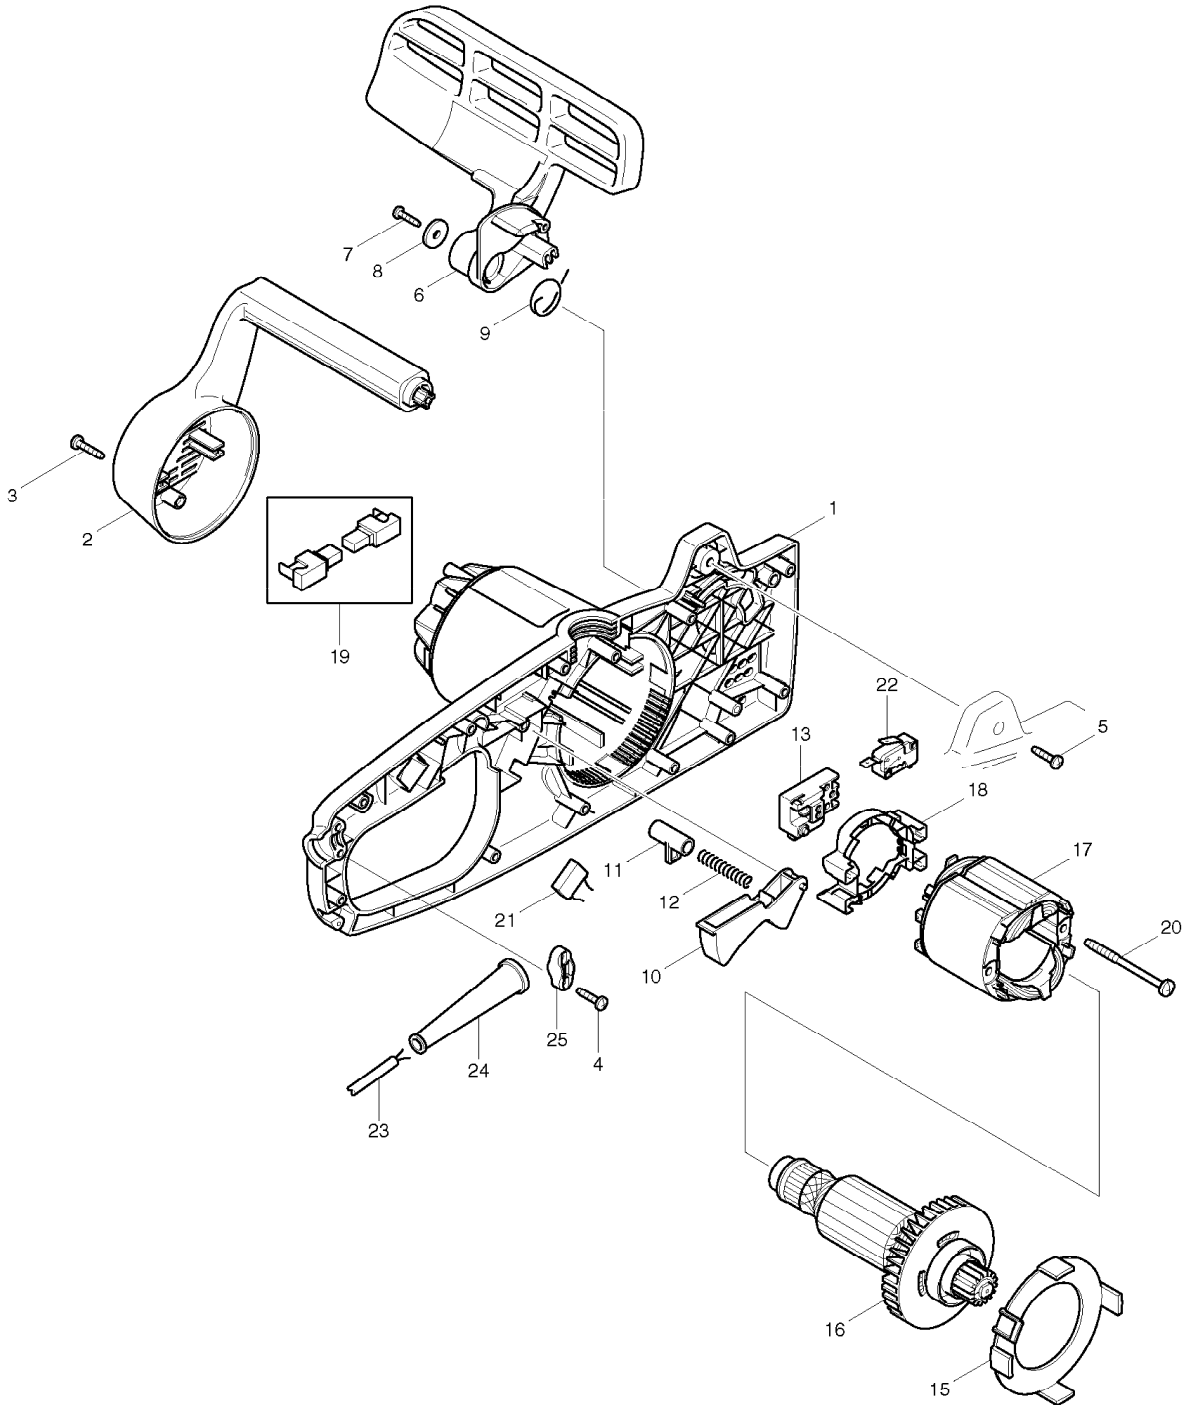

SERVICE DRAWING

MODEL NO. UC3010A

SERVICE DRAWING

MODEL NO. UC3010A

SPARE PARTS LIST

MODEL NO. UC3010A

ITEM	PART NO.	DESCRIPTION	QTY	NOTE
001	210111610	CASE LEFT CPL.	1	
002	210310010	FRONT HANDLE	1	
003	913540185	SCREW 4X18	2	
004	913540185	SCREW 4X18	2	
005	913540185	SCREW 4X18	1	
006	210213040	HAND GUARD	1	
007	913550165	SCREW 5X16	1	
008	924605510	WASHER 5.5/18X1.6	1	
009	210213030	SPRING FOR HAND GUARD	1	
010	210144010	SWITCH BUTTON	1	
011	225144010	LOCKING BUTTON	1	
012	225145010	SPRING	1	
013	975001200	PUSH BUTTON	1	
014	210114020	OIL TANK	1	
015	210118010	AIR GUIDE PLATE	1	
016	*****	*****	***	*****
017	970803230	STATOR ASS'Y 220-240V	1	
018	970803280	CONNECTING BOARD CPL.	1	
019	957823410	CARBON BRUSH	2	
020	913550655	SCREW 5X65	2	
021	970109820	CAPACITOR	1	
022	970001200	SWITCH	1	
023	970102310	CABLE WITH PLUG	1	
024	225152010	BREAK PROTECTION	1	
025	225152050	TRACTIN RELIEF, YELLOW	1	
026	210211100	GEAR PLATE CPL.	1	
027	210221100	GEAR CPL.	1	
028	205114202	TANK PLUG CPL.	1	
029	963100081	GASKET	1	
030	021245003	OIL PUMP CPL.	1	
031	203245001	HOLDER FOR OIL PUMP	1	
032	915735100	SCREW M3.5X10	1	
033	965451210	CONNECTION FOR OIL PUMP	1	
034	021245060	PRESSURE SPRING	1	
035	021245100	PLUG	1	
036	965452380	VENTILATION LINE	1	
037	963203010	O-RING 3.5X1	1	
038	925305000	WASHER 5/12X0.5	1	
039	210221030	DRIVE WHEEL, OILPUMP	1	
040	210213300	BRAKE SPRING HOLDER CPL.	1	
041	210213500	BRAKE SPRING	1	
042	210213020	BRAKE RING	1	
043	210213050	SPRING	1	
044	028213521	SPRING	1	
045	924204320	WASHER 4.3/12X1.2	1	
046	210271080	SWITCH ROD	1	
047	210110620	CASE RIGHT CPL.	1	
048	980114181	LABEL	1	
049	980114348	LABEL	1	
050	913540185	SCREW 4X18	14	
051	001213042	NUT WITH PIVOT	1	
052	901505354	SCREW M5X35	1	
053	210224050	STOP DISC 40X1	1	
054	210224010	RIM SPROCKET 3/8"	1	