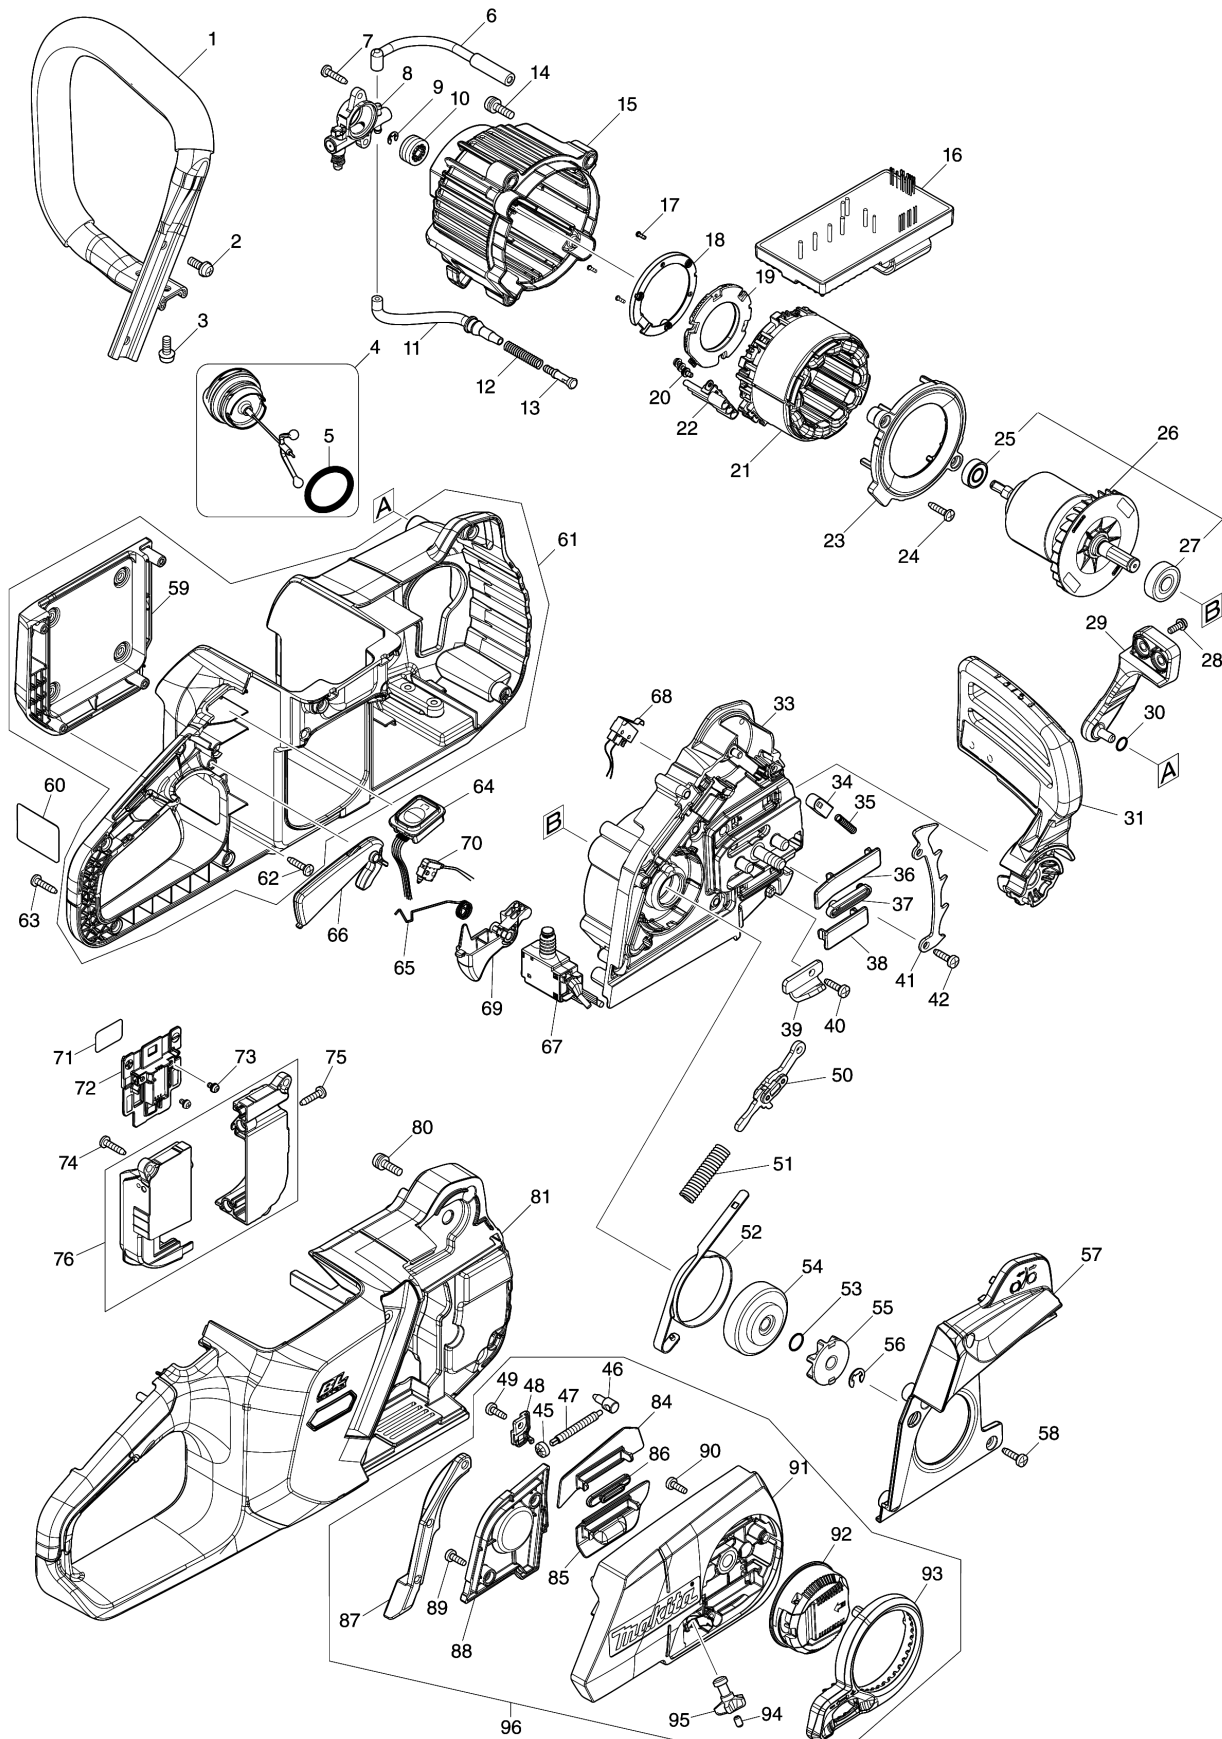

Model No.UC017G 450MM CORDLESS CHAIN SAW

Model No.UC017G 450MM CORDLESS CHAIN SAW

Item	Parts No.	Description	I/C	Qty	New/Old	Opt. 1	Opt. 2	Note
001	327932-9	FRONT HANDLE		1				
002	911218-7	PAN HEAD SCREW M5X14		2				
003	911218-7	PAN HEAD SCREW M5X14		2				
004	122A77-2	TANK CAP ASSEMBLY		1				
D10		INC. 5						
005	213080-9	O RING 29.5		1				
006	422835-3	OIL TUBE 3-117		1				
007	266326-2	TAPPING SCREW 4X18		2				
008	142857-4	OIL PUMP COMPLETE		1				
009	961011-9	STOP RING E-4		1				
010	226884-0	WORM GEAR		1				
011	422836-1	OIL TUBE 3-108		1				
012	231975-4	SPRING		1				
013	452666-6	NIPPLE		1				
014	911228-4	PAN HEAD SCREW M5X18		3				
015	413C89-1	MOTOR HOUSING		1				
016	620H71-5	CONTROLLER		1				
017	266490-9	TAPPING SCREW PT 2X6		3				
018	687B69-9	STOPPER		1				
019	620H75-7	CONTROLLER B		1				
020	652031-1	PAN HEAD SCREW M3X6		3				
021	629B00-9	STATOR		1				
022	632T19-7	LEAD UNIT		1				
023	413C90-6	BAFFLE PLATE		1				
024	266326-2	TAPPING SCREW 4X18		2				
025	210016-9	BALL BEARING 698ZZ		1				
026	519732-3	ROTOR ASS'Y		1				
D10		INC. 25,27						
027	210059-1	BALL BEARING 6000DDW		1				
028	911118-1	PAN HEAD SCREW M4X12		2				
029	413C92-2	FRONT HAND GUARD RETAINER		1				
030	213594-8	O RING 7		1				
031	141J69-6	FRONT HAND GUARD COMPLETE		1				
C10	8050E6-6	CAUTION LABEL		1				
033	136612-4	HOUSING BASE ASSEMBLY		1				
C10	263002-9	RUBBER PIN 4		1				
034	313398-9	HAND GUARD GUIDE		1				
035	234210-9	COMPRESSION SPRING 3		1				
036	413D07-5	GUARD A		1				
037	422834-5	GROMMET A		1				
038	413D08-3	GUARD B		1				