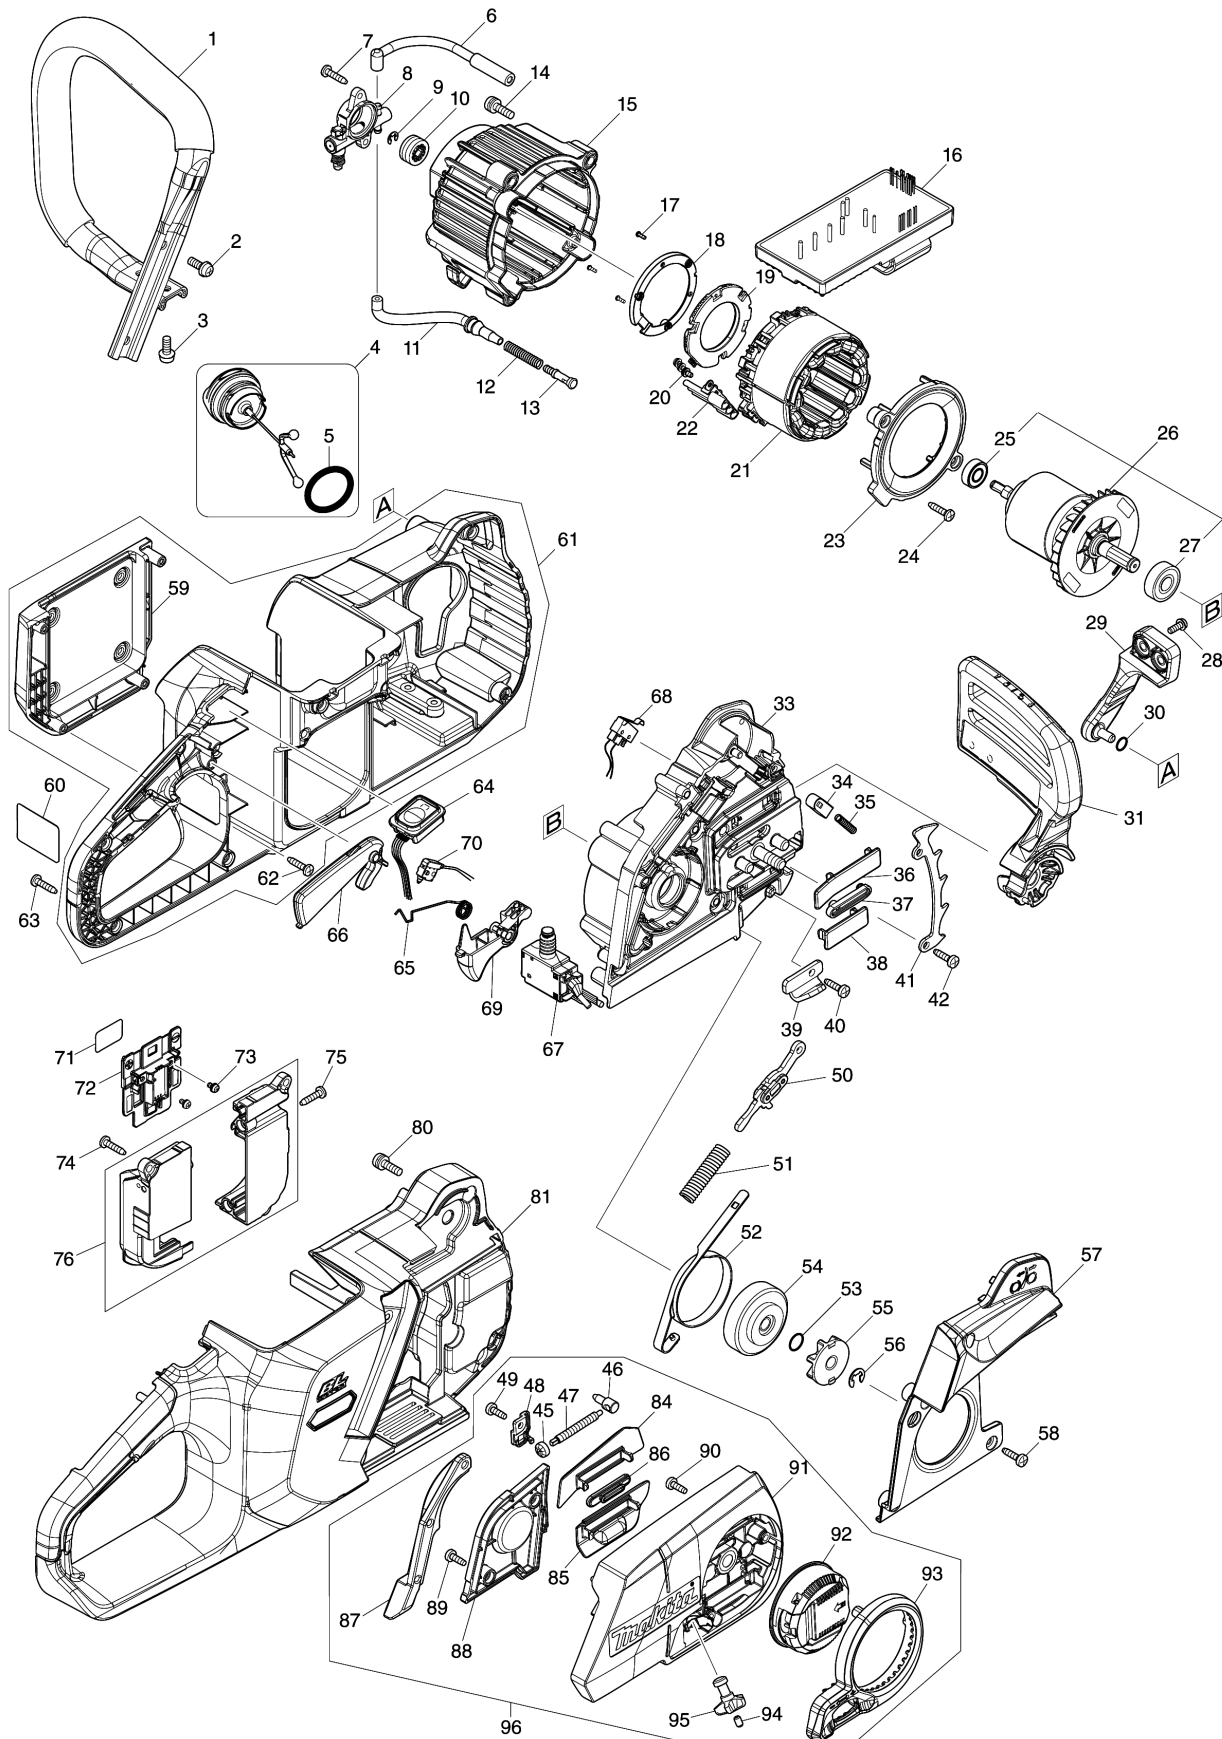

Model No.UC016G 400MM CORDLESS CHAIN SAW

Model No.UC016G 400MM CORDLESS CHAIN SAW

Item	Parts No.	Description	I/C	Qty	New/Old	Opt. 1	Opt. 2	Note
001	327932-9	FRONT HANDLE		1				
002	911218-7	PAN HEAD SCREW M5X14		2				
003	911218-7	PAN HEAD SCREW M5X14		2				
004	122A77-2	TANK CAP ASSEMBLY		1				
D10		INC. 5						
005	213080-9	O RING 29.5		1				
006	422835-3	OIL TUBE 3-117		1				
007	266326-2	TAPPING SCREW 4X18		2				
008	142857-4	OIL PUMP COMPLETE		1				
009	961011-9	STOP RING E-4		1				
010	226884-0	WORM GEAR		1				
011	422836-1	OIL TUBE 3-108		1				
012	231975-4	SPRING		1				
013	452666-6	NIPPLE		1				
014	911228-4	PAN HEAD SCREW M5X18		3				
015	413C89-1	MOTOR HOUSING		1				
016	620H71-5	CONTROLLER		1				
017	266490-9	TAPPING SCREW PT 2X6		3				
018	687B69-9	STOPPER		1				
019	620H75-7	CONTROLLER B		1				
020	652031-1	PAN HEAD SCREW M3X6		3				
021	629B00-9	STATOR		1				
022	632T19-7	LEAD UNIT		1				
023	413C90-6	BAFFLE PLATE		1				
024	266326-2	TAPPING SCREW 4X18		2				
025	210016-9	BALL BEARING 698ZZ		1				
026	519732-3	ROTOR ASS'Y		1				
D10		INC. 25,27						
027	210059-1	BALL BEARING 6000DDW		1				
028	911118-1	PAN HEAD SCREW M4X12		2				
029	413C92-2	FRONT HAND GUARD RETAINER		1				
030	213594-8	O RING 7		1				
031	141J69-6	FRONT HAND GUARD COMPLETE		1				
C10	8050E6-6	CAUTION LABEL		1				
033	136612-4	HOUSING BASE ASSEMBLY		1				
C10	263002-9	RUBBER PIN 4		1				
034	313398-9	HAND GUARD GUIDE		1				
035	234210-9	COMPRESSION SPRING 3		1				
036	413D07-5	GUARD A		1				
037	422834-5	GROMMET A		1				
038	413D08-3	GUARD B		1				