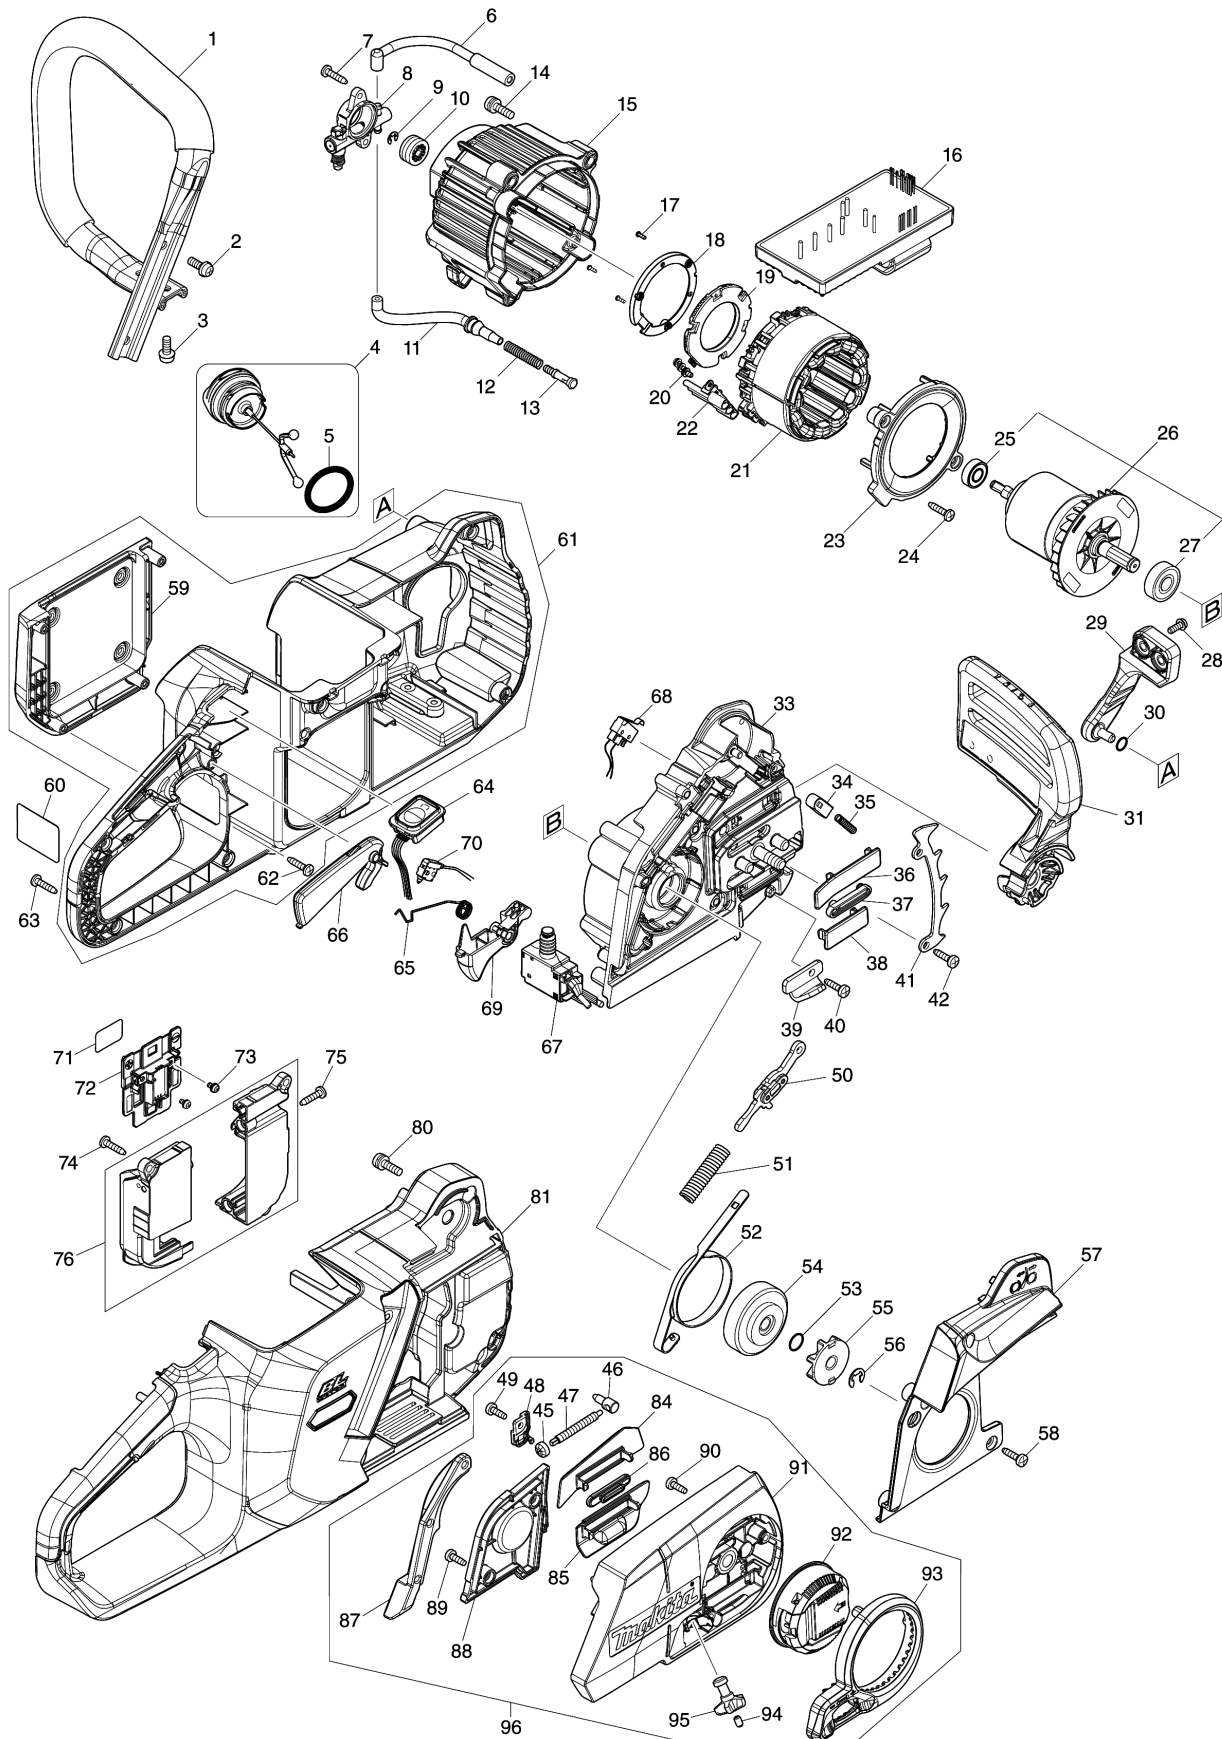

Model No.UC015G 350MM CORDLESS CHAIN SAW

Model No.UC015G 350MM CORDLESS CHAIN SAW

Item	Parts No.	Description	I/C	Qty	New/Old	Opt. 1	Opt. 2	Note
001	327932-9	FRONT HANDLE		1				
002	911218-7	PAN HEAD SCREW M5X14		2				
003	911218-7	PAN HEAD SCREW M5X14		2				
004	122A77-2	TANK CAP ASSEMBLY		1				
D10		INC. 5						
005	213080-9	O RING 29.5		1				
006	422835-3	OIL TUBE 3-117		1				
007	266326-2	TAPPING SCREW 4X18		2				
008	142857-4	OIL PUMP COMPLETE		1				
009	961011-9	STOP RING E-4		1				
010	226884-0	WORM GEAR		1				
011	422836-1	OIL TUBE 3-108		1				
012	231975-4	SPRING		1				
013	452666-6	NIPPLE		1				
014	911228-4	PAN HEAD SCREW M5X18		3				
015	413C89-1	MOTOR HOUSING		1				
016	620H71-5	CONTROLLER		1				
017	266490-9	TAPPING SCREW PT 2X6		3				
018	687B69-9	STOPPER		1				
019	620H75-7	CONTROLLER B		1				
020	652031-1	PAN HEAD SCREW M3X6		3				
021	629B00-9	STATOR		1				
022	632T19-7	LEAD UNIT		1				
023	413C90-6	BAFFLE PLATE		1				
024	266326-2	TAPPING SCREW 4X18		2				
025	210016-9	BALL BEARING 698ZZ		1				
026	519732-3	ROTOR ASS'Y		1				
D10		INC. 25,27						
027	210059-1	BALL BEARING 6000DDW		1				
028	911118-1	PAN HEAD SCREW M4X12		2				
029	413C92-2	FRONT HAND GUARD RETAINER		1				
030	213594-8	O RING 7		1				
031	141J69-6	FRONT HAND GUARD COMPLETE		1				
C10	8050E6-6	CAUTION LABEL		1				
033	136612-4	HOUSING BASE ASSEMBLY		1				
C10	263002-9	RUBBER PIN 4		1				
034	313398-9	HAND GUARD GUIDE		1				
035	234210-9	COMPRESSION SPRING 3		1				
036	413D07-5	GUARD A		1				
037	422834-5	GROMMET A		1				
038	413D08-3	GUARD B		1				