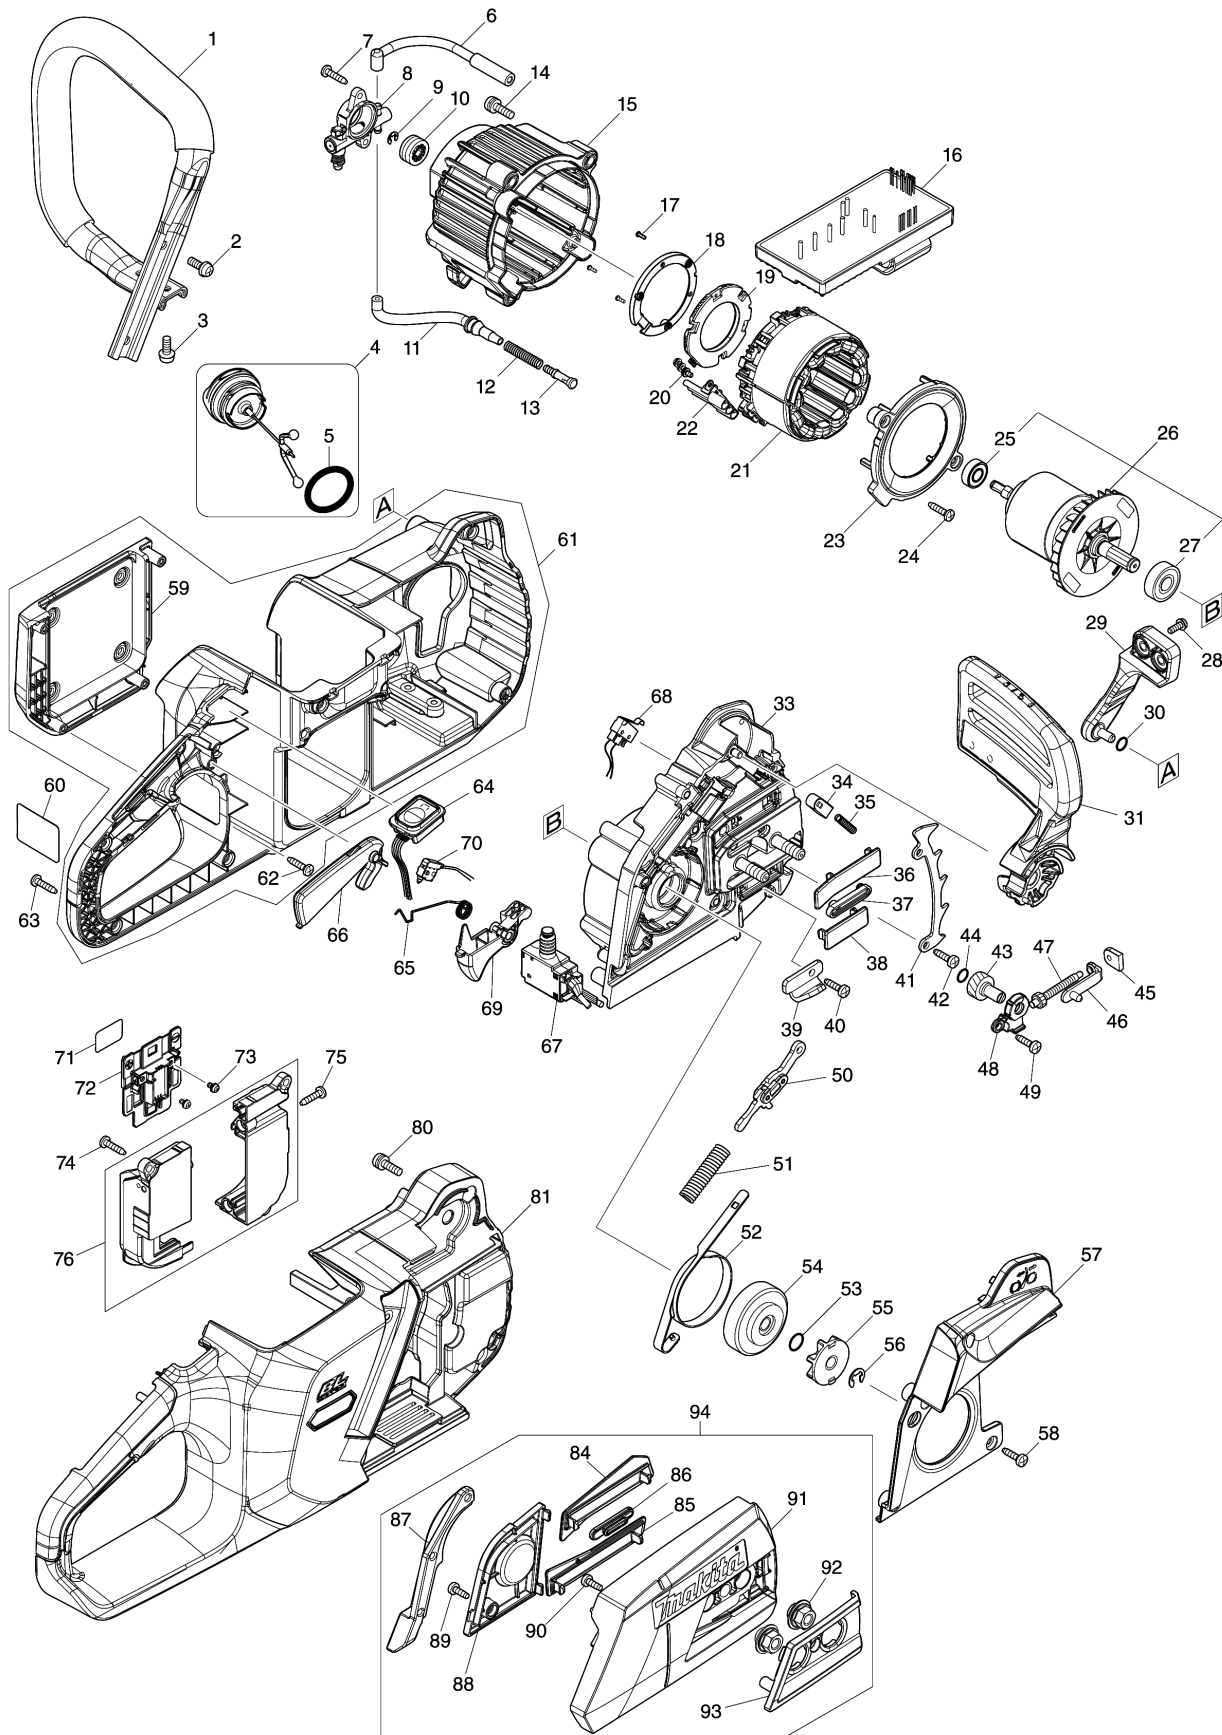

Model No.UC011G 350MM CORDLESS CHAIN SAW

Model No.UC011G 350MM CORDLESS CHAIN SAW

Item	Parts No.	Description	I/C	Qty	New/Old	Opt. 1	Opt. 2	Note
001	327932-9	FRONT HANDLE		1				
002	911218-7	PAN HEAD SCREW M5X14		2				
003	911218-7	PAN HEAD SCREW M5X14		2				
004	122A77-2	TANK CAP ASSEMBLY		1				
D10		INC. 5						
005	213080-9	O RING 29.5		1				
006	422835-3	OIL TUBE 3-117		1				
007	266326-2	TAPPING SCREW 4X18		2				
008	142857-4	OIL PUMP COMPLETE		1				
009	961011-9	STOP RING E-4		1				
010	226884-0	WORM GEAR		1				
011	422836-1	OIL TUBE 3-108		1				
012	231975-4	SPRING		1				
013	452666-6	NIPPLE		1				
014	911228-4	PAN HEAD SCREW M5X18		3				
015	413C89-1	MOTOR HOUSING		1				
016	620H71-5	CONTROLLER		1				
017	266490-9	TAPPING SCREW PT 2X6		3				
018	687B69-9	STOPPER		1				
019	620H75-7	CONTROLLER B		1				
020	652031-1	PAN HEAD SCREW M3X6		3				
021	629B00-9	STATOR		1				
022	632T19-7	LEAD UNIT		1				
023	413C90-6	BAFFLE PLATE		1				
024	266326-2	TAPPING SCREW 4X18		2				
025	210016-9	BALL BEARING 698ZZ		1				
026	519732-3	ROTOR ASS'Y		1				
D10		INC. 25,27						
027	210059-1	BALL BEARING 6000DDW		1				
028	911118-1	PAN HEAD SCREW M4X12		2				
029	413C92-2	FRONT HAND GUARD RETAINER		1				
030	213594-8	O RING 7		1				
031	141J69-6	FRONT HAND GUARD COMPLETE		1				
C10	8050E6-6	CAUTION LABEL		1				
033	136609-3	HOUSING BASE ASSEMBLY		1				
C10	263002-9	RUBBER PIN 4		1				
034	313398-9	HAND GUARD GUIDE		1				
035	234210-9	COMPRESSION SPRING 3		1				
036	413D07-5	GUARD A		1				
037	422834-5	GROMMET A		1				
038	413D08-3	GUARD B		1				