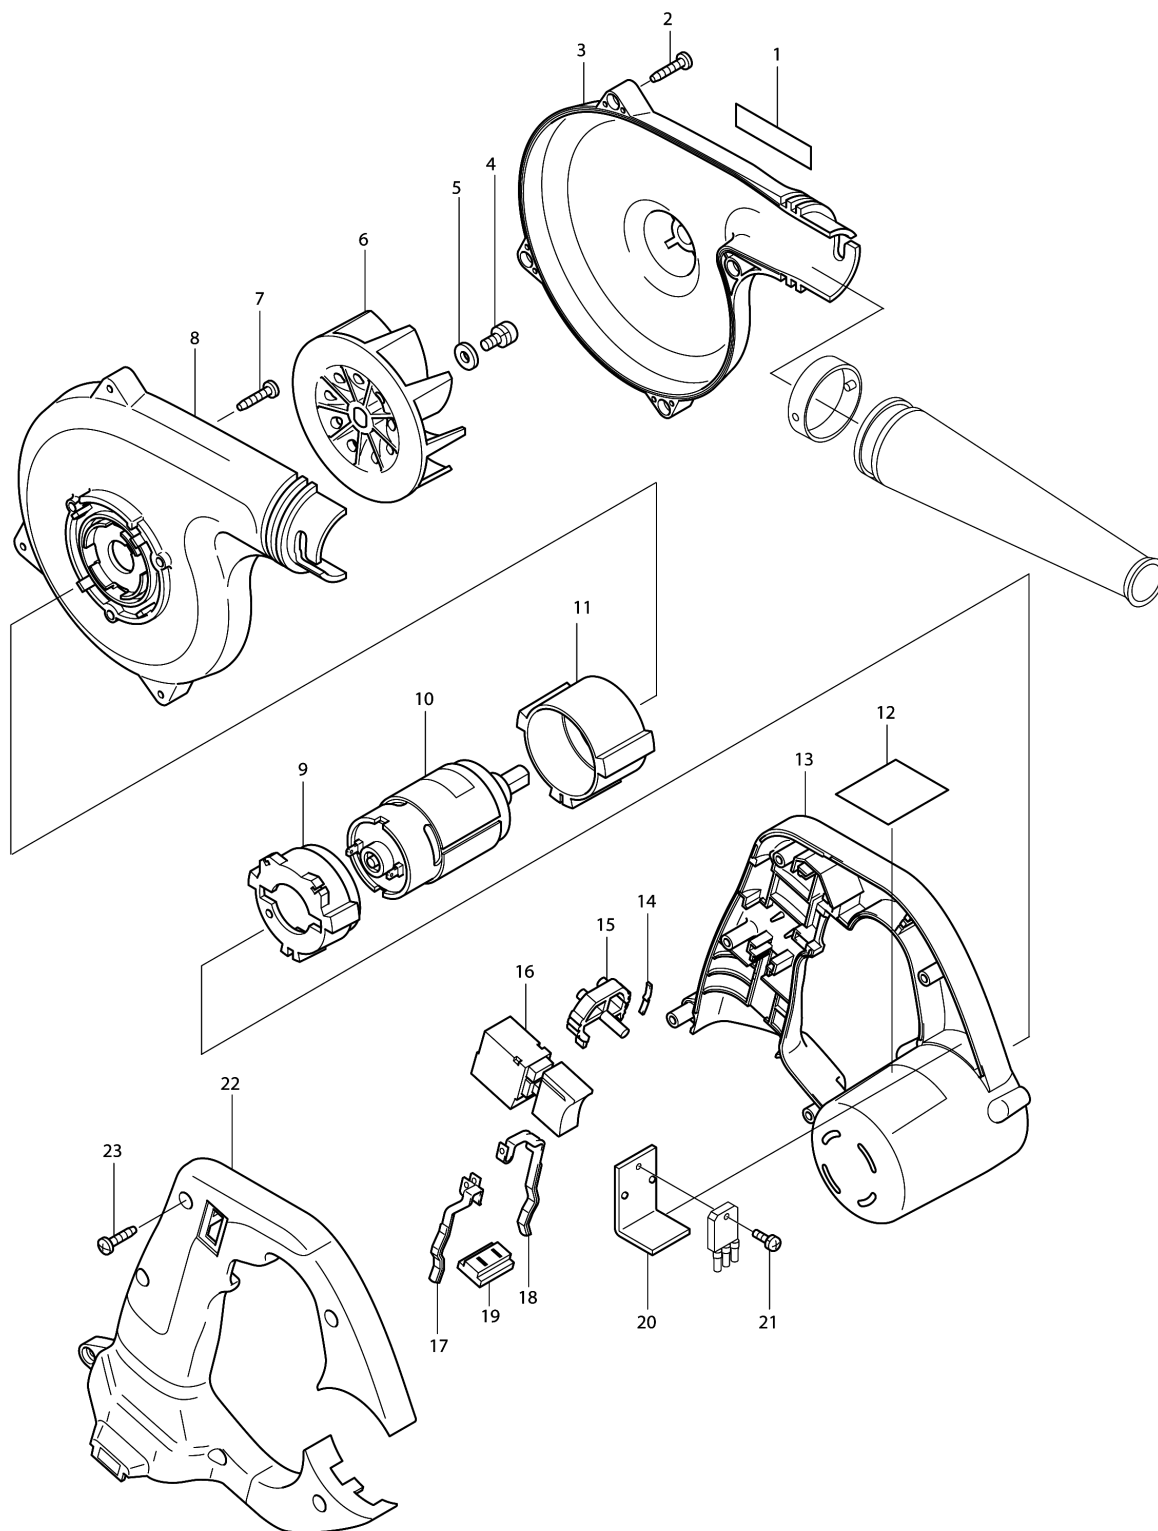

Model No.UB140D CORDLESS BLOWER 14.4V

Model No.UB140D CORDLESS BLOWER 14.4V

Item	Parts No.	Description	I/C	Qty	New/Old	Opt. 1	Opt. 2	Note
001	819063-3	MAKITA LABEL		1				
002	265995-6	TAPPING SCREW 4X18		4				
003	183187-4	FAN HOUSING COMPLETE		1				
D10		INC. 8						
004	911201-4	PAN HEAD SCREW M5X8		1				
005	253194-2	FLAT WASHER 5		1				
006	240028-8	FAN 86		1				
007	265995-6	TAPPING SCREW 4X18		3				
008	183187-4	FAN HOUSING COMPLETE		1				
D10		INC. 3						
009	421714-2	MOTOR RUBBER RING B		1				
010	629747-3	DC MOTOR		1				
C10	323949-0	SPINDLE		1				
011	421713-4	MOTOR RUBBER RING A		1				
012	851837-6	NAME PLATE UB140D		1				
013	417064-1	MOTOR HOUSING		1				
014	232162-8	LEAF SPRING		1				
015	417066-7	DIAL 32		1				
016	651983-3	SWITCH C3LA-1A-B		1	*			
016-1	651983-3	SWITCH C3LA-1A-B	O	1				
017	654195-7	SPRING TERMINAL (PLUS)		1	*			
017-1	654196-5	SPRING TERMINAL (MINUS)	X	1				
018	654196-5	SPRING TERMINAL (MINUS)		1	*			
018-1	654195-7	SPRING TERMINAL (PLUS)	X	1				
019	687085-9	HOLDER		1				
020	689091-0	HEAT SINK		1				
021	911006-2	PAN HEAD SCREW M3X8		1				
022	417065-9	HANDLE COVER		1				
023	265995-6	TAPPING SCREW 4X18		6				
A01	132025-7	NOZZLE ASS'Y		1				
C10	414145-2	JOINT		1				
A02A	414938-7	BATTERY COVER		1				
A02B	414938-7	BATTERY COVER		1				
A02D	414938-7	BATTERY COVER		2				
A03A	192600-1	HIGH CAPACITY BATTERY 1422 SET		1				
A05B	192699-6	NI-MH(2.2A) BATTERY 1433		1				
A05D	192699-6	NI-MH(2.2A) BATTERY 1433		2	*			
A05-1D	193101-2	NI-MH(2.6A) BATTERY 1434 SET	<	2				

Please order the parts with part number.

Print Date 4/7/2019