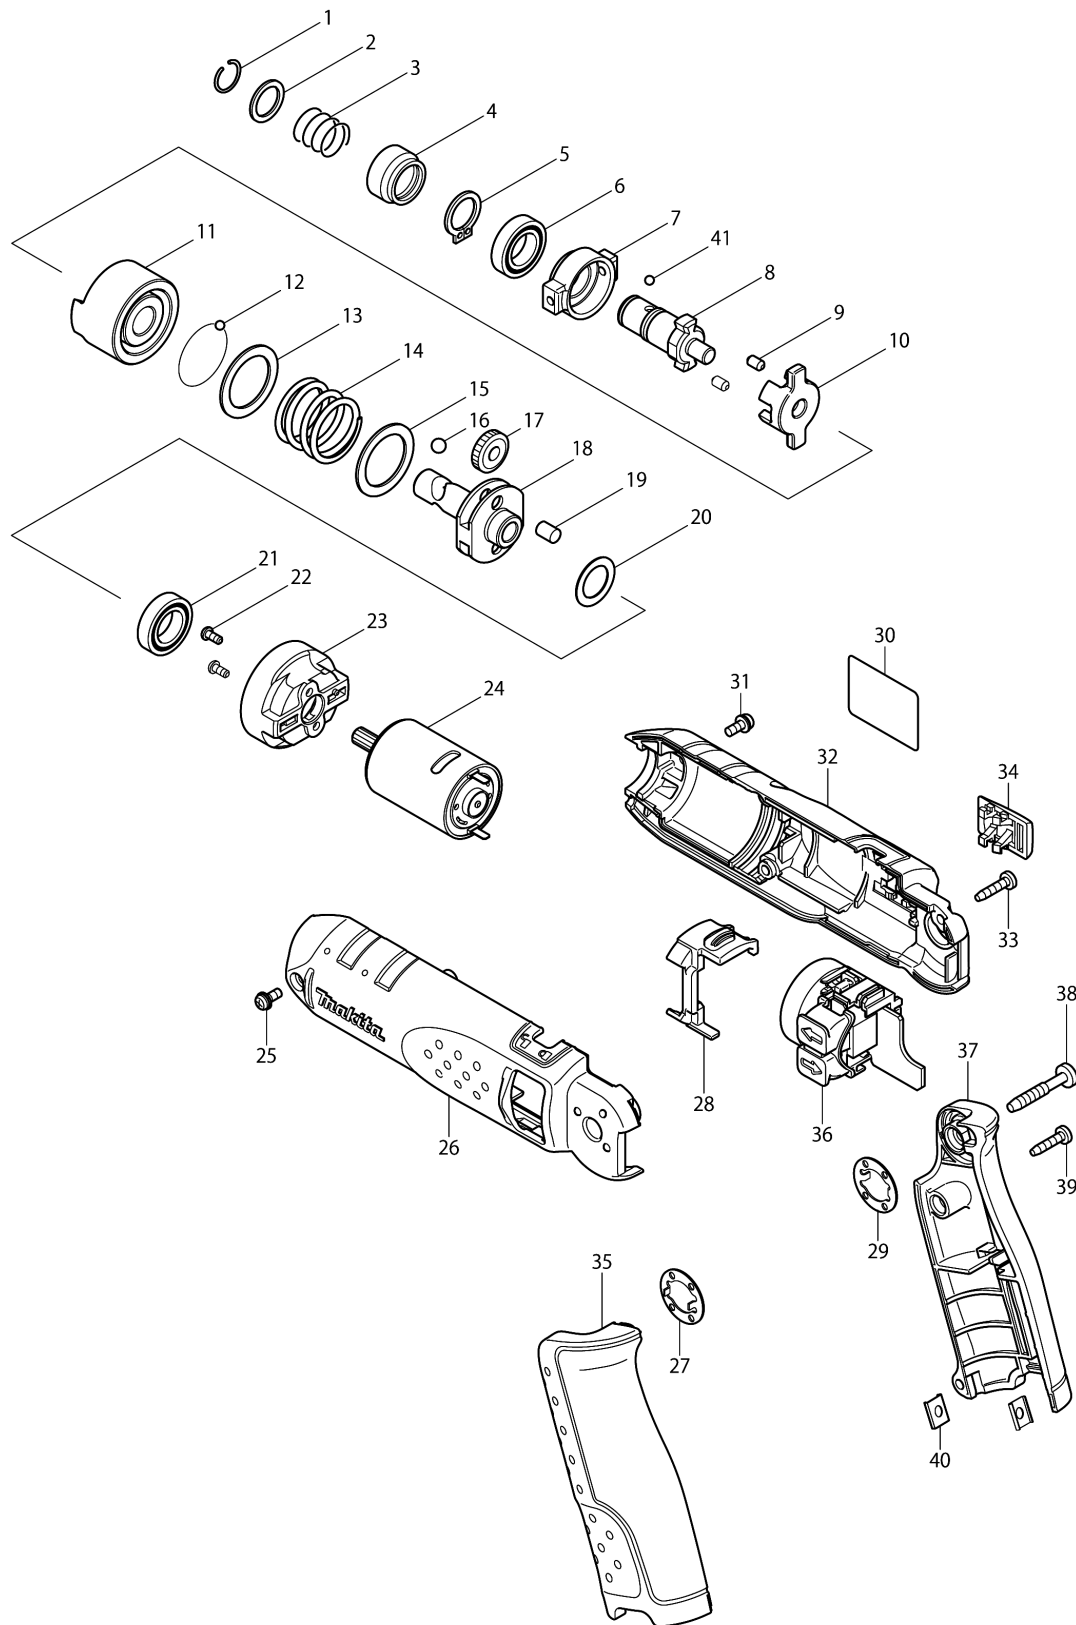

Model No.TD020D CORDLESS IMPACT DRIVER

Model No.TD020D CORDLESS IMPACT DRIVER

Item	Parts No.	Description	I/C	Qty	New/Old	Opt. 1	Opt. 2	Note
001	231965-7	RING SPRING 10		1				
002	267143-3	FLAT WASHER 11		1				
003	233005-7	COMPRESSION SPRING 13		1				
004	324711-6	BIT SLEEVE		1				
005	961072-9	RETAINING RING S-12		1				
006	210108-4	BALL BEARING 6801LLU		1				
007	313136-9	LOCK RING		1				
008	324717-4	SPINDLE M		1				
009	268160-6	PIN 3.5		2				
010	324713-2	ANVIL		1				
011	324714-0	HAMMER		1				
012	216019-1	STEEL BALL 3		23				
013	267335-4	FLAT WASHER 20		1				
014	233481-5	COMPRESSION SPRING 20		1				
015	267335-4	FLAT WASHER 20		1				
016	216002-8	STEEL BALL 4.8		2				
017	227173-6	SPUR GEAR 27		2				
018	324715-8	SPINDLE		1				
019	268161-4	PIN 5		2				
020	253052-2	FLAT WASHER 12		1				
021	210108-4	BALL BEARING 6801LLU		1				
022	265172-0	+PAN HEAD SCREW M2.6X6		2				
023	419639-2	INTERNAL GEAR CASE		1				
024	629842-9	DC MOTOR		1				
025	265173-8	PAN HEAD SCREW M3X8		1				
026A	188200-3	MOTOR HOUSING SET		1				
026B	188205-3	MOTOR HOUSING SET		1				
D10		INC. 32						
027	267803-7	LOCK WASHER		1				
028	419637-6	CHANGE LEVER		1				
029	267803-7	LOCK WASHER		1				
030	862714-7	TD020D NAME PLATE		1	*			
030-1	863818-8	TD020D NAME PLATE	<	1				
031	265173-8	PAN HEAD SCREW M3X8		1				
032A	188200-3	MOTOR HOUSING SET		1				
032B	188205-3	MOTOR HOUSING SET		1				
D10		INC. 26						
033	266404-8	TAPPING SCREW BIND 3X14		3				
034	419638-4	LIGHT COVER		1				
035A	188198-4	HANDLE SET		1				
035B	188199-2	HANDLE SET (WHITE)		1				
D10		INC. 37						