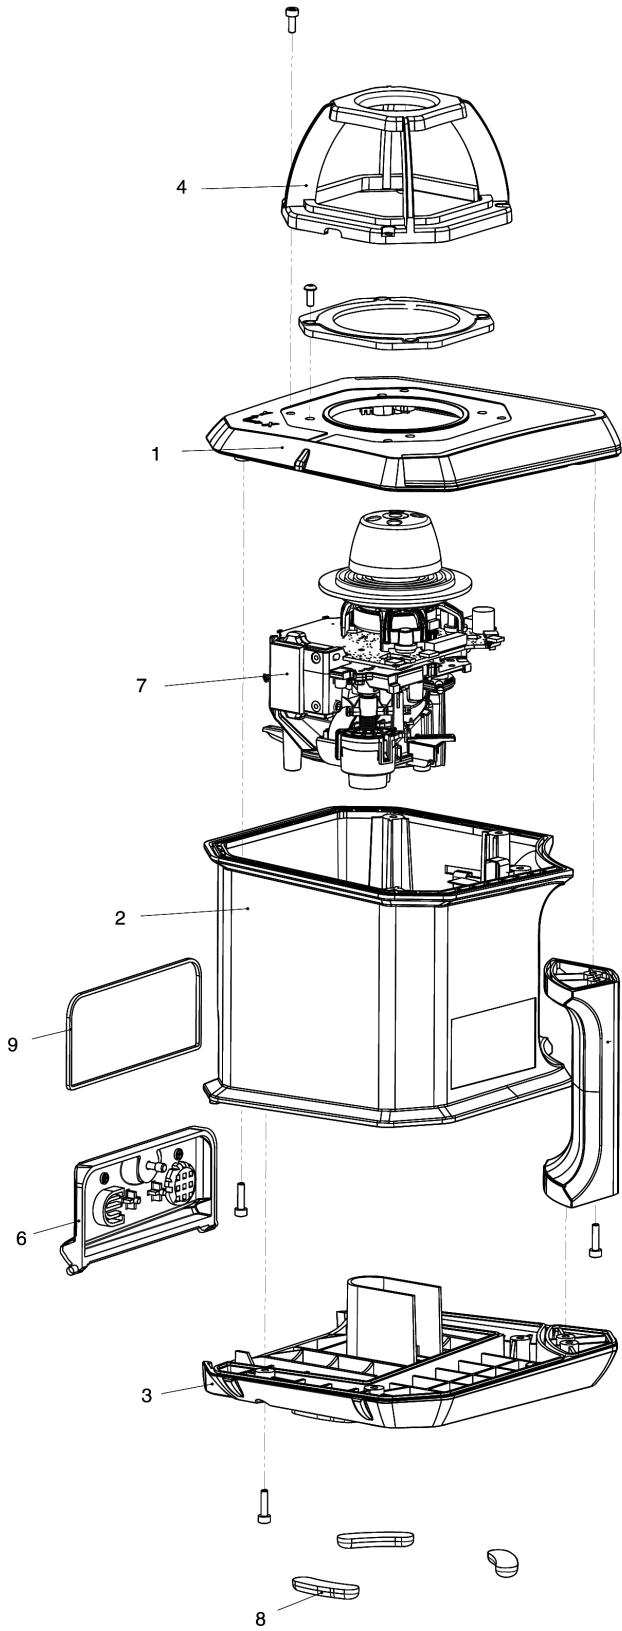

Model No.SKR200Z LASER LEVEL

Model No.SKR200Z LASER LEVEL

Item	Parts No.	Description	I/C	Qty	New/Old	Opt. 1	Opt. 2	Note
001	LE00813970	UPPER HOUSING ASS'Y 813970		1				
002	LE00813968	MIDDLE HOUSING ASS'Y 813968		1				
003	LE00813971	BOTTOM HOUSING ASS'Y 813971		1				
004	LE00813972	CAGE ASSEMBLY 813972		1				
006	LE00813973	BATTERY DOOR ASS'Y 813973		1				
007	LE00813966	CORE ASSEMBLY 813966		1				
008	LE00813975	RUBBER FOOT 813975		3				
009	LE00813974	BATTERY DOOR SEAL 813974		1				

Please order the parts with part number.

Print Date 1/9/2020