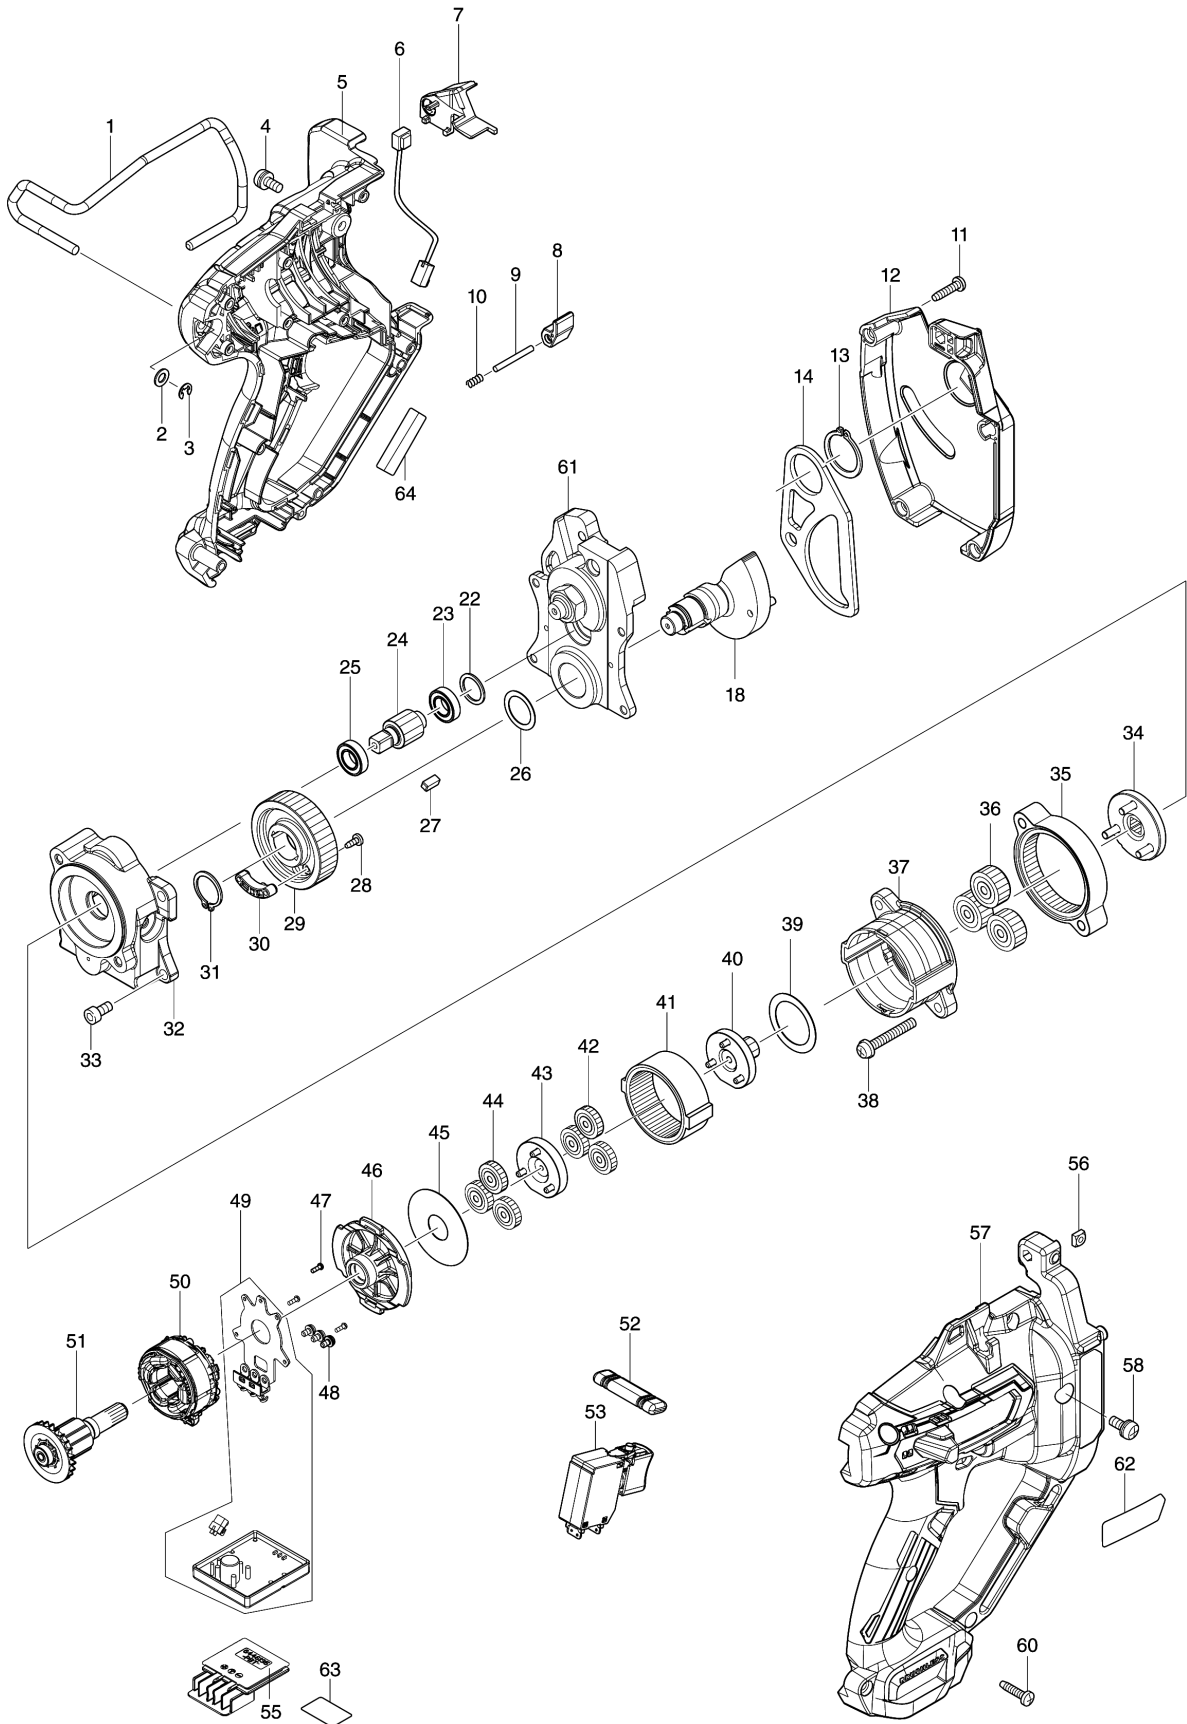

Model No.SC103D CORDLESS THREADED ROD CUTTER

Model No.SC103D CORDLESS THREADED ROD CUTTER

Item	Parts No.	Description	I/C	Qty	New/Old	Opt. 1	Opt. 2	Note
001	281019-0	HOOK		1				
002	941102-2	FLAT WASHER 5		1				
003	961011-9	STOP RING E-4		1				
004	911213-7	PAN HEAD SCREW M5X12		1				
005	183N49-0	HOUSING SET		1				
C10	263002-9	RUBBER PIN 4		3				
C20	263005-3	RUBBER PIN 6		1				
C30	816U42-8	INDICATION LABEL		1				
C40	816V02-6	CAUTION LABEL		1				
D10		INC. 57						
006	620C15-5	LED CIRCUIT		1				
007	458373-9	LED HOLDER		1				
008	458379-7	SCREW GUIDE		1				
009	256267-0	PIN 3		1				
010	231403-9	COMPRESSION SPRING 3		1				
011	265995-6	TAPPING SCREW 4X18		4				
012	140B24-7	FRONT COVER COMPLETE		1				
C10	816U44-4	CAUTION LABEL		1				
013	961104-2	RETAINING RING S-24		1				
014	347350-5	RETURN PLATE		1				
018	144986-9	CAM COMPLETE		1				
022	267447-3	FLAT WASHER 14		1				
023	211485-7	BALL BEARING 6800LLU		1				
024	226168-6	SPUR GEAR 10C		1				
025	211485-7	BALL BEARING 6800LLU		1				
026	253409-7	FLAT WASHER 17		1				
027	254202-2	KEY 4		2				
028	265954-0	TAPPING SCREW BIND PT3X8		2				
029	226169-4	SPUR GEAR 39		1				
030	144990-8	MAGNET HOLDER COMPLETE		1				
031	961057-5	RETAINING RING S-17		1				
032	144992-4	GEAR COVER COMLPETE		1				
033	922212-4	HEX. SOCKET HEAD BOLT M5X12		4				
034	144989-3	CARRIER COMPLETE		1				
035	226166-0	INTERNAL GEAR 48		1				
036	226165-2	SPUR GEAR 19		3				
037	458374-7	GEAR HOUSING		1				
038	911258-5	PAN HEAD SCREW M5X35		2				
039	253792-2	FLAT WASHER 26		1				
040	144988-5	SPUR GEAR 9 COMPLETE		1				
041	226164-4	INTERNAL GEAR 53		1				
042	226163-6	SPUR GEAR 21		3				

Please order the parts with part number.

Print Date 31/3/2020