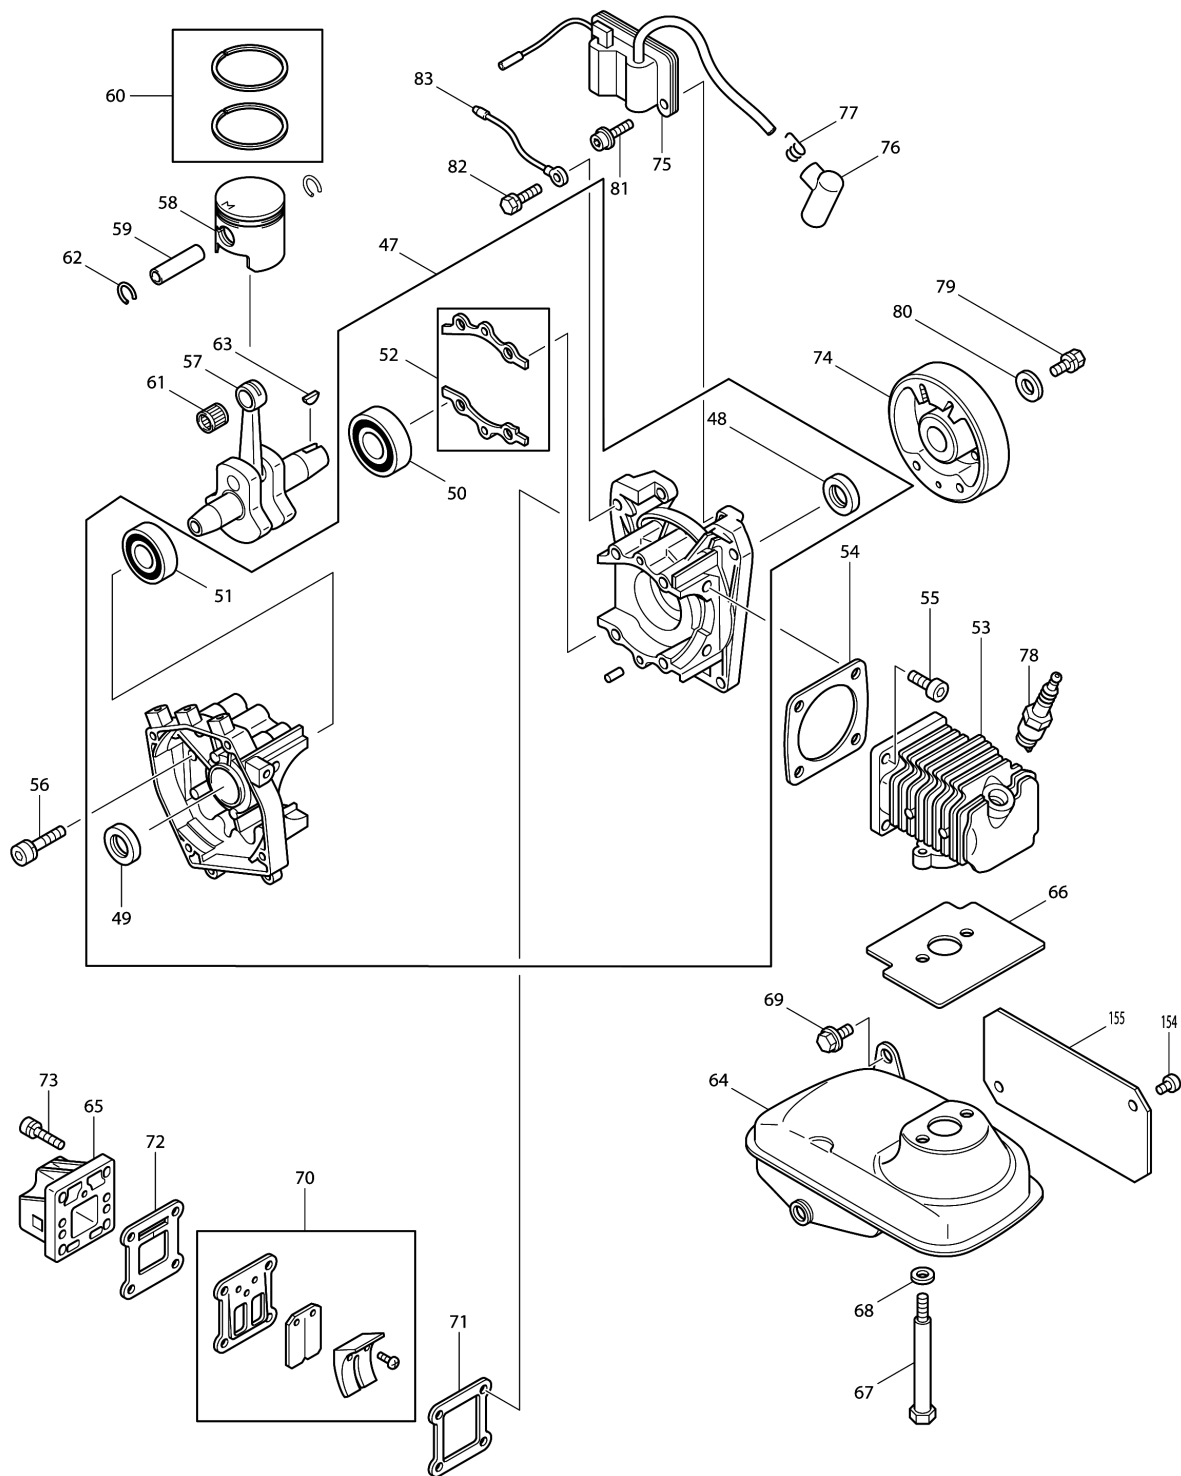

Model No.RBL500 BACKPACK BLOWER