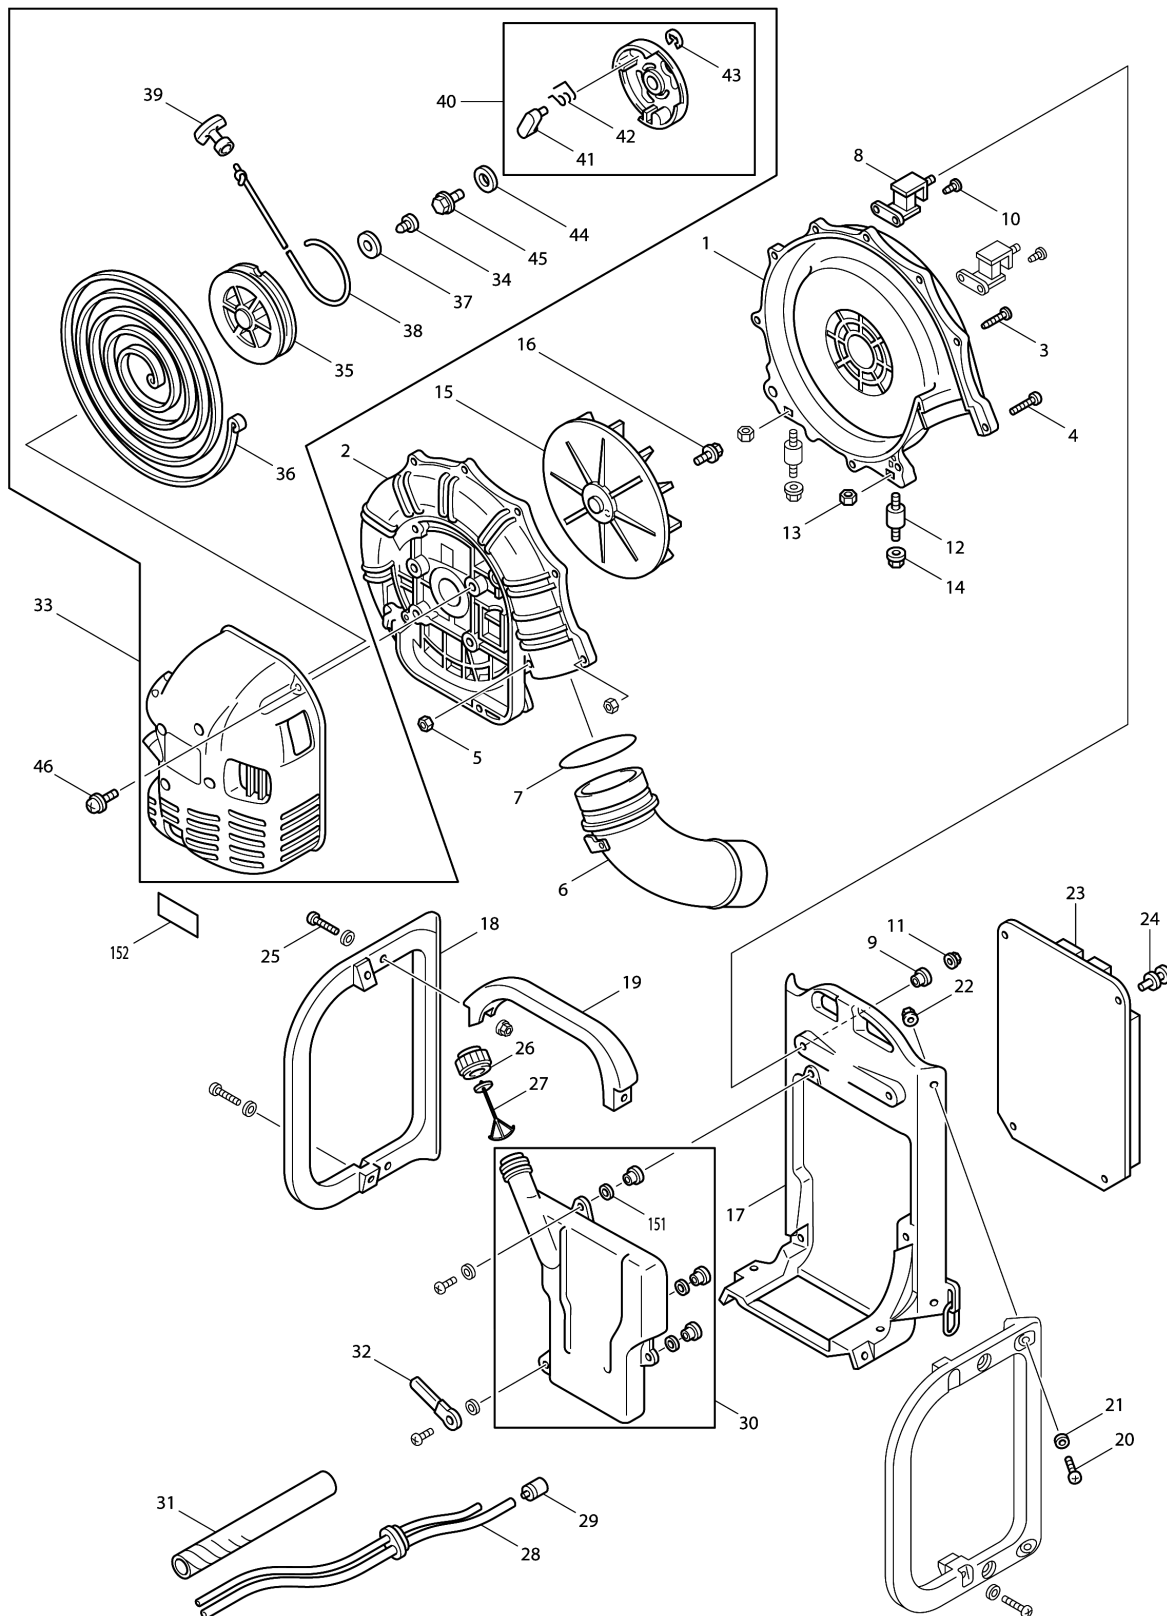

Model No.RBL500 BACKPACK BLOWER