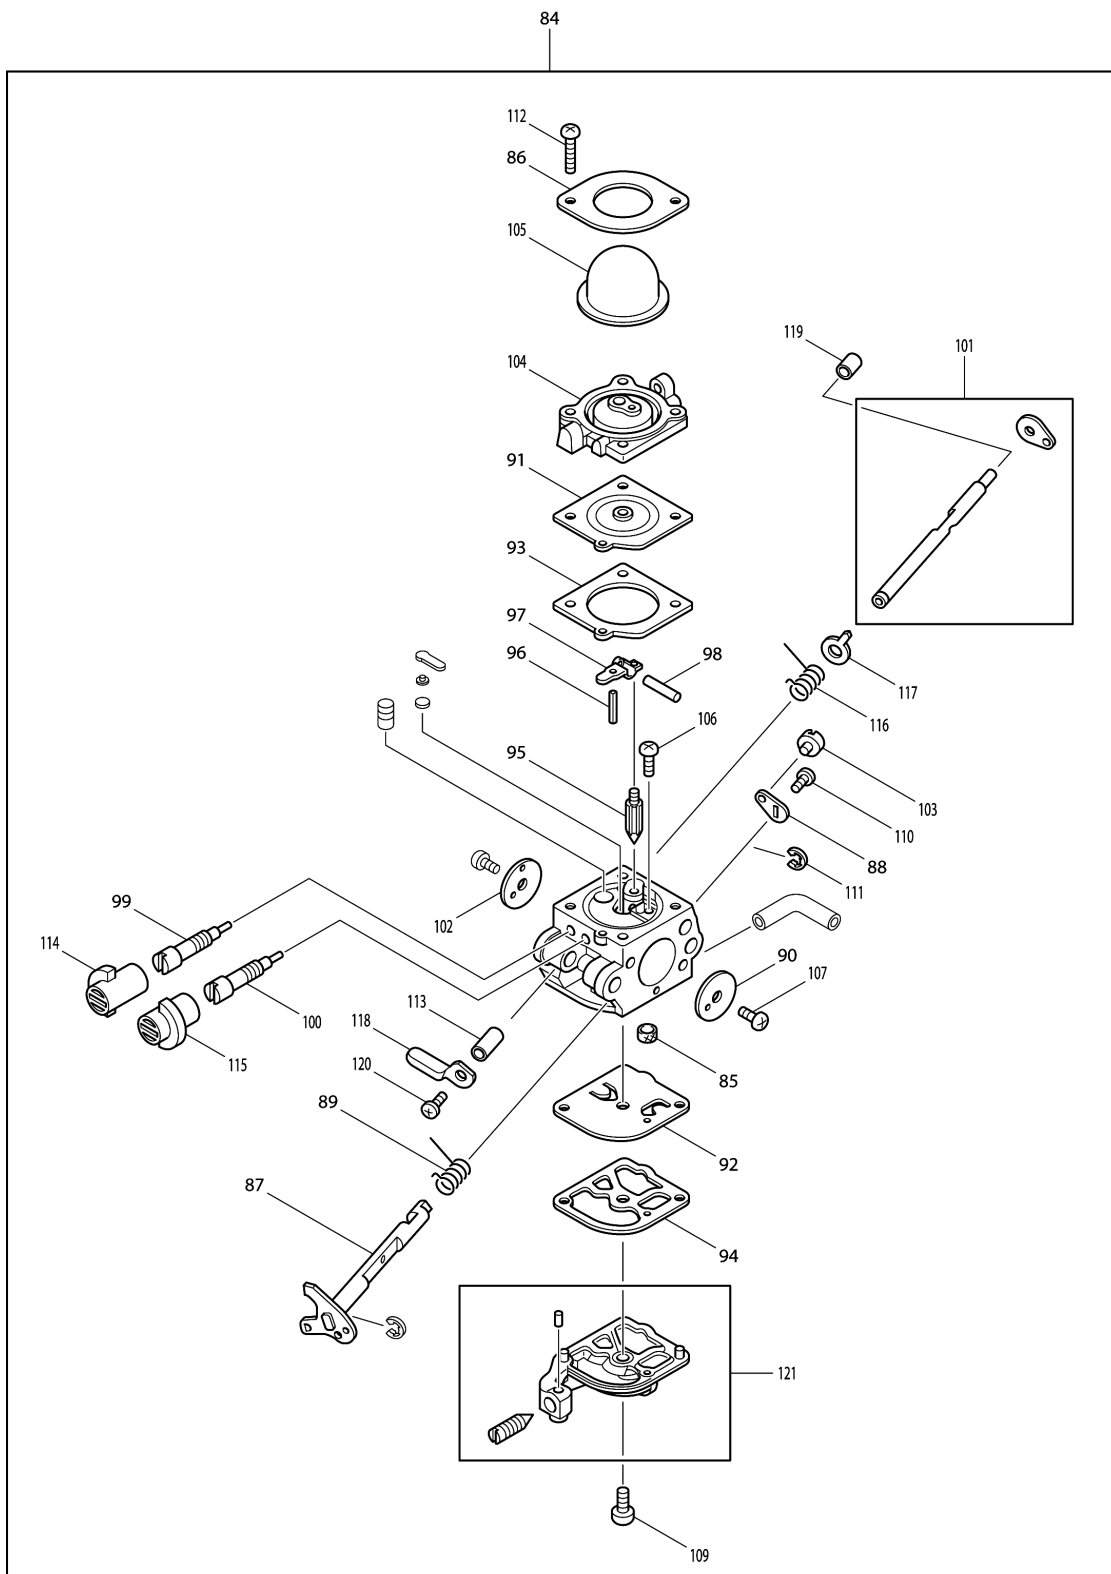

Model No.RBL500 BACKPACK BLOWER