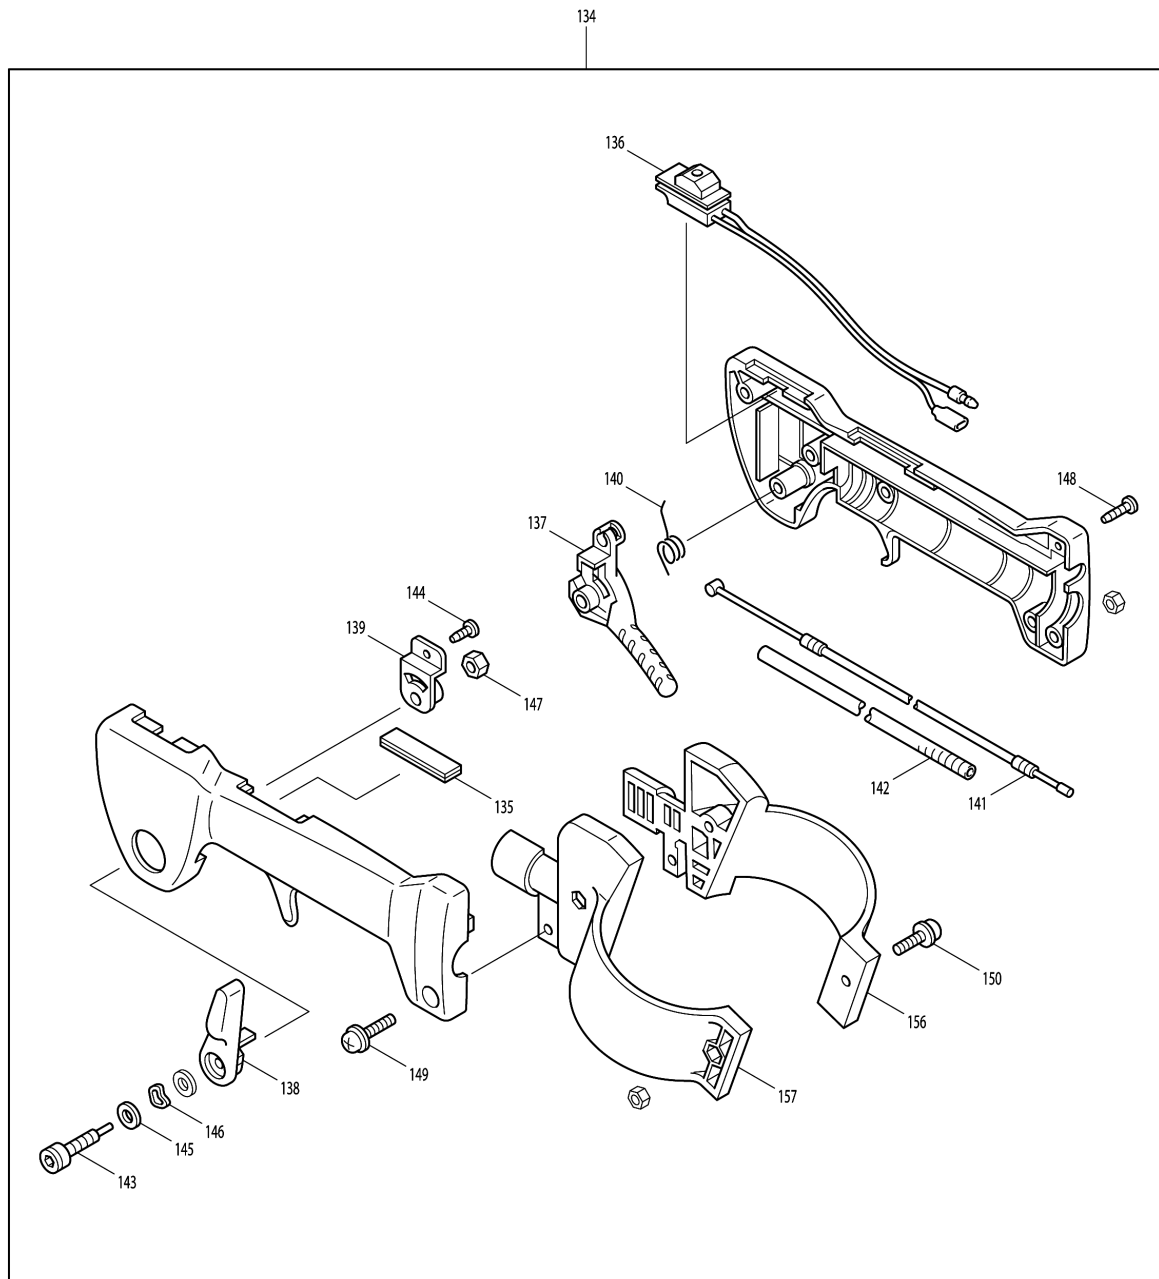

Model No.RBL500 BACKPACK BLOWER