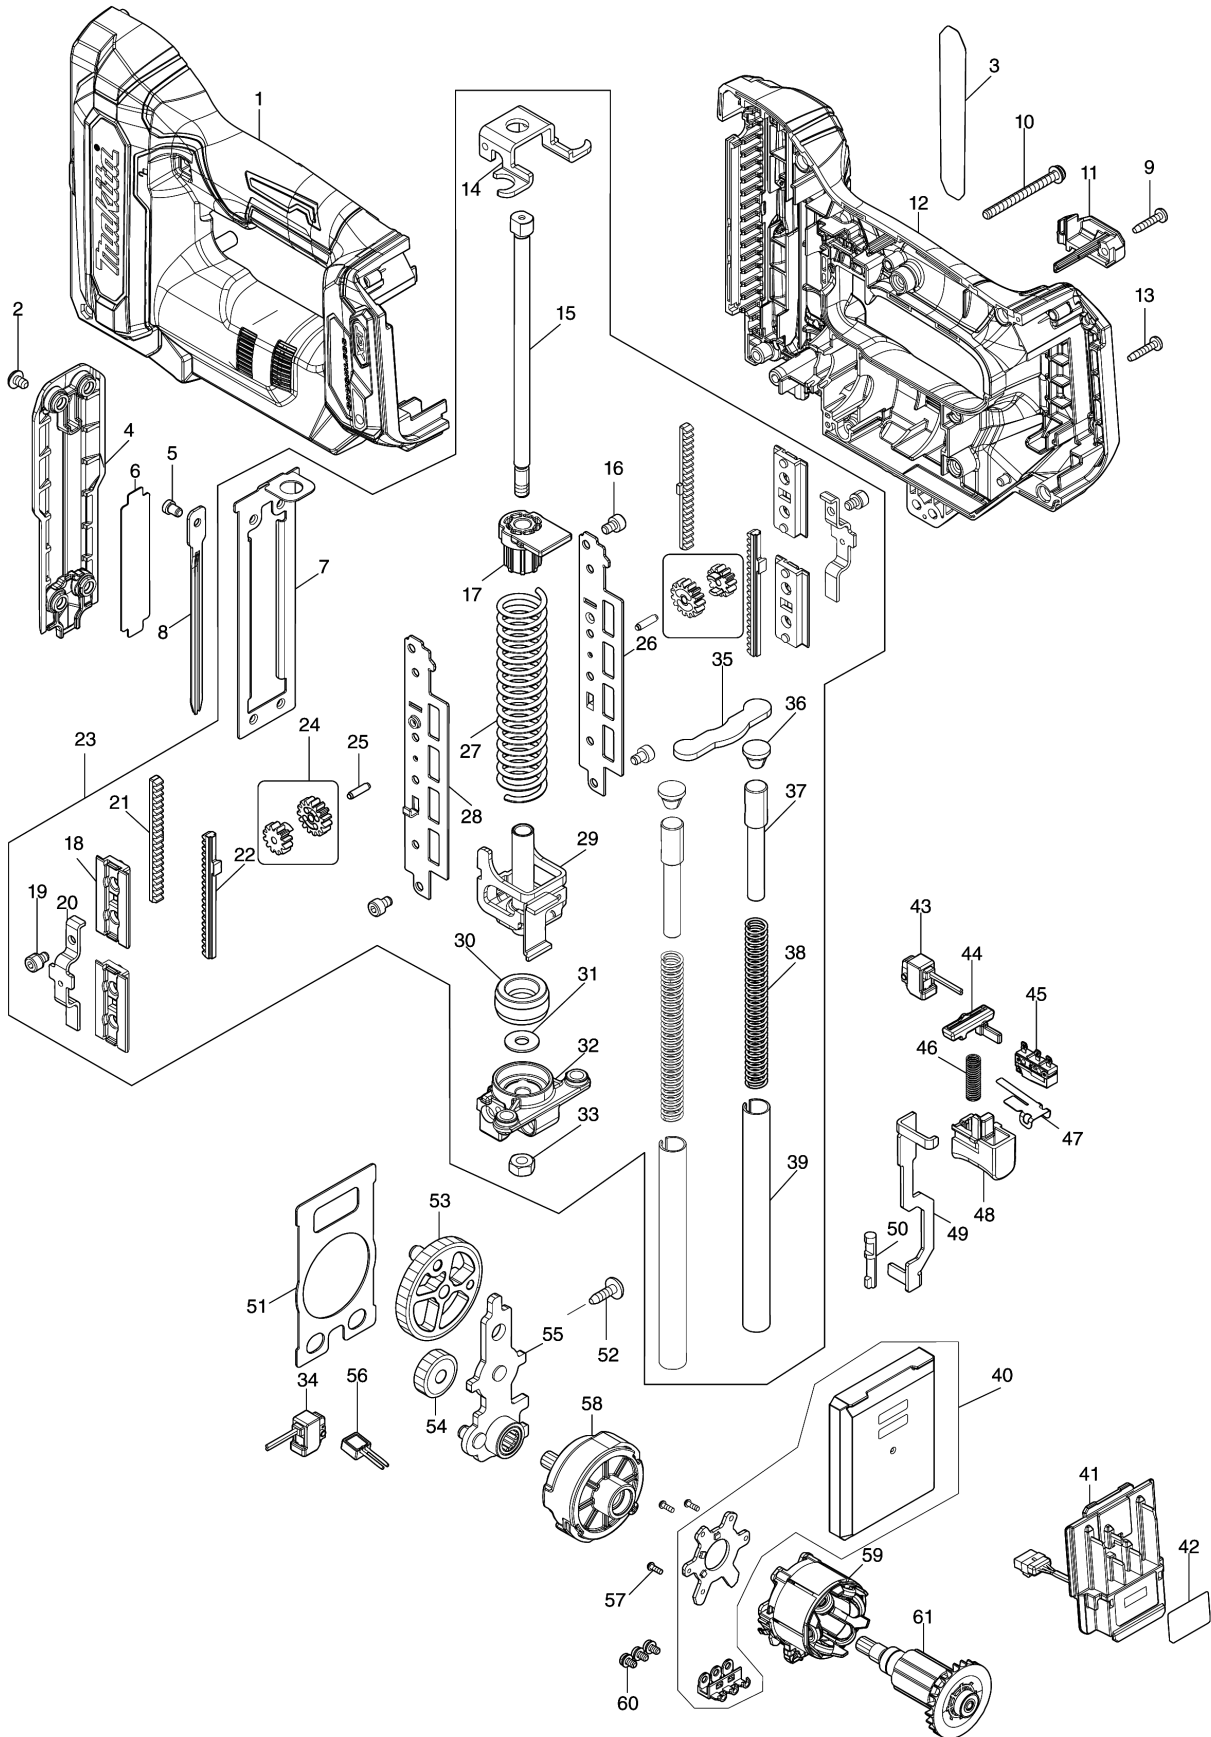

Model No.PT001G CORDLESS PIN NAILER

Model No.PT001G CORDLESS PIN NAILER

Model No.PT001G CORDLESS PIN NAILER

Item	Parts No.	Description	I/C	Qty	New/Old	Opt. 1	Opt. 2	Note
001	183V33-3	HOUSING SET		1				
C10	263005-3	RUBBER PIN 6		2				
C20	252126-6	HEX. LOCK NUT M4-7		2				
C30	931102-0	HEX. NUT M4		1				
C40	8007R2-2	XGT LOGO LABEL		1				
D10		INC. 12						
002	915101-0	BINDING HEAD SCREW M4X6		4				
003	8116E5-4	PT001G NAME PLATE		1				
004	413D63-5	FRONT COVER		1				
005	256882-0	FLAT FILLISTER HD. PIN 4		1				
006	347528-0	UPPER PLATE		1				
007	347933-1	RAIL		1				
008	347935-7	DRIVER		1				
009	266130-9	TAPPING SCREW BIND PT 3X16		1				
010	911173-3	PAN HEAD SCREW M4X45		1				
011	413D62-7	HOUSING R COVER		1				
012	183V33-3	HOUSING SET		1				
C10	263005-3	RUBBER PIN 6		2				
C20	252126-6	HEX. LOCK NUT M4-7		2				
C30	931102-0	HEX. NUT M4		1				
C40	8007R2-2	XGT LOGO LABEL		1				
D10		INC. 1						
013	266130-9	TAPPING SCREW BIND PT 3X16		9				
014	347936-5	BOTTOM PLATE		1				
015	327939-5	GUIDE BOLT		1				
016	266199-3	HEX.SOCKET HEAD BOLT M4X6		4				
017	313406-6	BOTTOM HOLDER		1				
018	413330-4	COUNTER WEIGHT HOLDER		4				
019	251566-5	H.S.H BOLT M4X6 WITH W		2				
020	347146-4	PINION GUIDE		2				
021	313421-0	COUNTER WEIGHT A		2				
022	310925-3	COUNTER WEIGHT B		2				
023	136695-4	COUNTER WEIGHT ASS'Y		1				
D10		INC. 7,14-22,24-33,35-39						
024	136104-3	SPUR GEAR ASSEMBLY		2				
025	326902-5	PINION SHAFT		2				
026	347938-1	GUIDE RAIL L		1				
027	232741-2	COMPRESSION SPRING 17		1				
028	347939-9	GUIDE RAIL R		1				
029	347937-3	HAMMER		1				
030	422457-9	CUSHION		1				