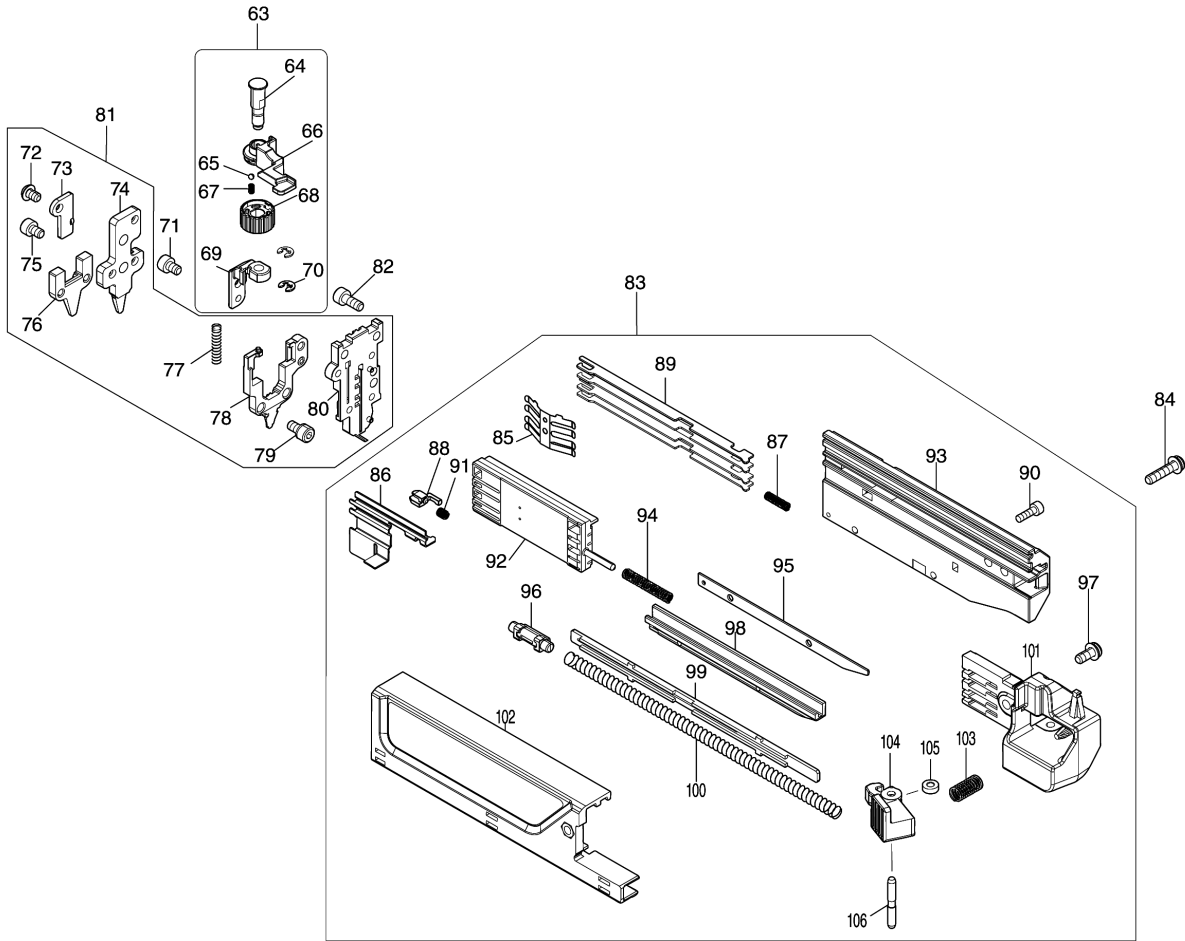

Model No.PT001G CORDLESS PIN NAILER

Model No.PT001G CORDLESS PIN NAILER

Item	Parts No.	Description	I/C	Qty	New/Old	Opt. 1	Opt. 2	Note
001	183V33-3	HOUSING SET		1				
C10	263005-3	RUBBER PIN 6		2				
C20	252126-6	HEX. LOCK NUT M4-7		2				
C30	931102-0	HEX. NUT M4		1				
C40	8007R2-2	XGT LOGO LABEL		1				
D10		INC. 12						
002	915101-0	BINDING HEAD SCREW M4X6		4				
003	8116E5-4	PT001G NAME PLATE		1				
004	413D63-5	FRONT COVER		1				
005	256882-0	FLAT FILLISTER HD. PIN 4		1				
006	347528-0	UPPER PLATE		1				
007	347933-1	RAIL		1				
008	347935-7	DRIVER		1				
009	266130-9	TAPPING SCREW BIND PT 3X16		1				
010	911173-3	PAN HEAD SCREW M4X45		1				
011	413D62-7	HOUSING R COVER		1				
012	183V33-3	HOUSING SET		1				
C10	263005-3	RUBBER PIN 6		2				
C20	252126-6	HEX. LOCK NUT M4-7		2				
C30	931102-0	HEX. NUT M4		1				
C40	8007R2-2	XGT LOGO LABEL		1				
D10		INC. 1						
013	266130-9	TAPPING SCREW BIND PT 3X16		9				
014	347936-5	BOTTOM PLATE		1				
015	327939-5	GUIDE BOLT		1				
016	266199-3	HEX.SOCKET HEAD BOLT M4X6		4				
017	313406-6	BOTTOM HOLDER		1				
018	413330-4	COUNTER WEIGHT HOLDER		4				
019	251566-5	H.S.H BOLT M4X6 WITH W		2				
020	347146-4	PINION GUIDE		2				
021	313421-0	COUNTER WEIGHT A		2				
022	310925-3	COUNTER WEIGHT B		2				
023	136695-4	COUNTER WEIGHT ASS'Y		1				
D10		INC. 7,14-22,24-33,35-39						
024	136104-3	SPUR GEAR ASSEMBLY		2				
025	326902-5	PINION SHAFT		2				
026	347938-1	GUIDE RAIL L		1				
027	232741-2	COMPRESSION SPRING 17		1				
028	347939-9	GUIDE RAIL R		1				
029	347937-3	HAMMER		1				
030	422457-9	CUSHION		1				

Please order the parts with part number.

Print Date 13/12/2021