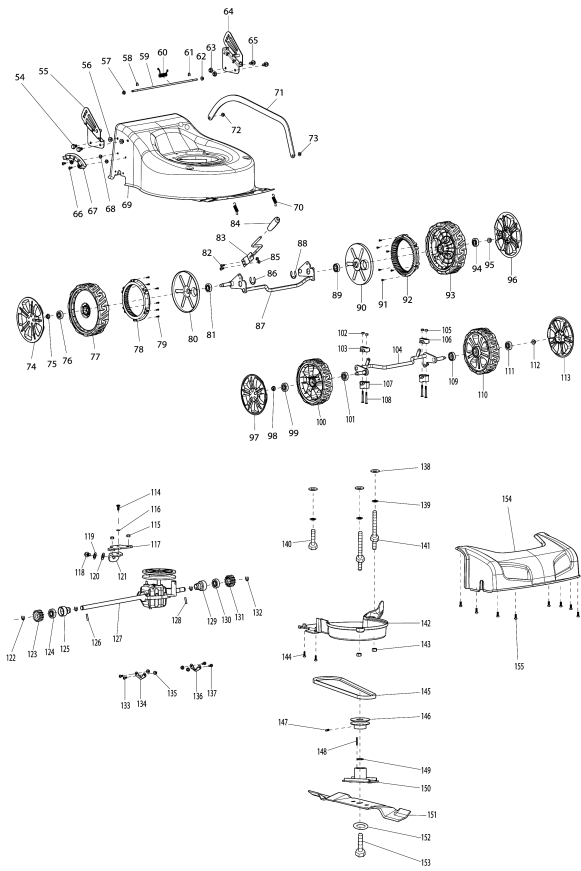

Model No.PM4601SR PETROL LAWN MOWER

Model No.PM4601SR PETROL LAWN MOWER

Item	Parts No.	Description	L/C	Qty	New/Old	Opt. 1	Opt. 2	Note
001	DA00000964	SELF DRIVE CONTROL LEVER		1				
002	671001524	SADDLE WASHER 8		1				
003	DA00000961	ENGINE CLUTCH LEVER		1				
004	671001524	SADDLE WASHER 8		1				
005	671002001	UPPER HANDLE BAR ASSY		1				
006	DA00000575	HEX CAP NUT M6		1				
007	DA00000573	OUTER WIRE STOPPER		1				
008	DA00000977	SELF DRIVE CONTROL WIRE ASSY		1				
009	671800104	GROMMET		1				
010	DA00001155	FRAMEOUT CORD ASSY		1				
011	DA00001156	THROTTLE HANDLE ASSY		1				
012	DA00000572	HEX.FLANGE BOLT M8X55		1				
013	DA00000577	HEX.FLANGE BOLT M6X35		1				
014	DA00000579	STARTER GRIP HOOK		1				
015	DA00000574	FLAT WASHER 6		1				
016	DA00000576	SPRING WASHER 6		1				
017	DA00000575	HEX CAP NUT M6		1				
018	DA00000563	HEXAGON NUT M8		1				
019	DA00000564	KNOB		1				
020	DA00000924	PLASTIC SADDLE WASHER 8		1				
021	DA00000569	SADDLE HEAD BOLT M8X58		1				
022	DA00000569	SADDLE HEAD BOLT M8X58		1				
023	DA00000924	PLASTIC SADDLE WASHER 8		1				
024	DA00000564	KNOB		1				
025	DA00000563	HEXAGON NUT M8		1				
026	671001606	LOWER HANDLE BAR		1				
027	671611001	CABLE CLIP		1				
028	DA00000563	HEXAGON NUT M8		1				
029	DA00000564	KNOB		1				
030	671007007	FLAT WASHER 8		1				
031	DA00000880	SADDLE HEAD BOLT M8X35		1				
032	DA00000880	SADDLE HEAD BOLT M8X35		1				
033	671007007	FLAT WASHER 8		1				
034	DA00000564	KNOB		1				
035	DA00000563	HEXAGON NUT M8		1				
036	DA00000537	HEX.FLANGE LOCK NUT M8		3				
037	671454001	GRASS CATCHER HANDLE		1				
038	671467001	GRASS CATCHER UPPER BOARD		1				
039	DA00000326	TAPPING SCREW ST5X16		2				
040	DA00000335	RETAINER PLATE		2				
041	DA00000025	WASHER 5		2				

Model No.PM4601SR PETROL LAWN MOWER