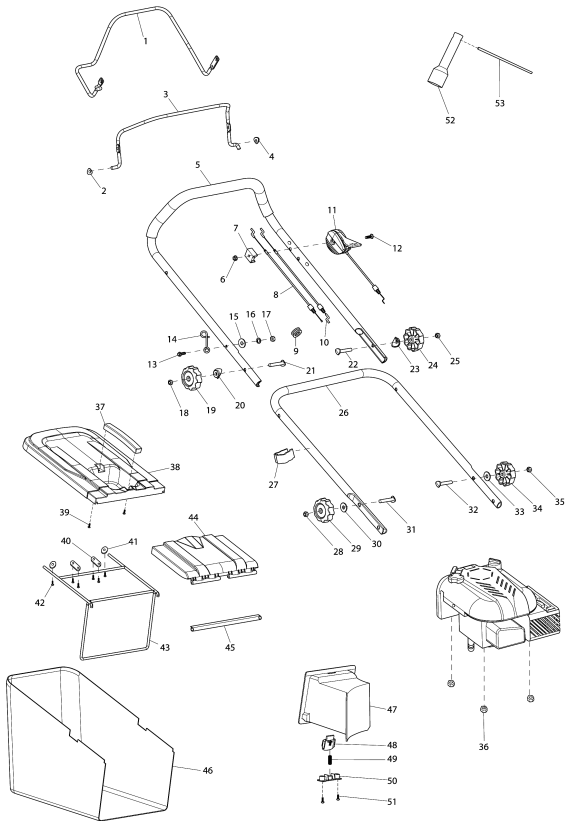

Model No.PM4601SR PETROL LAWN MOWER