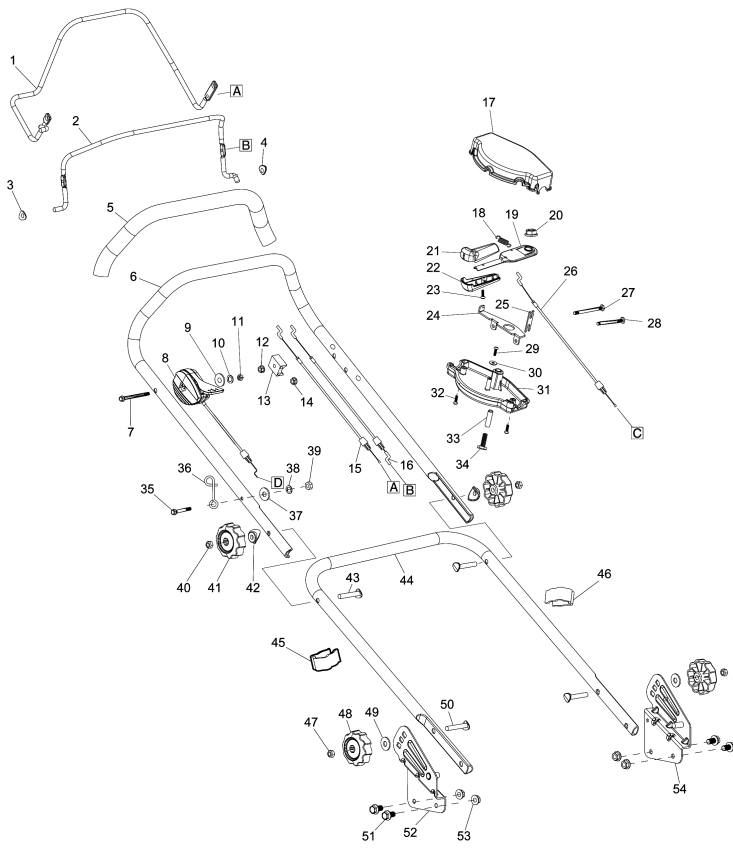

Model No.PM5101S3 PETROL LAWN MOWER

Model No.PM5101S3 PETROL LAWN MOWER

Model No.PM5101S3 PETROL LAWN MOWER

Model No.PM5101S3 PETROL LAWN MOWER

Model No.PM5101S3 PETROL LAWN MOWER

Item	Parts No.	Description	I/C	Qty	New/Old	Opt. 1	Opt. 2	Note
001	DA00000964	SELF DRIVE CONTROL LEVER		1				
002	DA00000961	ENGINE CLUTCH LEVER		1				
003	671001524	SADDLE WASHER 8		1				
004	671001524	SADDLE WASHER 8		1				
005	671001029	HANDLE SHEATH		1				
006	DA00000963	UPPER HANDLE BAR		1				
007	671006082	HEX. FLANGE BOLT M6X50		1				
008	671001150	THROTTLE CONTROL BOX ASSY		1				
009	DA00000574	FLAT WASHER 6		1				
010	DA00000576	SPRING WASHER 6		1				
011	DA00000575	HEX.CAP NUT M6		1				
012	DA00000543	HEX.FLANGE LOCK NUT M6		1				
013	DA00000573	OUTER WIRE STOPPER		1				
014	DA00000543	HEX.FLANGE LOCK NUT M6		1				
015	DA00000977	SELF DRIVE CONTROL WIRE ASSY		1				
016	671001151	ENGINE CLUTCH WIRE		1				
017	671470002	SPEED ADJUSTMENT BOX(UPPER)		1				
018	671011123	EXTENTION SPRING		1				
019	DA00000972	DRIVE SPEED ADJUST LEVER		1				
020	DA00000543	HEX.FLANGE LOCK NUT M6		1				
021	DA00000869	DRIVE SPEED ADJUST GRIP UPPER		1				
022	DA00000870	DRIVE SPEED ADJUST GRIP LOWER		1				
023	DA00000873	TAPPING SCREW ST4.2X15		1				
024	671001514	DRIVE SPEED ADJUST LEVER MOUNT		1				
025	671001511	OUTER WIRE STOPPER PLATE		1				
026	671001191	DRIVE SPEED ADJUST WIRE ASSY		1				
027	671006063	HEX.BOLT M6X40		1				
028	DA00000577	HEX.FLANGE BOLT M6X35		1				
029	DA00000603	TAPPING SCREW ST4X16		1				
030	671002075	FLAT WASHER 4		1				
031	671470001	SPEED ADJUSTMENT BOX(LOWER)		1				
032	671010630	TAPPING SCREW ST4.2X25		2				
033	671001513	SHEATH		1				
034	671006063	HEX.BOLT M6X40		2				
035	DA00000577	HEX.FLANGE BOLT M6X35		1				
036	DA00000579	STARTER GRIP HOOK		1				
037	DA00000574	FLAT WASHER 6		1				
038	DA00000576	SPRING WASHER 6		1				
039	DA00000575	HEX.CAP NUT M6		1				