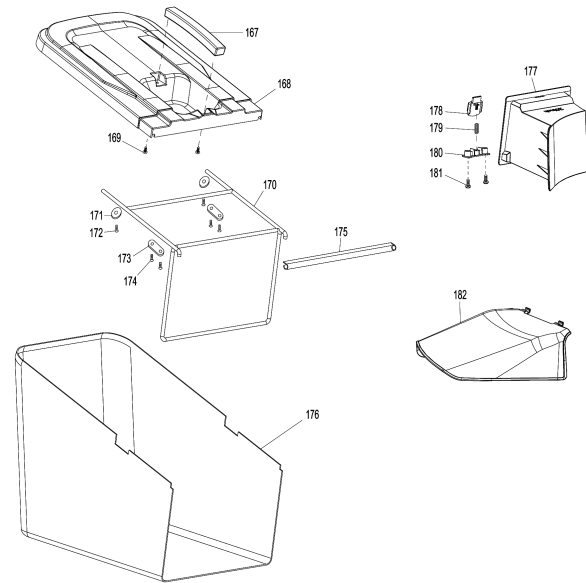

Model No.PM5101S3 PETROL LAWN MOWER