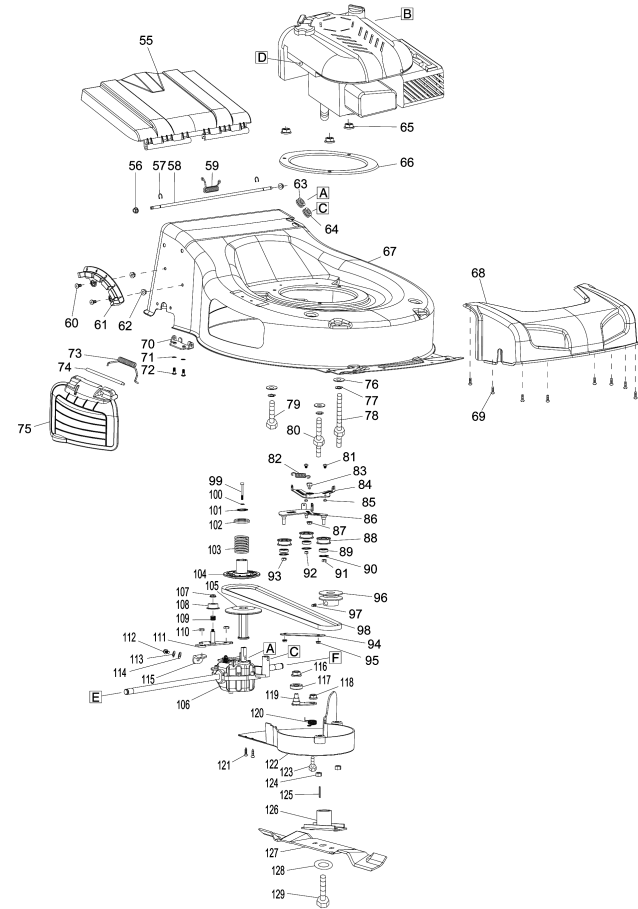

Model No.PM5101S3 PETROL LAWN MOWER