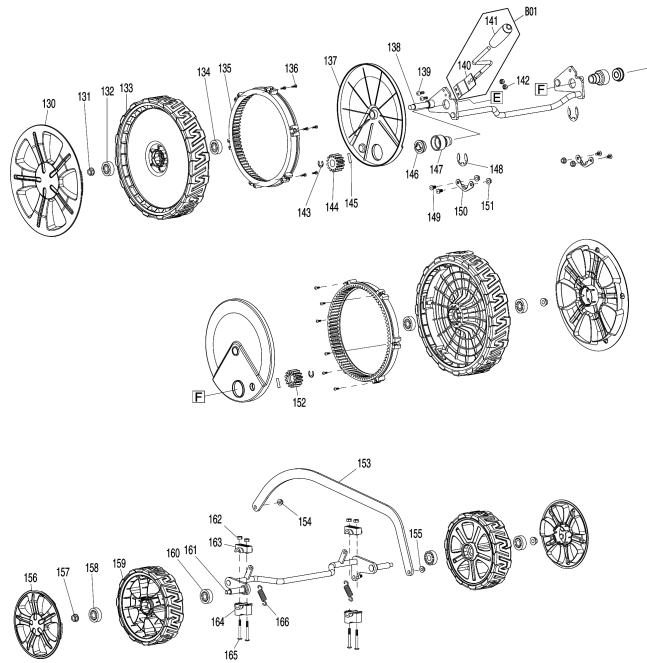

Model No.PM5101S3 PETROL LAWN MOWER

Model No.PM5101S3 PETROL LAWN MOWER

Model No.PM5101S3 PETROL LAWN MOWER

Model No.PM5101S3 PETROL LAWN MOWER

Model No.PM5101S3 PETROL LAWN MOWER

Item	Parts No.	Description	I/C	Qty	New/Old	Opt. 1	Opt. 2	Note
001	DA00000964	SELF DRIVE CONTROL LEVER		1				
002	DA00000961	ENGINE CLUTCH LEVER		1				
003	671001524	SADDLE WASHER 8		1				
004	671001524	SADDLE WASHER 8		1				
005	671001029	HANDLE SHEATH		1				
006	DA00000963	UPPER HANDLE BAR		1				
007	671006082	HEX. FLANGE BOLT M6X50		1				
008	671001150	THROTTLE CONTROL BOX ASSY		1				
009	DA00000574	FLAT WASHER 6		1				
010	DA00000576	SPRING WASHER 6		1				
011	DA00000575	HEX.CAP NUT M6		1				
012	DA00000543	HEX.FLANGE LOCK NUT M6		1				
013	DA00000573	OUTER WIRE STOPPER		1				
014	DA00000543	HEX.FLANGE LOCK NUT M6		1				
015	DA00000977	SELF DRIVE CONTROL WIRE ASSY		1				
016	671001151	ENGINE CLUTCH WIRE		1				
017	671470002	SPEED ADJUSTMENT BOX(UPPER)		1				
018	671011123	EXTENTION SPRING		1				
019	DA00000972	DRIVE SPEED ADJUST LEVER		1				
020	DA00000543	HEX.FLANGE LOCK NUT M6		1				
021	DA00000869	DRIVE SPEED ADJUST GRIP UPPER		1				
022	DA00000870	DRIVE SPEED ADJUST GRIP LOWER		1				
023	DA00000873	TAPPING SCREW ST4.2X15		1				
024	671001514	DRIVE SPEED ADJUST LEVER MOUNT		1				
025	671001511	OUTER WIRE STOPPER PLATE		1				
026	671001191	DRIVE SPEED ADJUST WIRE ASSY		1				
027	671006063	HEX.BOLT M6X40		1				
028	DA00000577	HEX.FLANGE BOLT M6X35		1				
029	DA00000603	TAPPING SCREW ST4X16		1				
030	671002075	FLAT WASHER 4		1				
031	671470001	SPEED ADJUSTMENT BOX(LOWER)		1				
032	671010630	TAPPING SCREW ST4.2X25		2				
033	671001513	SHEATH		1				
034	671006063	HEX.BOLT M6X40		2				
035	DA00000577	HEX.FLANGE BOLT M6X35		1				
036	DA00000579	STARTER GRIP HOOK		1				
037	DA00000574	FLAT WASHER 6		1				
038	DA00000576	SPRING WASHER 6		1				
039	DA00000575	HEX.CAP NUT M6		1				