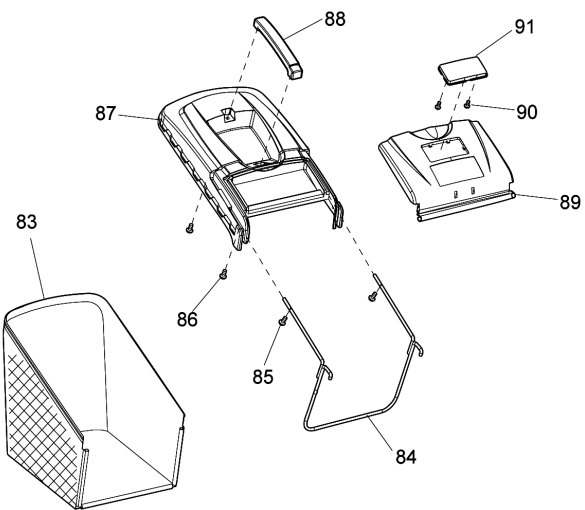

Model No.PM46SBC PETROL LAWN MOWER

Model No.PM46SBC PETROL LAWN MOWER

Item	Parts No.	Description	I/C	Qty	New/Old	Opt. 1	Opt. 2	Note
001	DA00000528	BLADE TIGHTEN BOLT 3/8-24 UNF		1				
002	671010730	DISH SPRING WASHER		1				
003	671001451	BLADE 46		1	*			
003-1	DA00001274	BLADE 46	<	1				
004	671002448	INNER FRANGE		1				
005	671002092	BLADE SUPPORT BUSH		1				
006	671090077	FLAT KEY		1				
007	DA00000598	H.S.SET SCREW(FLAT POINT)M6X8		1				
008	671004002	V PULLEY		1				
009	671012720	V BELT 10MMX6MM L=762MM		1				
010	671005008	NYLON INSERT HEX.LOCK NUT M8		2				
011	671007007	FLAT WASHER 8		2				
012	671001037	TRUSS HEAD TAPPING SCREW 5X16		2				
013	671580010	UNDER COVER		1				
014	671001037	TRUSS HEAD TAPPING SCREW 5X16		9				
015	671536001	FRONT AXLE COVER		1				
016	671107301	SELF-TAPPING SCREW ST4*16		2				
017	671317001	PRESSING BOARD OF LOCKING		1				
018	671011005	COMPRESSION SPRING		1				
019	671316004	LOCKING BUTTON		1				
020	671326001	MULCHING PLUG BOX		1				
021	671105103	WHEEL COVER 7 INCH		2				
022	DA00000537	HEX.FLANGE LOCK NUT M8		2				
023	671040160	FLANGED WHEEL BEARING 1/2 INCH		2				
024	671204301	WHEEL ASSY 8 INCH		2				
025	671040160	FLANGED WHEEL BEARING 1/2 INCH		2				
026	671007062	WAVE WASHER 12		2				
027	671006119	HEX. FRANGE BOLT M6X60		4				
028	671376001	FRONT AXLE MOUNT		2				
029	671376002	FRONT AXLE RETAINER		2				
030	DA00000549	NYLON INSERT HEX.LOCK NUT M6		4				
031	671001374	FRONT AXLE		1				
032	671010530	WHEEL COVER 10 INCH		2				
033	DA00000537	HEX.FLANGE LOCK NUT M8		2				
034	671040160	FLANGED WHEEL BEARING 1/2 INCH		2				
035	671020440	WHEEL ASSY 11 INCH		2				
036	671295001	INTERNAL GEAR		2