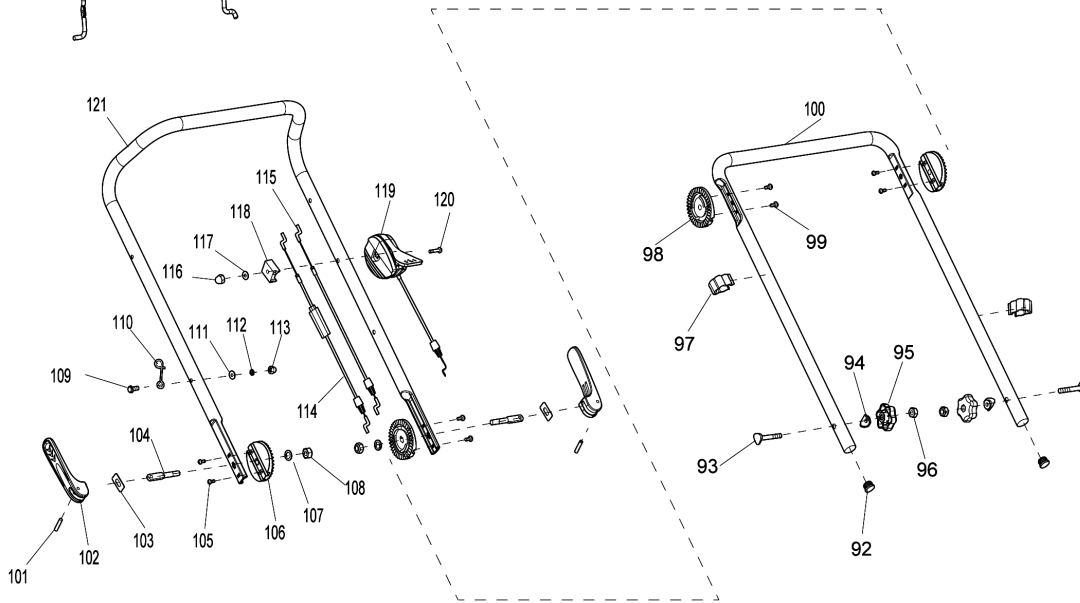

Model No.PM46SBC PETROL LAWN MOWER

Model No.PM46SBC PETROL LAWN MOWER

Item	Parts No.	Description	I/C	Qty	New/Old	Opt. 1	Opt. 2	Note
001	DA00000528	BLADE TIGHTEN BOLT 3/8-24 UNF		1				
002	671010730	DISH SPRING WASHER		1				
003	671001451	BLADE 46		1	*			
003-1	DA00001274	BLADE 46	<	1				
004	671002448	INNER FRANGE		1				
005	671002092	BLADE SUPPORT BUSH		1				
006	671090077	FLAT KEY		1				
007	DA00000598	H.S.SET SCREW(FLAT POINT)M6X8		1				
008	671004002	V PULLEY		1				
009	671012720	V BELT 10MMX6MM L=762MM		1				
010	671005008	NYLON INSERT HEX.LOCK NUT M8		2				
011	671007007	FLAT WASHER 8		2				
012	671001037	TRUSS HEAD TAPPING SCREW 5X16		2				
013	671580010	UNDER COVER		1				
014	671001037	TRUSS HEAD TAPPING SCREW 5X16		9				
015	671536001	FRONT AXLE COVER		1				
016	671107301	SELF-TAPPING SCREW ST4*16		2				
017	671317001	PRESSING BOARD OF LOCKING		1				
018	671011005	COMPRESSION SPRING		1				
019	671316004	LOCKING BUTTON		1				
020	671326001	MULCHING PLUG BOX		1				
021	671105103	WHEEL COVER 7 INCH		2				
022	DA00000537	HEX.FLANGE LOCK NUT M8		2				
023	671040160	FLANGED WHEEL BEARING 1/2 INCH		2				
024	671204301	WHEEL ASSY 8 INCH		2				
025	671040160	FLANGED WHEEL BEARING 1/2 INCH		2				
026	671007062	WAVE WASHER 12		2				
027	671006119	HEX. FRANGE BOLT M6X60		4				
028	671376001	FRONT AXLE MOUNT		2				
029	671376002	FRONT AXLE RETAINER		2				
030	DA00000549	NYLON INSERT HEX.LOCK NUT M6		4				
031	671001374	FRONT AXLE		1				
032	671010530	WHEEL COVER 10 INCH		2				
033	DA00000537	HEX.FLANGE LOCK NUT M8		2				
034	671040160	FLANGED WHEEL BEARING 1/2 INCH		2				
035	671020440	WHEEL ASSY 11 INCH		2				
036	671295001	INTERNAL GEAR		2