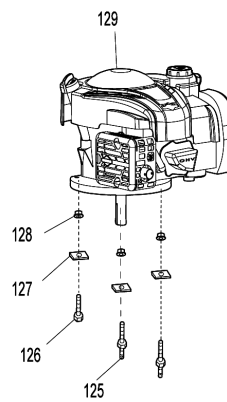

Model No.PM46SBC PETROL LAWN MOWER

Model No.PM46SBC PETROL LAWN MOWER

Item	Parts No.	Description	I/C	Qty	New/Old	Opt. 1	Opt. 2	Note
001	DA00000528	BLADE TIGHTEN BOLT 3/8-24 UNF		1				
002	671010730	DISH SPRING WASHER		1				
003	671001451	BLADE 46		1	*			
003-1	DA00001274	BLADE 46	<	1				
004	671002448	INNER FRANGE		1				
005	671002092	BLADE SUPPORT BUSH		1				
006	671090077	FLAT KEY		1				
007	DA00000598	H.S.SET SCREW(FLAT POINT)M6X8		1				
008	671004002	V PULLEY		1				
009	671012720	V BELT 10MMX6MM L=762MM		1				
010	671005008	NYLON INSERT HEX.LOCK NUT M8		2				
011	671007007	FLAT WASHER 8		2				
012	671001037	TRUSS HEAD TAPPING SCREW 5X16		2				
013	671580010	UNDER COVER		1				
014	671001037	TRUSS HEAD TAPPING SCREW 5X16		9				
015	671536001	FRONT AXLE COVER		1				
016	671107301	SELF-TAPPING SCREW ST4*16		2				
017	671317001	PRESSING BOARD OF LOCKING		1				
018	671011005	COMPRESSION SPRING		1				
019	671316004	LOCKING BUTTON		1				
020	671326001	MULCHING PLUG BOX		1				
021	671105103	WHEEL COVER 7 INCH		2				
022	DA00000537	HEX.FLANGE LOCK NUT M8		2				
023	671040160	FLANGED WHEEL BEARING 1/2 INCH		2				
024	671204301	WHEEL ASSY 8 INCH		2				
025	671040160	FLANGED WHEEL BEARING 1/2 INCH		2				
026	671007062	WAVE WASHER 12		2				
027	671006119	HEX. FRANGE BOLT M6X60		4				
028	671376001	FRONT AXLE MOUNT		2				
029	671376002	FRONT AXLE RETAINER		2				
030	DA00000549	NYLON INSERT HEX.LOCK NUT M6		4				
031	671001374	FRONT AXLE		1				
032	671010530	WHEEL COVER 10 INCH		2				
033	DA00000537	HEX.FLANGE LOCK NUT M8		2				
034	671040160	FLANGED WHEEL BEARING 1/2 INCH		2				
035	671020440	WHEEL ASSY 11 INCH		2				
036	671295001	INTERNAL GEAR		2