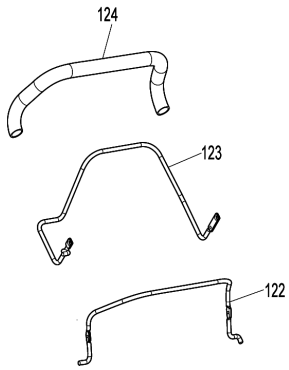

Model No.PM46SBC PETROL LAWN MOWER

Model No.PM46SBC PETROL LAWN MOWER

Item	Parts No.	Description	I/C	Qty	New/Old	Opt. 1	Opt. 2	Note
001	DA00000528	BLADE TIGHTEN BOLT 3/8-24 UNF		1				
002	671010730	DISH SPRING WASHER		1				
003	671001451	BLADE 46		1	*			
003-1	DA00001274	BLADE 46	<	1				
004	671002448	INNER FRANGE		1				
005	671002092	BLADE SUPPORT BUSH		1				
006	671090077	FLAT KEY		1				
007	DA00000598	H.S.SET SCREW(FLAT POINT)M6X8		1				
008	671004002	V PULLEY		1				
009	671012720	V BELT 10MMX6MM L=762MM		1				
010	671005008	NYLON INSERT HEX.LOCK NUT M8		2				
011	671007007	FLAT WASHER 8		2				
012	671001037	TRUSS HEAD TAPPING SCREW 5X16		2				
013	671580010	UNDER COVER		1				
014	671001037	TRUSS HEAD TAPPING SCREW 5X16		9				
015	671536001	FRONT AXLE COVER		1				
016	671107301	SELF-TAPPING SCREW ST4*16		2				
017	671317001	PRESSING BOARD OF LOCKING		1				
018	671011005	COMPRESSION SPRING		1				
019	671316004	LOCKING BUTTON		1				
020	671326001	MULCHING PLUG BOX		1				
021	671105103	WHEEL COVER 7 INCH		2				
022	DA00000537	HEX.FLANGE LOCK NUT M8		2				
023	671040160	FLANGED WHEEL BEARING 1/2 INCH		2				
024	671204301	WHEEL ASSY 8 INCH		2				
025	671040160	FLANGED WHEEL BEARING 1/2 INCH		2				
026	671007062	WAVE WASHER 12		2				
027	671006119	HEX. FRANGE BOLT M6X60		4				
028	671376001	FRONT AXLE MOUNT		2				
029	671376002	FRONT AXLE RETAINER		2				
030	DA00000549	NYLON INSERT HEX.LOCK NUT M6		4				
031	671001374	FRONT AXLE		1				
032	671010530	WHEEL COVER 10 INCH		2				
033	DA00000537	HEX.FLANGE LOCK NUT M8		2				
034	671040160	FLANGED WHEEL BEARING 1/2 INCH		2				
035	671020440	WHEEL ASSY 11 INCH		2				
036	671295001	INTERNAL GEAR		2