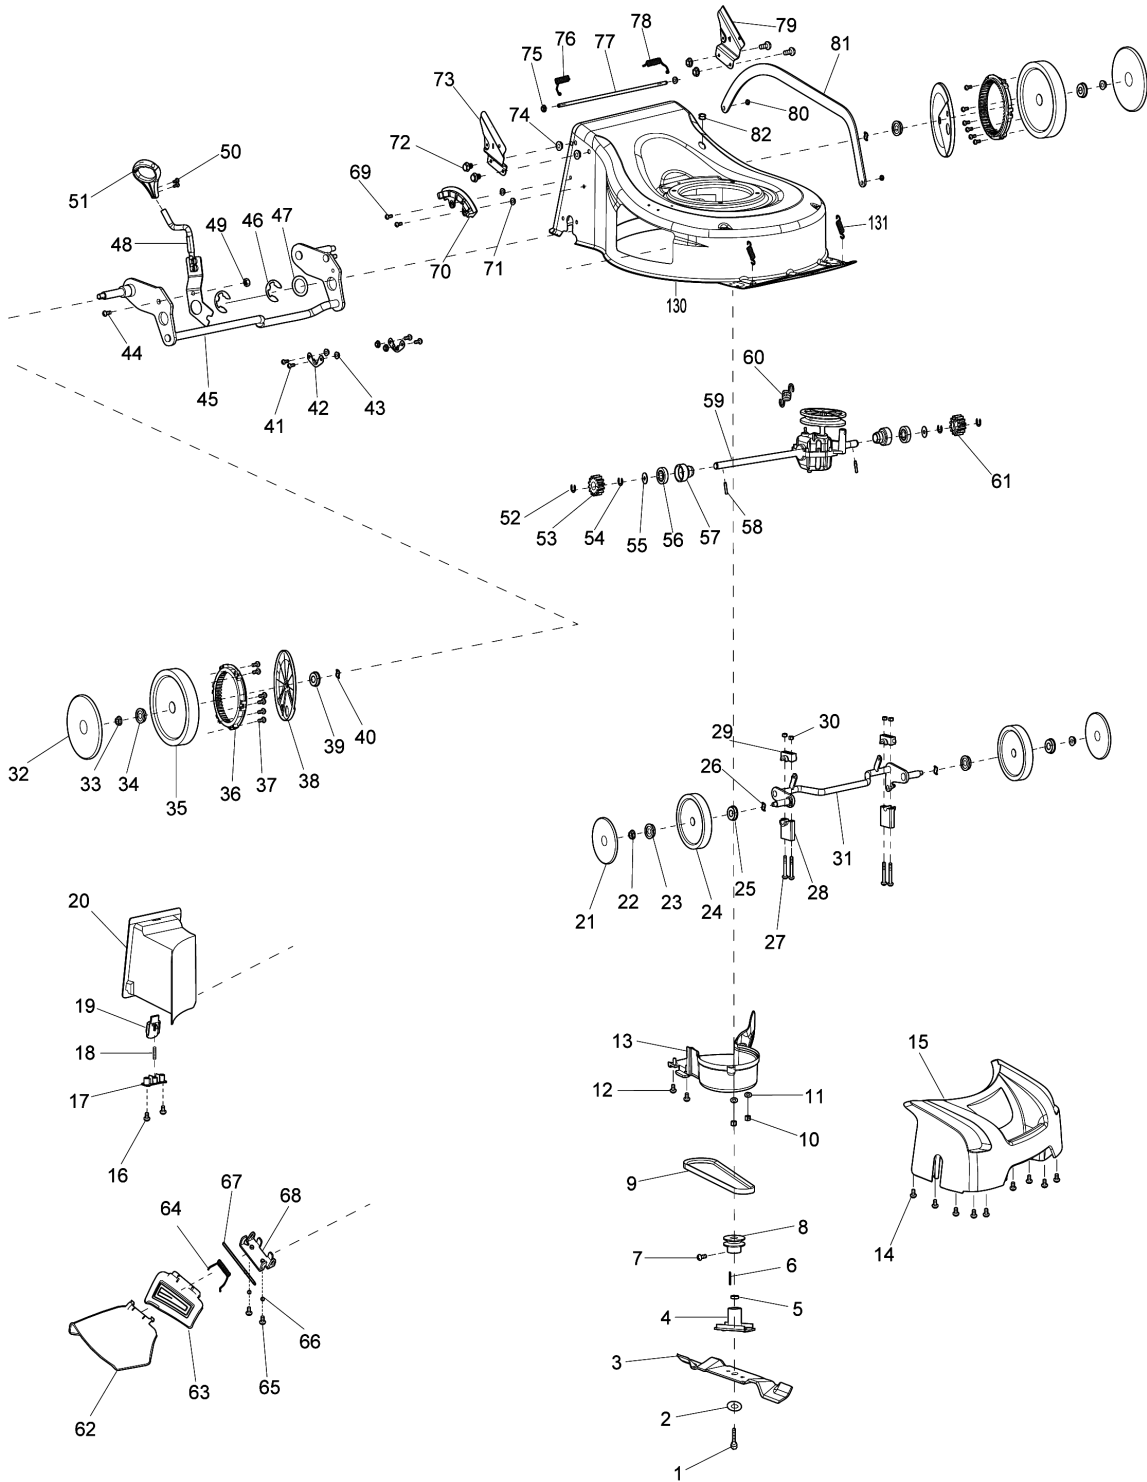

Model No.PM46SBC PETROL LAWN MOWER