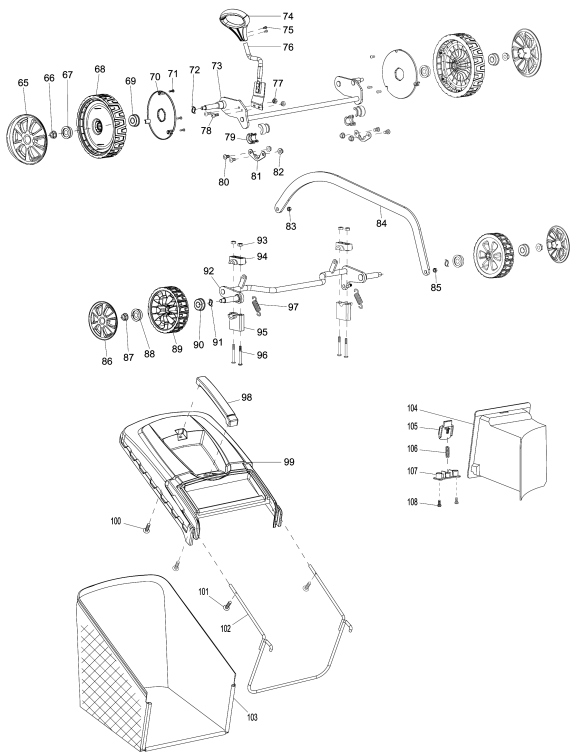

Model No.PM46B PETROL LAWN MOWER

Model No.PM46B PETROL LAWN MOWER

Item	Parts No.	Description	I/C	Qty	New/Old	Opt. 1	Opt. 2	Note
001	671017580	ENGINE CLUTCH LEVER		1				
002	671001029	HANDLE SHEATH		1				
003	671017970	UPPER HANDLE BAR		1				
004	DA00000575	HEX.CAP NUT M6		1				
005	DA00000574	FLAT WASHER 6		1				
006	DA00000573	OUTER WIRE STOPPER		1				
007	671001258	ENGINE CLUTCH WIRE ASSY		1				
008	671013260	THROTTLE CONTROL BOX ASSY		1				
009	DA00000572	HEX.FLANGE BOLT M6X55		1				
010	DA00000577	HEX.FLANGE BOLT M6X35		1				
011	DA00000579	STARTER GRIP HOOK		1				
012	DA00000574	FLAT WASHER 6		1				
013	DA00000864	SPRING WASHER 6		1	*			
013-1	DA00000576	SPRING WASHER 6	O	1				
014	DA00000575	HEX.CAP NUT M6		1				
015	671090048	PIN 5X20		2				
016	671364005	TENSION LEVER		2				
017	671001119	RETAINER PLATE		2				
018	671001301	TENSION BOLT M8		2				
019	DA00000860	SELF-TAPPING SCREW ST3X10		4				
020	671054001	ANGLE ADJUSTMENT JOINT UPPER		2				
021	671055001	ANGLE ADJUSTMENT JOINT LOWER		2				
022	DA00000860	SELF-TAPPING SCREW ST3X10		4				
023	671011890	FLAT WASHER 8		2				
024	671005008	NYLON INSERT HEX LOCK NUT M8		2				
025	671001804	LOWER HANDLE BAR		1				
026	671611001	CABLE CLIP		1				
027	671611001	CABLE CLIP		1				
028	671006004	FLAT HEAD BOLT M8X58		2				
029	DA00000565	PLASTIC SADDLE WASHER 8		2				
030	671365005	KNOB OF LOWER HANDLE		2				
031	DA00000563	HEXAGON NUT M8		2				
032	DA00000562	HEX.FLANGE BOLT M8X16		4				
033	671001753	RIGHT HANDLE BRACKET RED		1				
034	DA00000537	HEX.FLANGE LOCK NUT M8		4				
035	DA00000900	PIPE END CAP 19		2				
036	671001752	LEFT HANDLE BRACKET RED		1				
037	671385001	GRASS LEVEL INSPECTION WINDOW		1				
038	671010710	TAPPING SCREW ST4X12		2