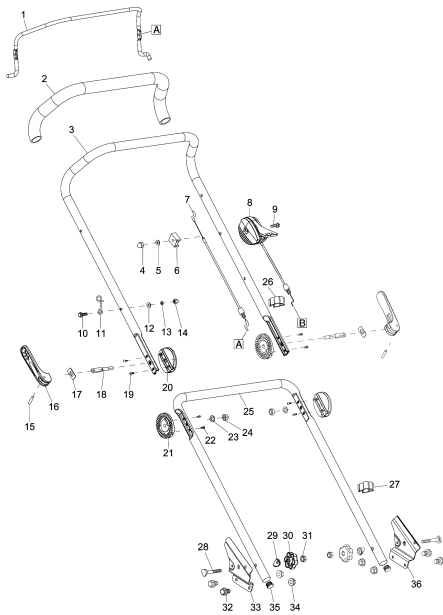

Model No.PM46B PETROL LAWN MOWER