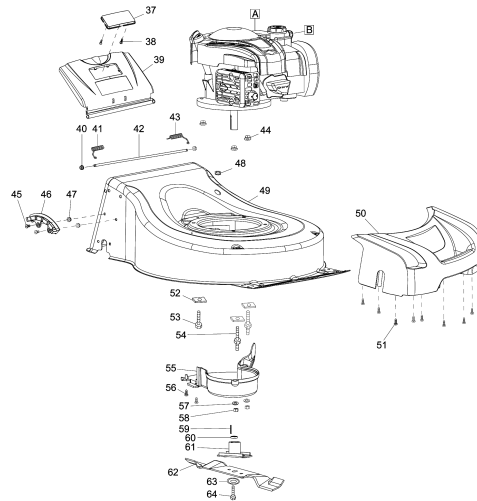

Model No.PM46B PETROL LAWN MOWER