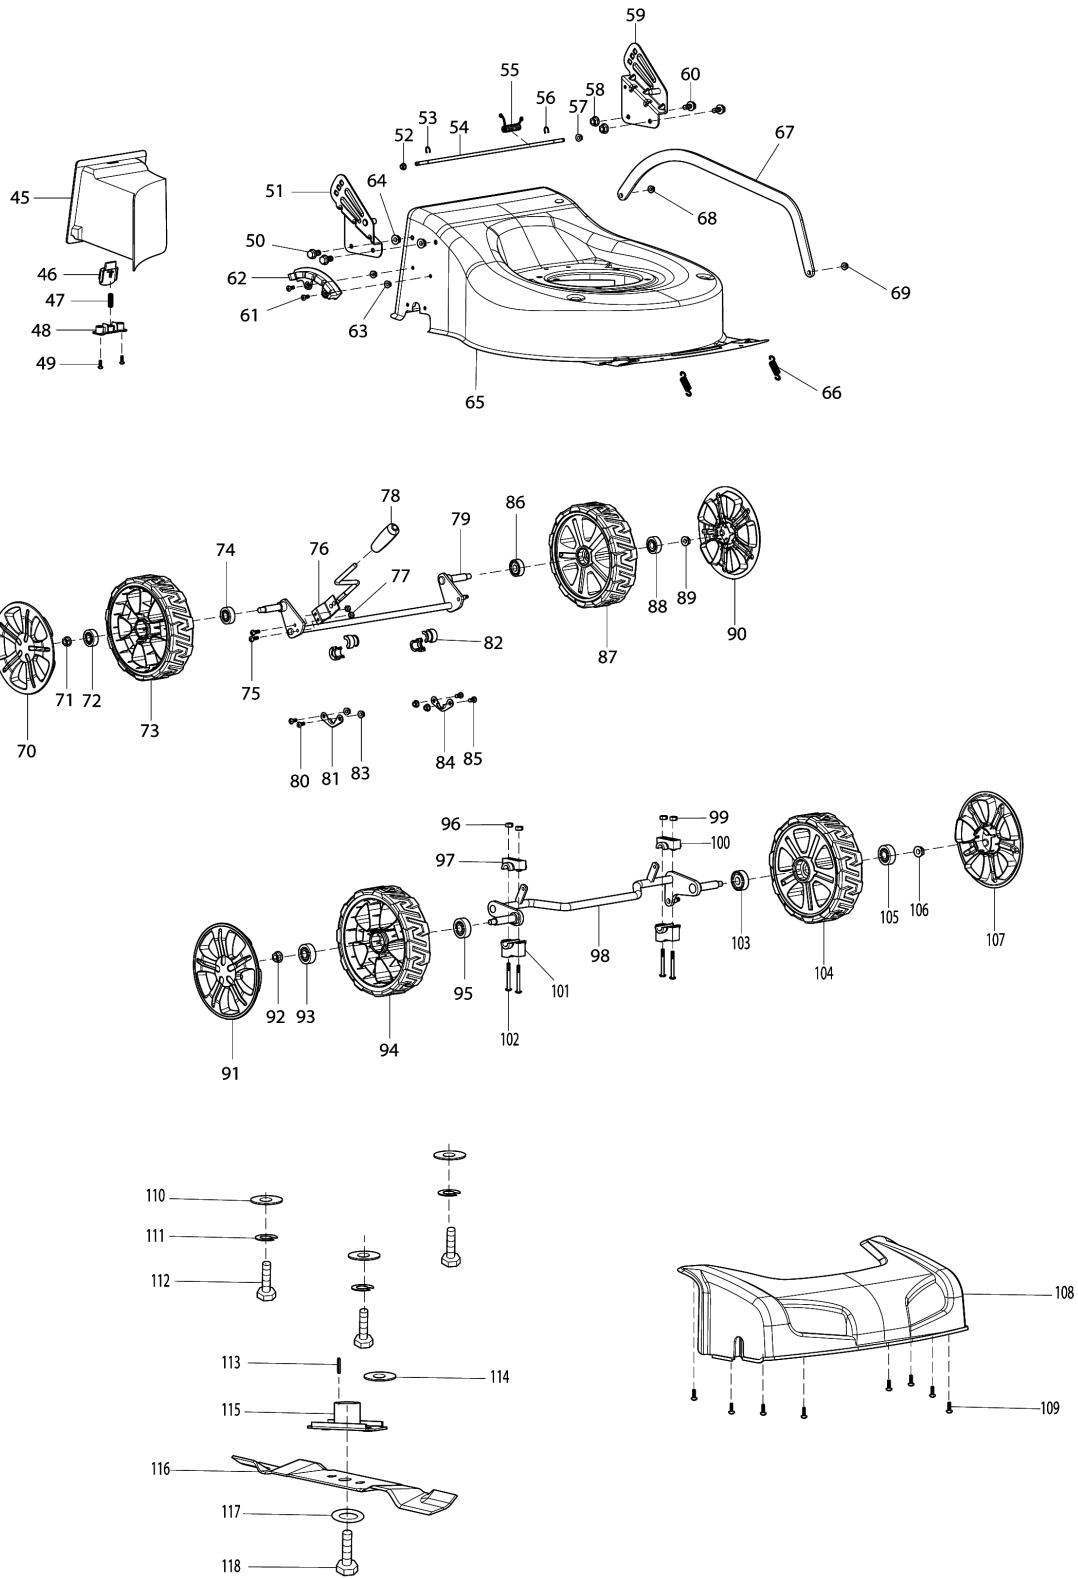

# Model No.PM461R PETROL LAWN MOWER

Model No.PM461R PETROL LAWN MOWER

Item	Parts No.	Description	I/C	Qty	New/Old	Opt. 1	Opt. 2	Note
001	DA00000961	ENGINE CLUTCH LEVER		1				
002	671002001	UPPER HANDLE BAR ASSY		1				
003	DA00000575	HEX.CAP NUT M6		1				
004	DA00000573	OUTER WIRE STOPPER		1				
005	DA00001155	FRAMEOUT CORD ASSY		1				
006	DA00001156	THROTTLE HANDLE ASSY		1				
007	DA00000572	HEX.FLANGE BOLT M6X55		1				
008	DA00000577	HEX.FLANGE BOLT M6X35		1				
009	DA00000579	STARTER GRIP HOOK		1				
010	DA00000574	FLAT WASHER 6		1				
011	DA00000576	SPRING WASHER 6		1				
012	DA00000575	HEX.CAP NUT M6		1				
013	DA00000563	HEXAGON NUT M8		1				
014	DA00000564	KNOB		1				
015	DA00000924	PLASTIC SADDLE WASHER 8		1				
016	DA00000569	SADDLE HEAD BOLT M8X58		1				
017	DA00000569	SADDLE HEAD BOLT M8X58		1				
018	DA00000924	PLASTIC SADDLE WASHER 8		1				
019	DA00000564	KNOB		1				
020	DA00000563	HEXAGON NUT M8		1				
021	671001606	LOWER HANDLE BAR		1				
022	671611001	CABLE CLIP		1				
023	671800104	GROMMET		1				
024	DA00000563	HEXAGON NUT M8		1				
025	DA00000564	KNOB		1				
026	671007007	FLAT WASHER 8		1				
027	DA00000880	SADDLE HEAD BOLT M8X35		1				
028	DA00000880	SADDLE HEAD BOLT M8X35		1				
029	671007007	FLAT WASHER 8		1				
030	DA00000564	KNOB		1				
031	DA00000563	HEXAGON NUT M8		1				
032	DA00000537	HEX.FLANGE LOCK NUT M8		3				
033	671454001	GRASS CATCHER HANDLE		1				
034	671467001	GRASS CATCHER UPPER BORAD		1				
035	DA00000326	TAPPING SCREW ST5X16		2				
036	DA00000335	RETAINER PLATE		2				
037	DA00000025	WASHER 5		2				
038	DA00000888	TAPPING SCREW ST5X12		6				
039	671001443	GRASS CATCHER FRAME		1				
040	671468001	REAR FLAP		1				
041	671001353	GRASS CATCHER FRAME SHEATH		1				