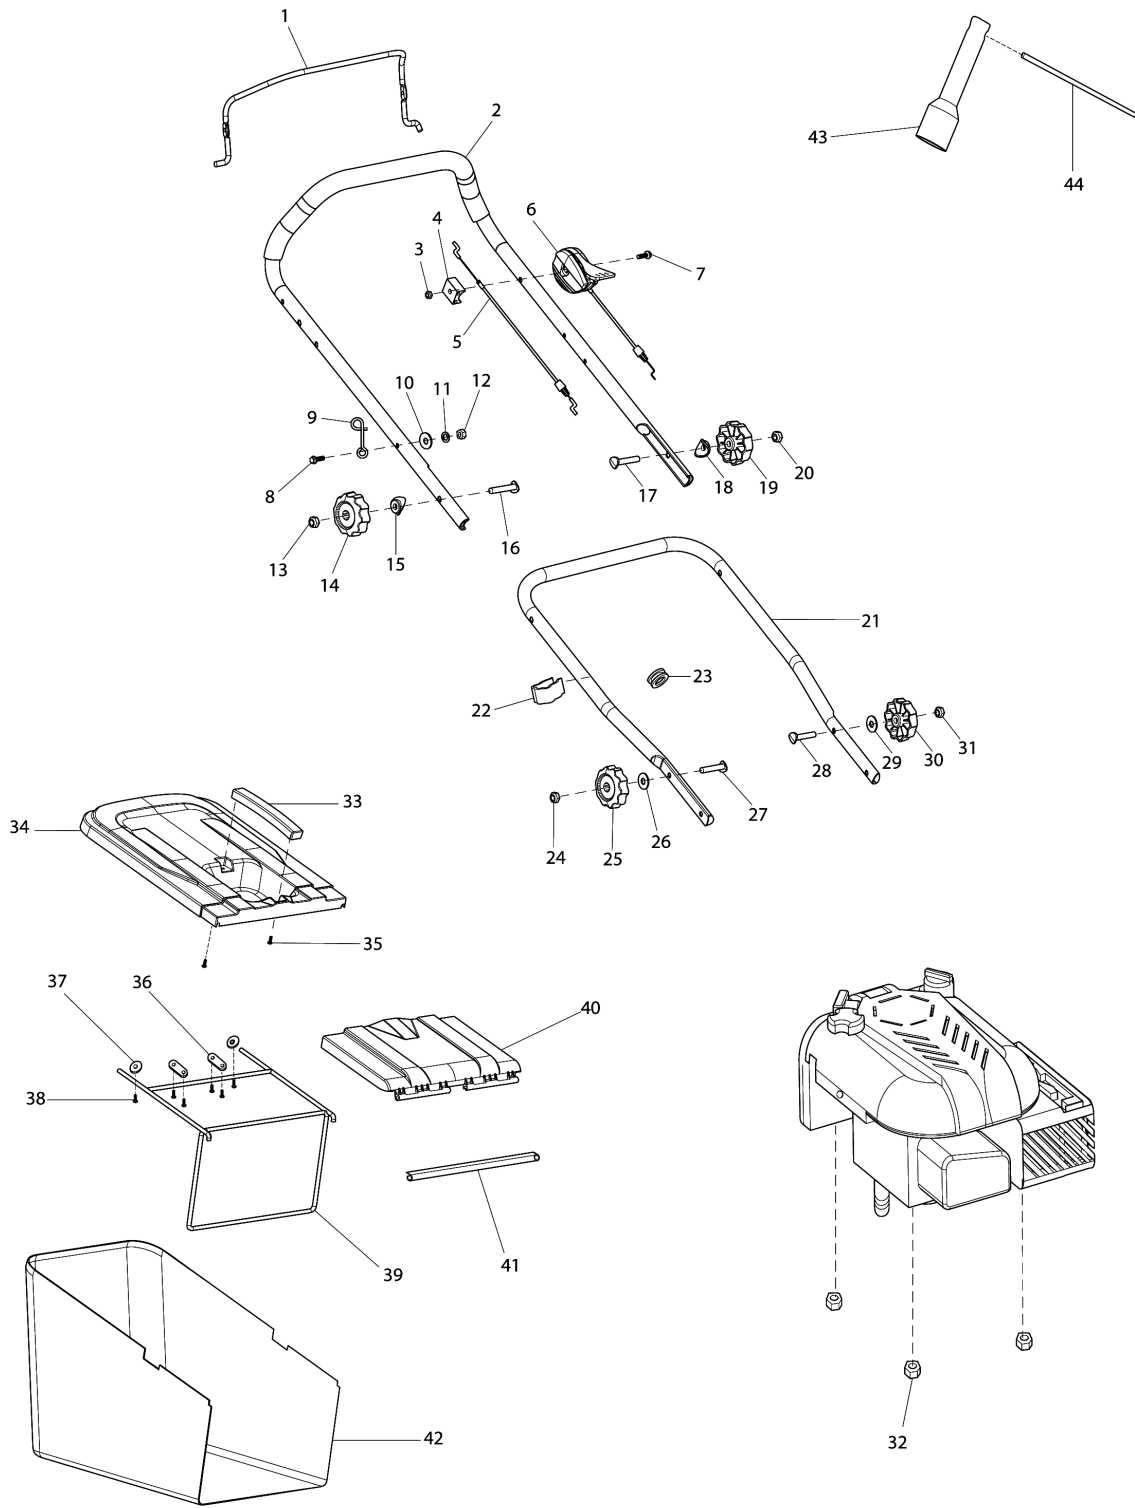

# Model No.PM461R PETROL LAWN MOWER

Model No.PM461R PETROL LAWN MOWER

Item	Parts No.	Description	I/C	Qty	New/Old	Opt. 1	Opt. 2	Note
001	DA00000961	ENGINE CLUTCH LEVER		1				
002	671002001	UPPER HANDLE BAR ASSY		1				
003	DA00000575	HEX.CAP NUT M6		1				
004	DA00000573	OUTER WIRE STOPPER		1				
005	DA00001155	FRAMEOUT CORD ASSY		1				
006	DA00001156	THROTTLE HANDLE ASSY		1				
007	DA00000572	HEX.FLANGE BOLT M6X55		1				
008	DA00000577	HEX.FLANGE BOLT M6X35		1				
009	DA00000579	STARTER GRIP HOOK		1				
010	DA00000574	FLAT WASHER 6		1				
011	DA00000576	SPRING WASHER 6		1				
012	DA00000575	HEX.CAP NUT M6		1				
013	DA00000563	HEXAGON NUT M8		1				
014	DA00000564	KNOB		1				
015	DA00000924	PLASTIC SADDLE WASHER 8		1				
016	DA00000569	SADDLE HEAD BOLT M8X58		1				
017	DA00000569	SADDLE HEAD BOLT M8X58		1				
018	DA00000924	PLASTIC SADDLE WASHER 8		1				
019	DA00000564	KNOB		1				
020	DA00000563	HEXAGON NUT M8		1				
021	671001606	LOWER HANDLE BAR		1				
022	671611001	CABLE CLIP		1				
023	671800104	GROMMET		1				
024	DA00000563	HEXAGON NUT M8		1				
025	DA00000564	KNOB		1				
026	671007007	FLAT WASHER 8		1				
027	DA00000880	SADDLE HEAD BOLT M8X35		1				
028	DA00000880	SADDLE HEAD BOLT M8X35		1				
029	671007007	FLAT WASHER 8		1				
030	DA00000564	KNOB		1				
031	DA00000563	HEXAGON NUT M8		1				
032	DA00000537	HEX.FLANGE LOCK NUT M8		3				
033	671454001	GRASS CATCHER HANDLE		1				
034	671467001	GRASS CATCHER UPPER BORAD		1				
035	DA00000326	TAPPING SCREW ST5X16		2				
036	DA00000335	RETAINER PLATE		2				
037	DA00000025	WASHER 5		2				
038	DA00000888	TAPPING SCREW ST5X12		6				
039	671001443	GRASS CATCHER FRAME		1				
040	671468001	REAR FLAP		1				
041	671001353	GRASS CATCHER FRAME SHEATH		1				