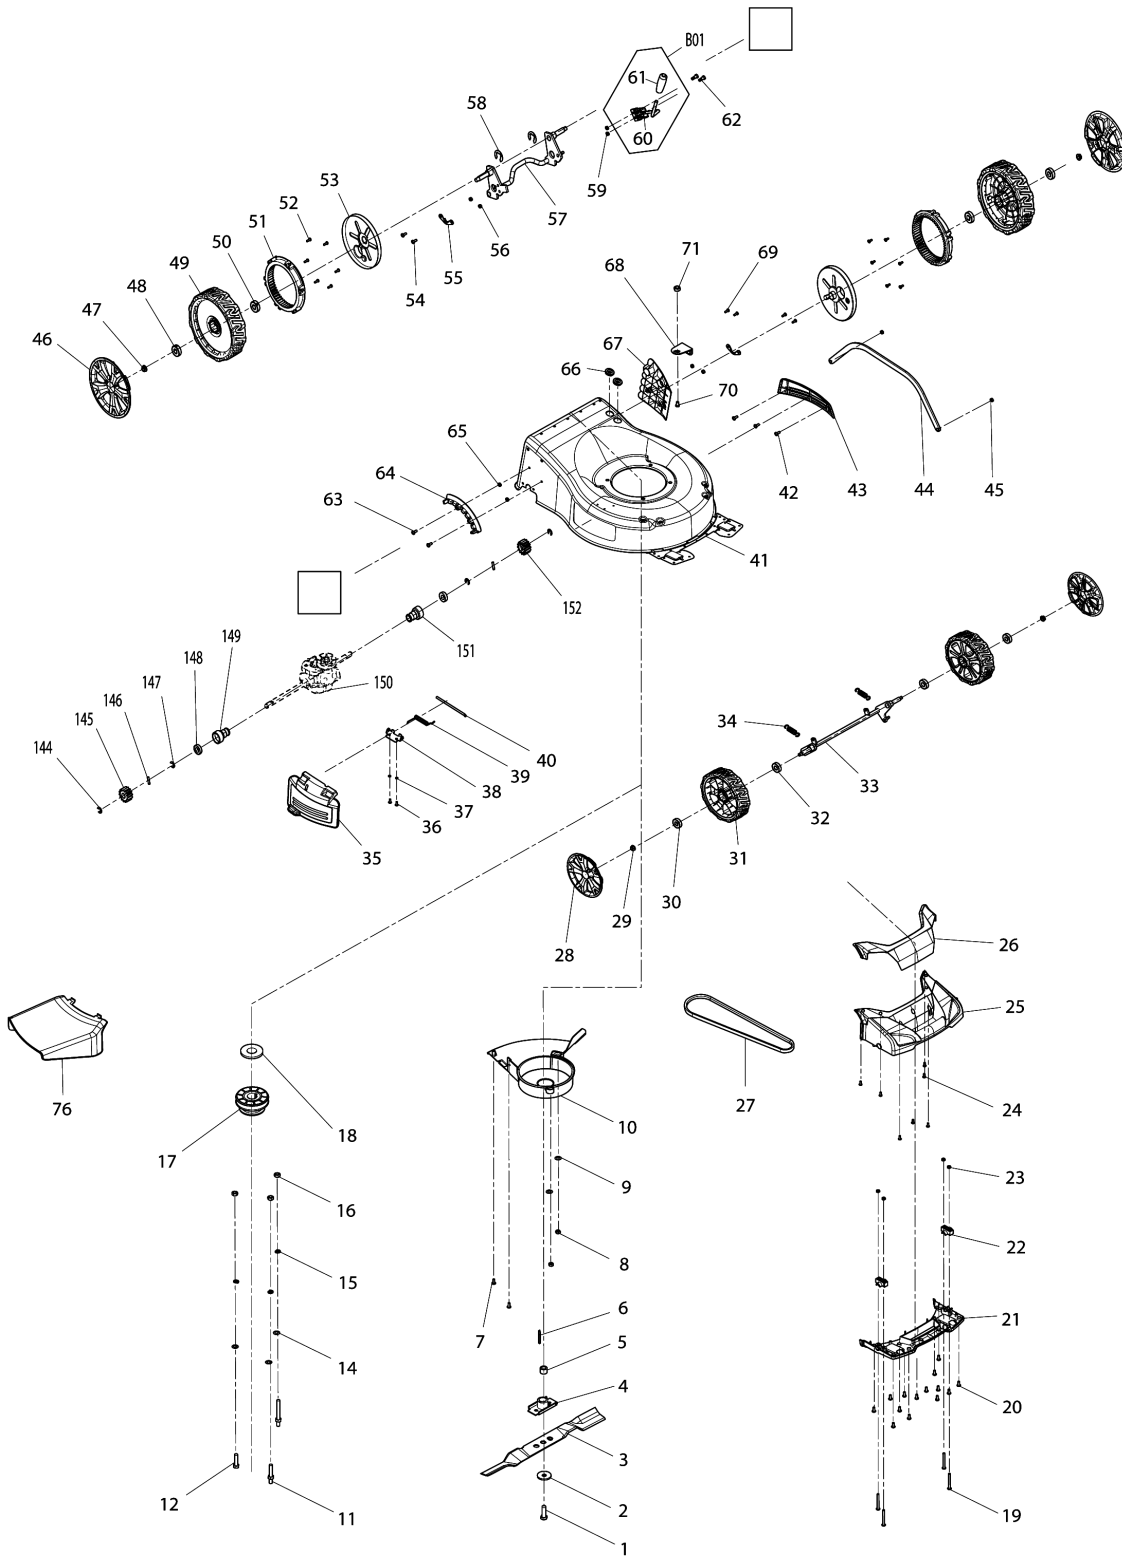

Model No.PM4602S3C ENGINE GRASS TRIMMER

Model No.PM4602S3C ENGINE GRASS TRIMMER

Model No.PM4602S3C ENGINE GRASS TRIMMER

Item	Parts No.	Description	I/C	Qty	New/Old	Opt. 1	Opt. 2	Note
001	DA00000528	BLADE TIGHTEN BOLT 3/8-24 UNF		1				
002	671010730	DISH SPRING WASHER		1				
003	671014610	BLADE 46		1	*			
003-1	DA00001274	BLADE 46	<	1				
004	DA00000857	INNER FRANGE		1				
005	671002093	BLADE SPASER SLEEVE		1				
006	DA00000535	HIGHT ADJUST SUPPORT SPRING		1				
007	671001037	TRUSS HEAD TAPPING SCREW 5X16		2				
008	671005008	NYLON INSERT HEX.LOCK NUT M8		2				
009	671007007	FLAT WASHER 8		2				
010	671996001	BELT PROTECTING COVER		1				
011	DA00000617	SPECIAL HEX.BOLT M8X35/M8X17		2				
012	DA00000586	HEX. BOLT M8X35		1				
014	671007007	FLAT WASHER 8		3				
015	DA00000832	SPRING WASHER 8		3				
016	DA00000537	HEX.FLANGE LOCK NUT M8		3				
017	671004019	V PULLEY ASSY		1				
018	671002351	FLAT WASHER		1				
019	671006119	HEX. FRANGE BOLT M6X60		4				
020	DA00000826	SELF-TAPPING SCREW ST4X12		14				
021	671927001	FRONT AXLE HOUSING LOWER		1				
022	671445001	FRONT AXLE RETAINER		2				
023	DA00000549	NYLON INSERT HEX.LOCK NUT M6		4				
024	DA00000826	SELF-TAPPING SCREW ST4X12		7				
025	671003041	FRONT AXLE HOUSING UPPER		1				
026	671925001	FRONT COVER		1				
027	671002066	V BELT 10MMX6MM L=727MM		1				
028	671003014	WHEEL COVER 6.5 INCH		2				
029	DA00000537	HEX.FLANGE LOCK NUT M8		2				
030	DA00000538	BALL BEARING 6201ZZ		2				
031	671020150	WHEEL ASSY 7 INCH		2				
032	DA00000538	BALL BEARING 6201ZZ		2				
033	671002362	FRONT AXLE		1				
034	671011230	HEIGHT ADJUST TENSION SPRING		2				
035	671929001	SIDE DISCHARGE FLAP COVER		1				
036	671002010	PAN.HED SCREW M5X12		2				
037	671080040	SPRING WASHER 5		2	*			
037-1	DA00000198	SPRING WASHER 5	O	2				