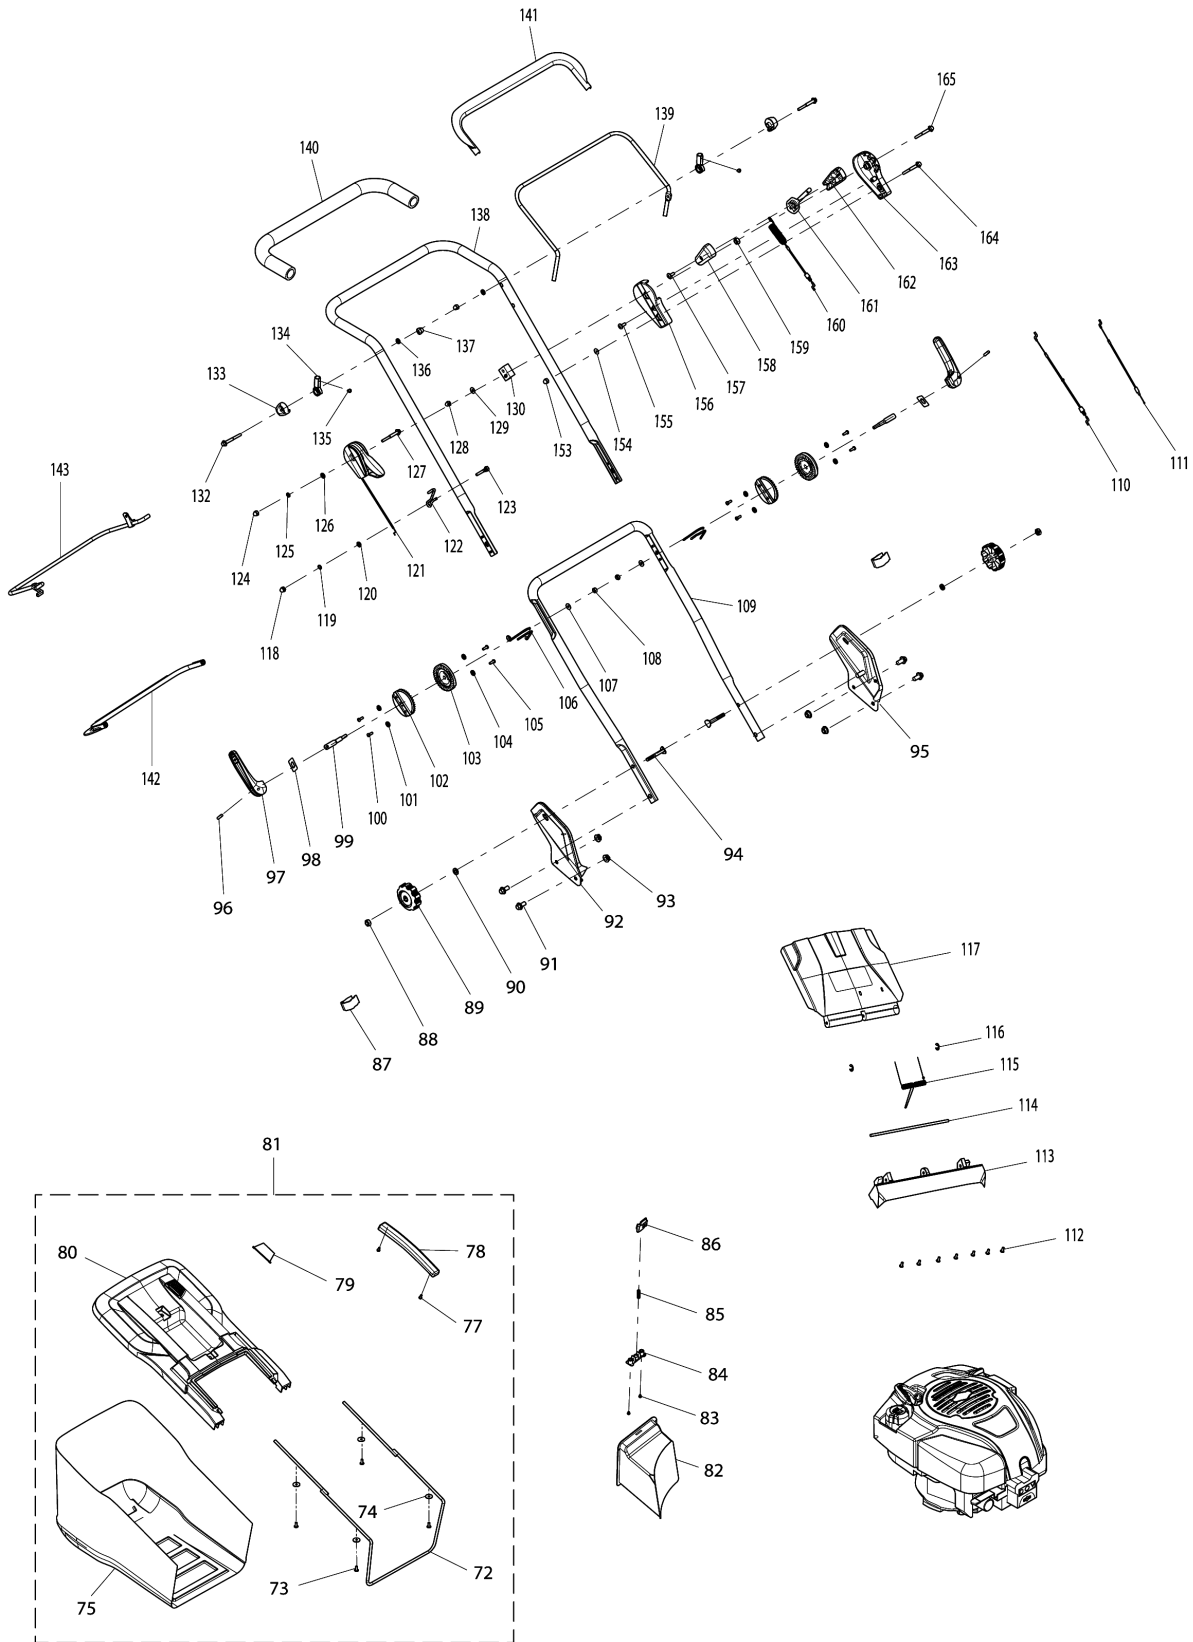

Model No.PM4602S3C ENGINE GRASS TRIMMER

Model No.PM4602S3C ENGINE GRASS TRIMMER

Model No.PM4602S3C ENGINE GRASS TRIMMER

Item	Parts No.	Description	I/C	Qty	New/Old	Opt. 1	Opt. 2	Note
001	DA00000528	BLADE TIGHTEN BOLT 3/8-24 UNF		1				
002	671010730	DISH SPRING WASHER		1				
003	671014610	BLADE 46		1	*			
003-1	DA00001274	BLADE 46	<	1				
004	DA00000857	INNER FRANGE		1				
005	671002093	BLADE SPASER SLEEVE		1				
006	DA00000535	HIGHT ADJUST SUPPORT SPRING		1				
007	671001037	TRUSS HEAD TAPPING SCREW 5X16		2				
008	671005008	NYLON INSERT HEX.LOCK NUT M8		2				
009	671007007	FLAT WASHER 8		2				
010	671996001	BELT PROTECTING COVER		1				
011	DA00000617	SPECIAL HEX.BOLT M8X35/M8X17		2				
012	DA00000586	HEX. BOLT M8X35		1				
014	671007007	FLAT WASHER 8		3				
015	DA00000832	SPRING WASHER 8		3				
016	DA00000537	HEX.FLANGE LOCK NUT M8		3				
017	671004019	V PULLEY ASSY		1				
018	671002351	FLAT WASHER		1				
019	671006119	HEX. FRANGE BOLT M6X60		4				
020	DA00000826	SELF-TAPPING SCREW ST4X12		14				
021	671927001	FRONT AXLE HOUSING LOWER		1				
022	671445001	FRONT AXLE RETAINER		2				
023	DA00000549	NYLON INSERT HEX.LOCK NUT M6		4				
024	DA00000826	SELF-TAPPING SCREW ST4X12		7				
025	671003041	FRONT AXLE HOUSING UPPER		1				
026	671925001	FRONT COVER		1				
027	671002066	V BELT 10MMX6MM L=727MM		1				
028	671003014	WHEEL COVER 6.5 INCH		2				
029	DA00000537	HEX.FLANGE LOCK NUT M8		2				
030	DA00000538	BALL BEARING 6201ZZ		2				
031	671020150	WHEEL ASSY 7 INCH		2				
032	DA00000538	BALL BEARING 6201ZZ		2				
033	671002362	FRONT AXLE		1				
034	671011230	HEIGHT ADJUST TENSION SPRING		2				
035	671929001	SIDE DISCHARGE FLAP COVER		1				
036	671002010	PAN.HED SCREW M5X12		2				
037	671080040	SPRING WASHER 5		2	*			
037-1	DA00000198	SPRING WASHER 5	O	2				