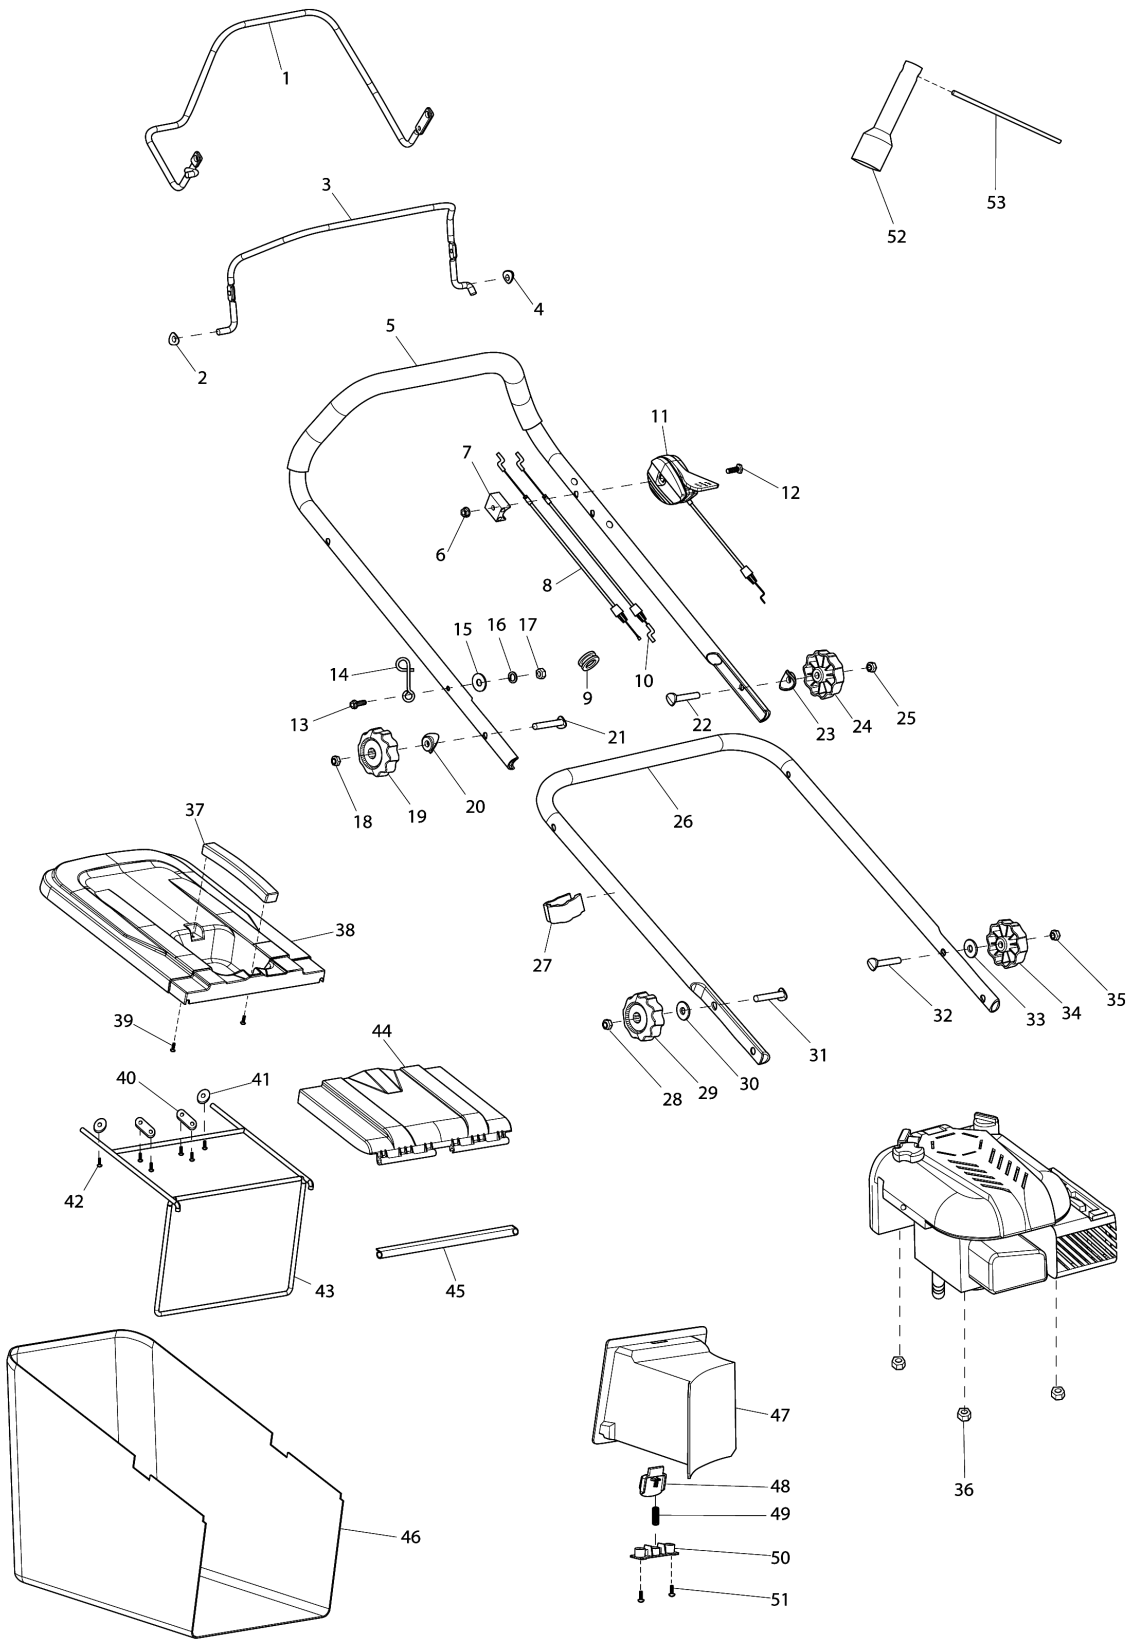

Model No.PM4601SR PETROL LAWN MOWER