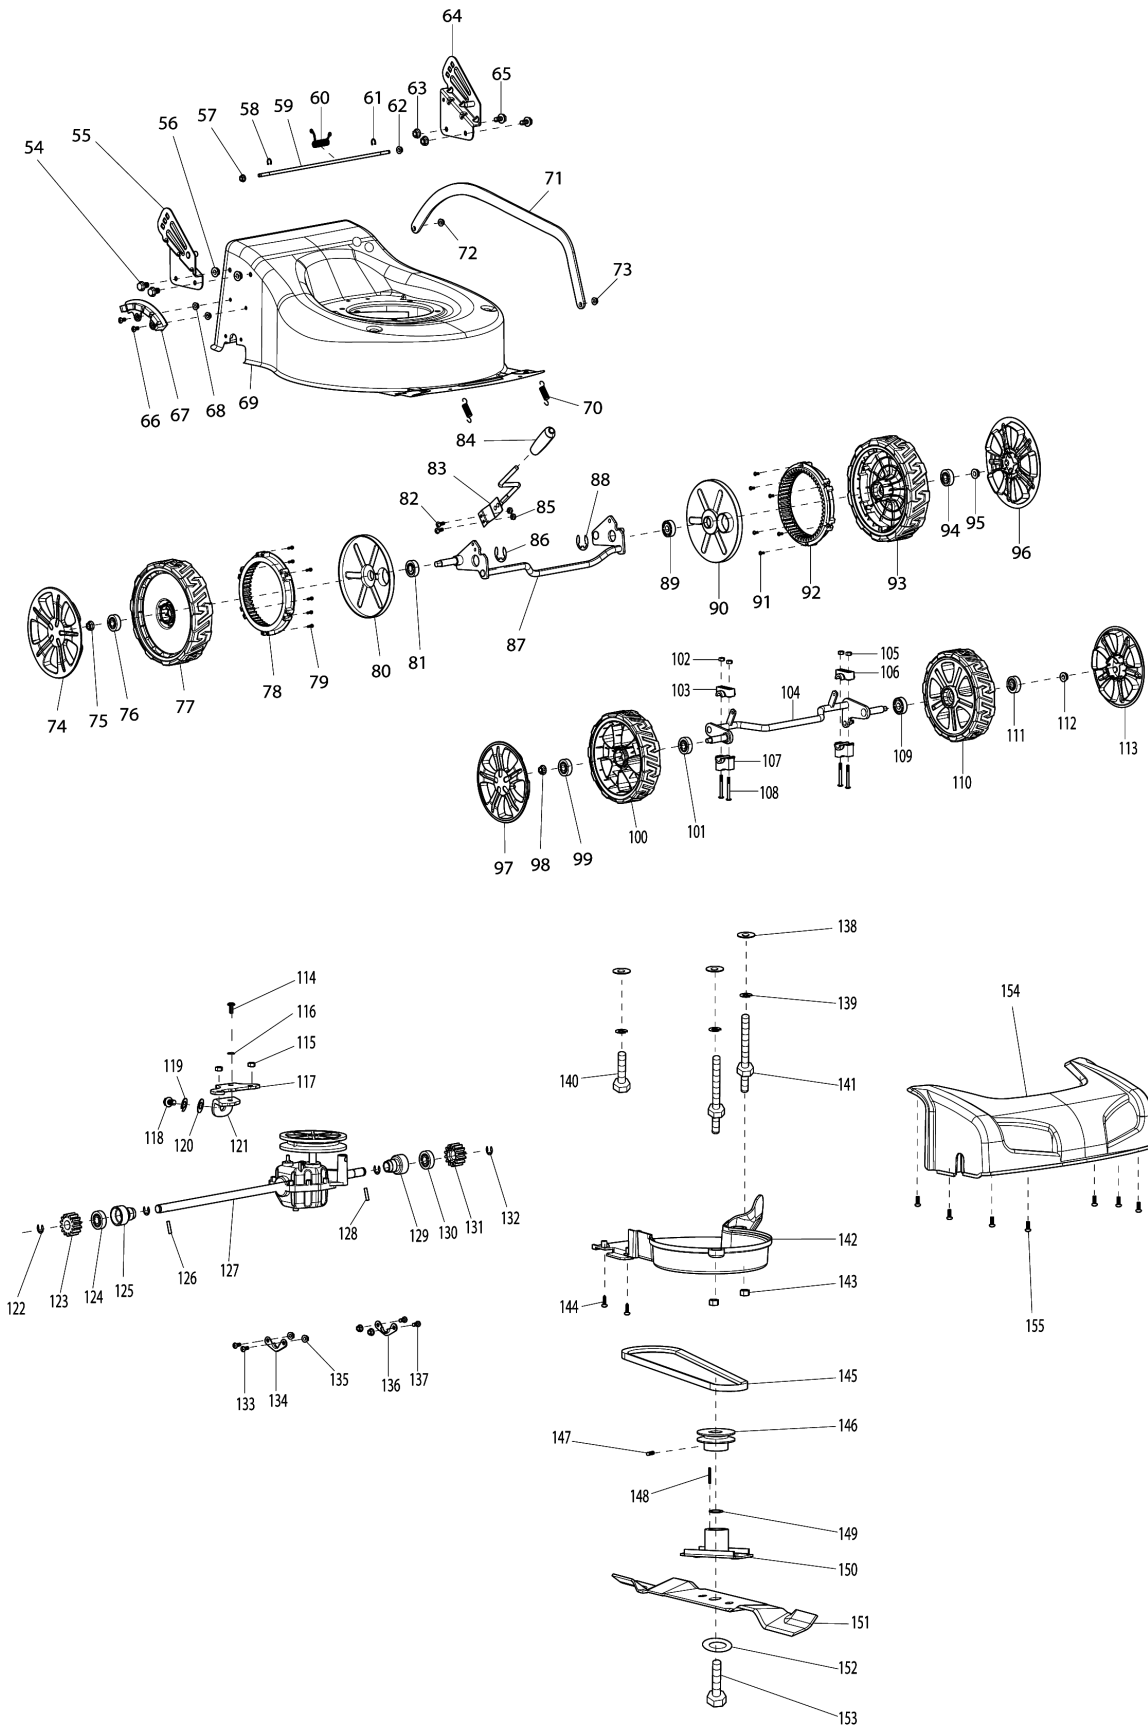

Model No.PM4601SR PETROL LAWN MOWER

Model No.PM4601SR PETROL LAWN MOWER

Item	Parts No.	Description	I/C	Qty	New/Old	Opt. 1	Opt. 2	Note
001	DA00000964	SELF DRIVE CONTROL LEVER		1				
002	671001524	SADDLE WASHER 8		1				
003	DA00000961	ENGINE CLUTCH LEVER		1				
004	671001524	SADDLE WASHER 8		1				
005	671002001	UPPER HANDLE BAR ASSY		1				
006	DA00000575	HEX.CAP NUT M6		1				
007	DA00000573	OUTER WIRE STOPPER		1				
008	DA00000977	SELF DRIVE CONTROL WIRE ASSY		1				
009	671800104	GROMMET		1				
010	DA00001155	FRAMEOUT CORD ASSY		1				
011	DA00001156	THROTTLE HANDLE ASSY		1				
012	DA00000572	HEX.FLANGE BOLT M6X55		1				
013	DA00000577	HEX.FLANGE BOLT M6X35		1				
014	DA00000579	STARTER GRIP HOOK		1				
015	DA00000574	FLAT WASHER 6		1				
016	DA00000576	SPRING WASHER 6		1				
017	DA00000575	HEX.CAP NUT M6		1				
018	DA00000563	HEXAGON NUT M8		1				
019	DA00000564	KNOB		1				
020	DA00000924	PLASTIC SADDLE WASHER 8		1				
021	DA00000569	SADDLE HEAD BOLT M8X58		1				
022	DA00000569	SADDLE HEAD BOLT M8X58		1				
023	DA00000924	PLASTIC SADDLE WASHER 8		1				
024	DA00000564	KNOB		1				
025	DA00000563	HEXAGON NUT M8		1				
026	671001606	LOWER HANDLE BAR		1				
027	671611001	CABLE CLIP		1				
028	DA00000563	HEXAGON NUT M8		1				
029	DA00000564	KNOB		1				
030	671007007	FLAT WASHER 8		1				
031	DA00000880	SADDLE HEAD BOLT M8X35		1				
032	DA00000880	SADDLE HEAD BOLT M8X35		1				
033	671007007	FLAT WASHER 8		1				
034	DA00000564	KNOB		1				
035	DA00000563	HEXAGON NUT M8		1				
036	DA00000537	HEX.FLANGE LOCK NUT M8		3				
037	671454001	GRASS CATCHER HANDLE		1				
038	671467001	GRASS CATCHER UPPER BORAD		1				
039	DA00000326	TAPPING SCREW ST5X16		2				
040	DA00000335	RETAINER PLATE		2				
041	DA00000025	WASHER 5		2