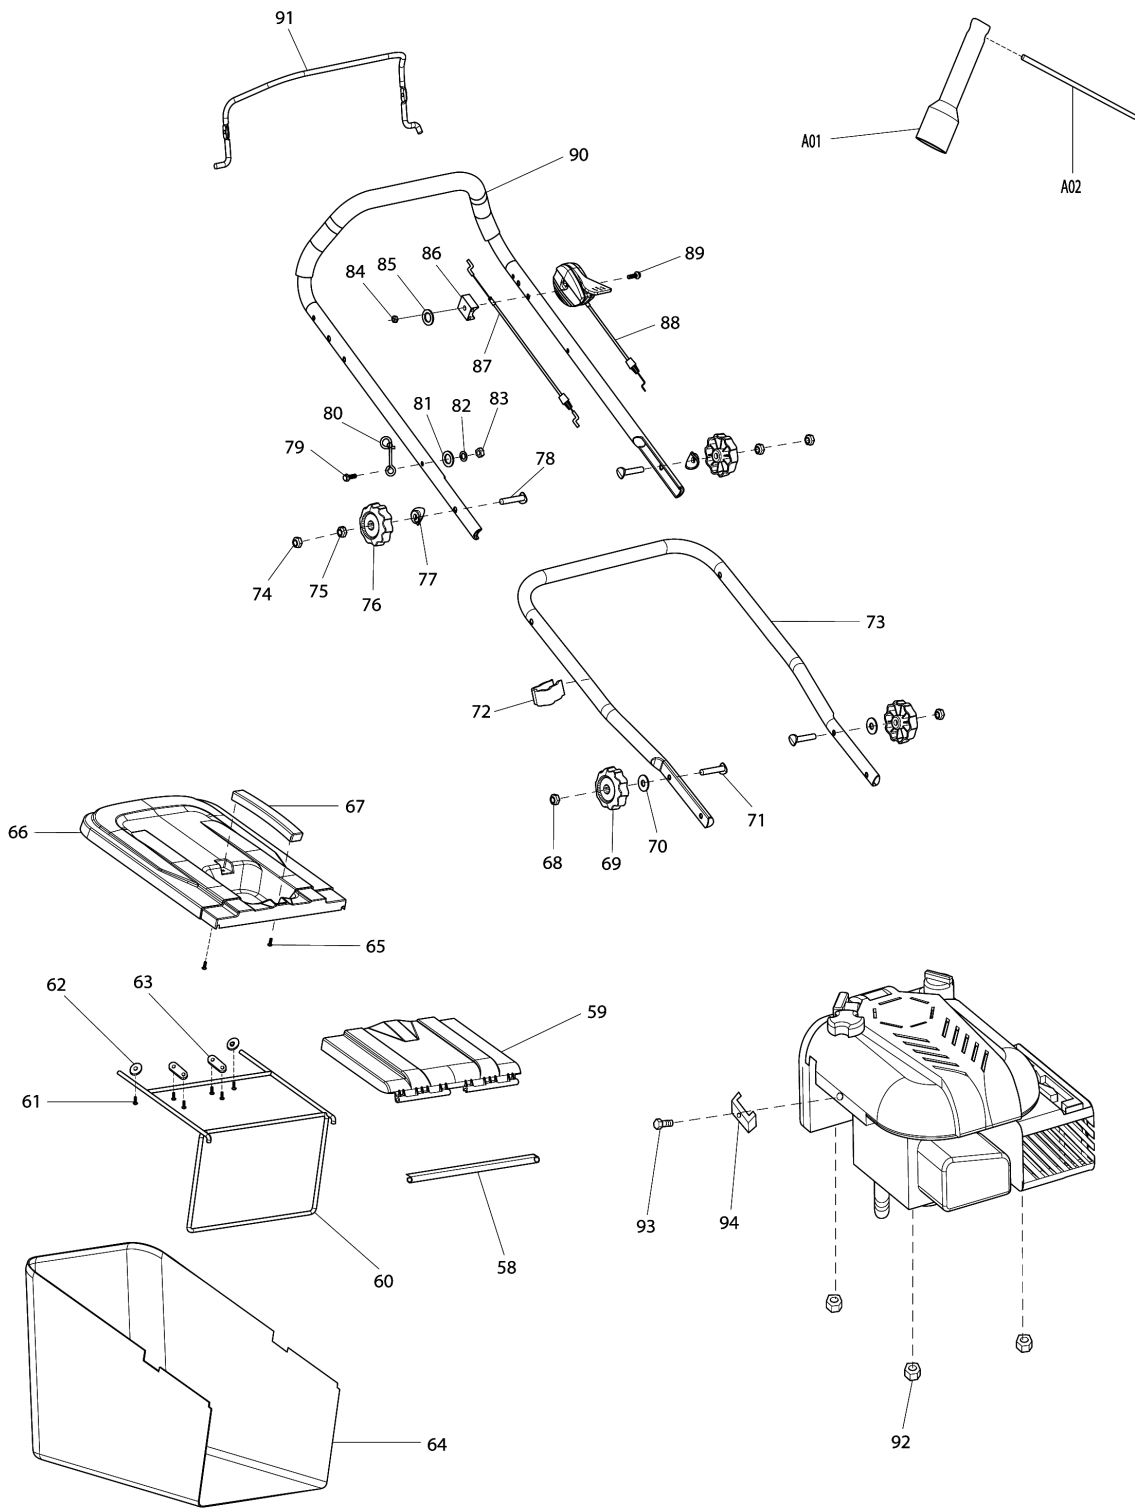

Model No.PM411C ENGINE GRASS TRIMMER

Model No.PM411C ENGINE GRASS TRIMMER

Model No.PM411C ENGINE GRASS TRIMMER

Item	Parts No.	Description	I/C	Qty	New/Old	Opt. 1	Opt. 2	Note
001	671006065	BLADE TIGHTEN BOLT 3/8-24 UNF		1				
002	671010730	DISH SPRING WASHER		1				
003	671001433	BLADE 41		1				
004	671015252	INNER FRANGE		1				
005	DA00000979	BLADE SUPPORT LINING		1				
006	DA00000535	HIGHT ADJUST SUPPORT SPRING		1				
007	DA00000586	HEX. BOLT M8X35		3				
009	DA00000832	SPRING WASHER 8		3				
010	671007007	FLAT WASHER 8		3				
011	DA00000911	TAPPING SCREW ST4.2X10		8				
012	671420001	FRONT AXLE COVER		1				
013	671001176	WHEEL COVER 6.5 INCH		2				
014	DA00000537	HEX.FLANGE LOCK NUT M8		2				
015	DA00000538	BALL BEARING 6201ZZ		2				
016	671020150	WHEEL ASSY 7 INCH		2				
017	DA00000538	BALL BEARING 6201ZZ		2				
018	671002028	PAN.HED SCREW M6X45		4				
019	671418001	FRONT AXLE MOUNT		2				
020	671001428	FRONT AXLE		1				
021	671445001	FRONT AXLE RETAINER		2				
022	DA00000549	NYLON INSERT HEX.LOCK NUT M6		4				
023	DA00000536	WHEEL COVER 7 INCH		2				
024	DA00000537	HEX.FLANGE LOCK NUT M8		2				
025	DA00000538	BALL BEARING 6201ZZ		2				
026	671020160	WHEEL ASSY 8 INCH		2				
027	DA00000538	BALL BEARING 6201ZZ		2				
028	671002019	TRUSS HEAD SCREW M6X12		4				
029	DA00000542	AXLE RETAINER		2				
030	DA00000543	HEX.FLANGE LOCK NUT M6		4				
031	DA00000912	PAN.HED SCREW M5X14		2				
032	671001430	HEIGHT ADJUSTMENT LEVER ASSY		1				
033	671005011	NYLON INSERT HEX.LOCK NUT M5		2				
034	671001029	HANDLE SHEATH		1				
035	671001423	REAR AXLE		1				
036	671235300	WHEEL AXIS SHEATH		4	*			
036-1	DA00001025	REAR AXLE MOUNT	O	4				
037	DA00000603	TAPPING SCREW ST4X16		2				
038	671317001	PRESSING BOARD OF LOCKING		1				
039	671011005	COMPRESSION SPRING		1				
040	671316004	LOCKING BUTTON		1				