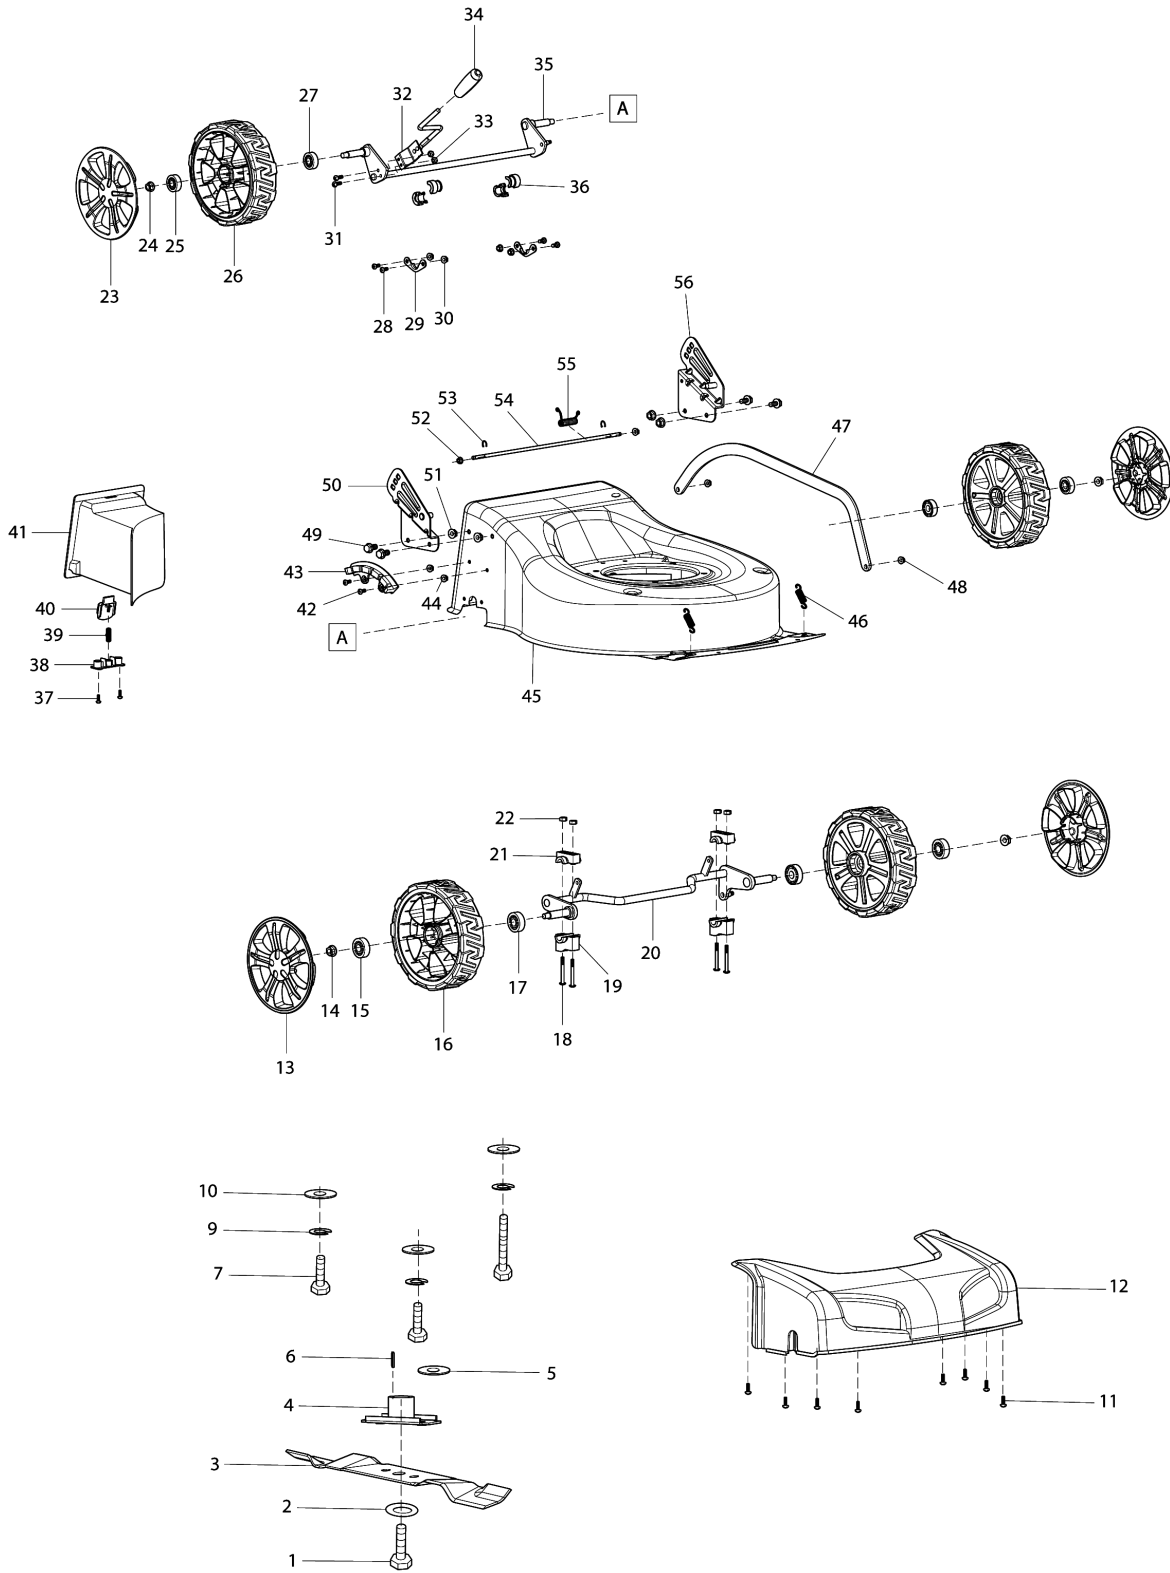

Model No.PM411C ENGINE GRASS TRIMMER

Model No.PM411C ENGINE GRASS TRIMMER

Model No.PM411C ENGINE GRASS TRIMMER

Item	Parts No.	Description	I/C	Qty	New/Old	Opt. 1	Opt. 2	Note
001	671006065	BLADE TIGHTEN BOLT 3/8-24 UNF		1				
002	671010730	DISH SPRING WASHER		1				
003	671001433	BLADE 41		1				
004	671015252	INNER FRANGE		1				
005	DA00000979	BLADE SUPPORT LINING		1				
006	DA00000535	HIGHT ADJUST SUPPORT SPRING		1				
007	DA00000586	HEX. BOLT M8X35		3				
009	DA00000832	SPRING WASHER 8		3				
010	671007007	FLAT WASHER 8		3				
011	DA00000911	TAPPING SCREW ST4.2X10		8				
012	671420001	FRONT AXLE COVER		1				
013	671001176	WHEEL COVER 6.5 INCH		2				
014	DA00000537	HEX.FLANGE LOCK NUT M8		2				
015	DA00000538	BALL BEARING 6201ZZ		2				
016	671020150	WHEEL ASSY 7 INCH		2				
017	DA00000538	BALL BEARING 6201ZZ		2				
018	671002028	PAN.HED SCREW M6X45		4				
019	671418001	FRONT AXLE MOUNT		2				
020	671001428	FRONT AXLE		1				
021	671445001	FRONT AXLE RETAINER		2				
022	DA00000549	NYLON INSERT HEX.LOCK NUT M6		4				
023	DA00000536	WHEEL COVER 7 INCH		2				
024	DA00000537	HEX.FLANGE LOCK NUT M8		2				
025	DA00000538	BALL BEARING 6201ZZ		2				
026	671020160	WHEEL ASSY 8 INCH		2				
027	DA00000538	BALL BEARING 6201ZZ		2				
028	671002019	TRUSS HEAD SCREW M6X12		4				
029	DA00000542	AXLE RETAINER		2				
030	DA00000543	HEX.FLANGE LOCK NUT M6		4				
031	DA00000912	PAN.HED SCREW M5X14		2				
032	671001430	HEIGHT ADJUSTMENT LEVER ASSY		1				
033	671005011	NYLON INSERT HEX.LOCK NUT M5		2				
034	671001029	HANDLE SHEATH		1				
035	671001423	REAR AXLE		1				
036	671235300	WHEEL AXIS SHEATH		4	*			
036-1	DA00001025	REAR AXLE MOUNT	O	4				
037	DA00000603	TAPPING SCREW ST4X16		2				
038	671317001	PRESSING BOARD OF LOCKING		1				
039	671011005	COMPRESSION SPRING		1				
040	671316004	LOCKING BUTTON		1				