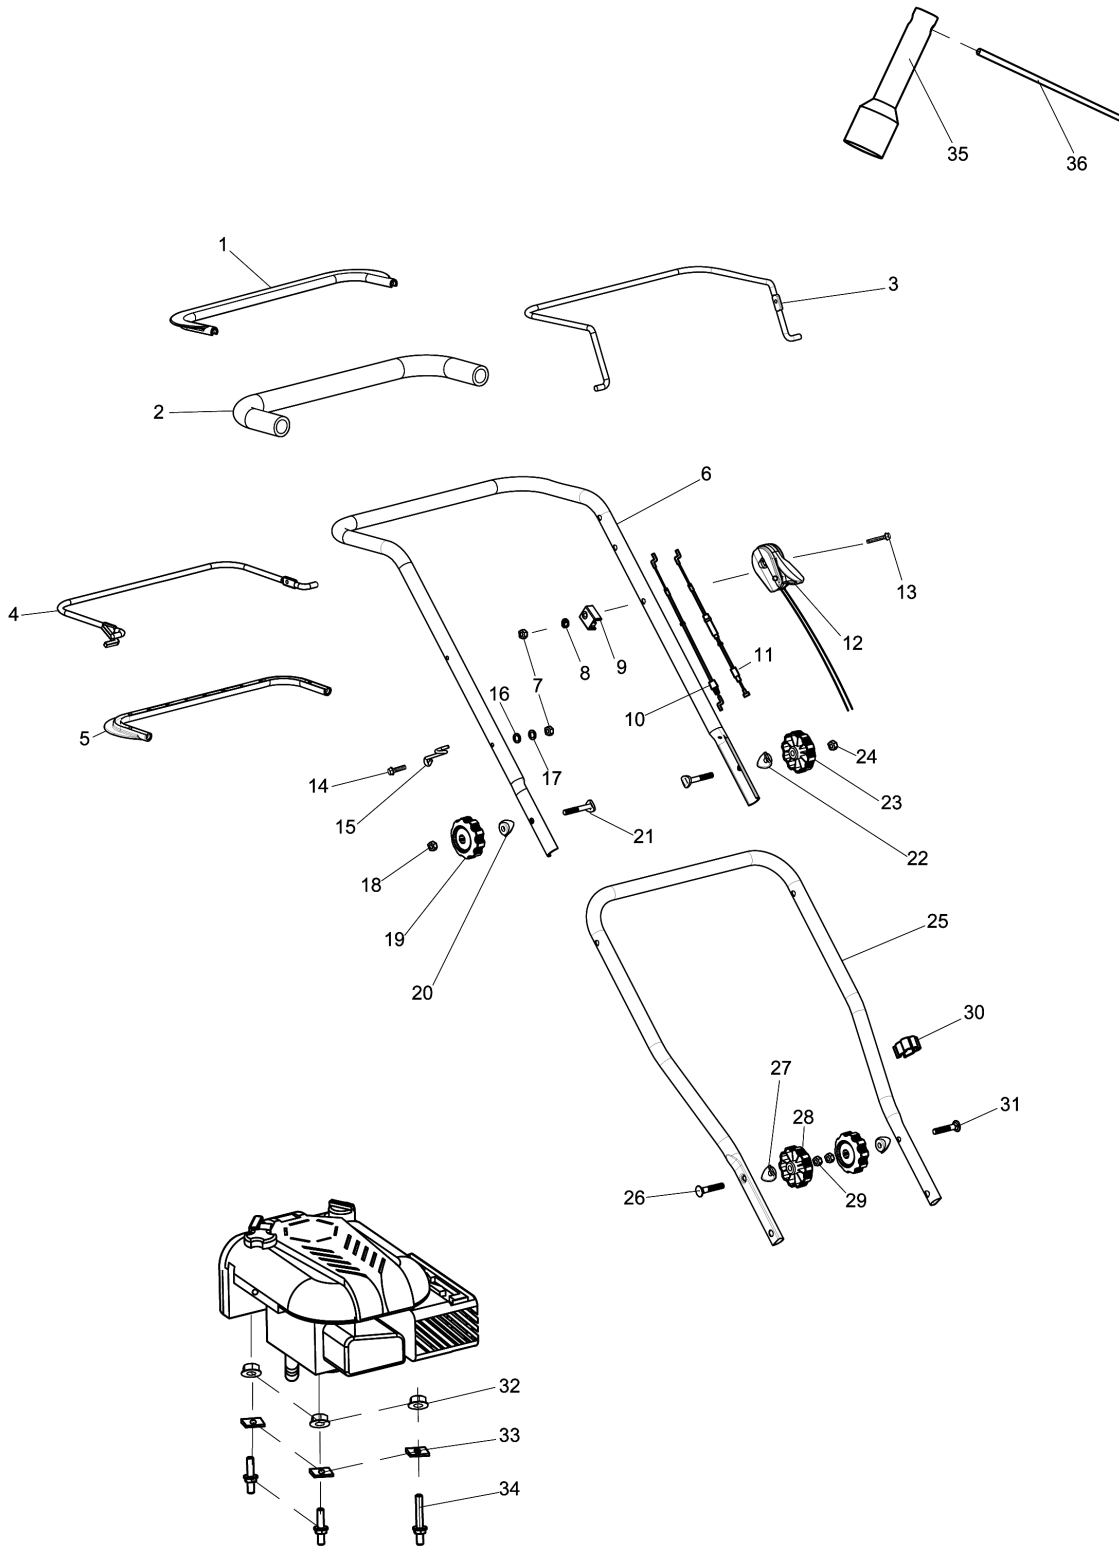

Model No.PLM5121N2 PETROL LAWN MOWER