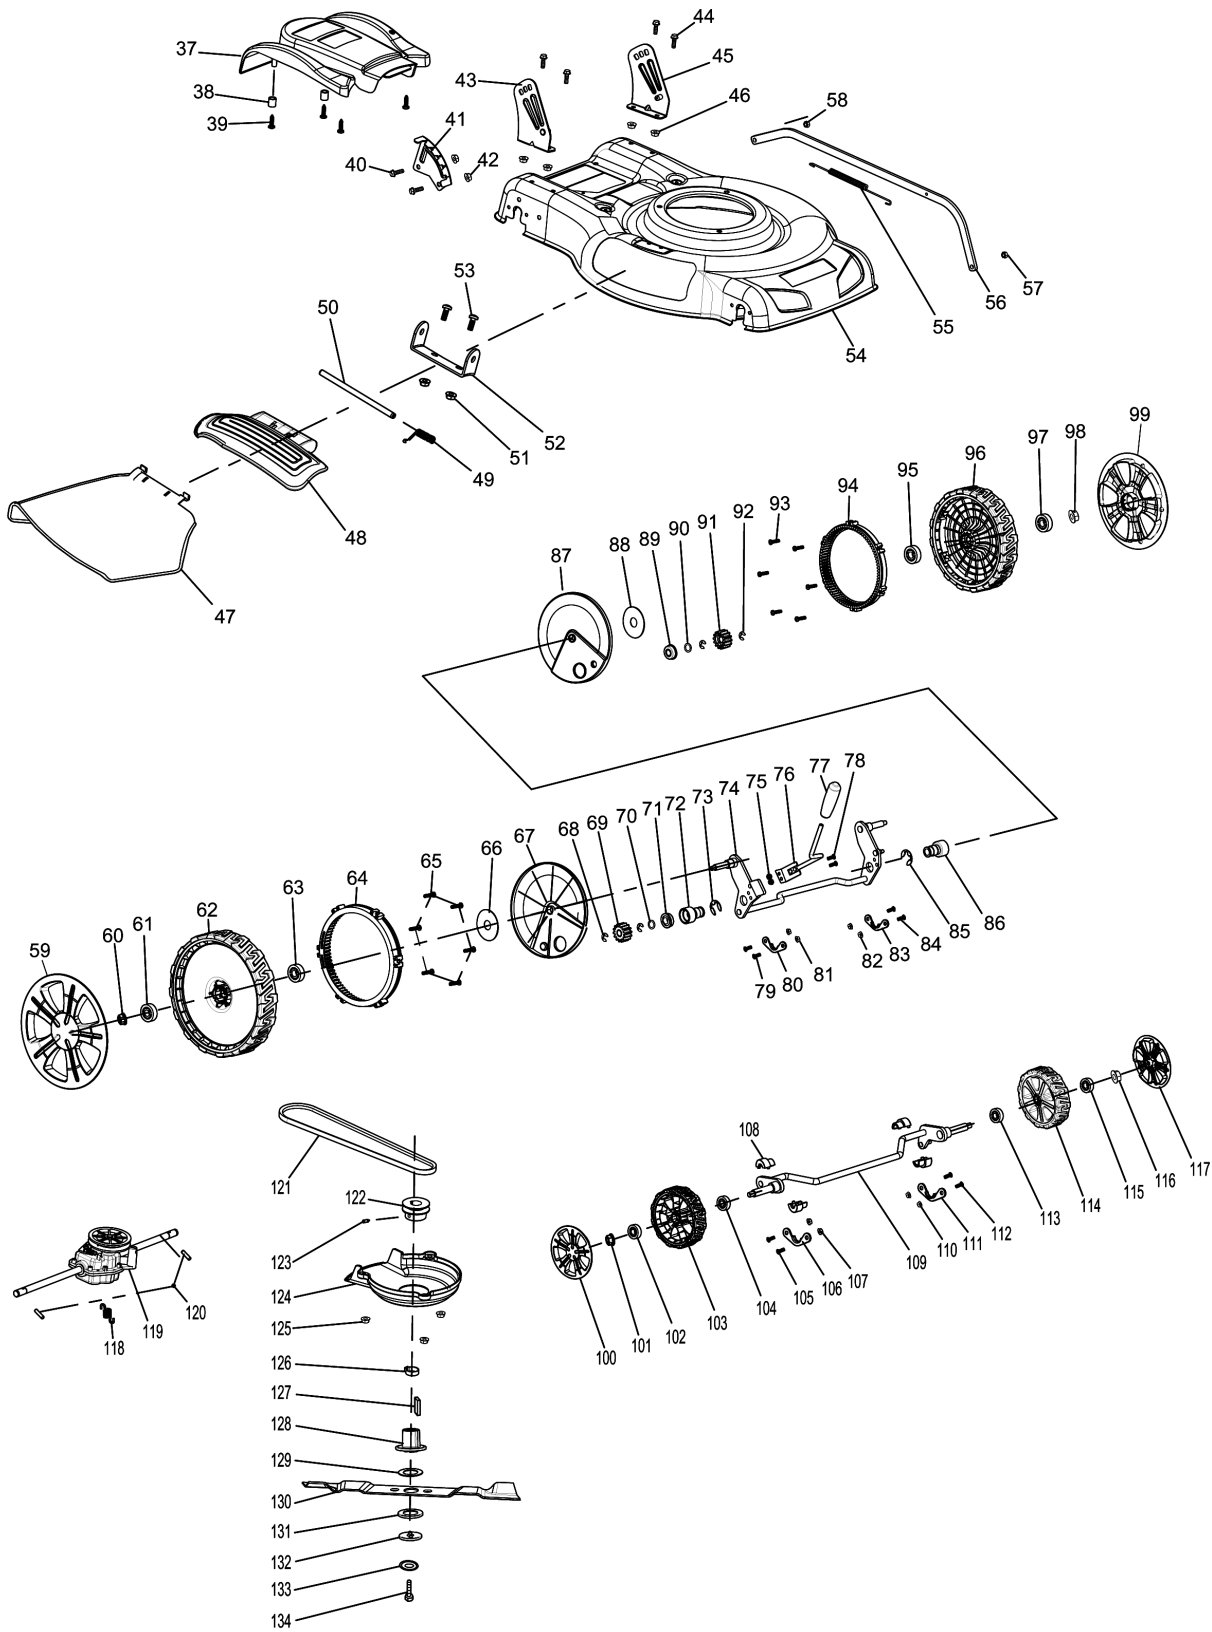

Model No.PLM5121N2 PETROL LAWN MOWER

Model No.PLM5121N2 PETROL LAWN MOWER

Item	Parts No.	Description	I/C	Qty	New/Old	Opt. 1	Opt. 2	Note
001	671687001	LEVER SHEATH		1				
002	671103001	HANDLE SHEATH		1				
003	DA00001087	FRAMOUT POLE		1				
004	DA00001060	DRIVING POLE		1				
005	671687001	LEVER SHEATH		1				
006	671001814	UPPER HANDLE		1				
007	DA00000575	HEX.CAP NUT M6		2				
008	DA00000574	FLAT WASHER 6		1				
009	DA00000573	OUTER WIRE STOPPER		1				
010	DA00001164	FRAMOUT CABLE		1				
011	DA00000952	DRIVING CABLE		1				
012	DA00001165	THROTTLE ASS'Y		1				
013	DA00000572	HEX.FLANGE BOLT M6X55		1				
014	DA00000577	HEX.FLANGE BOLT M6X35		1				
015	DA00000579	STARTER GRIP HOOK		1				
016	DA00000574	FLAT WASHER 6		1				
017	DA00000576	SPRING WASHER 6		1				
018	DA00000563	HEXAGON NUT M8		1				
019	DA00000564	KNOB		1				
020	DA00000924	PLASTIC SADDLE WASHER 8		1				
021	DA00000569	SADDLE HEAD BOLT M8X58		2				
022	DA00000924	PLASTIC SADDLE WASHER 8		1				
023	DA00000564	KNOB		1				
024	DA00000563	HEXAGON NUT M8		1				
025	DA00000951	LOWER HANDLE		1				
026	DA00000566	BOLT M8X40		1				
027	DA00000924	PLASTIC SADDLE WASHER 8		2				
028	DA00000564	KNOB		2				
029	DA00000563	HEXAGON NUT M8		2				
030	DA00001170	CABLE CLIP		1				
031	DA00000566	BOLT M8X40		1				
032	DA00000537	HEX.FLANGE LOCK NUT M8		3				
033	DA00000582	SQUARE WASHER 8		3				
034	DA00000617	SPECIAL HEX.BOLT M8X35/M8X17		3				
035	DA00000583	BOX WRENCH 16MM		1				
036	DA00000584	WRENCH HANDLE		1				
037	671689001	GEAR BOX PROTECTING COVER		1				
038	671314001	COVER FIXING CAP		2				
039	DA00000614	TAPPING SCREW ST4.8X19		4				
040	DA00000562	HEX.FLANGE BOLT M8X16		2				
041	671001710	HEIGHT ADJUSTER STOP PLATE		1				

Please order the parts with part number.

Print Date 31/3/2020