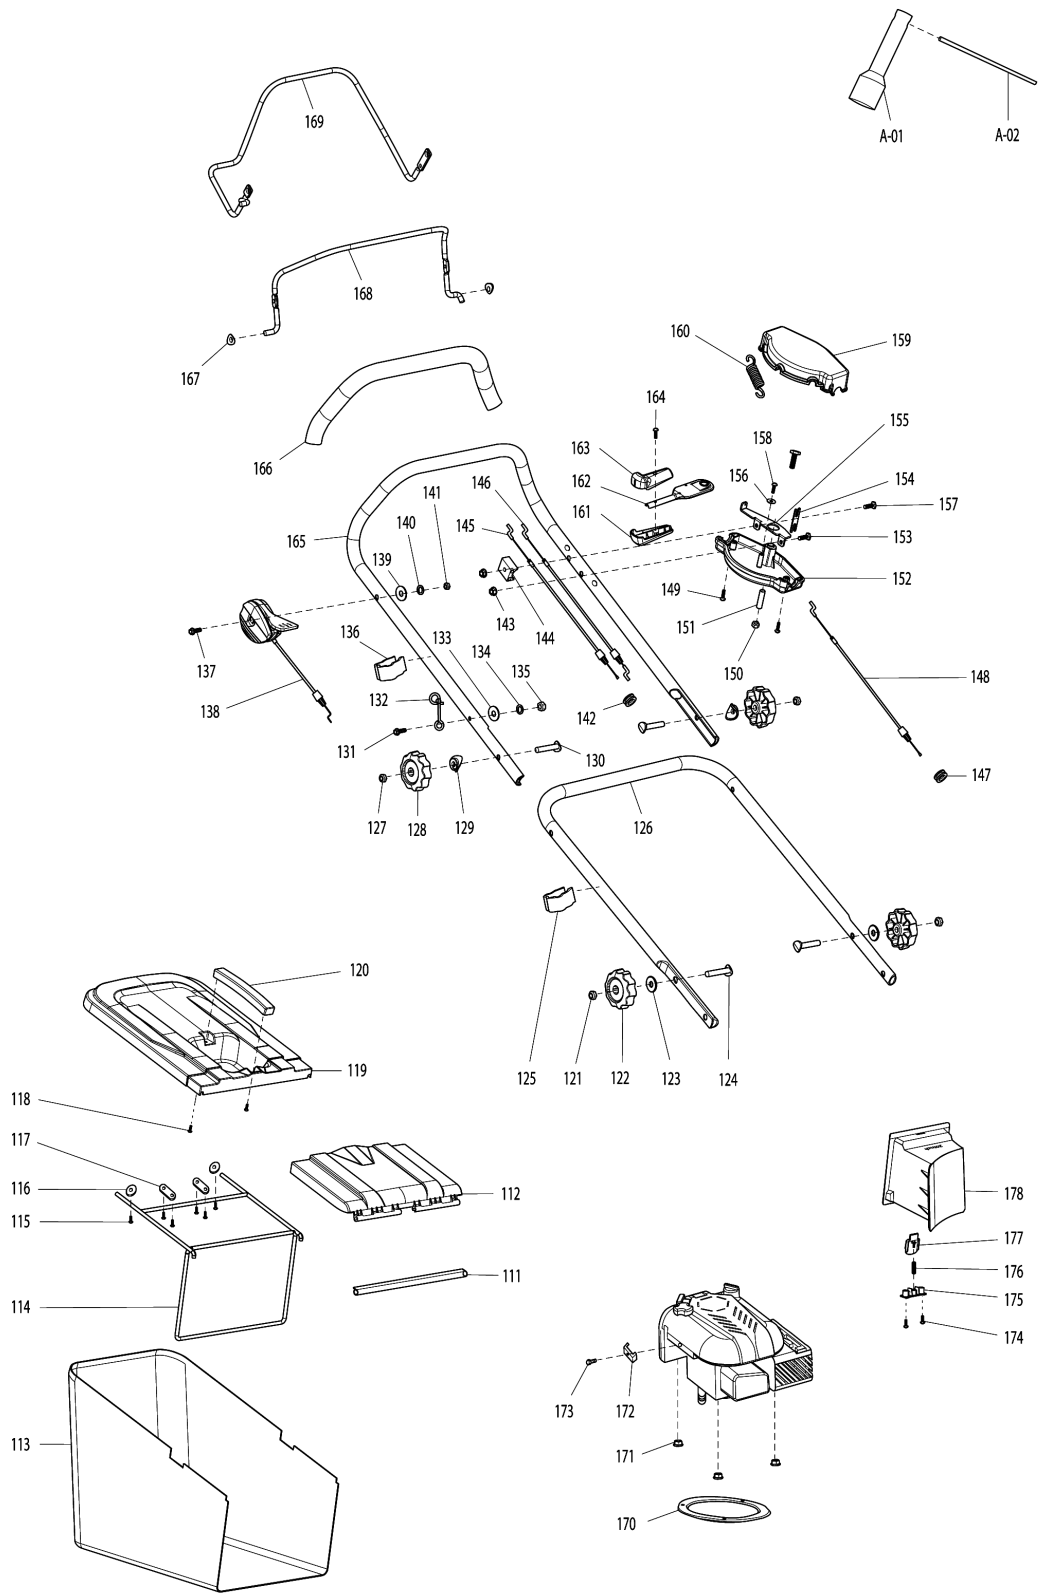

# Model No.PLM5113N PETROL LAWN MOWER

Model No.PLM5113N PETROL LAWN MOWER

Item	Parts No.	Description	I/C	Qty	New/Old	Opt. 1	Opt. 2	Note
001	671006065	BLADE TIGHTEN BOLT 3/8-24 UNF		1				
002	671010730	DISH SPRING WASHER		1				
003	DA00000973	BLADE 51		1				
004	671015252	INNER FRANGE		1				
005	DA00000535	HIGHT ADJUST SUPPORT SPRING		1				
006	DA00000598	H.S.SET SCREW(FLAT POINT)M6X8		1				
007	671004013	V PULLEY		1				
008	DA00000968	V BELT 10MMX6MM L=885MM		1				
009	671006066	HEX. BOLT M6X25		1				
010	DA00000873	TAPPING SCREW ST4.2X15		2				
011	671005008	NYLON INSERT HEX.LOCK NUT M8		2				
012	671522001	BELT PROTECTING COVER		1				
013	671011136	TORSION SPRING		1				
014	DA00000974	IDLER BRACKET		1				
015	671004017	BEARING 6001RS		1				
016	DA00000537	HEX.FLANGE LOCK NUT M8		1				
017	DA00000543	HEX.FLANGE LOCK NUT M6		1				
018	DA00000617	SPECIAL HEX.BOLT M8X35/M8X17		1				
019	DA00000586	HEX. BOLT M8X35		1				
020	671003024	SPECIAL HEX. BOLT M8X60/M8X17		1				
021	DA00000832	SPRING WASHER 8		3				
022	671007007	FLAT WASHER 8		3				
023	DA00000911	TAPPING SCREW ST4.2X10		8				
024	671513001	FRONT AXLE COVER		1				
025	DA00000536	WHEEL COVER 7 INCH		2				
026	DA00000537	HEX.FLANGE LOCK NUT M8		2				
027	DA00000538	BALL BEARING 6201ZZ		2				
028	671020160	WHEEL ASSY 8 INCH		2				
029	DA00000538	BALL BEARING 6201ZZ		2				
030	671002028	PAN.HED SCREW M6X45		4				
031	671418001	FRONT AXLE MOUNT		2				
032	671001573	FRONT AXLE		1				
033	671445001	FRONT AXLE RETAINER		2				
034	DA00000549	NYLON INSERT HEX.LOCK NUT M6		4				
035	671011142	HEIGHT ADJUST TENSION SPRING		2				
036	671002019	TRUSS HEAD SCREW M6X12		2				
037	DA00000537	HEX.FLANGE LOCK NUT M8		1				
038	DA00000971	BELT TENSIONER BASE		1				