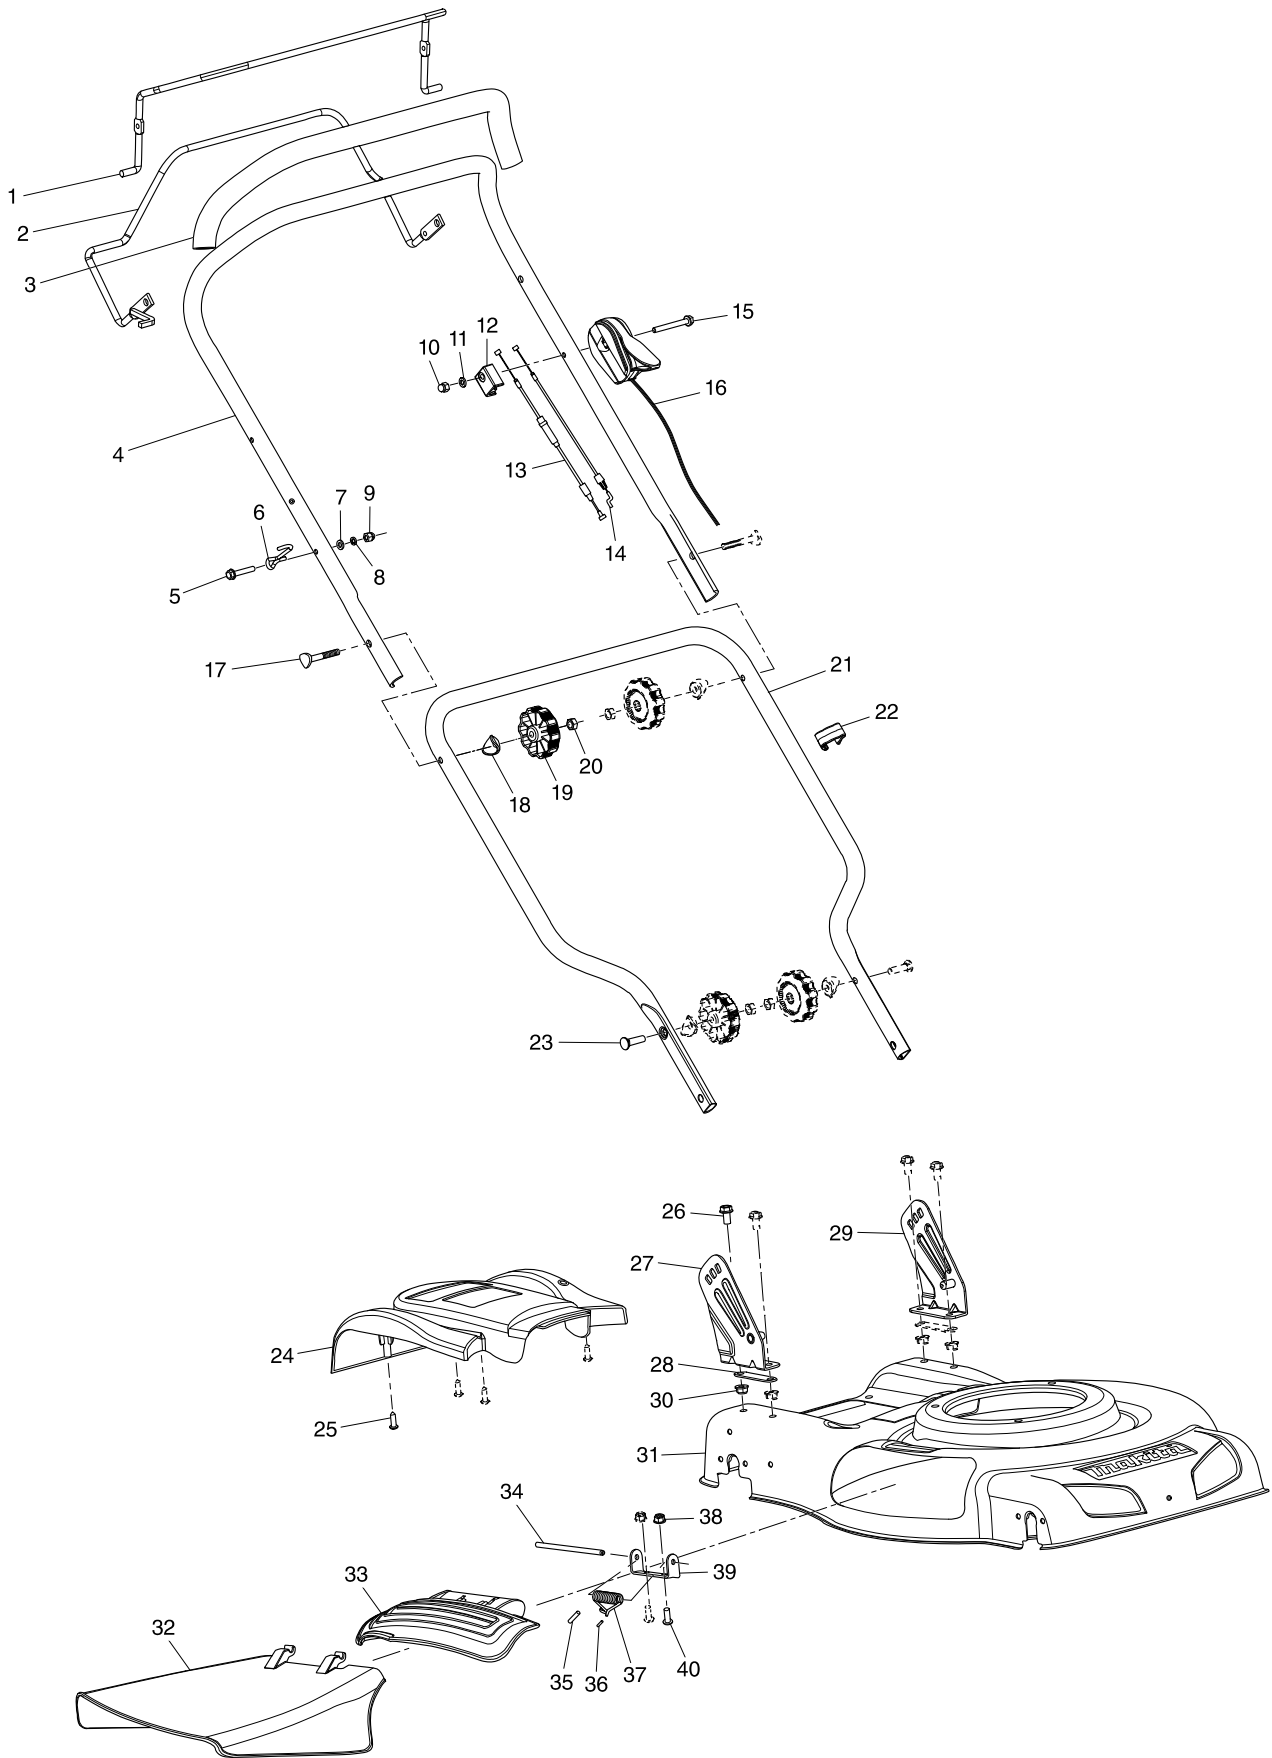

Model No. PLM4819 PETROL LAWN MOWER