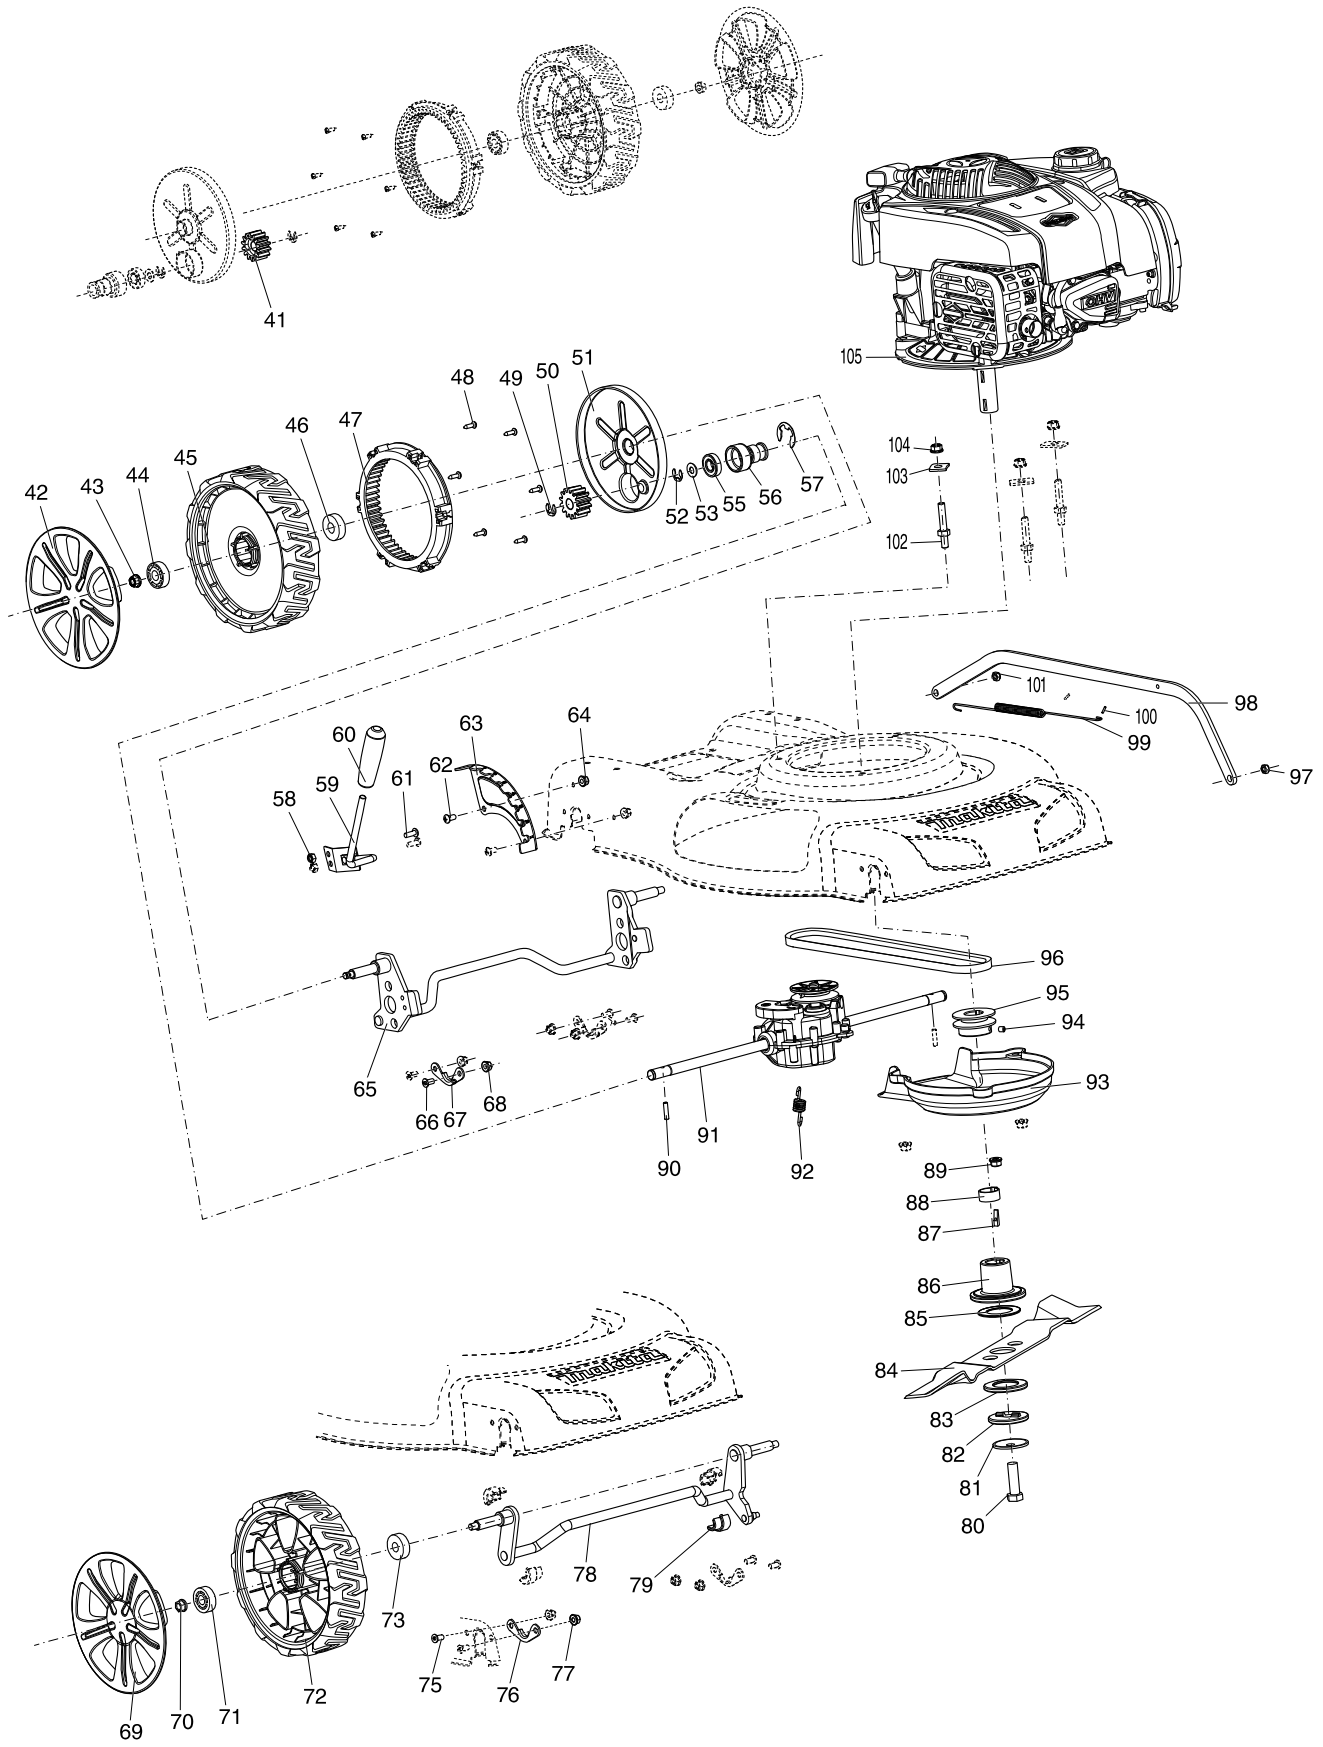

# Model No. PLM4819 PETROL LAWN MOWER

Item	Parts No.	Description	I/C	Qty	N/O	Opt. 1	Opt. 2	Note
001	DA00000581	FLAMEOUT POLE RED		1				
002	DA00000616	DRIVING POLE		1				
003	DA00000580	HANDLE SHEATH		1				
004	DA00000578	UPPER HANDLE		1				
005	DA00000577	HEXAGON FLANGE BOLT		1				
006	DA00000579	CABLE HOOK		1				
007	DA00000574	FLAT WASHER		1				
008	DA00000576	SPRING WASHER		1				
009	DA00000575	LID SHAPE NUT		1				
010	DA00000575	LID SHAPE NUT		1				
011	DA00000574	FLAT WASHER		1				
012	DA00000573	CABLE FIXING PLATE		1				
013	DA00000615	DRIVING CABLE ASS'Y		1				
014	DA00000570	FLAMEOUT CABLE ASS'Y		1				
015	DA00000572	HEXAGON FLANGE BOLT		1				
016	DA00000571	THROTTLE ASS'Y		1				
017	DA00000569	FLAT HEAD BOLT		2				
018	DA00000565	CURVED WASHER		4				
019	DA00000564	KNOB		4				
020	DA00000563	HEXAGON NUT		4				
021	DA00000568	LOWER HANDLE		1				
022	DA00000567	CABLE CLAMP		1				
023	DA00000566	BOLT		2				
024	DA00000613	PROTECTING COVER OF GEAR BOX		1				
025	DA00000614	SELF-TAPPING SCREW		4				
026	DA00000562	HEXAGON FLANGE BOLT		4				
027	DA00000588	RIGHT BRACKET OF HANDLE (BLUE)		1				
028	DA00000561	HANDLE BRACKET WASHER		2				
029	DA00000587	LIEFT BRACKET OF HANDLE (BLUE)		1				
030	DA00000537	HEXAGON FLANGE LOCK NUT		4				
031	DA00000621	DECK (MAKITA BLUE)		1				
032	DA00000560	SIDE DISCHARGE PROTECTING		1				
033	DA00000559	SIDE DISCHARGE COVER BOARD		1				
034	DA00000558	AXIS		1				
035	DA00000557	HEAT-SHRINKABLE TUBE		1				
036	DA00000547	HEAT-SHRINKABLE TUBE		1				
037	DA00000556	SIDE DISCHARGE SPRING		1				
038	DA00000543	ALL METAL HEXAGON FLANGE LOCK		2				
039	DA00000555	PRESSING BOARD		1				
040	DA00000781	HEXAGON FLANGE BOLT		2				
041	DA00000605	LEFT OUTPUT GEAR ASS'Y		1				
042	DA00000536	WHEEL COVER		2				
043	DA00000537	HEXAGON FLANGE LOCK NUT		2				
044	DA00000538	BEARING		2				
045	DA00000601	WHEEL ASS'Y		2				
046	DA00000538	BEARING		2				
047	DA00000602	WHEEL GEAR RING		2				
048	DA00000603	SELF-TAPPING SCREW		12				