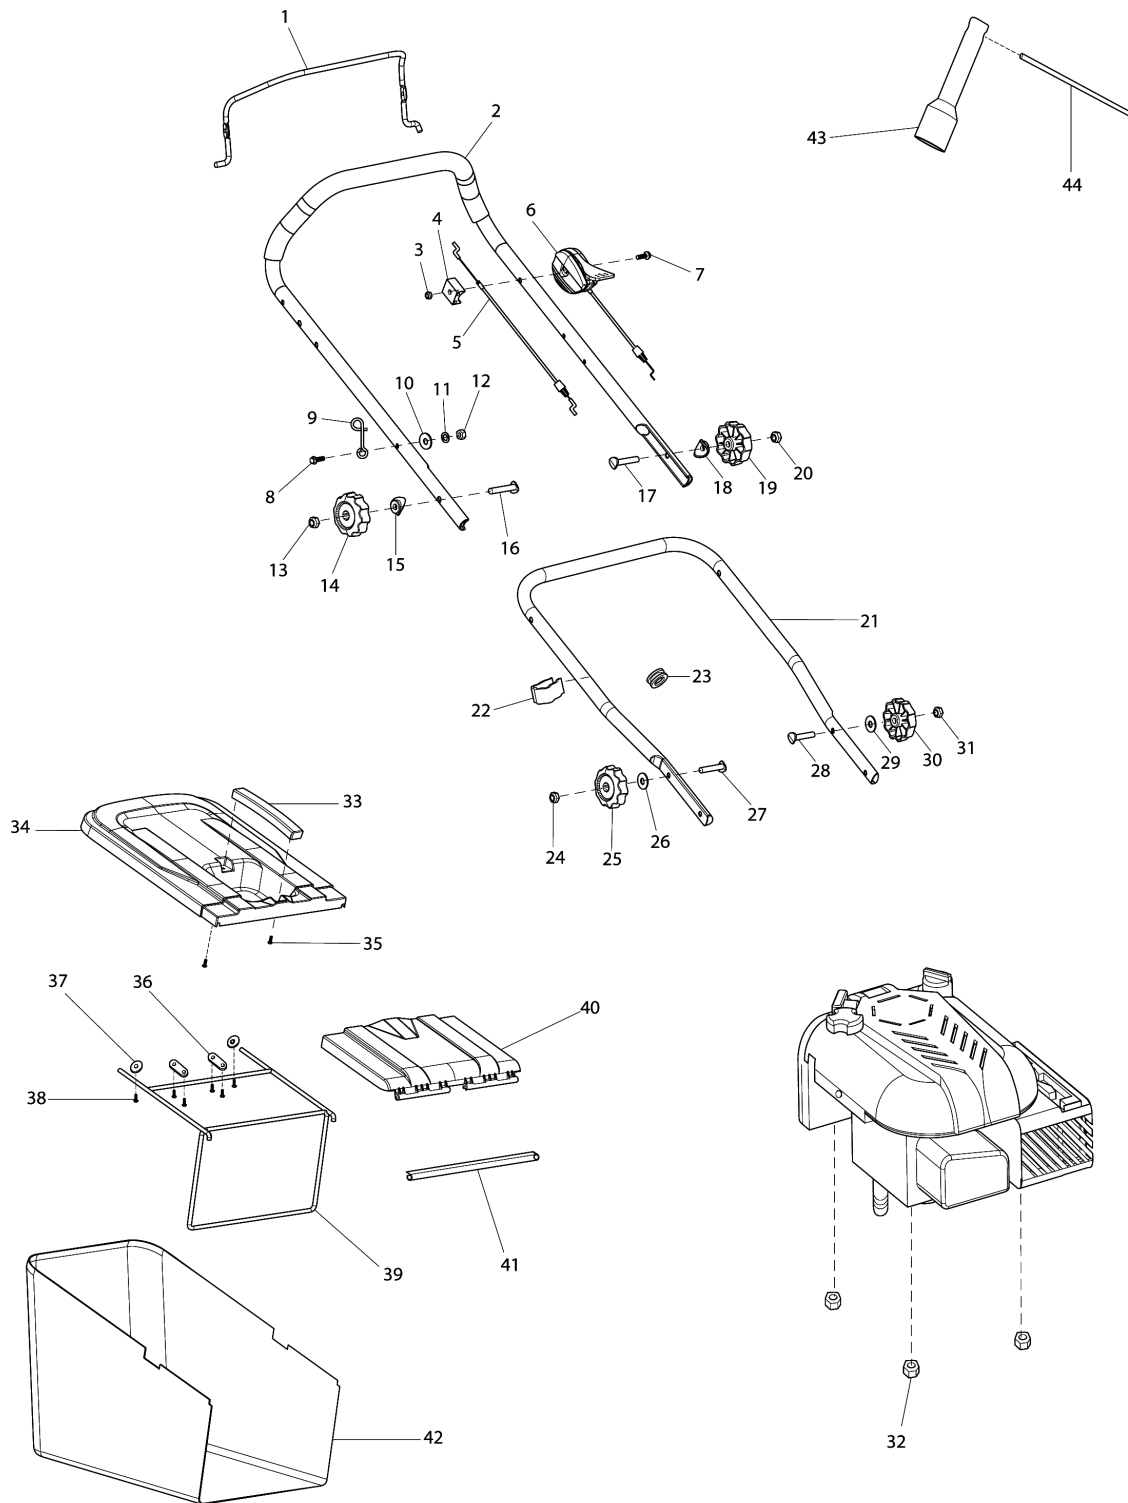

Model No.PLM4620N2 PETROL LAWN MOWER