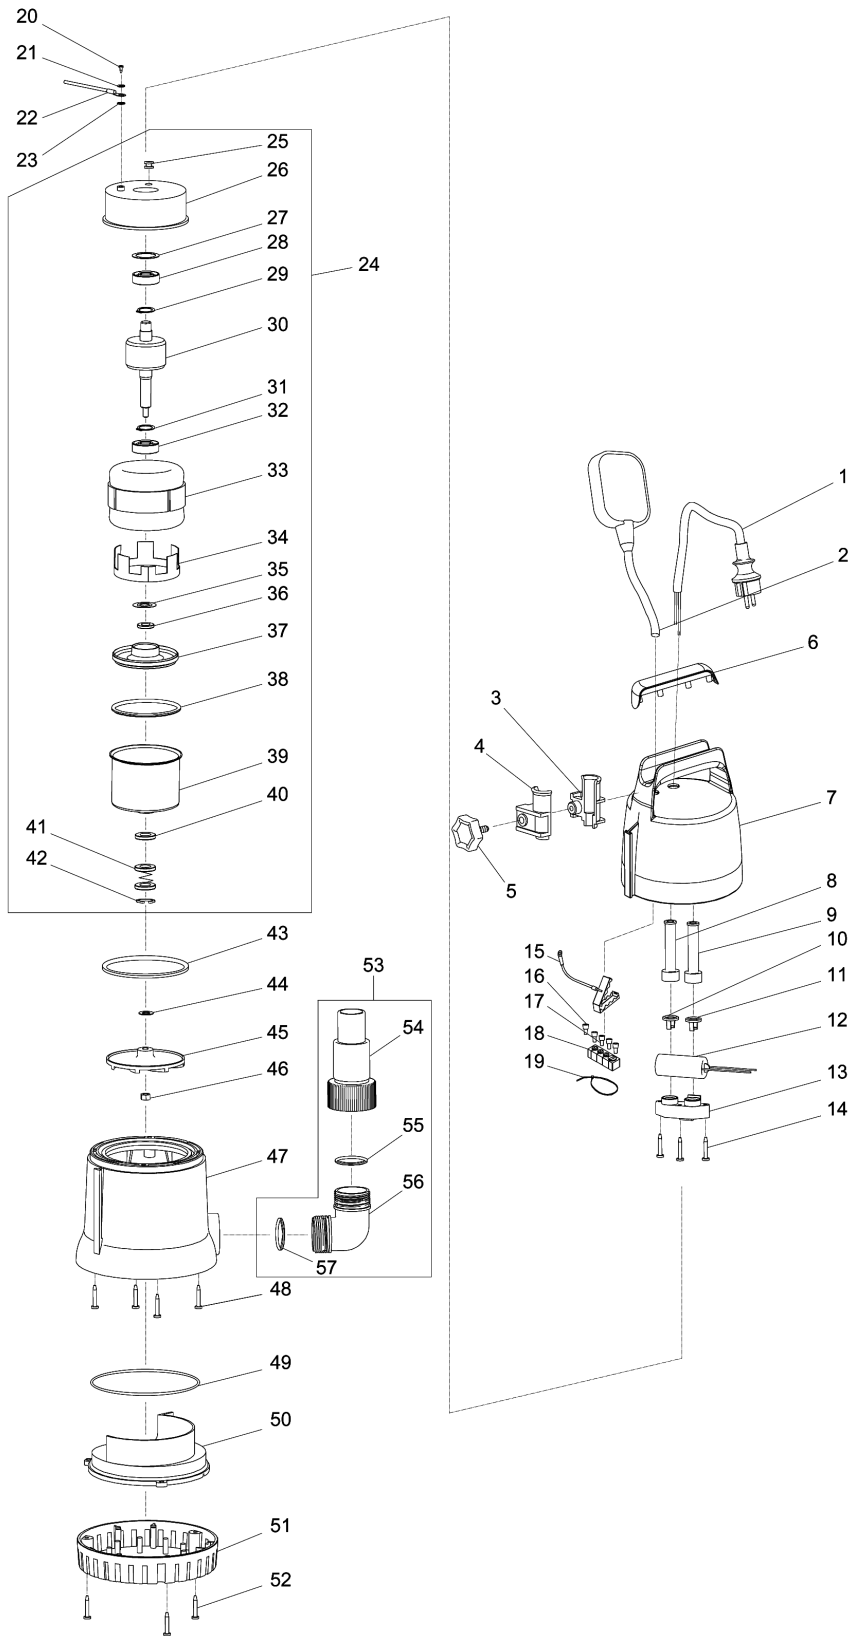

Model No.PF0300 SUBMERSIBLE PUMP

Model No.PF0300 SUBMERSIBLE PUMP

Item	Parts No.	Description	I/C	Qty	New/Old	Opt. 1	Opt. 2	Note
001	609025434	POWER SUPPLY CORD 0.75-3-10		1				
002	609026209	FLOAT SWITCH BLUE		1				
003	609026210	CORD CLAMP BODY SIDE		1				
004	609026211	CORD CLAMP THUMB SCREW SIDE		1				
005	609026212	THUMB SCREW M5X16		1				
006	609024586	HANDLE COVER MAKITA		1				
007	609026219	UPPER HOUSING BLUE		1				
008	609024588	CORD GUARD 8.5		1				
009	609024587	CORD GUARD 6.5		1				
010	609024590	CORD CLAMP 8.5		1				
011	609024589	CORD CLAMP 6.5		1				
012	JH00000044	CAPACITOR 8 MICRO F		1				
013	609024592	CAPACITOR HOLDER		1				
014	609024593	TAPPING SCREW 4X32		3				
015	609024628	GROUND COVER FOR RUBBER COVER		1				
016	609024629	CLOSED END SPLICE 5.5-SD		2				
017	609024630	CLOSED END SPLICE 2-SD		3				
018	609024631	RUBBER COVER FOR 4 SPLICE		1				
019	609024632	CABLE TIE		1				
020	609024601	SCREW M4X8		1				
021	609024596	SPRING WASHER 4		1				
022	JH00000004	GROUND WIRE ASSY		1				
023	609024600	TOOTHED LOCK SPRING WASHER 4		1				
024	JH00000064	MOTOR ASSY 230V 50HZ		1				
D10		INC. 25-42						
025	609024595	GROMMET 10		1				
026	609024594	MOTOR HOUSING UPPER SIDE		1				
027	609024602	WAVE WASHER 25		1				
028	609024603	BALL BEARING 6201Z		1				
029	961052-5	RETAINING RING S-12		1				
030	JH00000046	ROTOR		1				
031	961052-5	RETAINING RING S-12		1				
032	609024603	BALL BEARING 6201Z		1				
033	JH00000047	STATOR ASSY 230V 50HZ		1				
034	609024606	LINING RING		1	*			
034-1	609024667	LINING RING	X	1				
035	609024607	SHIM		1				
036	609024608	SKELETON SEAL RING		1				
037	609024609	BEARING BOX		1				
038	609024610	O-RING		1