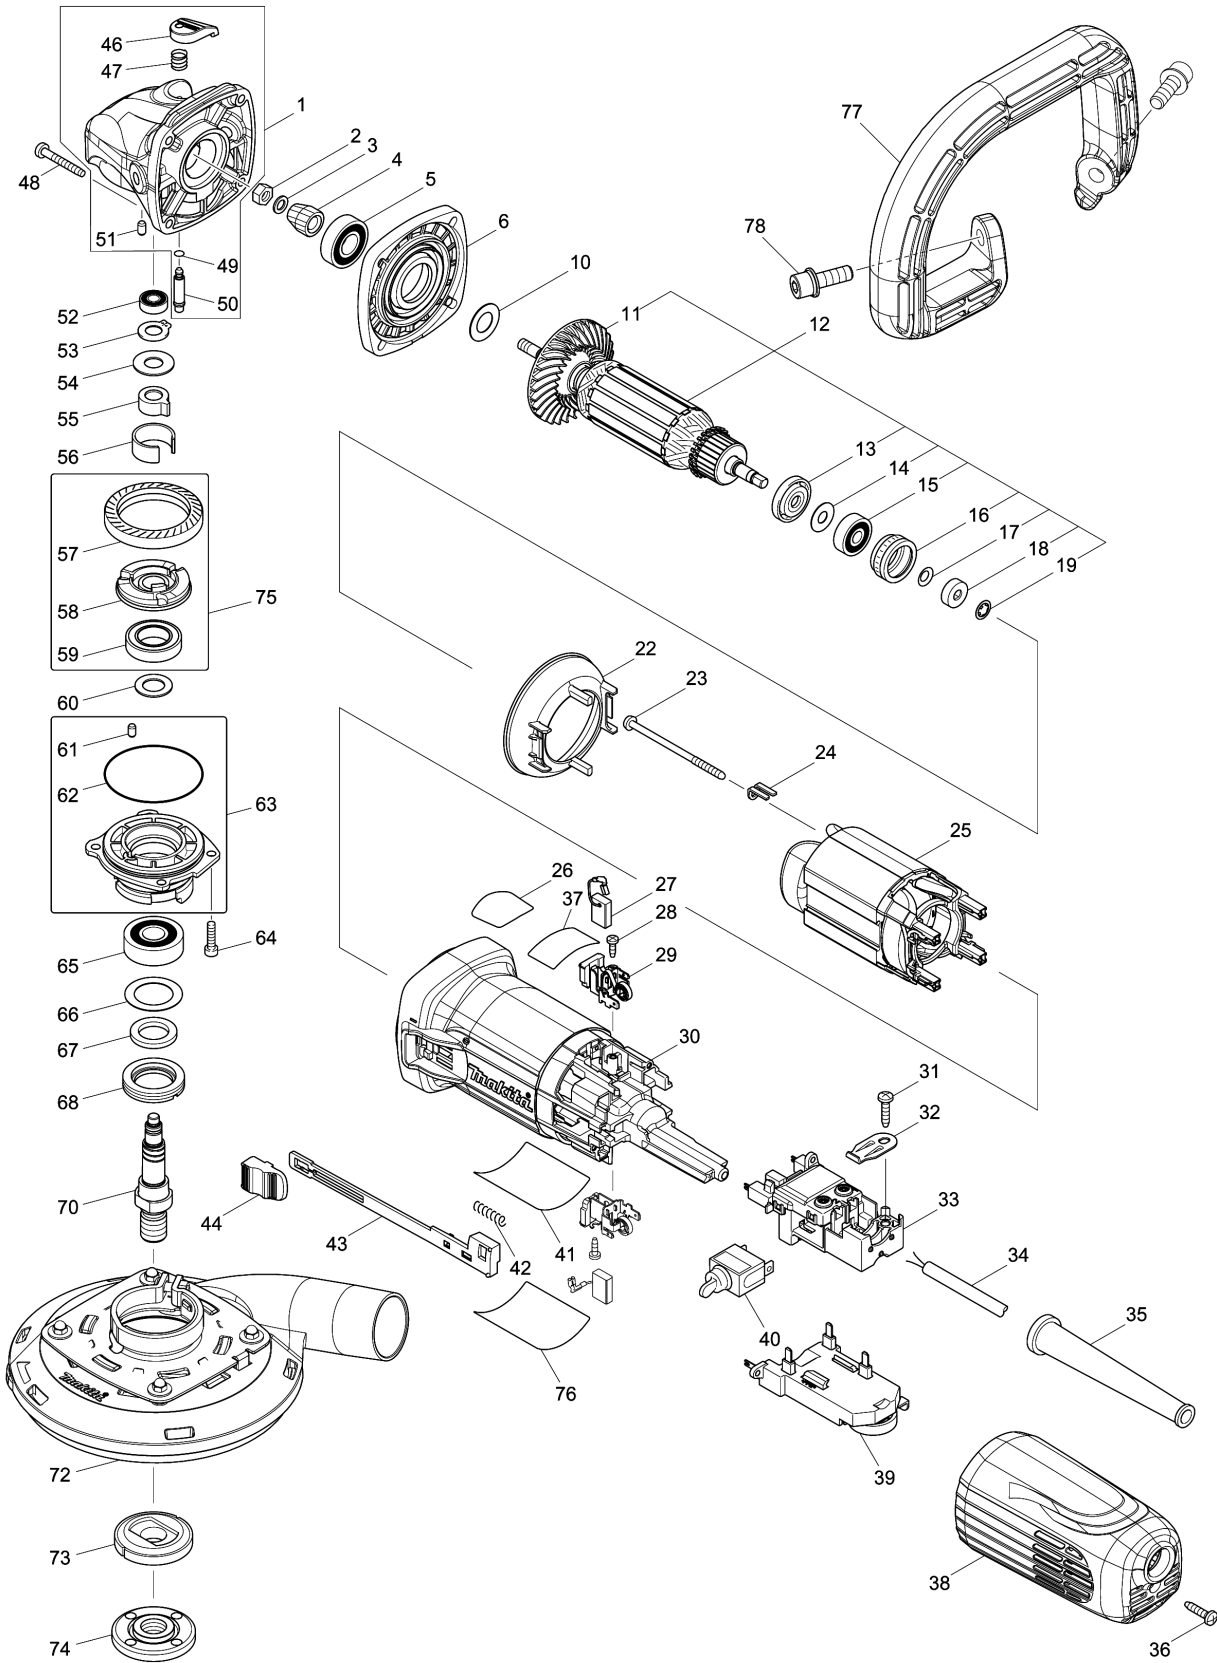

Model No.PC5010C 125MM CONCRETE PLANER

Model No.PC5010C 125MM CONCRETE PLANER

Item	Parts No.	Description	I/C	Qty	New/Old	Opt. 1	Opt. 2	Note
001	136013-6	GEAR HOUSING ASS'Y		1				
D10		INC. 46,47,49-51						
002	252186-8	HEX. NUT M6		1				
003	253077-6	FLAT WASHER 6		1				
004	227593-4	SPIRAL BEVEL GEAR 9		1				
005	211142-7	BALL BEARING 6001LLB		1				
006	141981-0	GEAR HOUSING COVER COMPLETE		1				
010	253084-9	FLAT WASHER 12		1				
011	240134-9	FAN 60		1				
012	510377-0	ARMATURE ASS'Y 220-240V		1				
D10		INC. 11,13-19						
013	681656-4	INSULATION WASHER		1				
014	253823-7	FLAT WASHER 7		1				
015	210027-4	BALL BEARING 627DDW		1				
016	421738-8	LABYRINTH RUBBER RING 22		1				
017	267756-0	WAVE WASHER 6		1				
018	688117-5	MAGNET SLEEVE		1				
019	259039-2	SELF LOCK 6		1				
022	453367-9	BUFFLE PLATE		1				
023	266258-3	TAPPING SCREW 4X70		2				
024	344871-8	RETAINER		2				
025	626653-3	FIELD 220-240V		1				
026	898443-6	SJS2 MARK LABEL		1				
027	191978-9	A.C. CARBON BRUSH CB-318		1				
028	266007-8	TAPPING SCREW BIND PT 3X10		2				
029	643770-4	BRUSH HOLDER		2				
030	453366-1	MOTOR HOUSING		1				
031	266326-2	TAPPING SCREW 4X18		1				
032	687169-3	STRAIN RELIEF		1				
033	632K98-1	SWITCH BLOCK		1				
034	665890-4	POWER SUPPLY CORD 1.0-2-4.0		1				
035	682566-8	CORD GUARD 10		1				
036	266326-2	TAPPING SCREW 4X18		1				
037	817M63-5	INDICATION LABEL		1				
038	453365-3	REAR COVER C		1				
039	620736-1	CONTROLLER		1				
040	651418-4	SWITCH ST115A-40		1				
041	854S18-5	PC5010C NAME PLATE		1				
042	233071-4	COMPRESSION SPRING 4		1				
043	453847-5	SWITCH LEVER		1				
044	453368-7	SWITCH KNOB		1				

Please order the parts with part number.

Print Date 31/3/2020