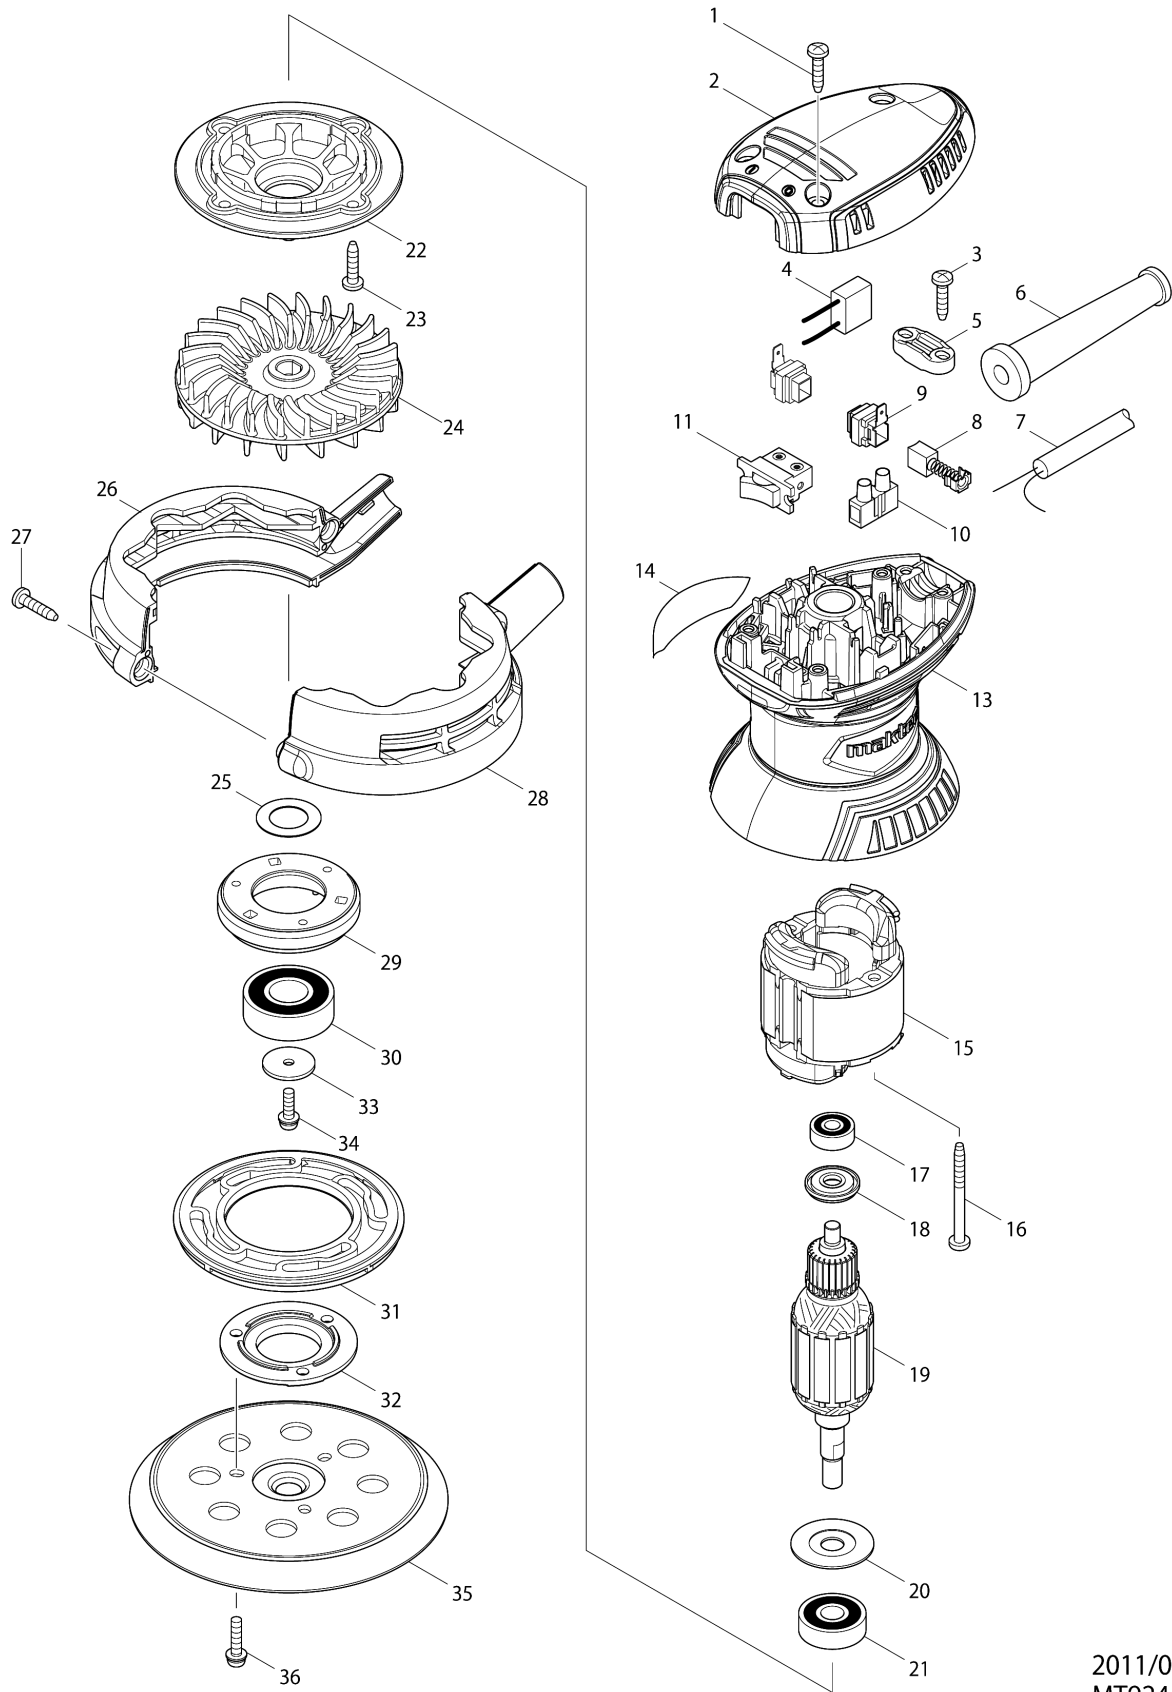

Model No.MT924 125MM RANDOM ORBIT SANDER

2011/02
MT924