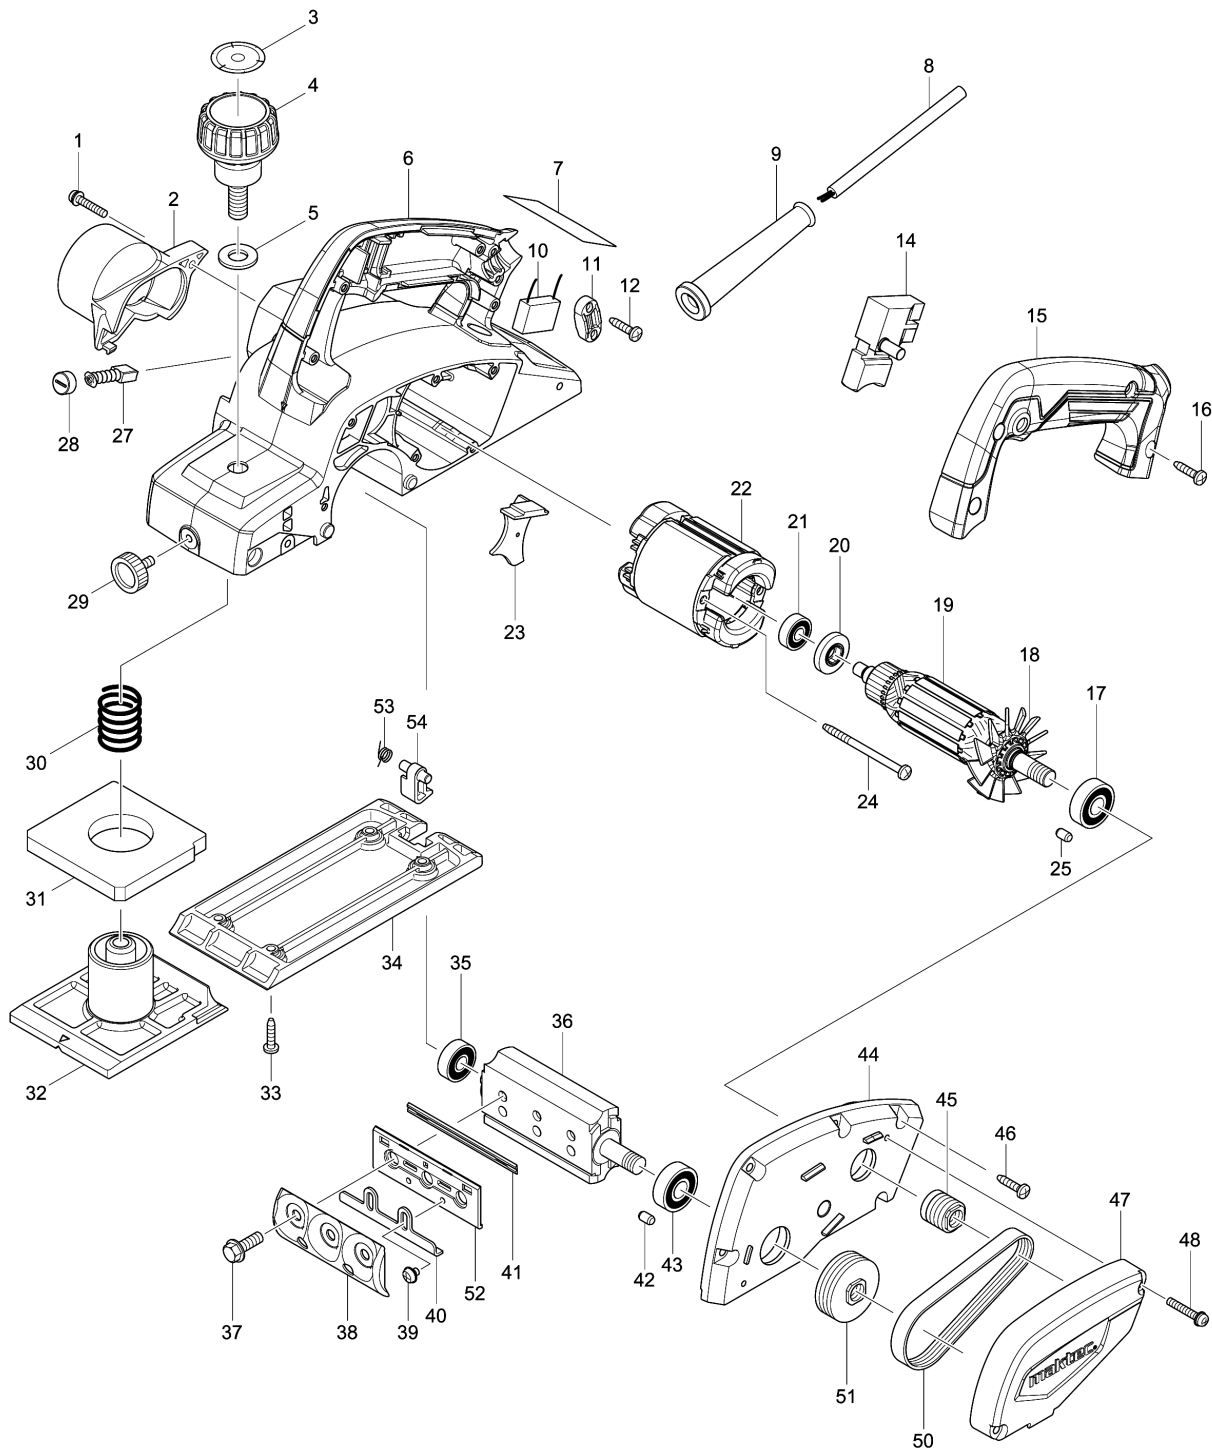

Model No.MT191 82MM POWER PLANER