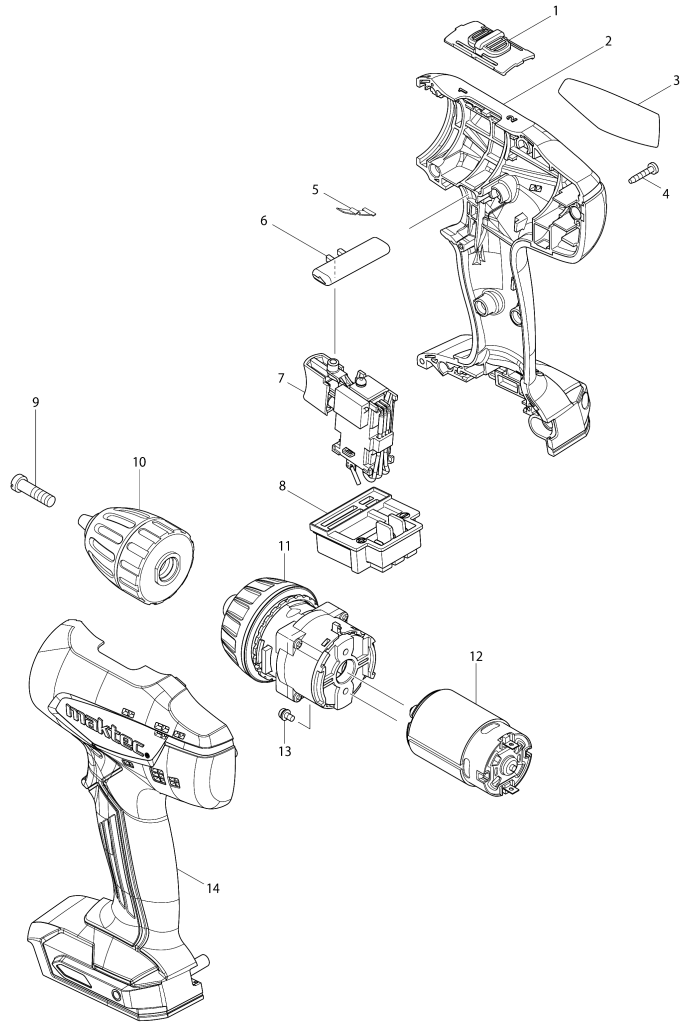

Model No.MT070 CORDLESS DRIVER DRILL

Model No.MT070 CORDLESS DRIVER DRILL

Item	Parts No.	Description	L/C	Qty	New/Old	Opt. 1	Opt. 2	Note
001	125927-4	SPEED CHANGE LEVER ASS'Y		1				
C10	231433-0	COMPRESSION SPRING 4		2				
002	187030-9	HOUSING SET		1	*			
C10	252126-6	HEX. LOCK NUT M4-7		2	*			
D10		INC. 14			*			
002-1	187730-1	HOUSING SET	<	1				
C10	252126-6	HEX. LOCK NUT M4-7		2				
D10		INC. 14						
003	869105-3	MT070 NAME PLATE		1				
004	266429-2	TAPPING SCREW 3X16		9				
005	232182-2	LEAF SPRING		1				
006	452399-3	F/R CHANGE LEVER		1				
007	638886-8	SWITCH UNIT		1	*			
007-1	638861-4	SWITCH UNIT	<	1				
D10		INC. E01,E02						
008	643868-7	TERMINAL		1				
009	251468-5	- FLAT HEAD SCREW M6X22		1				
010	763181-8	KEYLESS DRILL CHUCK 10		1				
011	140797-0	GEAR ASS'Y		1				
012	629819-4	DC MOTOR		1	*			
012-1	629924-7	DC MOTOR	<	1				
013	911003-8	PAN HEAD SCREW M3X6		2				
014	187030-9	HOUSING SET		1	*			
C10	252126-6	HEX. LOCK NUT M4-7		2	*			
D10		INC. 2			*			
014-1	187730-1	HOUSING SET	<	1				
C10	252126-6	HEX. LOCK NUT M4-7		2				
D10		INC. 2						
A01	824965-0	PLASTIC CASE		1				
C10	452143-8	SHAFT		2				
C20	452180-2	SLIDE LATCH		2				
C30	819906-9	MAKTEC LOGO LABEL		1				
A02	892086-6	MT070E PLASTIC CASE LABEL		2				
A04	***DC1851	DC1851 BATTERY CHARGER		1				
A05	452652-7	BATTERY COVER		1				
A06	195419-7	BATTERY L1451 SET		2	*			
A06-1	196377-0	BATTERY L1453 SET	O	2	*			
A06-2	198192-8	BATTERY BL1415G SET	O	2	*			
A06-3	198192-8	BATTERY BL1415G SET	O	2				
E01	688165-4	LINE FILTER		1				
E02	688164-6	LINE FILTER		1				

Please order the parts with part number.

Print Date 29/9/2020