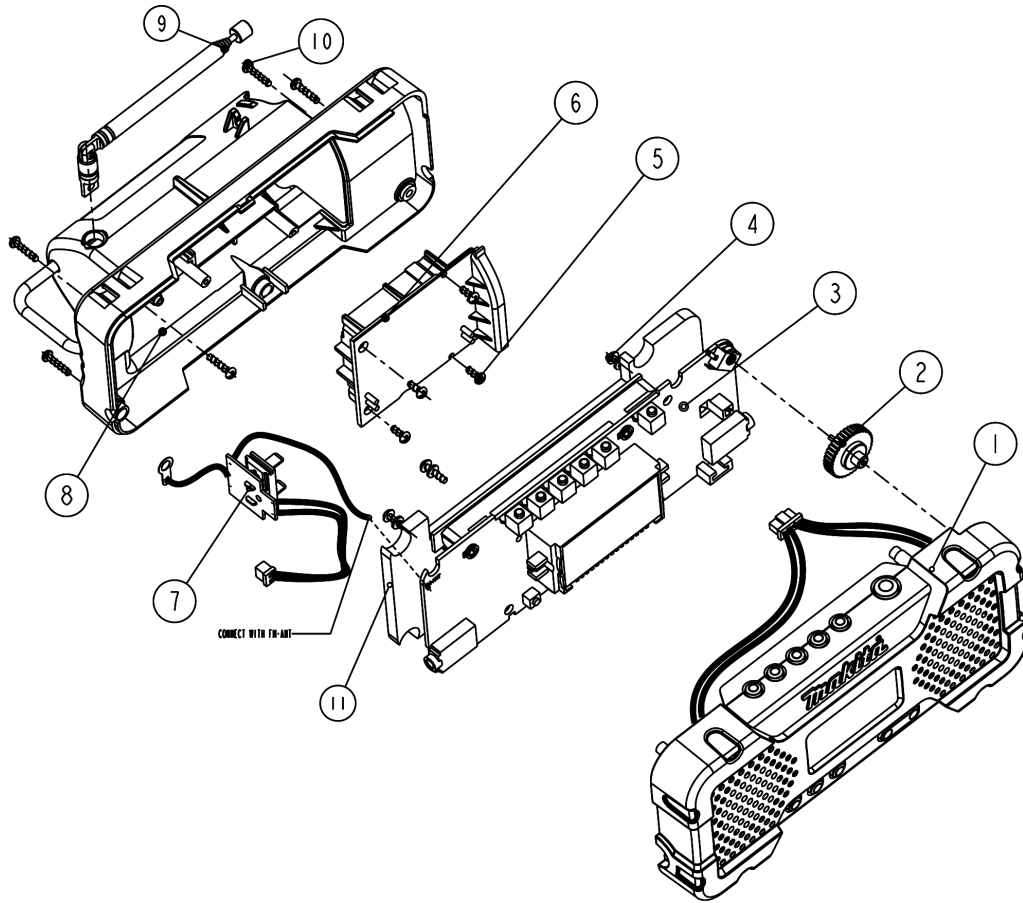

Model No.MR051 CORDLESS RADIO

Model No.MR051 CORDLESS RADIO

Item	Parts No.	Description	I/C	Qty	New/Old	Opt. 1	Opt. 2	Note
001	GM00001215	FRONT BODY ASSY(ROS40519804V1)		1				
002	GM00001201	TUNING KNOB(ROS40519807)		1				
003	GM00001218	MAIN CIRCUIT ASSY(ROS40519809)		1				
004	GM00001203	SCREW 2.3X10PWA(ROS40519806)		3				
005	GM00001204	SCREW 2.3X6BB(B0123061012)		4				
006	GM00001205	BATTERY COVER(C0141051004)		1				
007	GM00001206	TERMINAL ASSY(ROS40519803)		1				
008	GM00001207	BACK BODY ASSY(ROS40519801)		1				
009	GM00001208	ROD ANTENNA(B1509051941)		1				
010	GM00001209	SCREW 2.6X12BB(B0126120712)		6				
011	GM00001222	SOUND SPONGE (D1001003000)		1				

Please order the parts with part number.

Print Date 31/3/2020