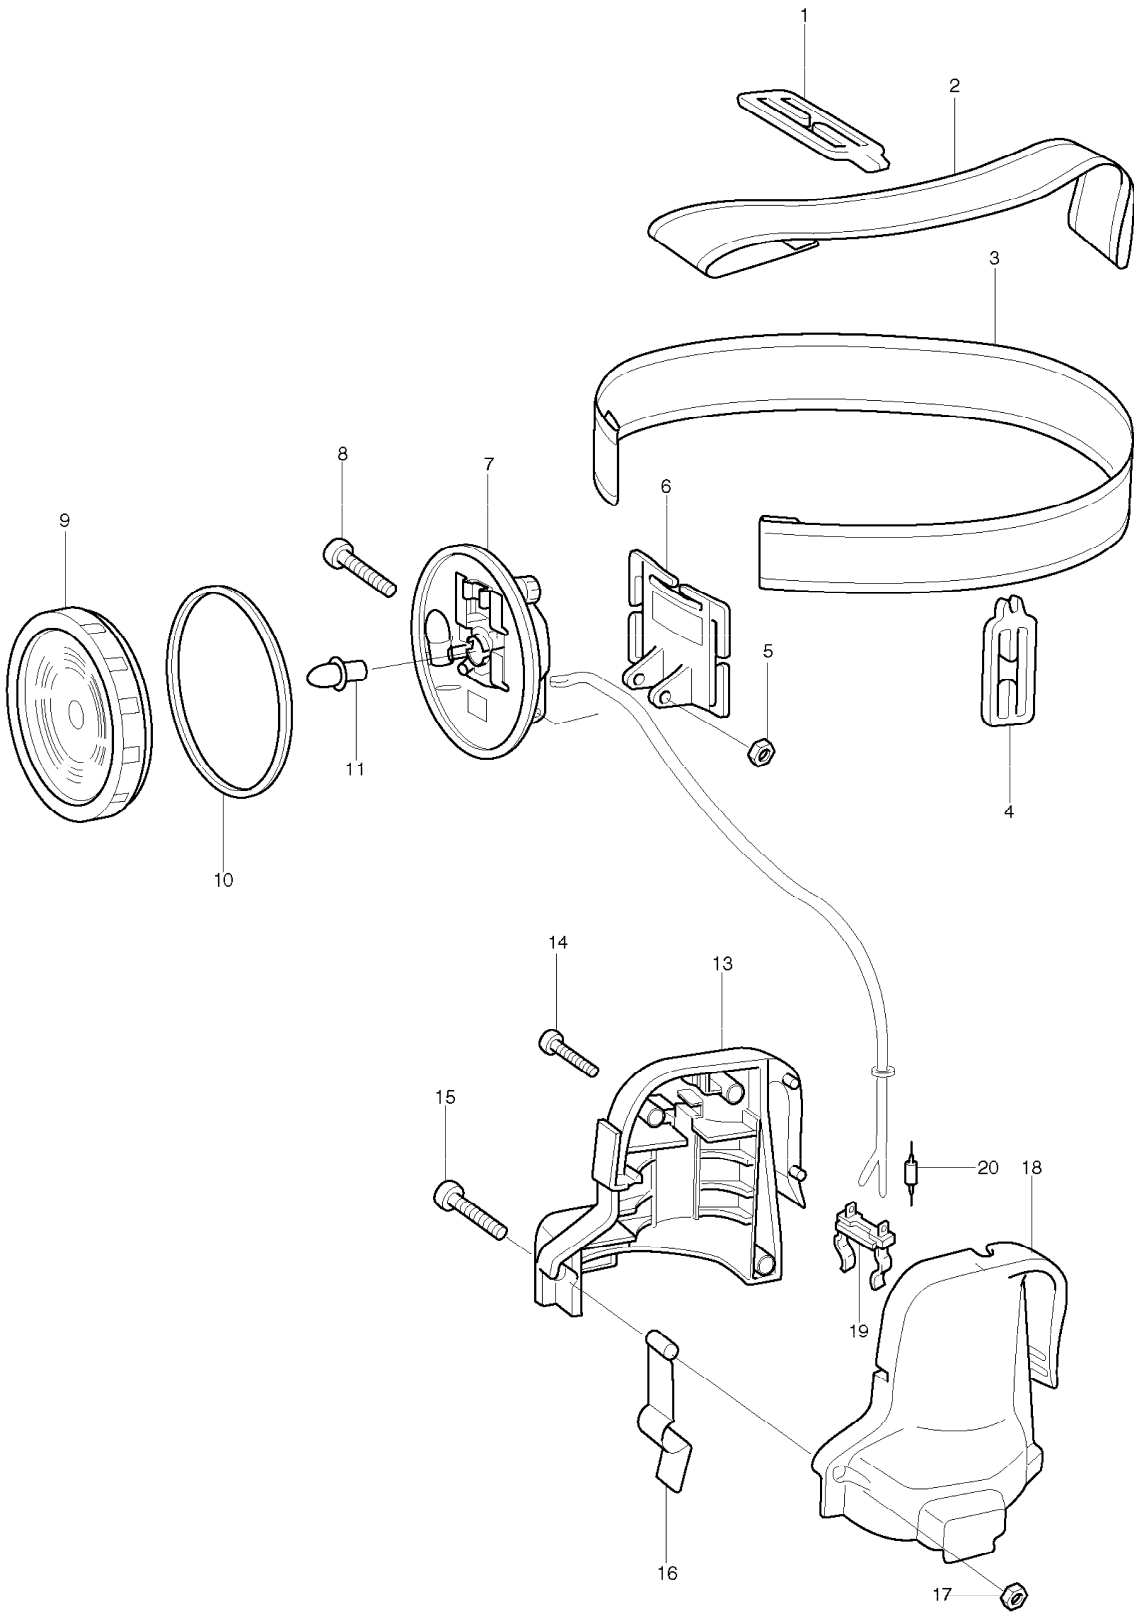

# SERVICE DRAWING

MODEL NO. ML121

# SPARE PARTS LIST

MODEL NO. ML121

ITEM	PART NO.	DESCRIPTION	QTY	NOTE
001	GM00000240	BELT CLIP	1	
002	GM00000320	BELT SET	1	
003	GM00000320	BELT SET	1	
004	GM00000240	BELT CLIP	1	
005	GM00000270	NUT M4	1	
006	GM00000230	FRONT BELT CLIP	1	
007	GM00000260	BULB HOLDER CASE SET	1	
008	GM00000280	SCREW 4X24	1	
009	GM00000250	FRONT CASE SET(INC.REFLECTOR)	1	
010	GM00000360	PACKING	1	
011	A-30673	BULB SET	1	
013	GM00000220	HOUSING SET	1	
014	GM00000300	SCREW 3X14	3	
015	GM00000290	SCREW 4X22	1	
016	343579-1	SET PLATE	1	
017	GM00000270	NUT M4	1	
018	GM00000220	HOUSING SET	1	
019	GM00000350	BATTERY HOLDER	1	
020	GM00000310	FUSE	1	