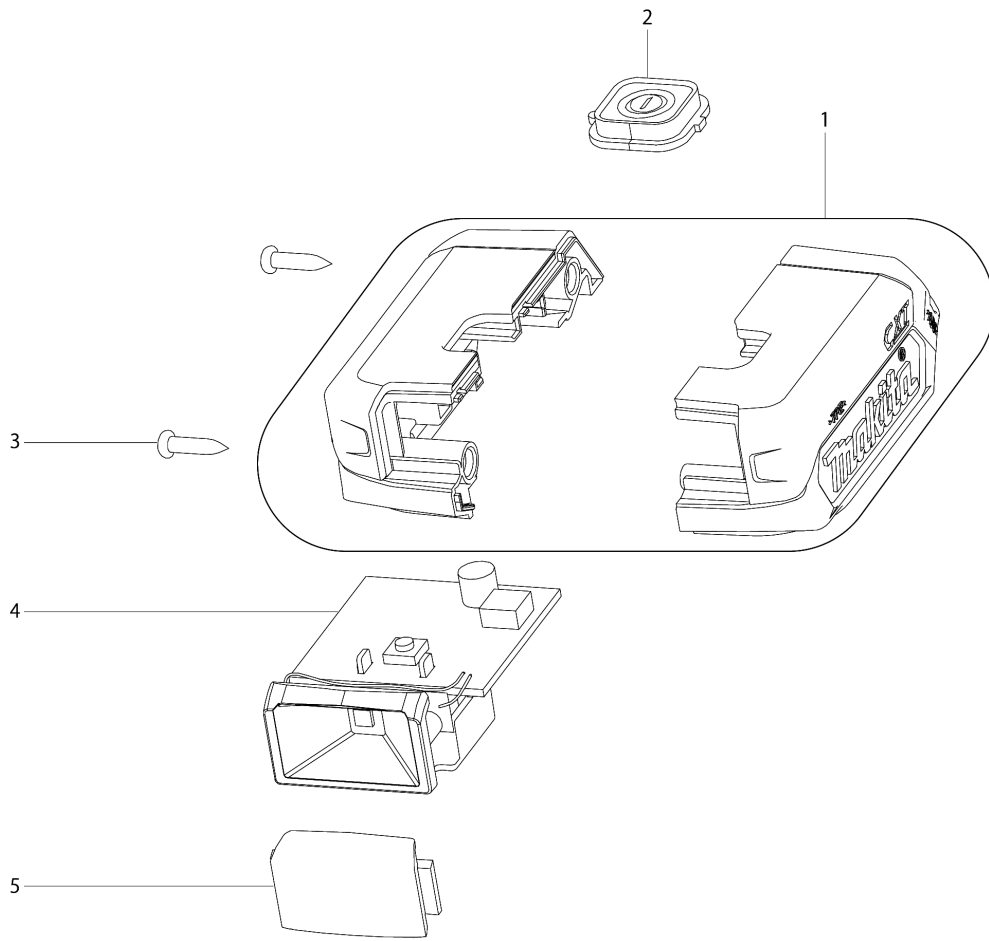

Model No.ML103 CORDLESS LED FLASHLIGHT

Model No.ML103 CORDLESS LED FLASHLIGHT

Item	Parts No.	Description	I/C	Qty	New/Old	Opt. 1	Opt. 2	Note
001	GM00001496	HOUSING L/R ASS'Y ROS81030003		1				
002	GM00001495	SWITCH HOLDER ASSY ROS81030002		1				
003	GM00001024	SCREW 3X12 B0130120202		2				
004	GM00001493	MAIN CIRCUIT ASSY ROS81030001		1				
005	GM00001492	LENZ ROS81030000		1				