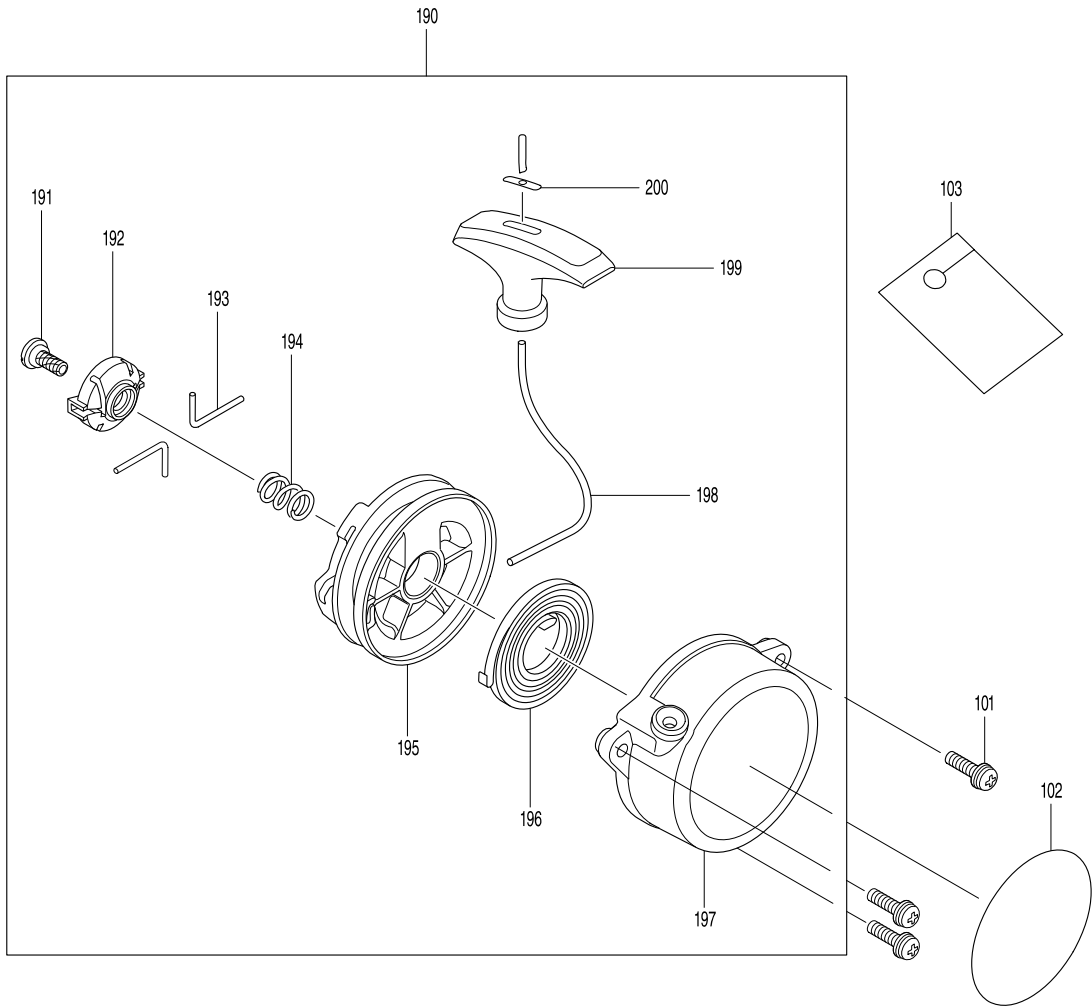

Model No. MG5300.4 PETROL BLOWER