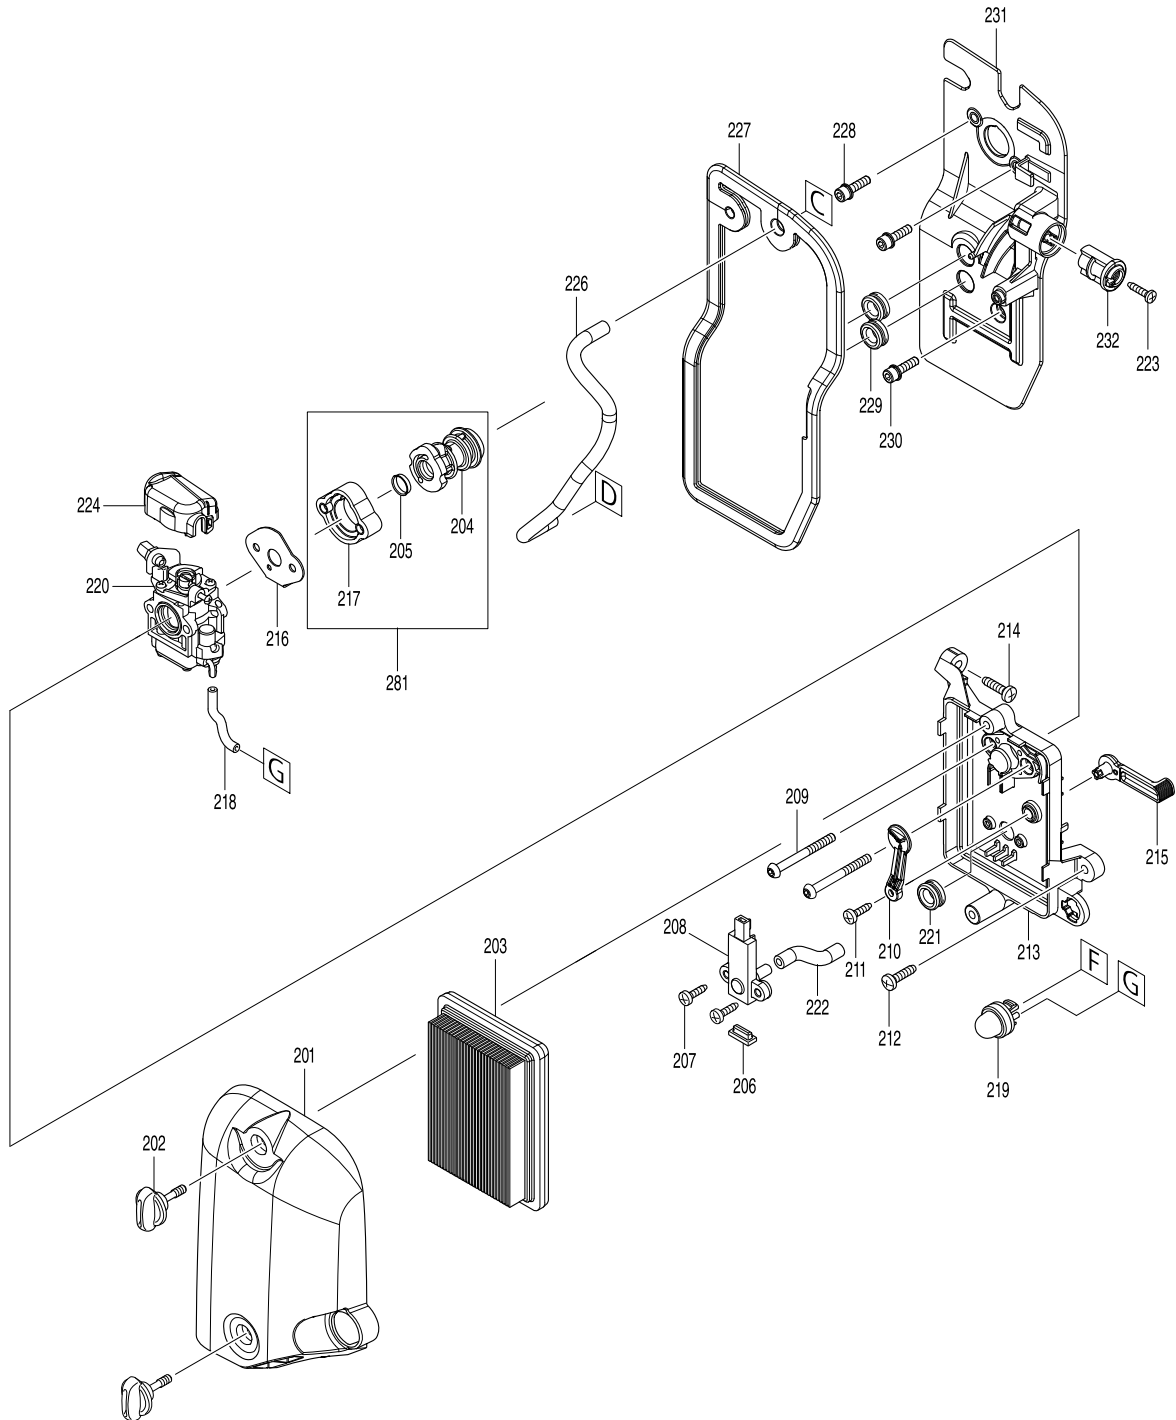

Model No. MG5300.4 PETROL BLOWER