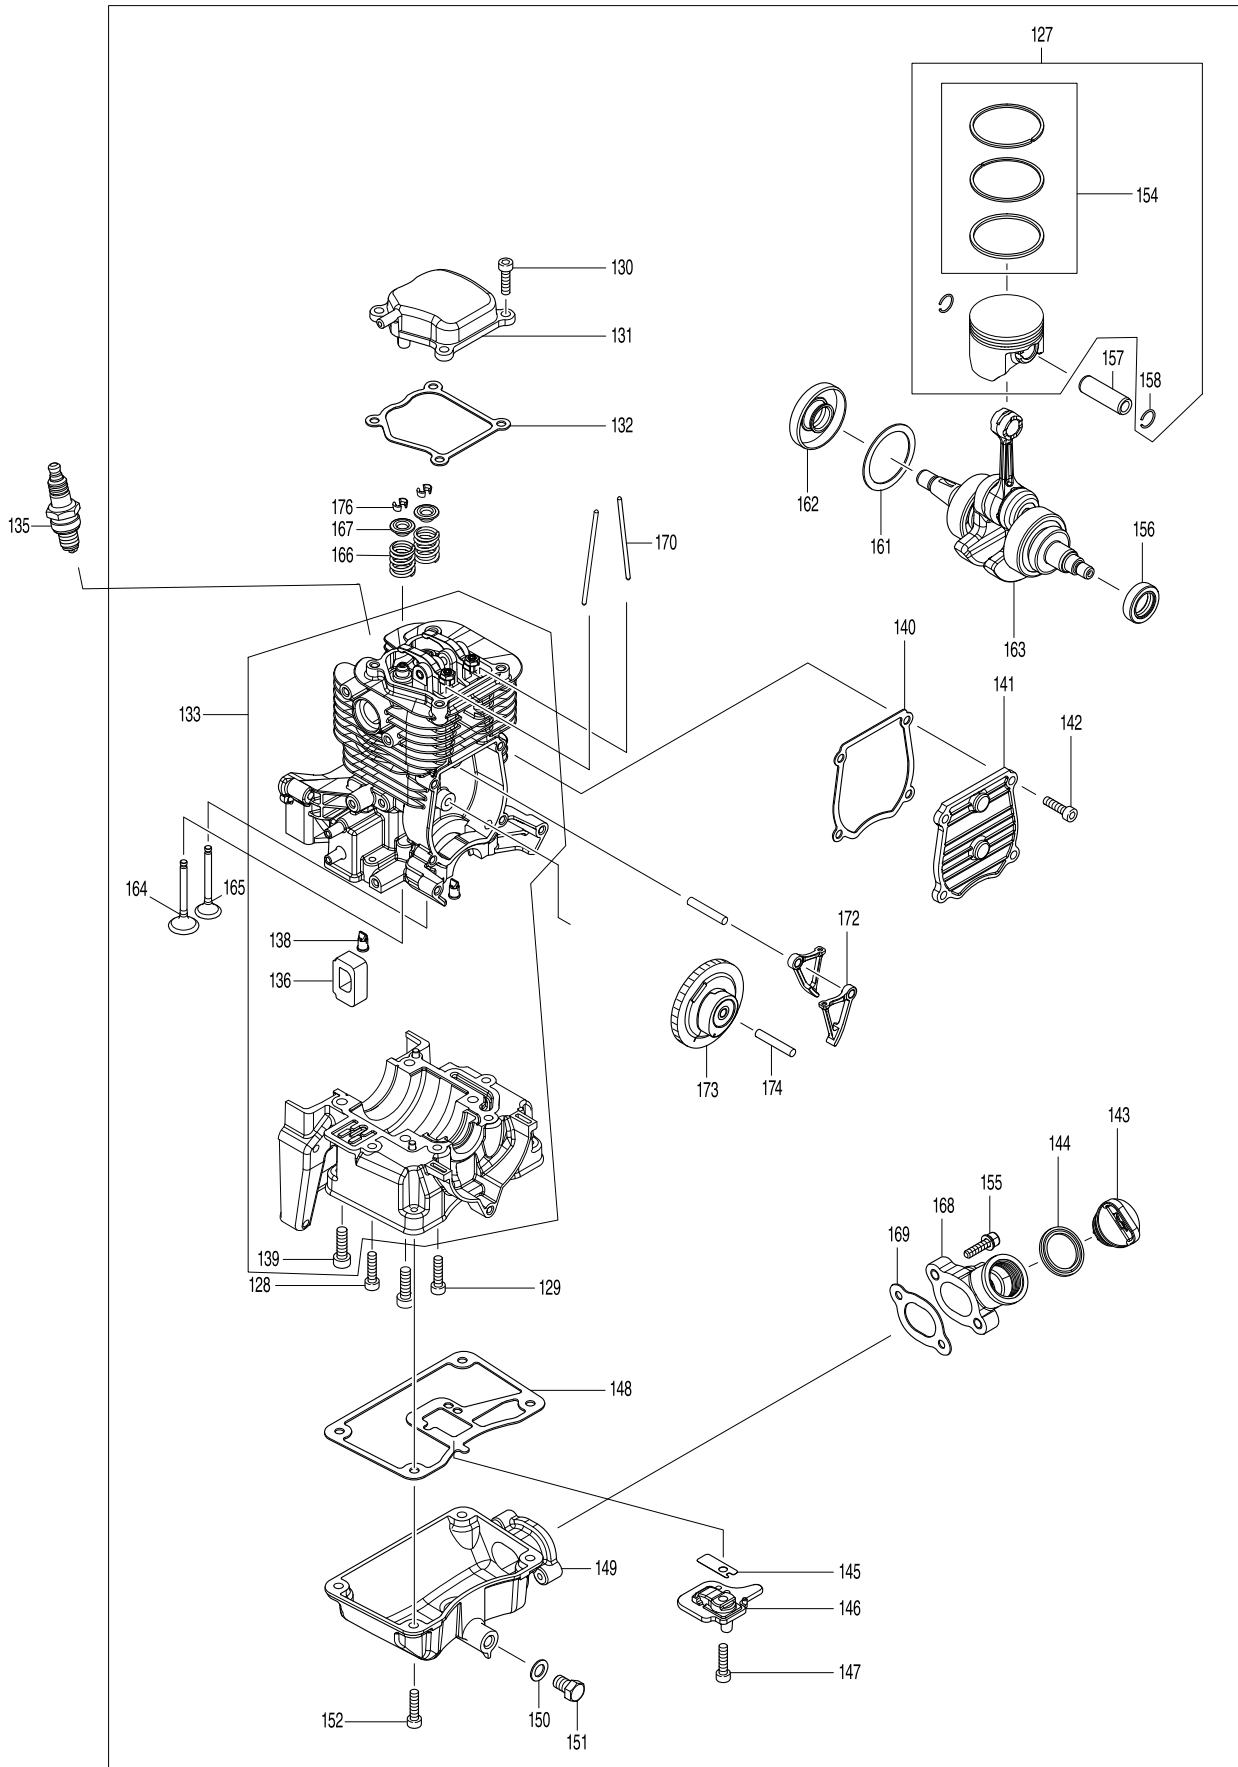

Model No. MG5300.4 PETROL BLOWER

280