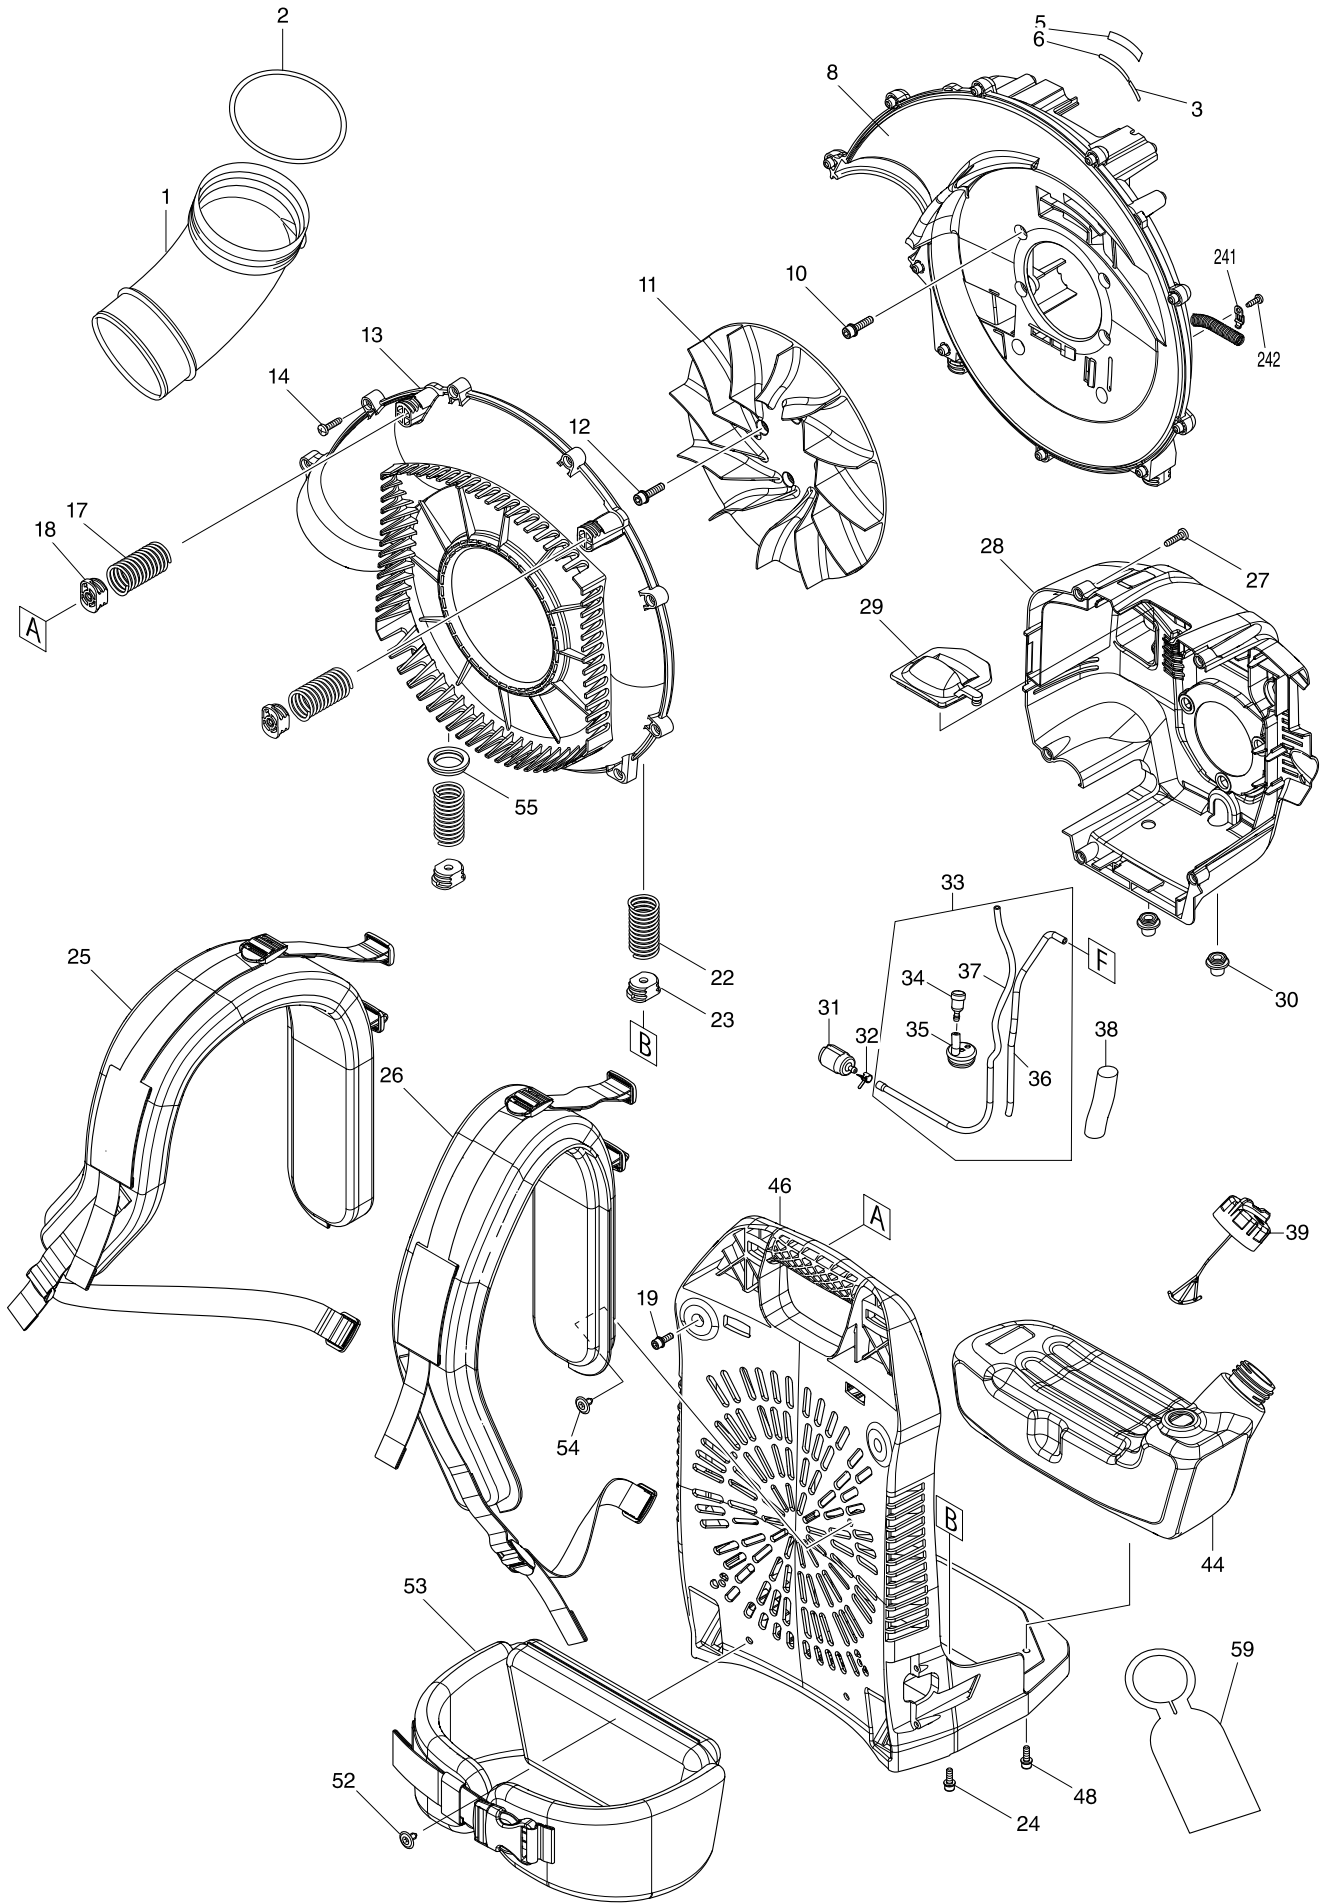

Model No. MG5300.4 PETROL BLOWER