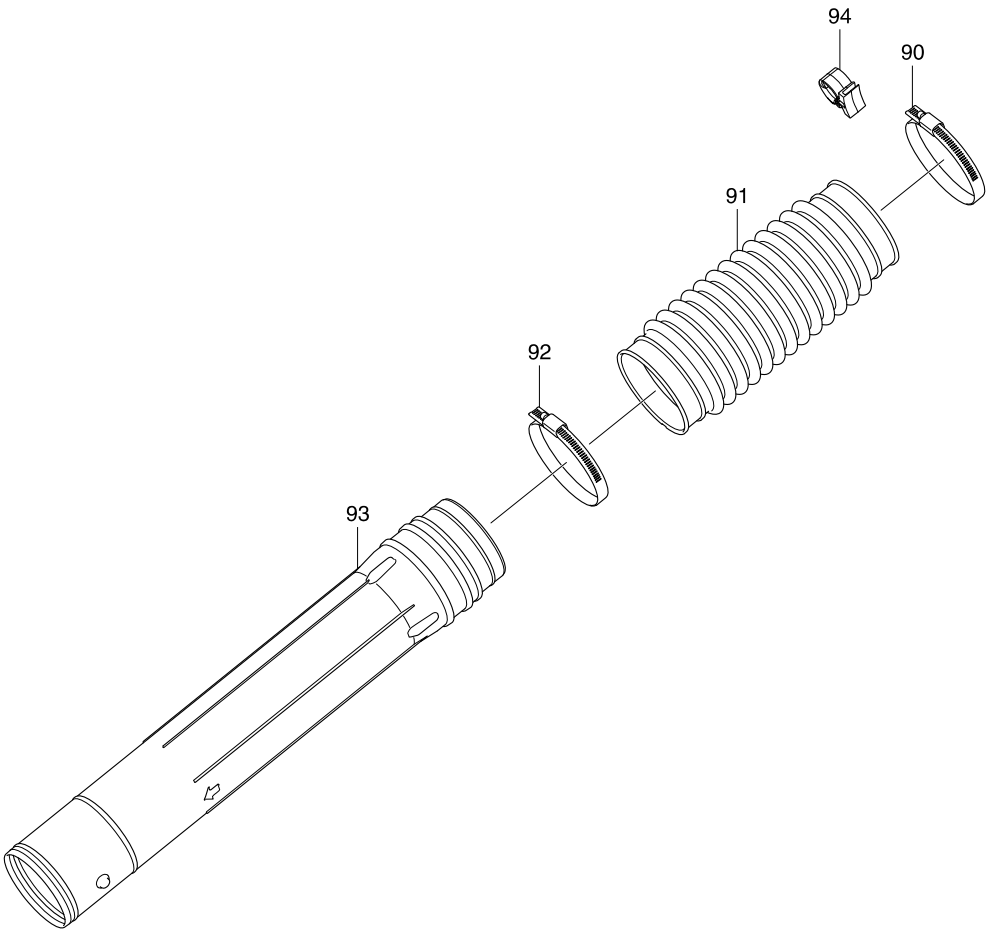

**Model No. MG5300.4 PETROL BLOWER**

# Model No. MG5300.4 PETROL BLOWER

# Model No. MG5300.4 PETROL BLOWER

Item	Parts No.	Description	I/C	Qty	N/O	Opt. 1	Opt. 2	Note
063	632J60-0	LEAD UNIT B		1				
064	457105-1	CORRUGATE TUBE		1				
065	231469-9	COMPRESSION SPRING 4		1				
066	454899-9	THROTTLE LEVER A		1				
067	168843-7	CONTROL CABLE		1				
068	252126-6	HEX. LOCKING NUT M4-7		1				
069	454924-6	THROTTLE LINK		1				
070	454900-0	THROTTLE LEVER B		1				
073	922138-0	H.S.H.BOLT M4X20 WITH WR		1				
074	183F27-2	LEVER CASE SET		1				
D10		INC. 61						
075	265762-9	THUMB SCREW M5X30		1				
076	253052-2	FLAT WASHER 12		1				
077	232330-3	LEAF SPRING		1				
078	232331-1	LEAF SPRING		1				
090	282025-8	HOSE CLAMP 100		1				
091	454934-3	FLEXIBLE PIPE		1				
092	282025-8	HOSE CLAMP 100		1				
093	161653-1	SWIVEL PIPE COMPLETE		1				
094	456400-6	CABLE HOLDER		1				
100	5975500000	PULLEY		1				
101	922233-6	HEX SOCKET HEAD BOLT M5X20		3				
102	812A82-4	MG5300.4 MODEL NO. LABEL		1				
103	819430-2	CAUTION TAG		1				
127	198420-1	PISTON SET		1				
D10		INC. 154,158						
128	922232-8	HEX. SOCKET HEAD BOLT M5X20		2				
129	922232-8	HEX. SOCKET HEAD BOLT M5X20		2				
130	922232-8	HEX. SOCKET HEAD BOLT M5X20		4				
131	319465-8	ROCKER COVER		1				
132	161520-0	ROCKER COVER GASKET		1				
133	135893-7	CYLINDER BLOCK COMPLETE ASS'Y		1				
D10		INC. 136,138,139						
135	168652-4	SPARK PLUG		1				
136	352020-3	SEPARATOR MESH		1				
138	424201-0	CHECK VALVE		3				
139	922332-4	HEX. SOCKET HEAD BOLT M6X20		4				
140	161521-8	CAM GEAR COVER GASKET		1				
141	319464-0	CAM GEAR COVER		1				
142	922232-8	HEX. SOCKET HEAD BOLT M5X20		4				
143	452047-4	OIL CAP		1				
144	424343-0	GASKET		1				
145	346398-4	LEAD VALVE		1				
146	319467-4	RETAINER PLATE		1				
147	922232-8	HEX. SOCKET HEAD BOLT M5X20		1				
148	161522-6	OIL CASE GASKET		1				
149	319466-6	OIL CASE		1				
150	346452-4	GASKET		1				