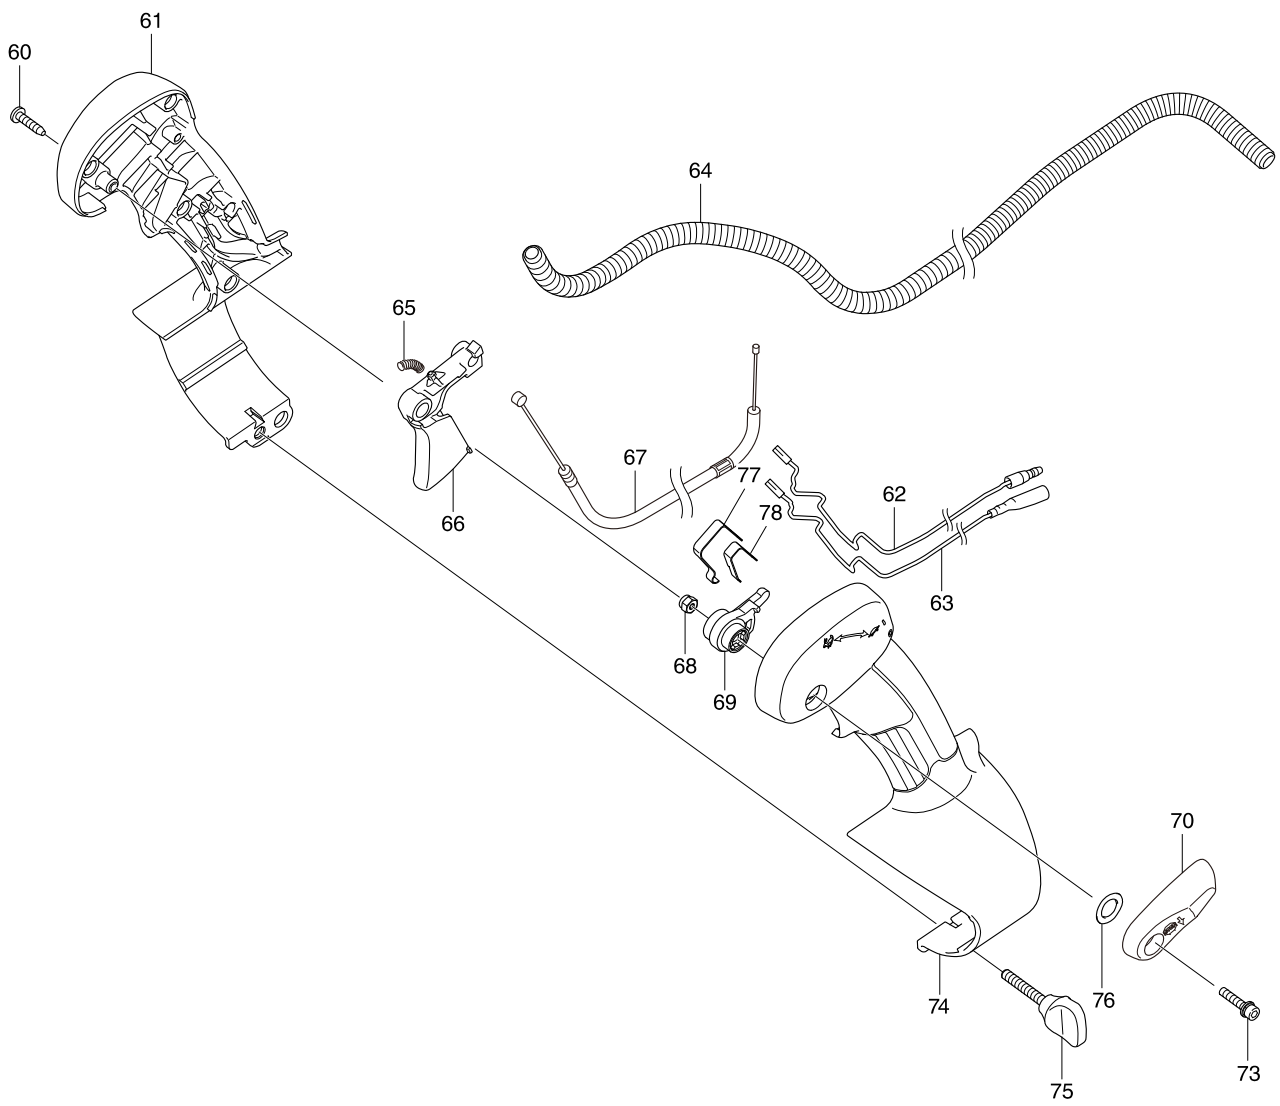

Model No. MG5300.4 PETROL BLOWER