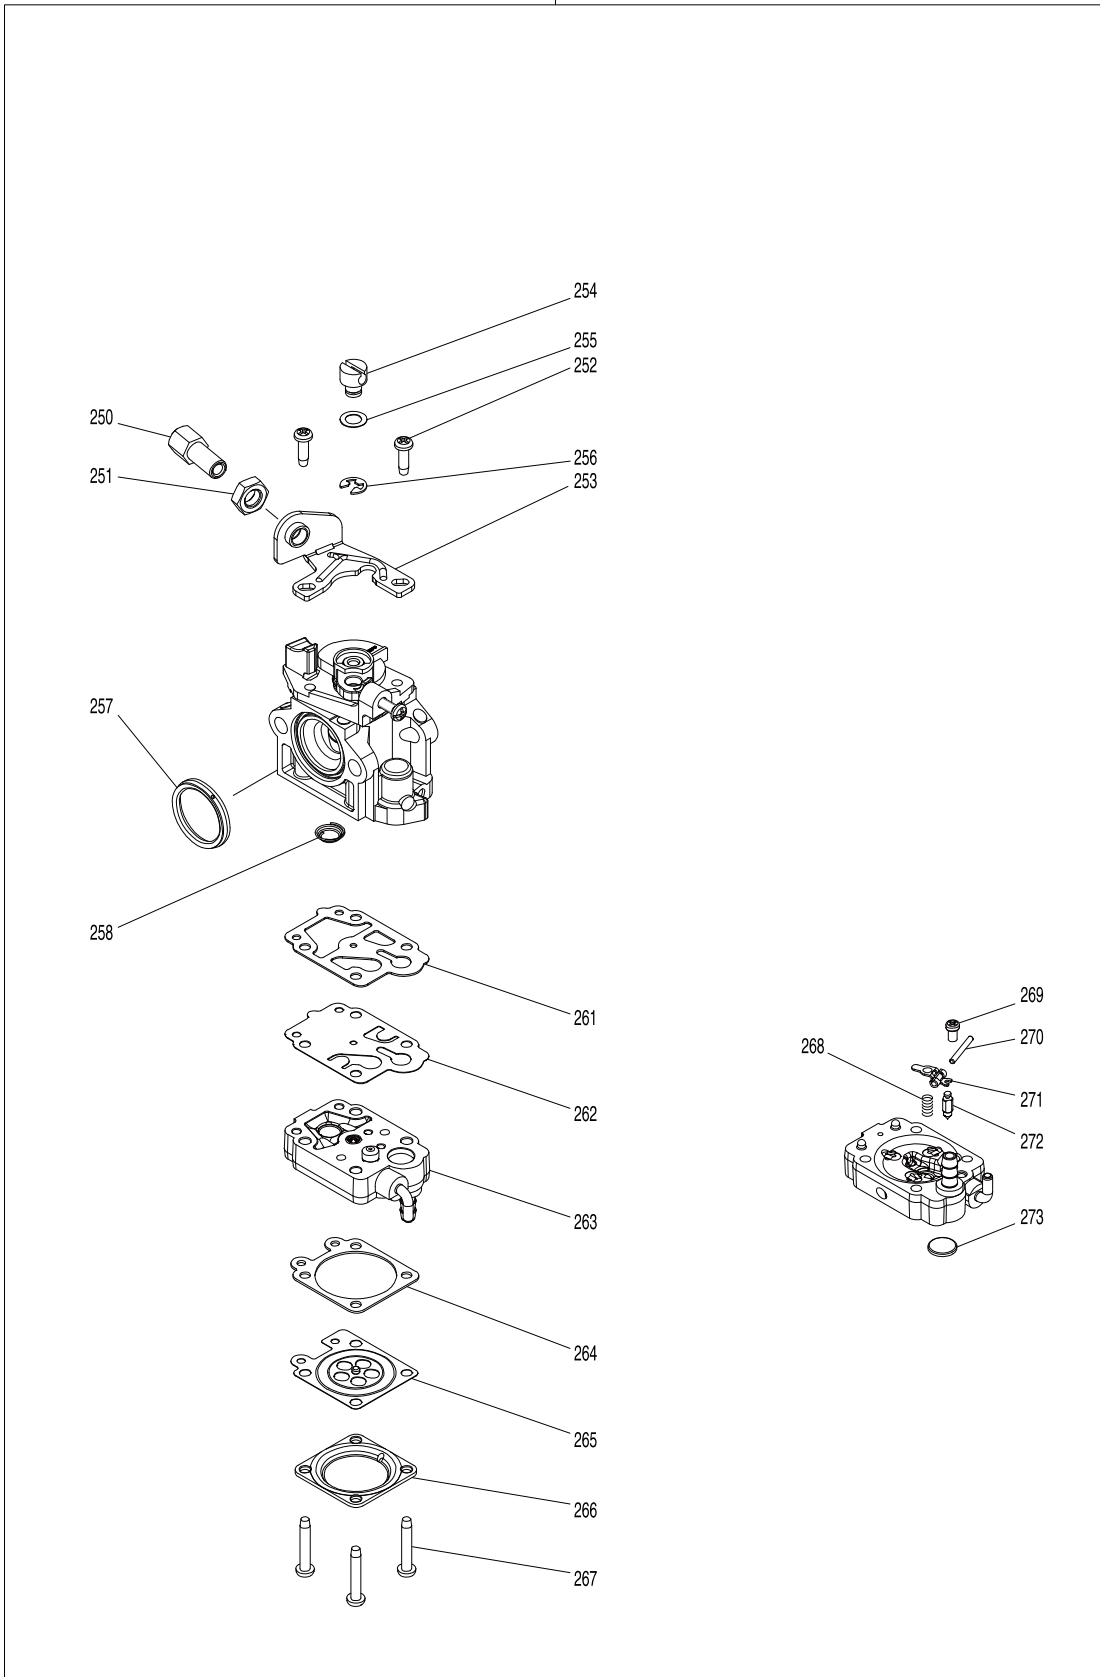

Model No. MG5300.4 PETROL BLOWER

220

Model No. MG5300.4 PETROL BLOWER

Item	Parts No.	Description	I/C	Qty	N/O	Opt. 1	Opt. 2	Note
001	412144-8	ELBOW		1				
002	213645-7	O RING 93		1				
003	852V99-1	SERIAL NO. LABEL		1				
005	803T61-7	CAUTION LABEL		1				
006	801D19-4	SERIAL NO. LABEL		1				
008	457098-2	FRONT VOLUTE CASE		1				
010	922343-9	H.S.H.BOLT M6X25 WITH WR		6				
011	240170-5	FAN 243		1				
012	922343-9	H.S.H.BOLT M6X25 WITH WR		4				
013	457099-0	REAR VOLUTE CASE		1				
014	266420-0	TAPPING SCREW 5X20		10				
017	232328-0	COMPRESSION SPRING 22		2				
018	454904-2	SPRING HOLDER B		2				
019	922223-9	H.S.H.BOLT M5X16 WITH WR		2				
022	232329-8	COMPRESSION SPRING 22		2				
023	454904-2	SPRING HOLDER B		2				
024	922223-9	H.S.H.BOLT M5X16 WITH WR		2				
025	161546-2	BAND R COMPLETE D		1				
026	161545-4	BAND L COMPLETE D		1				
027	266420-0	TAPPING SCREW 5X20		5				
028	144361-9	ENGINE COVER COMPLETE D		1				
C10	898343-0	CAUTION LABEL		1				
029	424909-6	PLUG COVER		1				
030	424620-0	DAMPER		2				
031	163532-9	FILTER		1				
032	345920-4	HOSE CLAMP		1				
033	123788-6	FUEL TUBE ASSEMBLY		1				
D10		INC. 34-37						
034	168396-6	BREATHER		1				
035	424505-0	GROMMET		1				
036	412120-2	FUEL TUBE 3-370		1				
037	412114-7	FUEL TUBE 3-370		1				
038	422137-7	TUBE GUARD 20-102		1				
039	125728-0	FUEL TANK CAP ASSEMBLY		1				
044	457086-9	FUEL TANK		1				
046	457097-4	FRAME		1				
048	922223-9	H.S.H.BOLT M5X16 WITH WR		2				
052	6672500300	LOCK RIVET		4	*			
052-1	458158-3	RIVET 6	O	4				
053	161567-4	HIP BELT		1				
054	6672500300	LOCK RIVET		2	*			
054-1	458158-3	RIVET 6	O	2				
055	424678-9	RUBBER RING 25		1				
059	810455-9	CAUTION PLATE		1				
060	266326-2	TAPPING SCREW 4X18		5				
061	183F27-2	LEVER CASE SET		1				
D10		INC. 74						
062	632J31-7	LEAD UNIT A		1