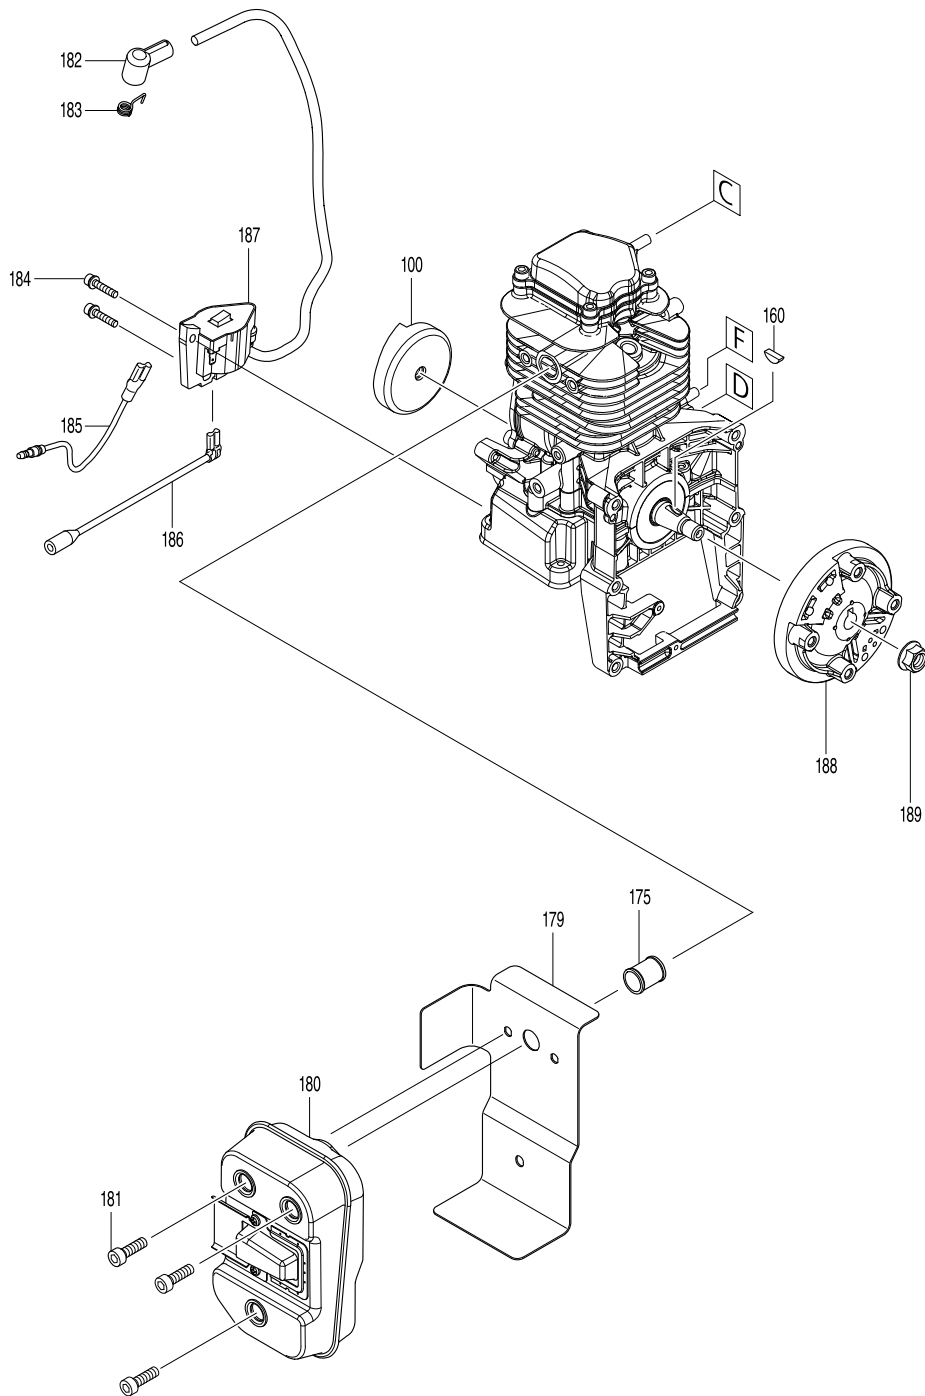

Model No. MG5300.4 PETROL BLOWER