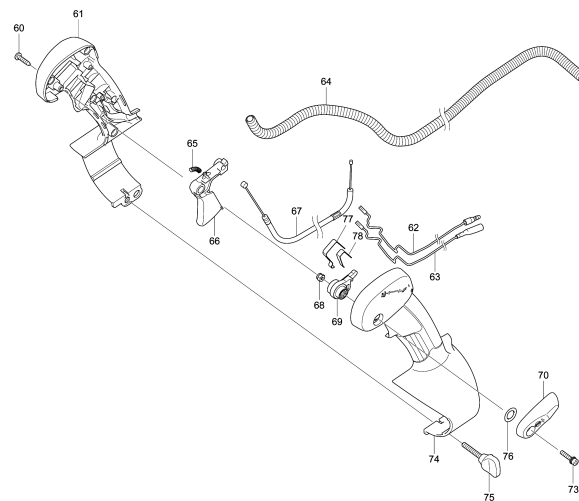

Model No.MG5300.4 PETROL BLOWER