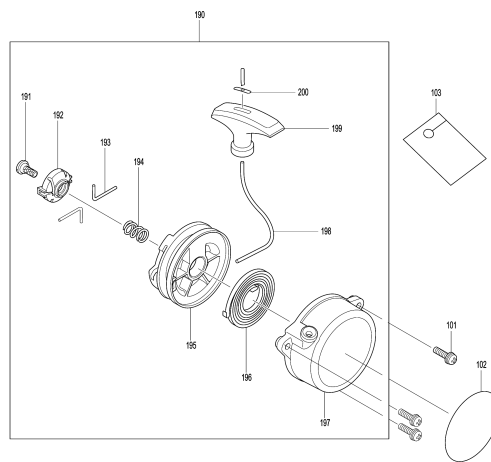

Model No.MG5300.4 PETROL BLOWER