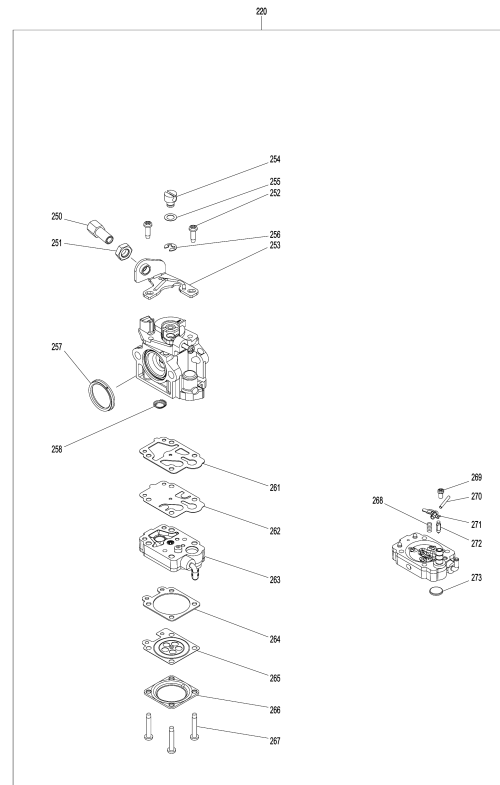

Model No.MG5300.4 PETROL BLOWER