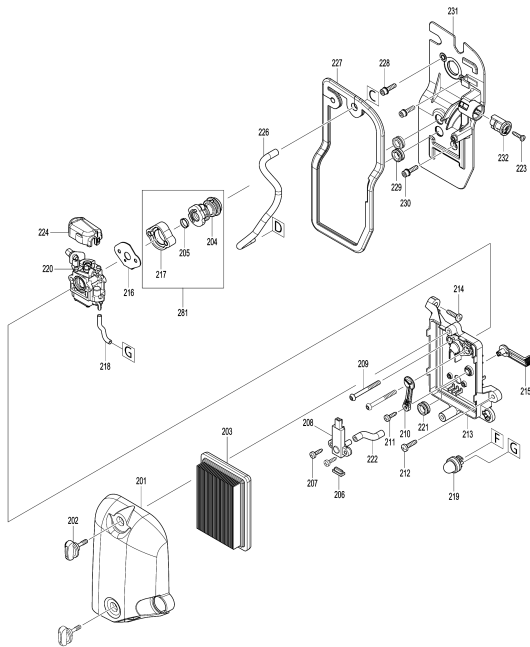

Model No.MG5300.4 PETROL BLOWER