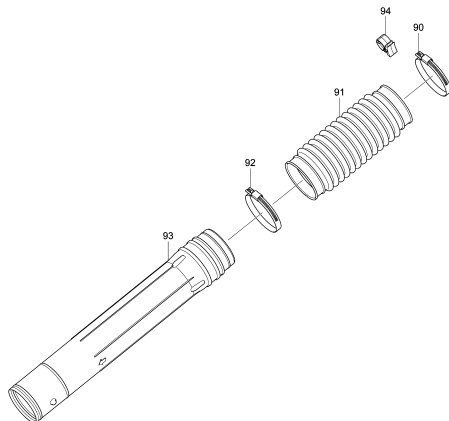

Model No.MG5300.4 PETROL BLOWER