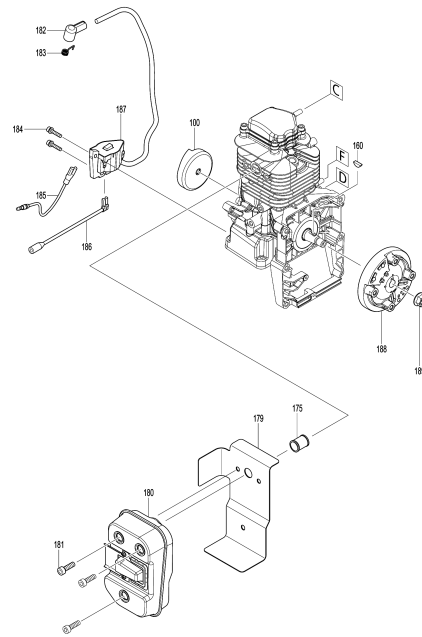

Model No.MG5300.4 PETROL BLOWER