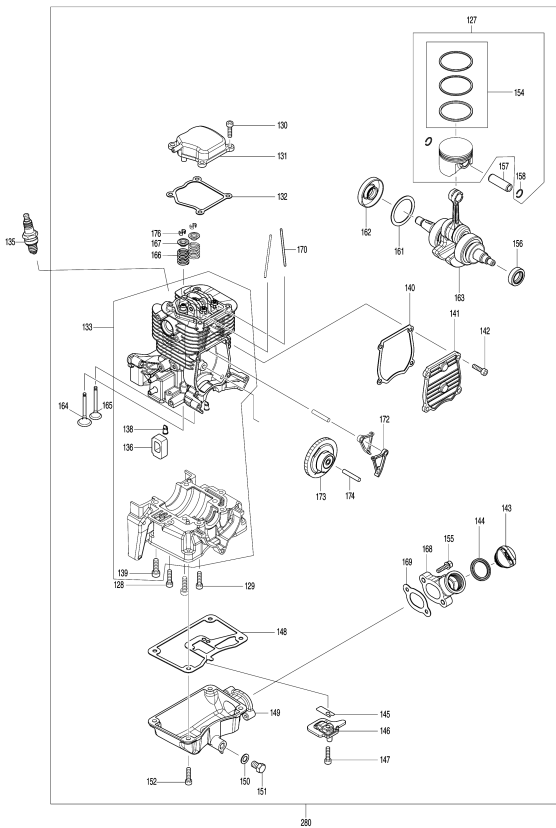

Model No.MG5300.4 PETROL BLOWER