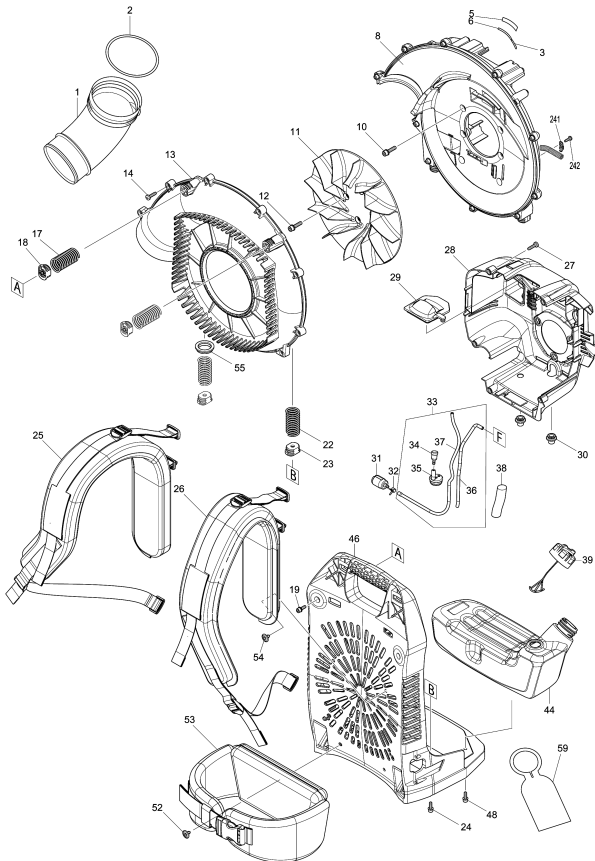

Model No.MG5300.4 PETROL BLOWER