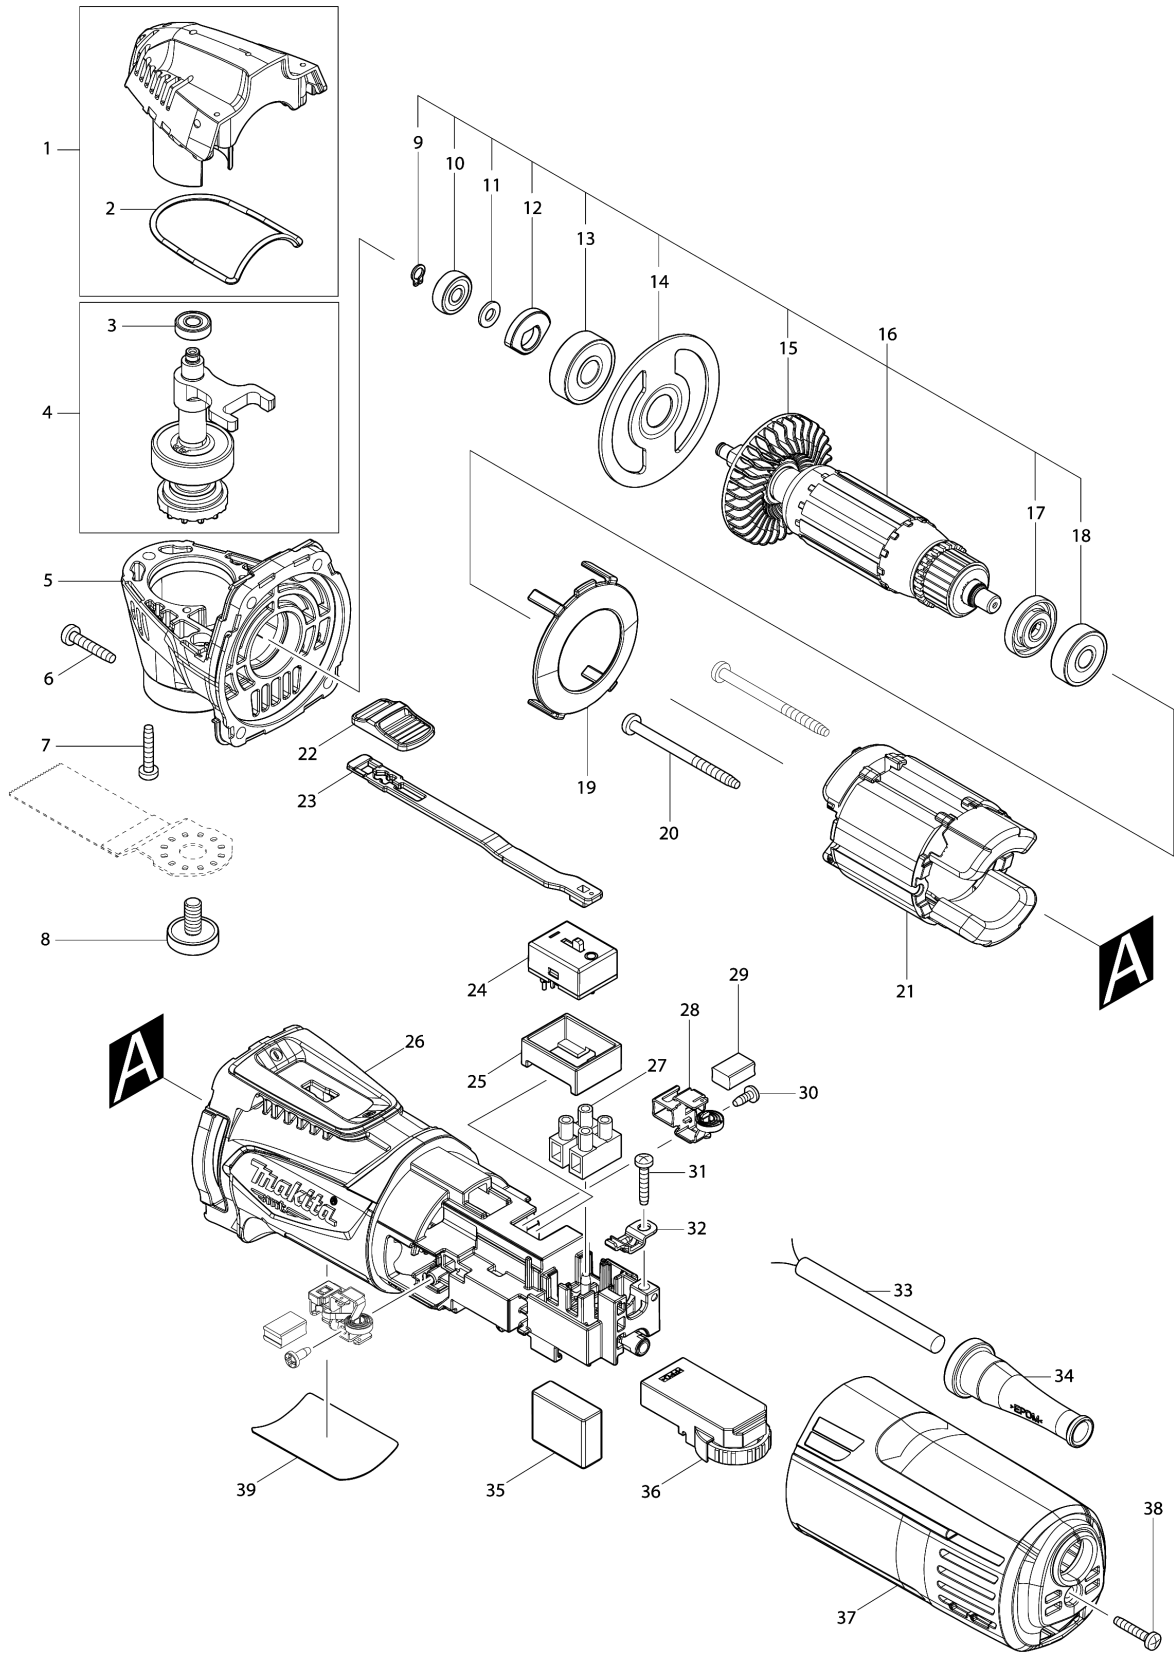

Model No.M9800 MULTI TOOL

Model No.M9800 MULTI TOOL

Item	Parts No.	Description	I/C	Qty	New/Old	Opt. 1	Opt. 2	Note
001	183M17-7	HEAD HOUSING SET		1				
D10		INC. 2,5						
002	422371-9	SEAL RING		1				
003	210039-7	BALL BEARING 695DDW		1				
004	136108-5	SPINDLE ASS'Y		1				
D10		INC. 3						
005	183M17-7	HEAD HOUSING SET		1				
D10		INC. 1,2						
006	266424-2	TAPPING SCREW 4X20		4				
007	266424-2	TAPPING SCREW 4X20		3				
008	265674-6	HEX. SOKCET HEAD BOLT M6X14		1				
009	961008-8	RETAINING RING S-5		1				
010	210144-0	SPHERE BEARING 505		1				
011	267010-2	FLAT WASHER 5		1				
012	313245-4	BALANCER		1				
013	211092-6	BALL BEARING 629DDW		1				
014	285034-6	BEARING RETAINER		1				
015	240195-9	FAN 50		1				
016	518350-4	ARMATURE ASS'Y 240V		1				
D10		INC. 9-15,17,18						
017	681636-0	INSULATION WASHER		1				
018	210045-2	BALL BEARING 627DDW		1				
019	458915-9	BAFFLE PLATE		1				
020	266415-3	TAPPING SCREW 4X55		2				
021	639119-4	FIELD 240V		1				
022	453761-5	SWITCH KNOB		1				
023	458914-1	SWITCH LEVER		1				
024	651388-7	SWITCH ASW-1108-03		1				
025	424860-0	SWITCH COVER		1				
026	458912-5	MOTOR HOUSING		1				
027	654531-7	TERMINAL BLOCK 2P		1				
028	643716-0	BRUSH HOLDER		2				
029	194722-3	CARBON BRUSH CB-459		1				
030	266492-5	TAPPING SCREW 3X8		2				
031	266424-2	TAPPING SCREW 4X20		1				
032	687681-3	STRAIN RELIEF		1				
033	665383-1	POWER SUPPLY CORD 1.0-2- 2.0		1				
034	682096-9	CORD GUARD		1				
035	632N44-2	CAPACITOR UNIT		1				
C10	654258-9	EARTH TERMINAL		1	*			
C11	654258-9	EARTH TERMINAL	O	1